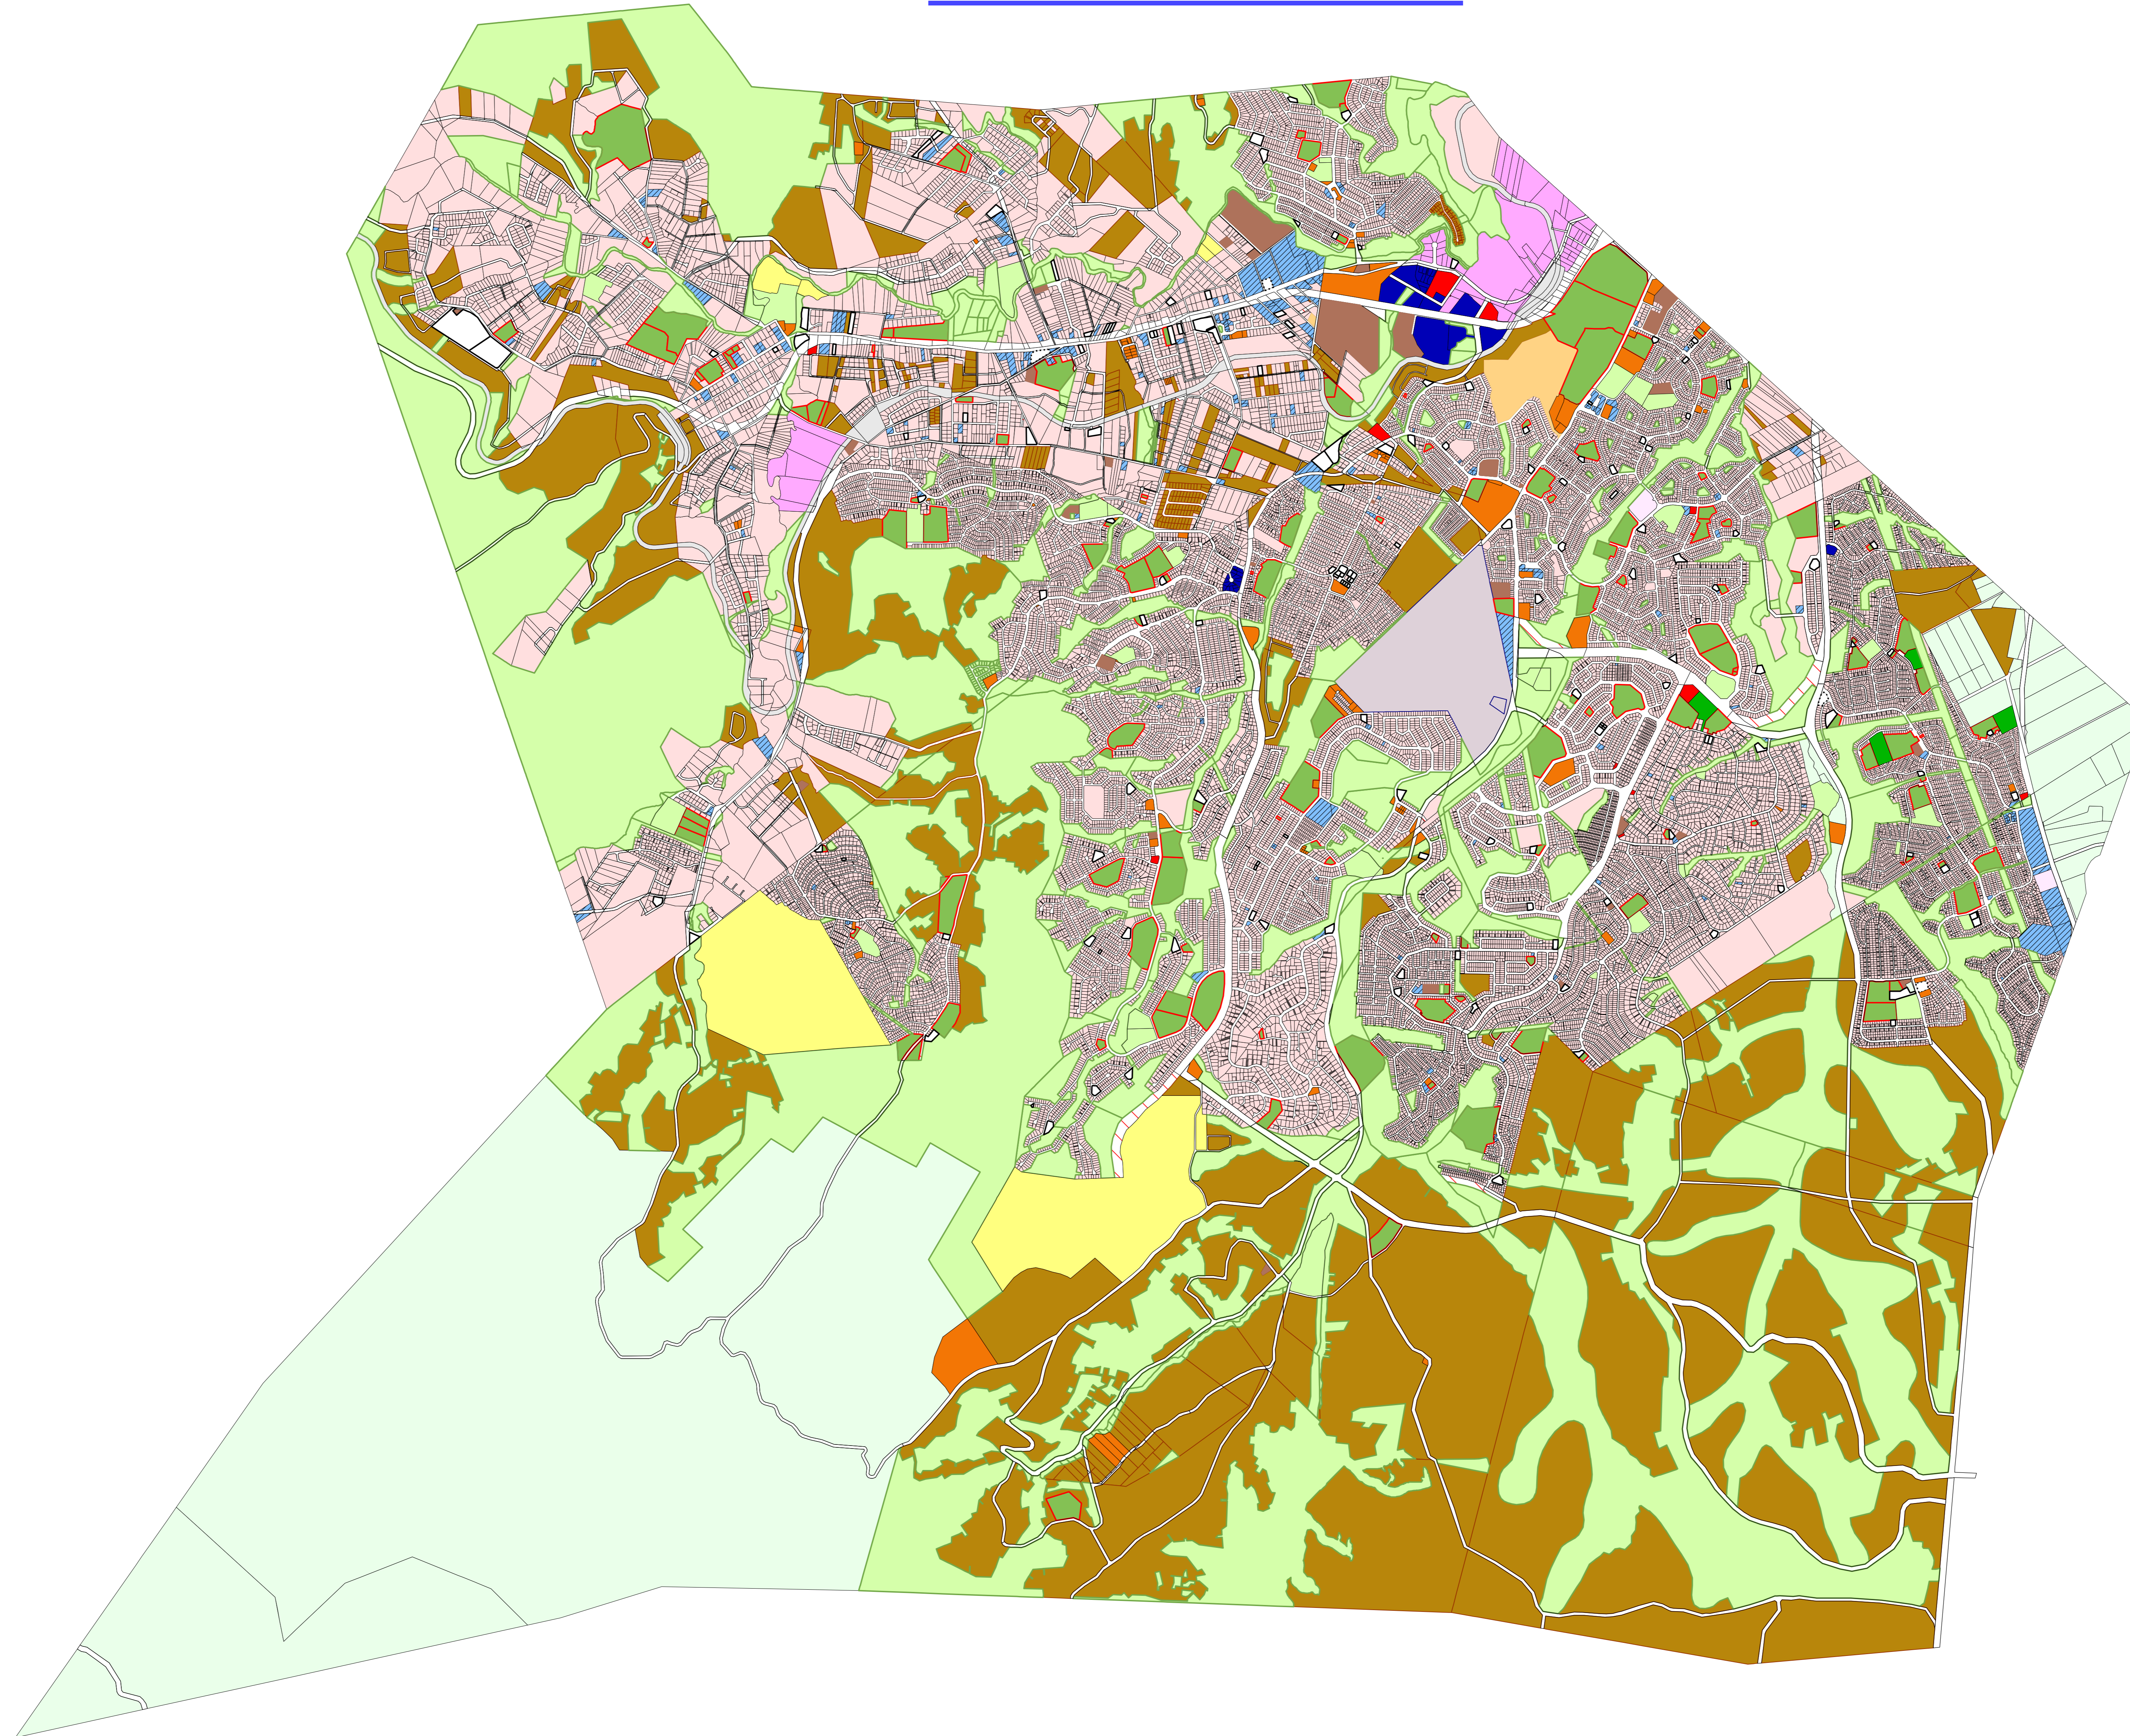

# THE MSUNDUZI MUNICIPALITY PIETERMATITZBURG TOWN PLANNING SCHEME EDENDALE

The Msunduzi Municipality  
Town Planning  
GIS

Ref: Edendale TPS 05\_2015  
Date: May 2015  
Compiled by: A Roopan  
Tel: 033 3922586  
anes.h.roopan@msunduzi.gov.za

**DISCLAIMER:**  
The Msunduzi GIS Unit is in no way responsible for the accuracy or completeness of the data presented herein. Therefore in no event will the Msunduzi GIS Unit be held liable for damages, including loss of profits or consequential damages arising from the use of the information contained herein.