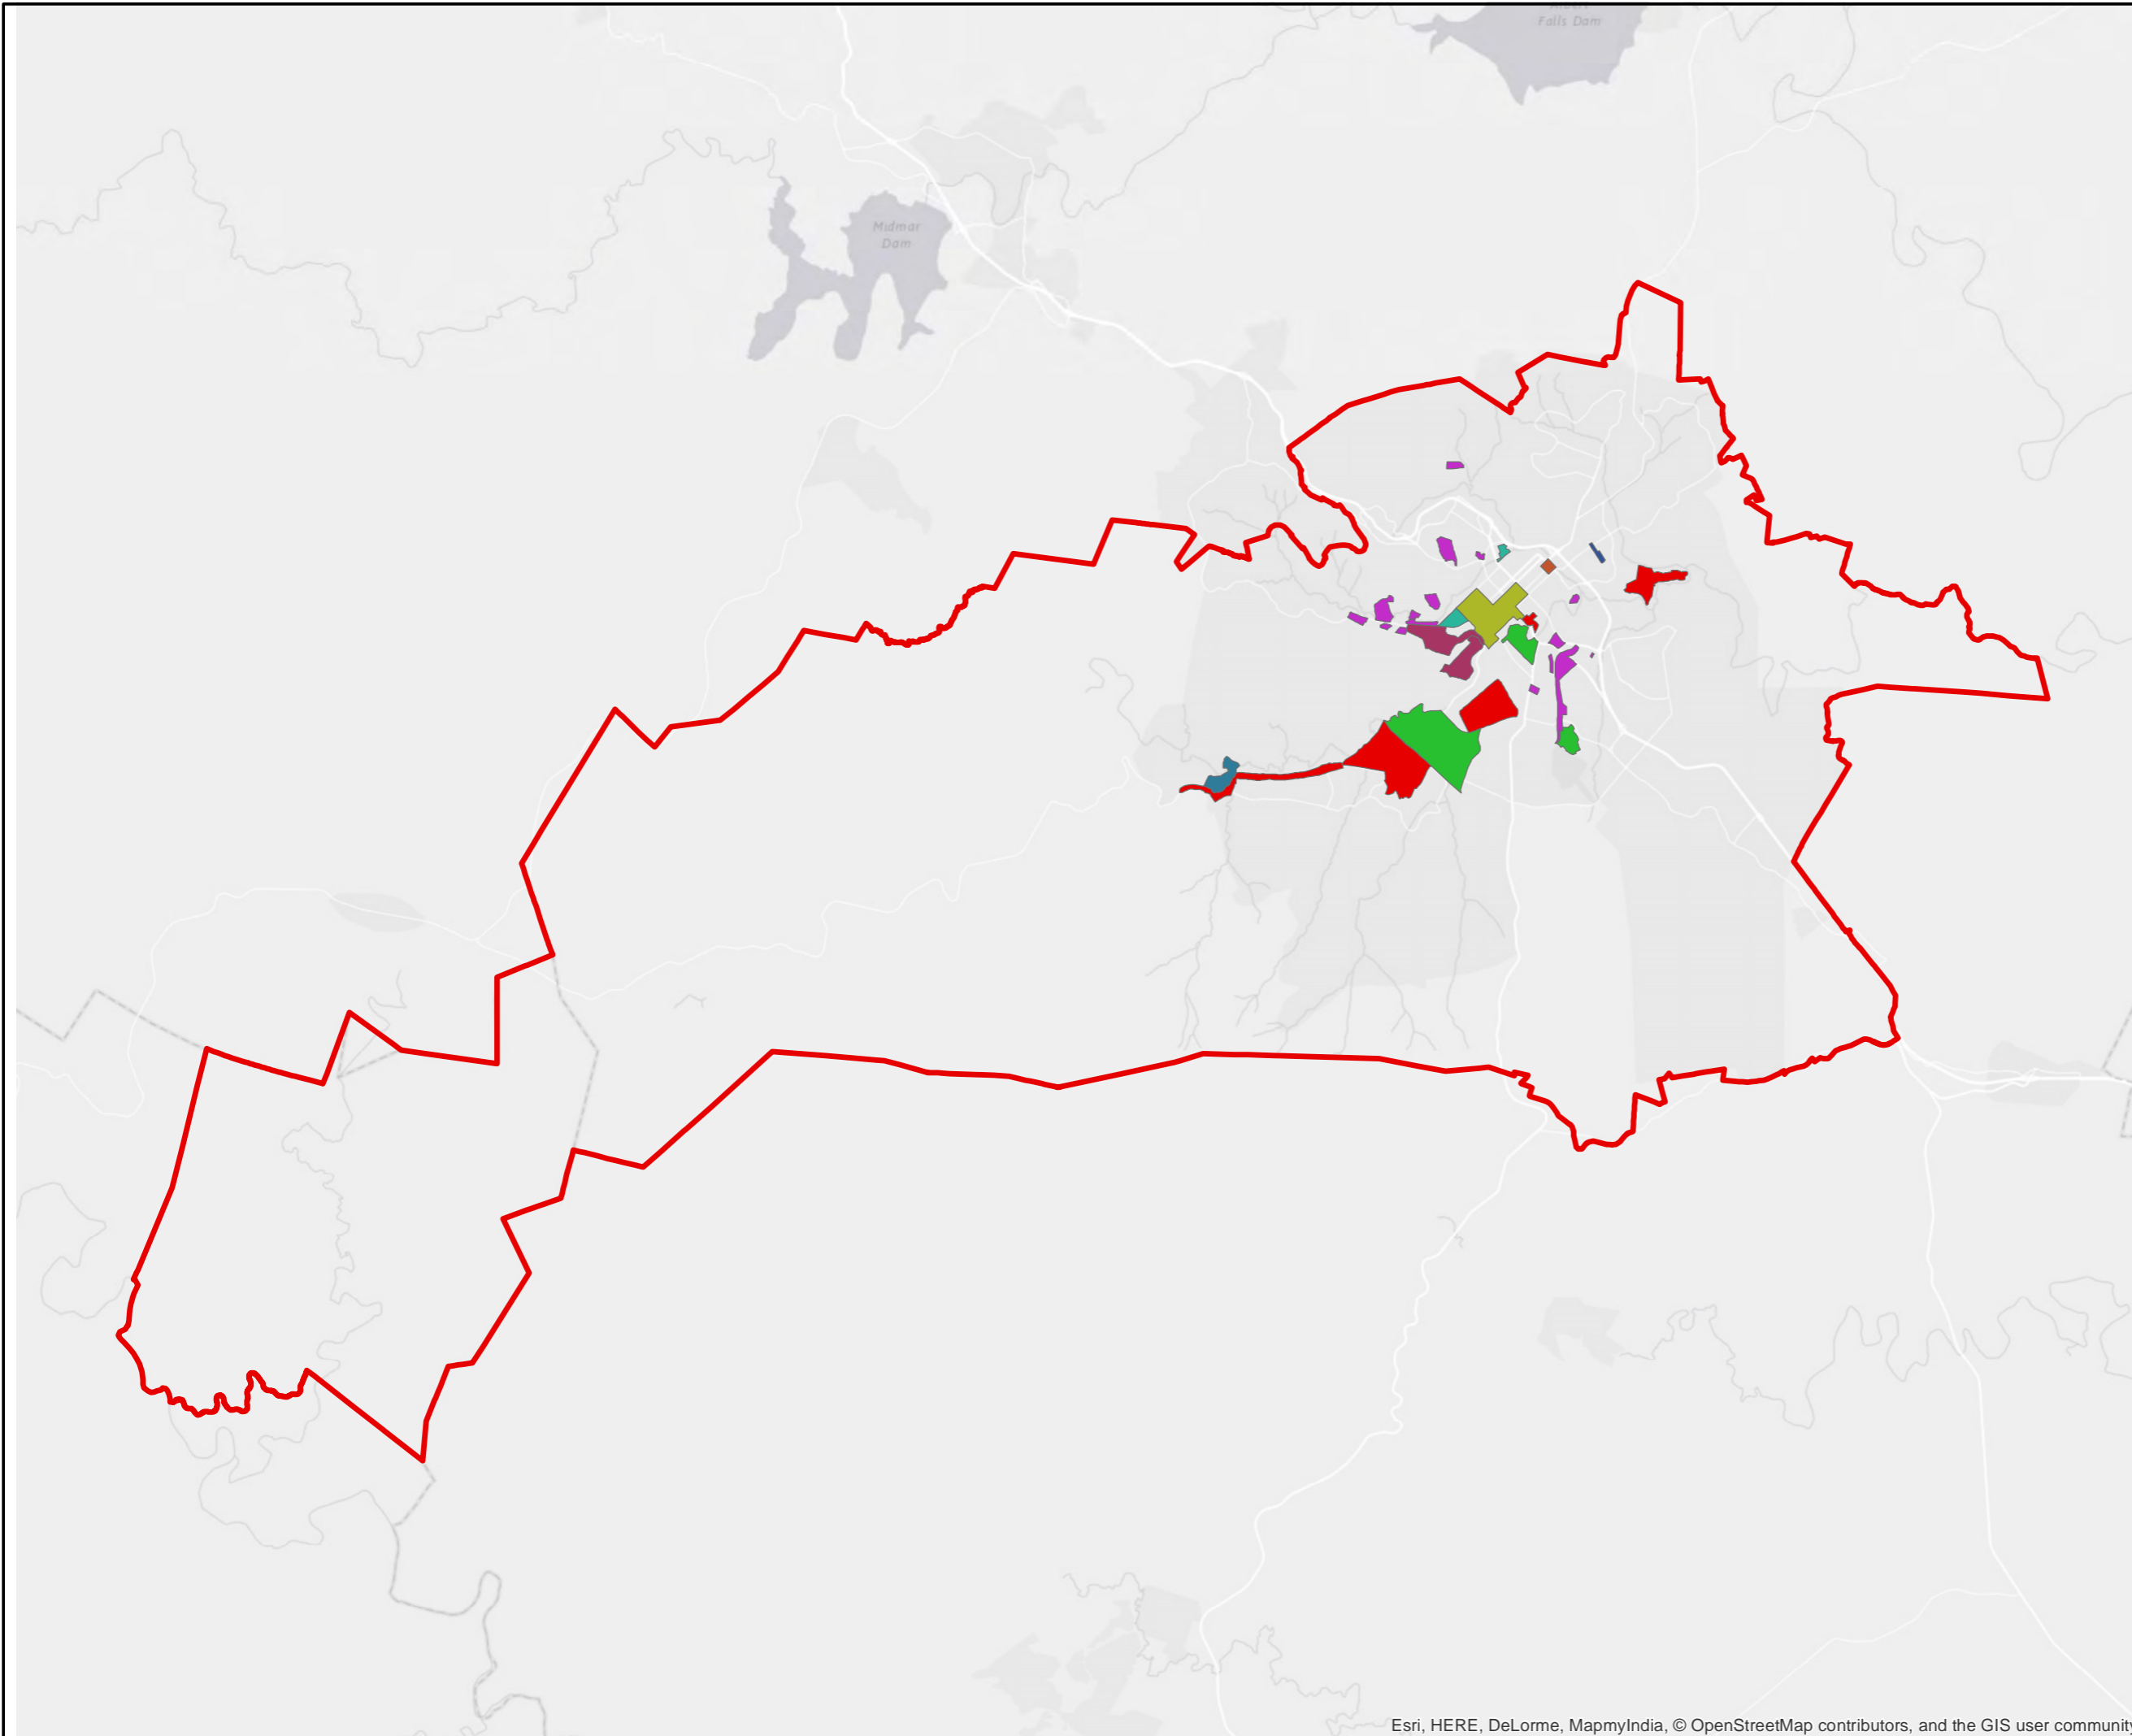

THE MSUNDUZI LOCAL MUNICIPALITY
AREA
(KWAZULU NATAL/
UMGUNGUNDLOVU DM)
HERITAGE RESOURCES
MANAGEMENT OVERLAY(HRMO)

Legend

- Municipal Boundary
- Zone of Archaeological Significance
- Zone of Architectural Significance
- Zone of Architectural and Cultural Significance
- Zone of Architectural and Historical Significance
- Zone of Cultural Significance
- Zone of Historical Significance
- Zone of Historical and Architectural Significance
- Zone of Historical and Cultural Significance
- Zone of Historical, Cultural and Architectural Significance

SOURCE:
Msunduzi Municipality
ArcGIS Maps

1:182 000

Reference No.
HRMO/04/17

Date
2018/06/25