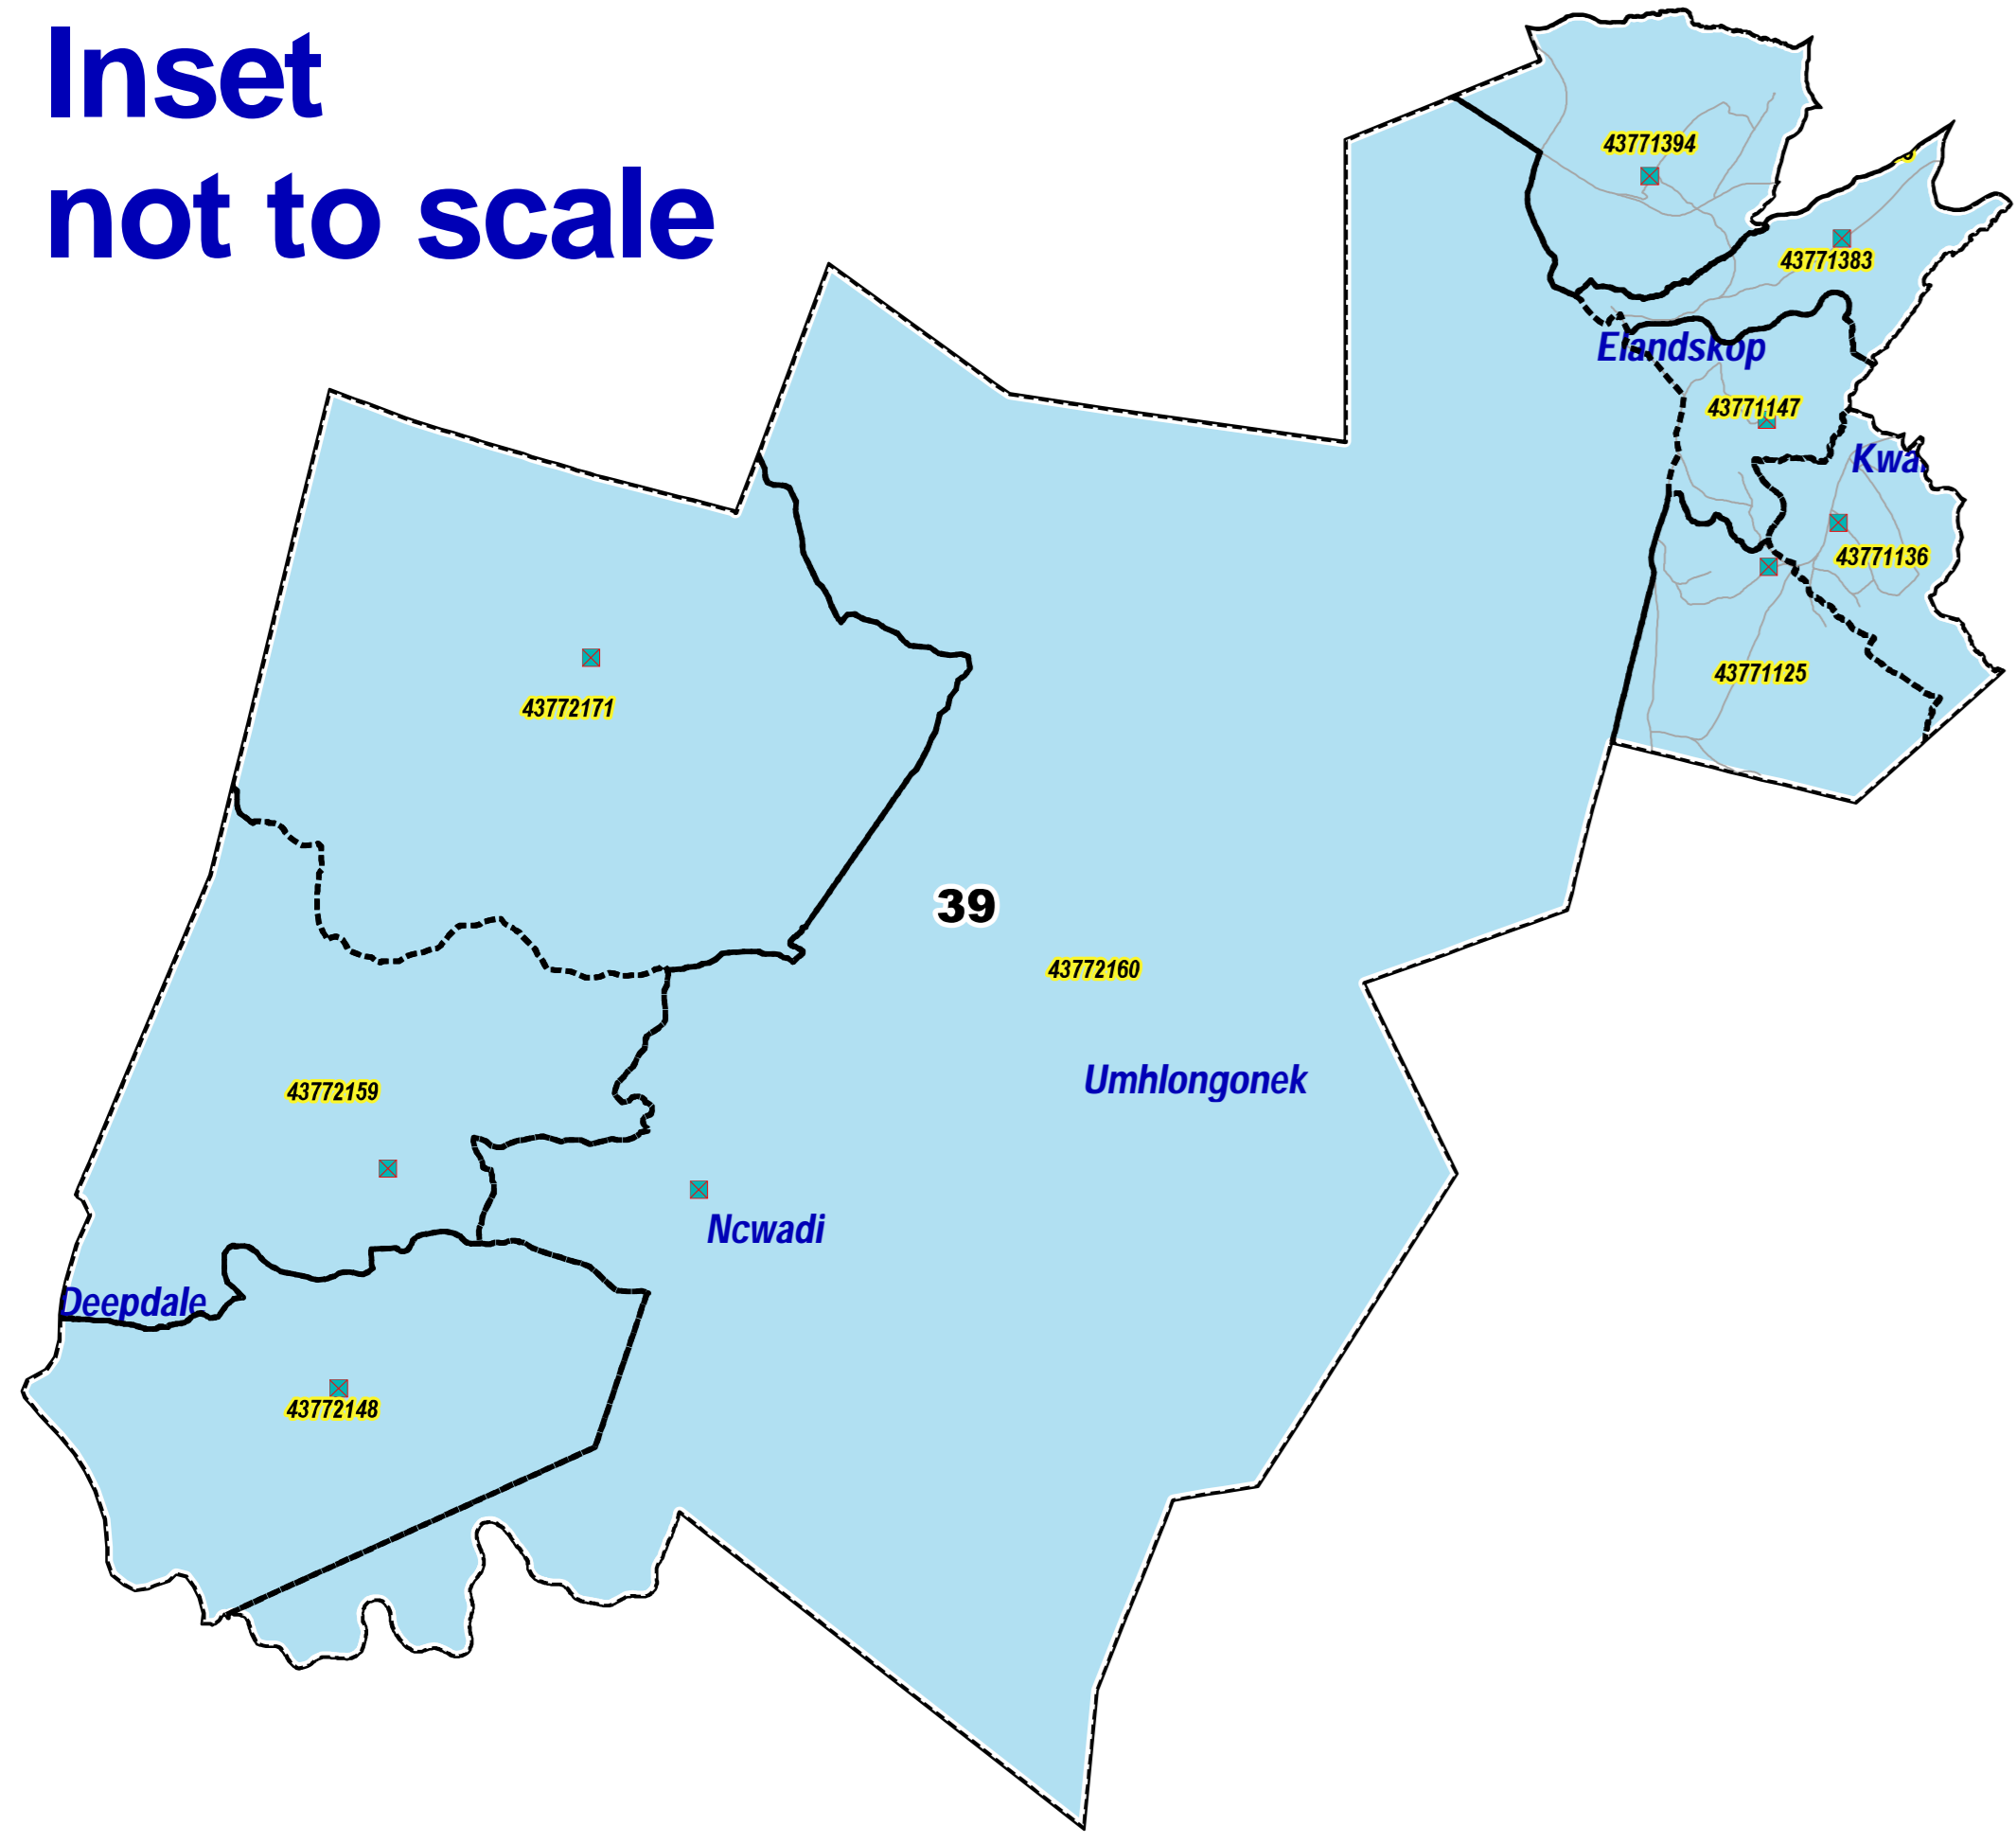

**Inset  
not to scale**

**Ward locality map  
not to scale**

# Msunduzi Municipality (KZN225) VD, VS & Ward Maps 2016

**See Inset**

Legend	
	Labels of KZN225_VD2016
	Labels of roads
	KZN225_VotingStations2016
	KZN225_VD2016
	Labels of Suburbs
	Erf
	Roads
	Labels of KZN225_Final_2016