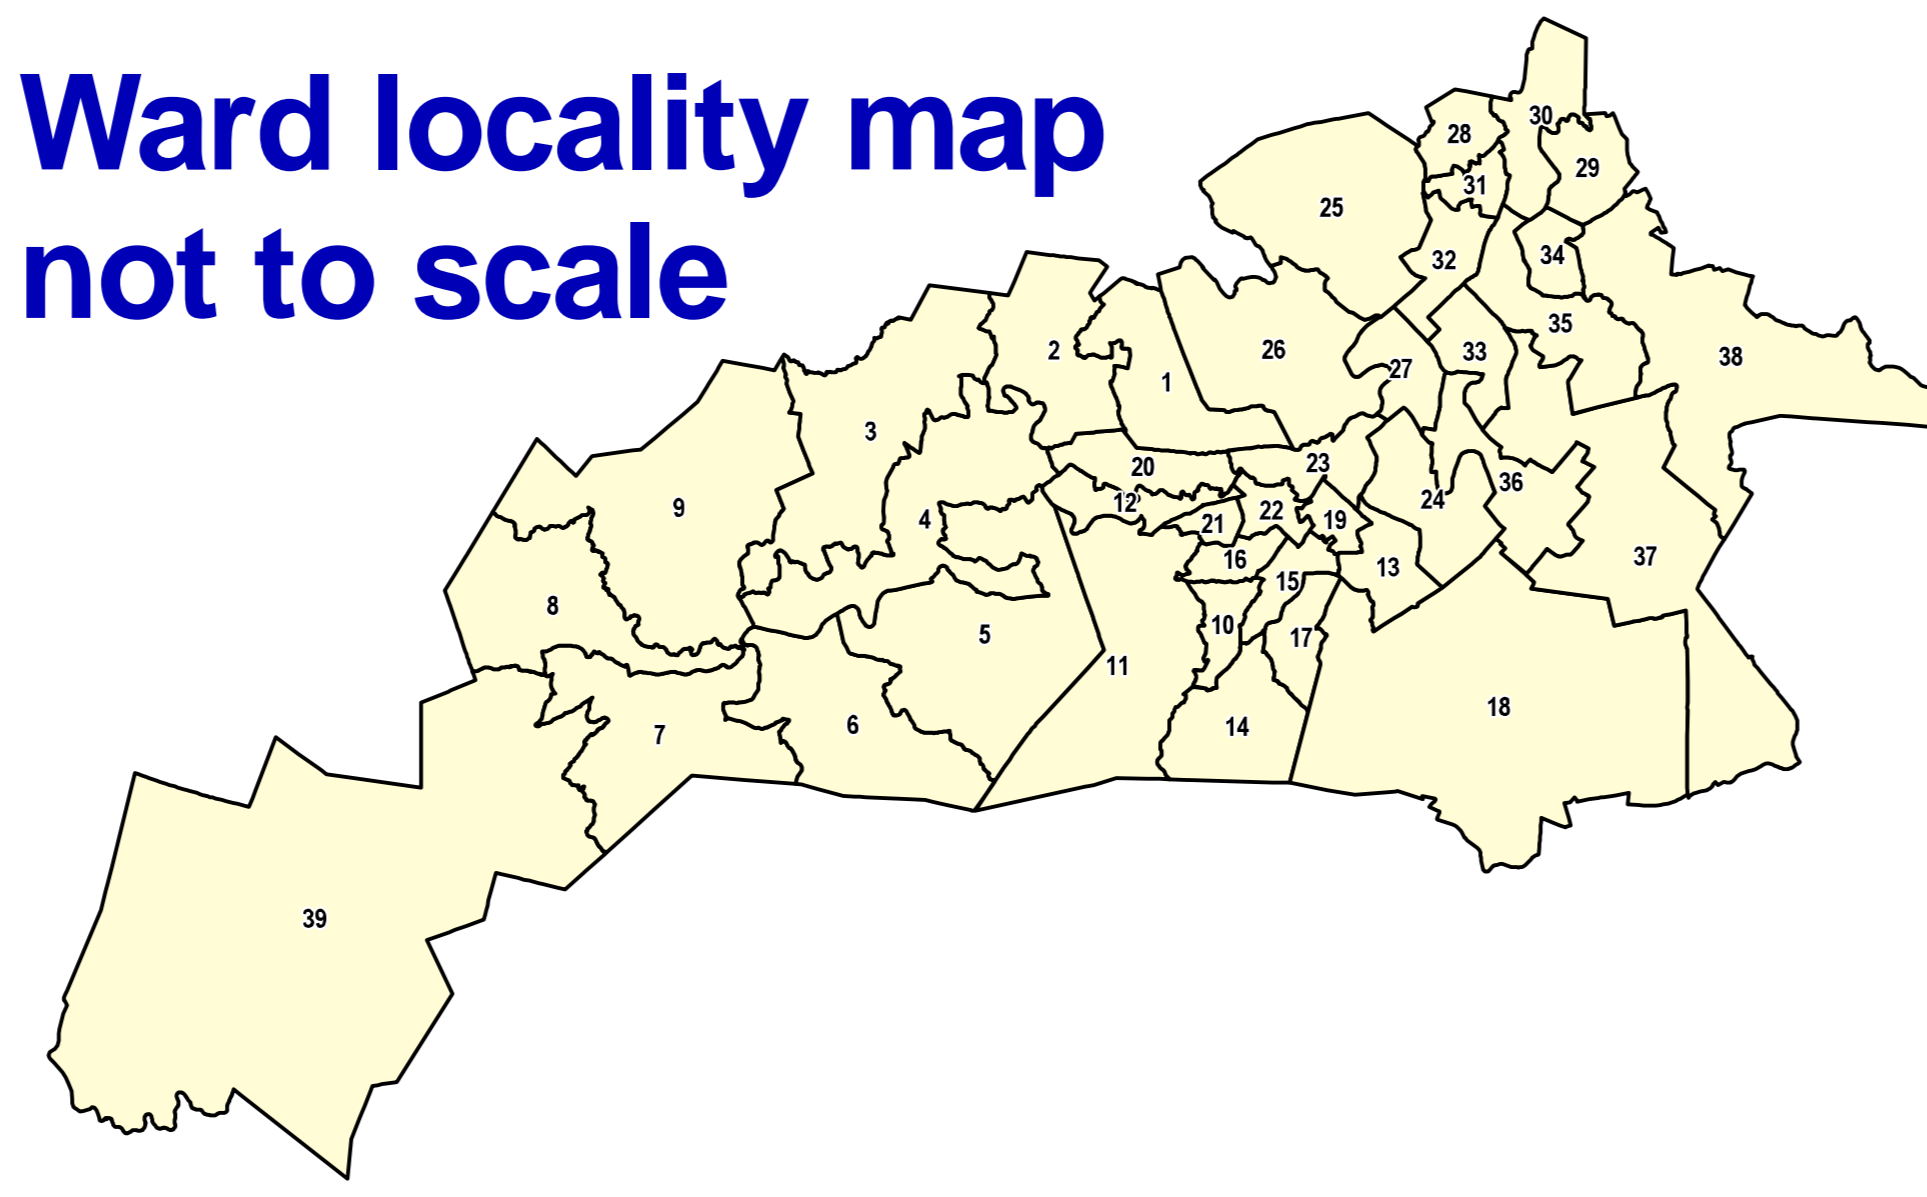

**Inset  
not to scale**

**Ward locality map  
not to scale**

# Msunduzi Municipality (KZN225) VD, VS & Ward Maps 2016

**See Inset**

Legend	
	Labels of KZN225_VD2016
	Labels of roads
	KZN225_VotingStations2016
	KZN225_VD2016
	Labels of Suburbs
	Erf
	Roads
	Labels of KZN225_Final_2016