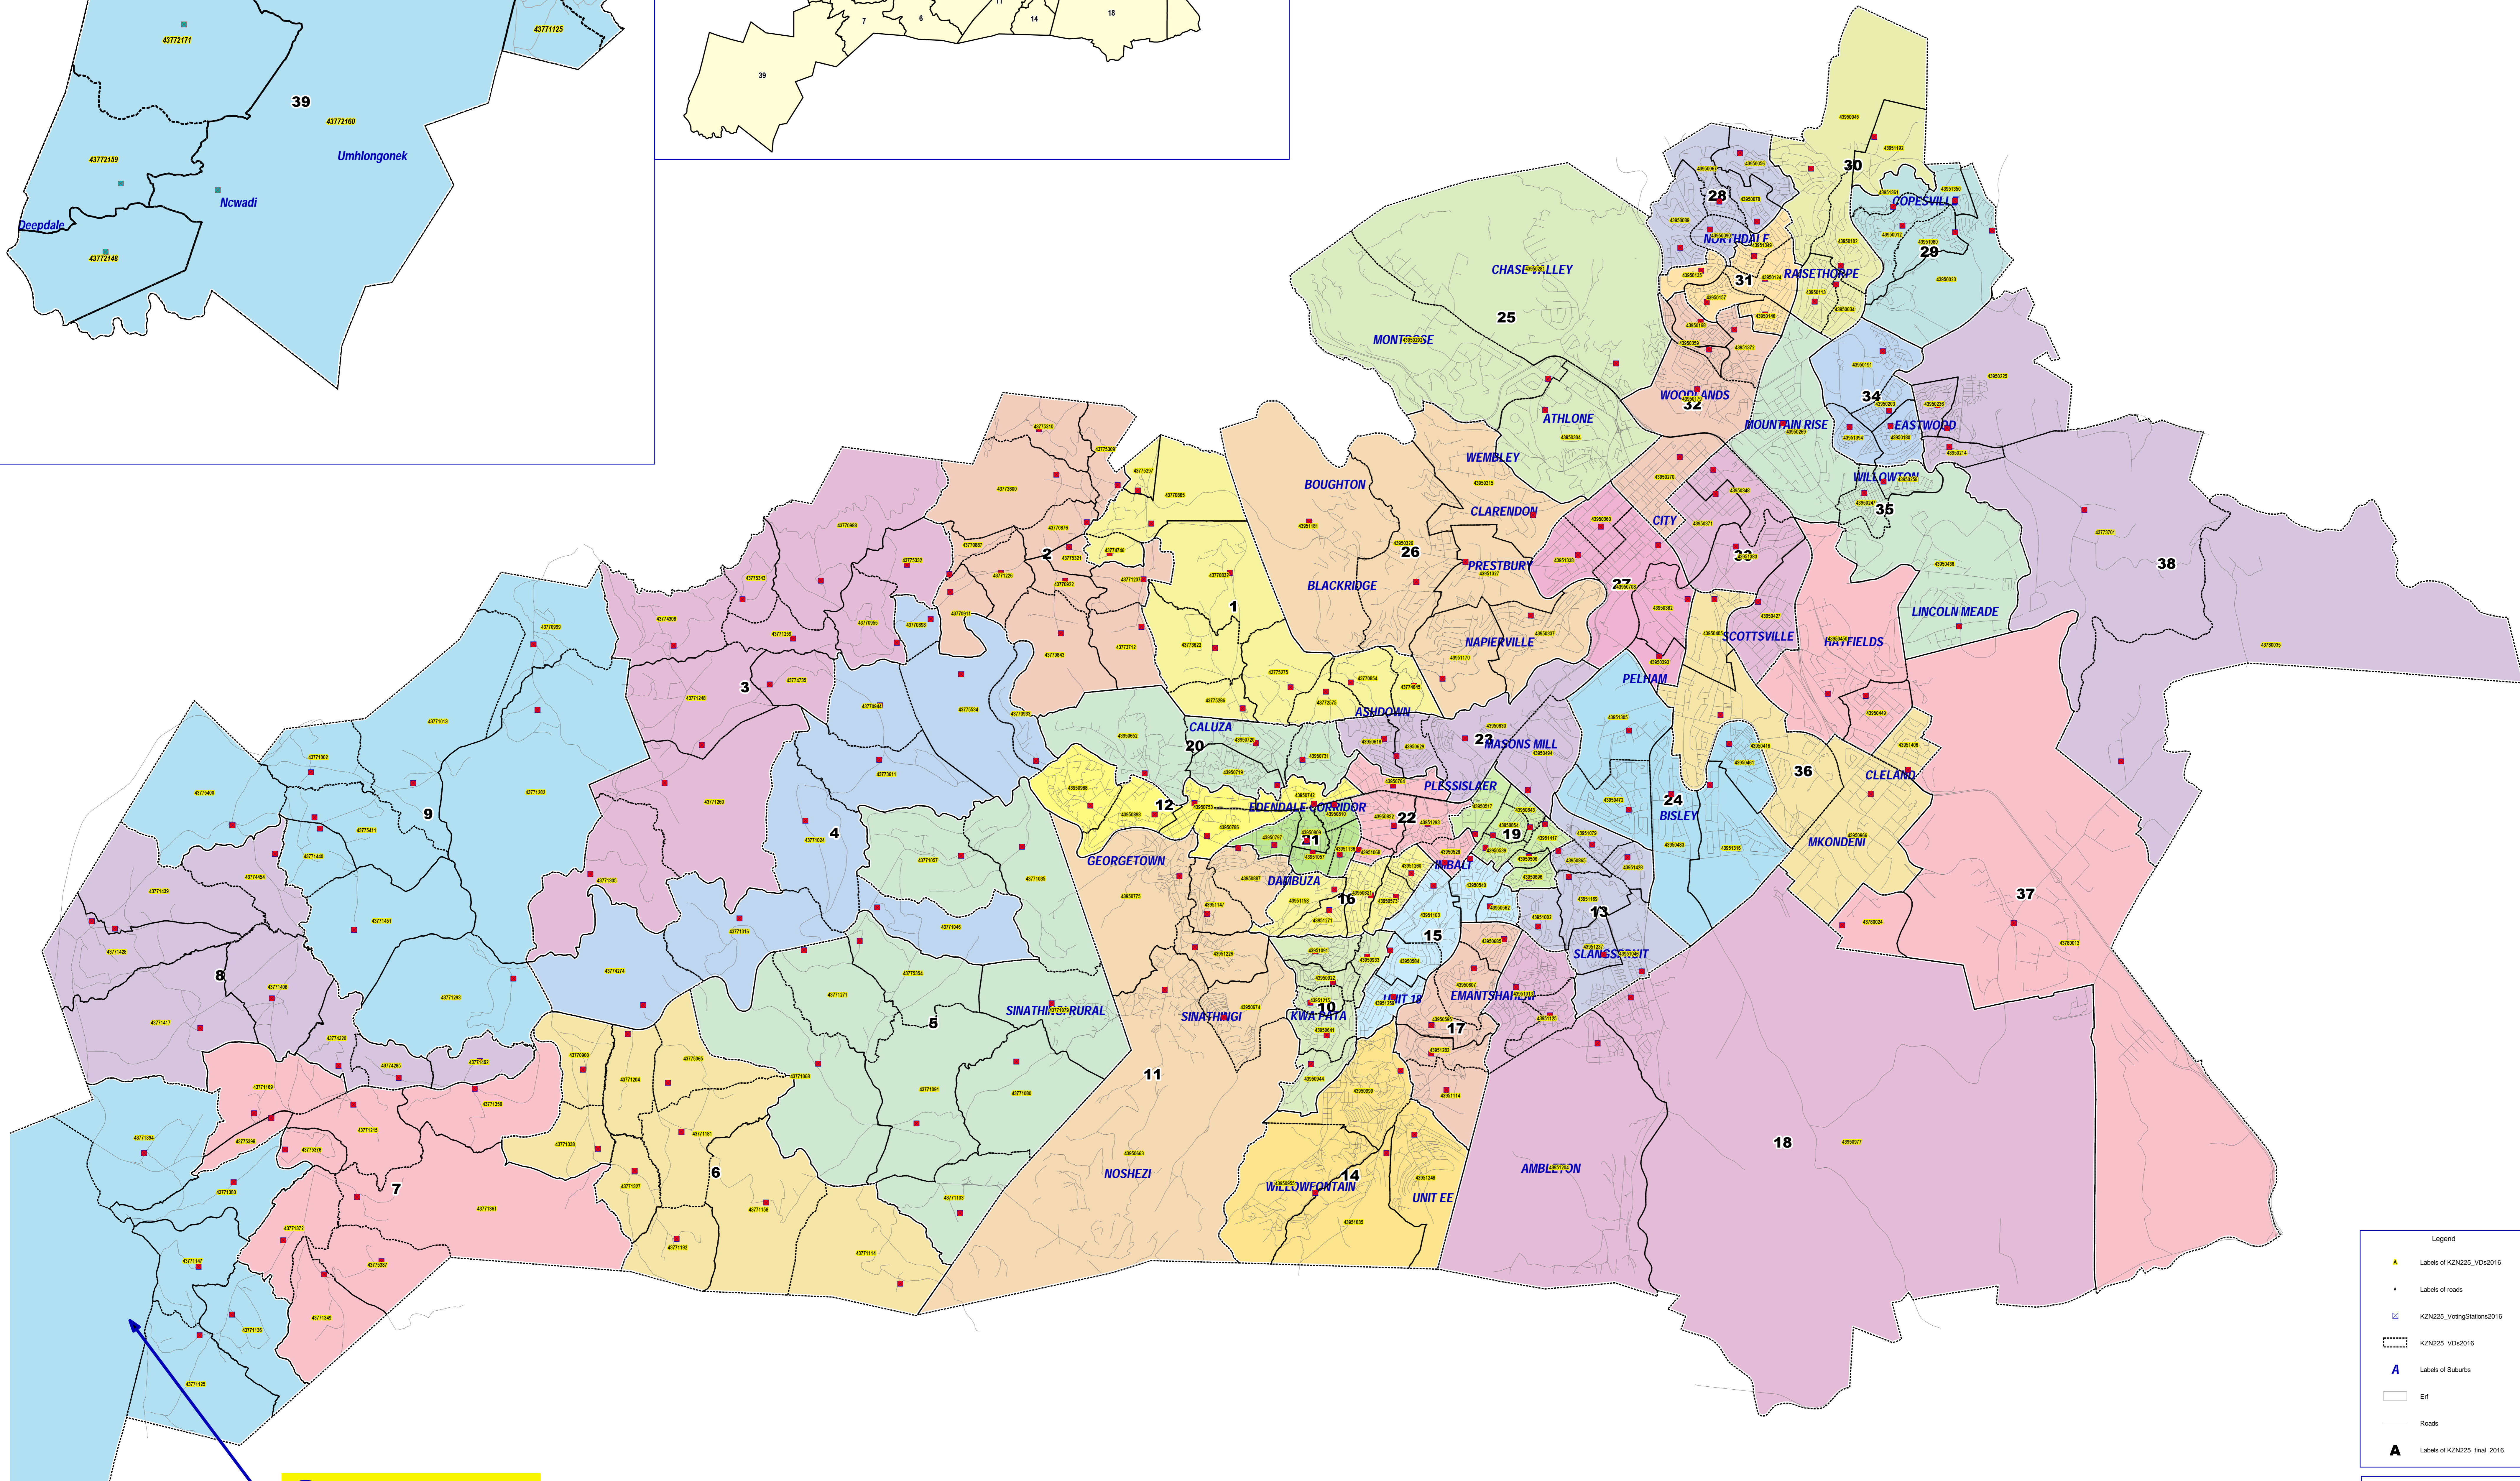

**Inset  
not to scale**

**Ward locality map  
not to scale**

# Msunduzi Municipality (KZN225) VD, VS & Ward Maps 2016

**See Inset**

Legend	
	Labels of KZN225_VD2016
	Labels of roads
	KZN225_VotingStations2016
	KZN225_VD2016
	Labels of Suburbs
	Erf
	Roads
	Labels of KZN225_Final_2016