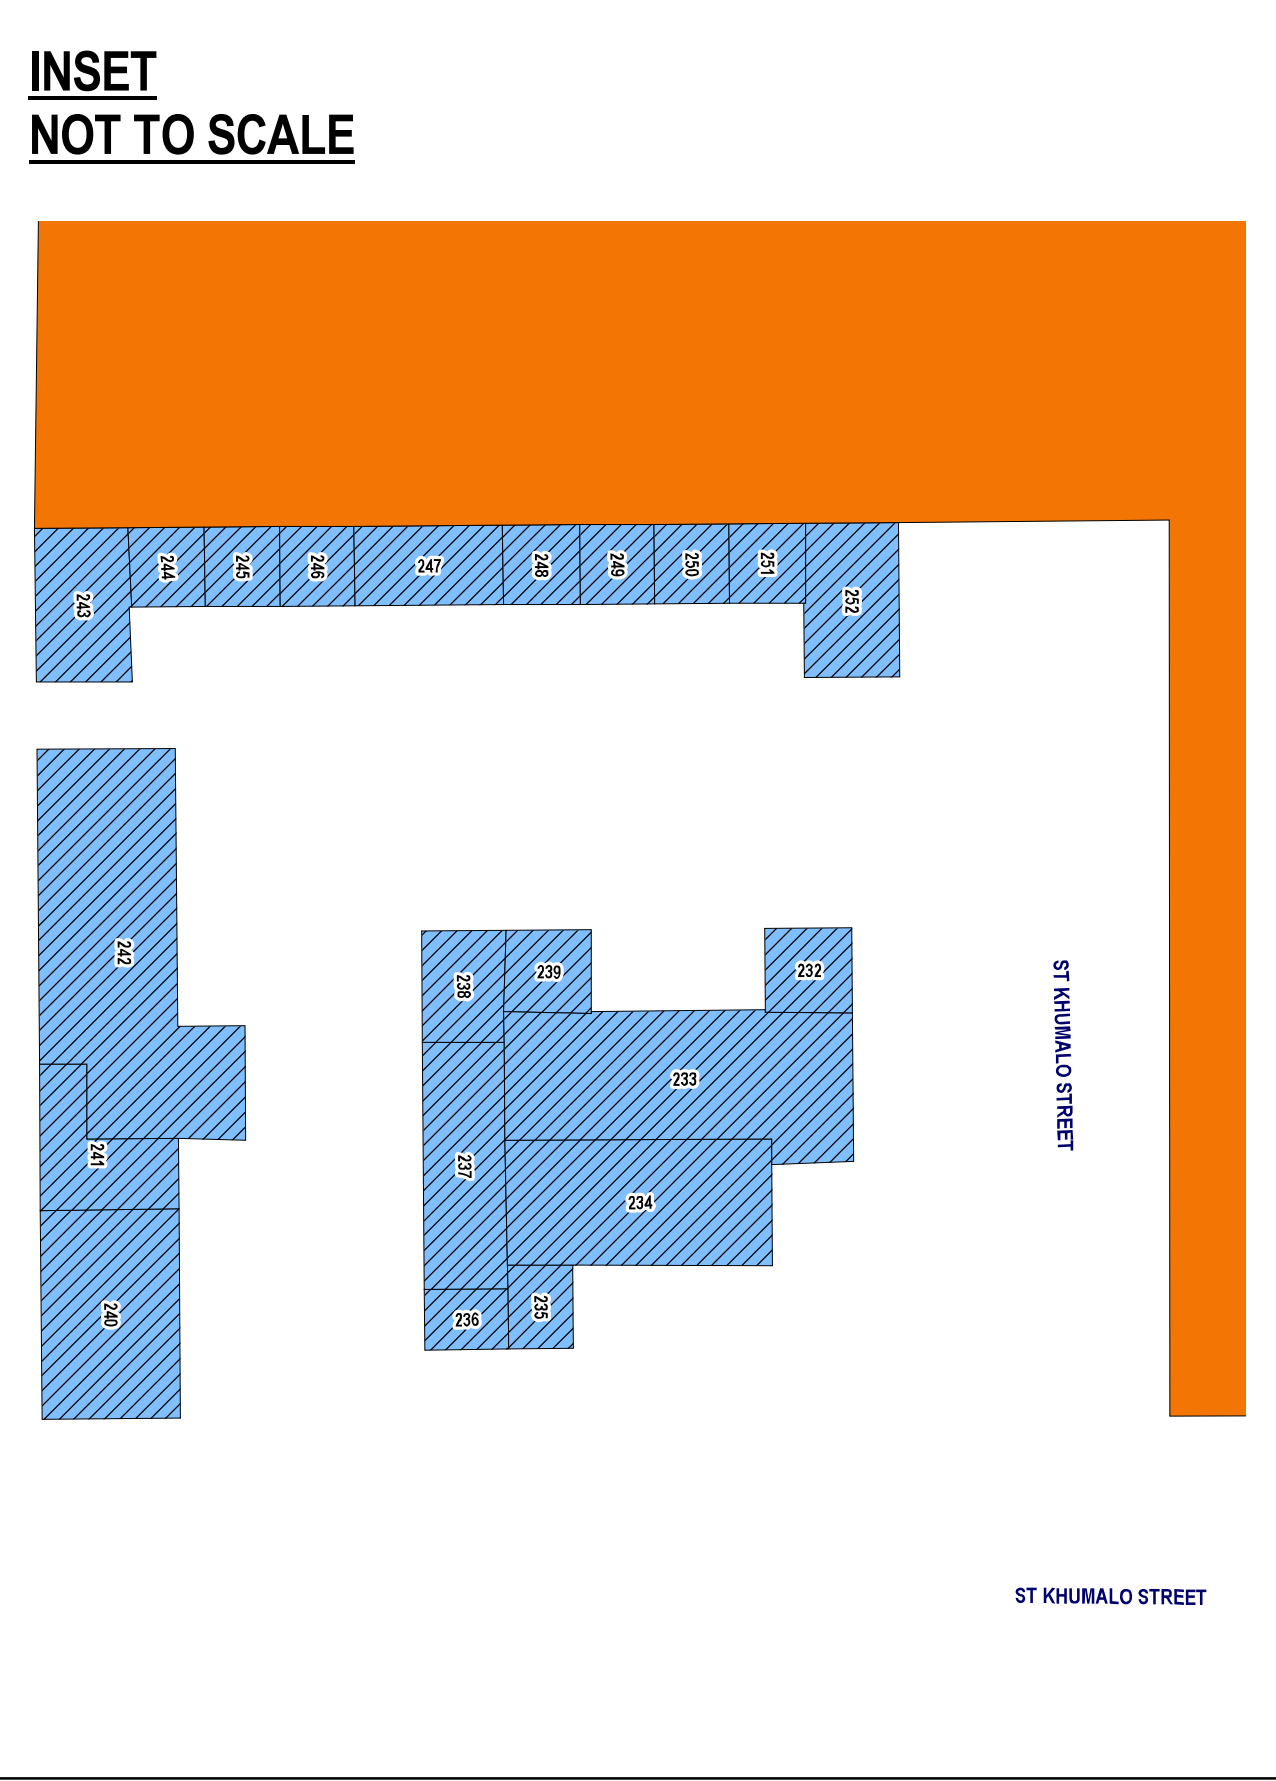

THE MSUNDUZI MUNICIPALITY PIETERMARITZBURG - TOWN PLANNING SCHEME (SOBANTU)

LEGEND

SOBANTU ZONING

- (Reservation) Active Public Open Space
- (Reservation) Government Purposes
- (Reservation) Municipal Purposes
- (Reservation) Passive Public Open Space
- Educational Zone
- General Business Zone
- General Residential Zone
- Institutional Zone
- Limited Business Zone
- Religious/Public Worship Zone
- Special Residential Zone
- To be determined (Existing Road and Lane)