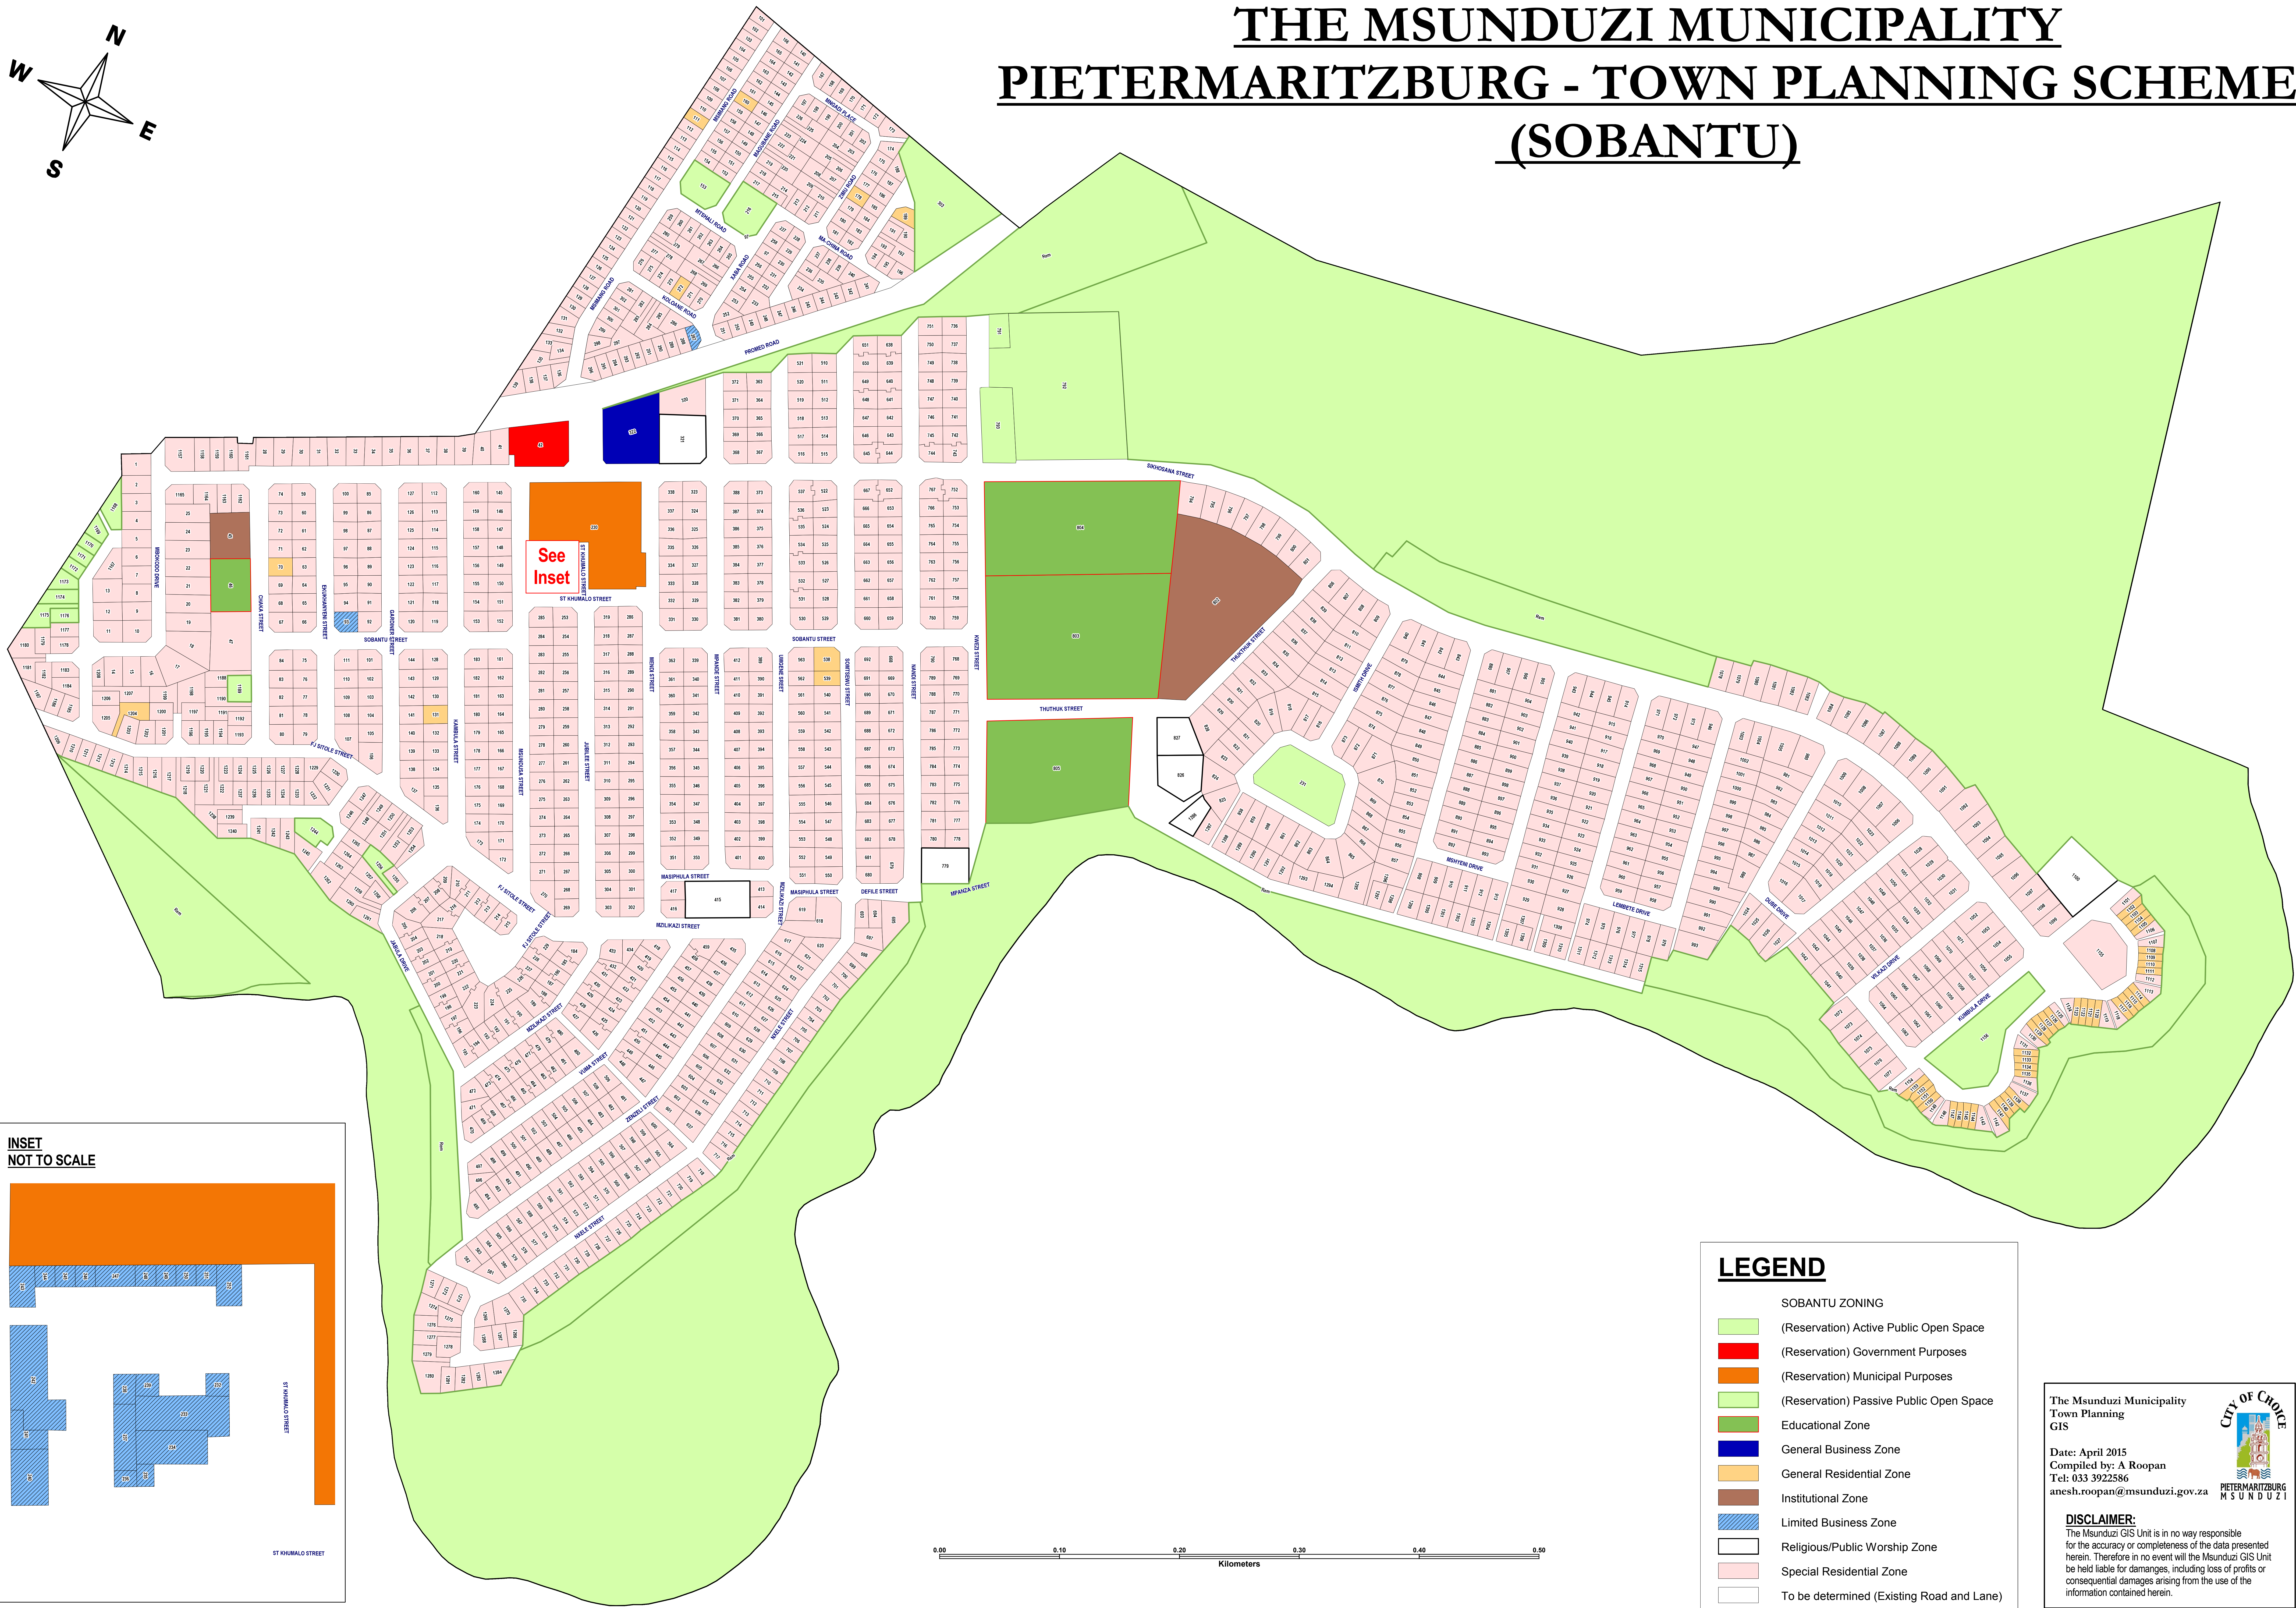

THE MSUNDUZI MUNICIPALITY PIETERMARITZBURG - TOWN PLANNING SCHEME (SOBANTU)

LEGEND

SOBANTU ZONING

- (Reservation) Active Public Open Space
- (Reservation) Government Purposes
- (Reservation) Municipal Purposes
- (Reservation) Passive Public Open Space
- Educational Zone
- General Business Zone
- General Residential Zone
- Institutional Zone
- Limited Business Zone
- Religious/Public Worship Zone
- Special Residential Zone
- To be determined (Existing Road and Lane)

The Msunduzi Municipality
Town Planning
GIS

Date: April 2015
Compiled by: A Roopan
Tel: 033 3922586
anes.roopan@msunduzi.gov.za

CITY OF CHOICE
PIETERMARITZBURG
MSUNDUZI

DISCLAIMER:
The Msunduzi GIS Unit is in no way responsible for the accuracy or completeness of the data presented herein. Therefore in no event will the Msunduzi GIS Unit be held liable for damages, including loss of profits or consequential damages arising from the use of the information contained herein.