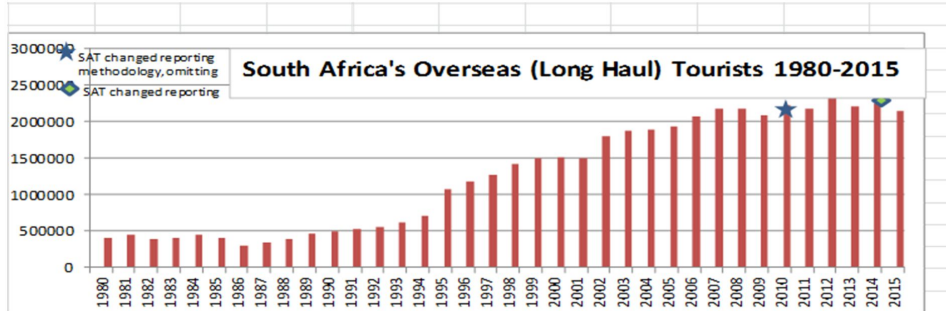

Effect of Visa Regulations on Local Tourism

As per data from SAT. Note below the decline in 2015 totals – largely due to the effect of the South African visa regulations.

Foreign Arrivals to South Africa