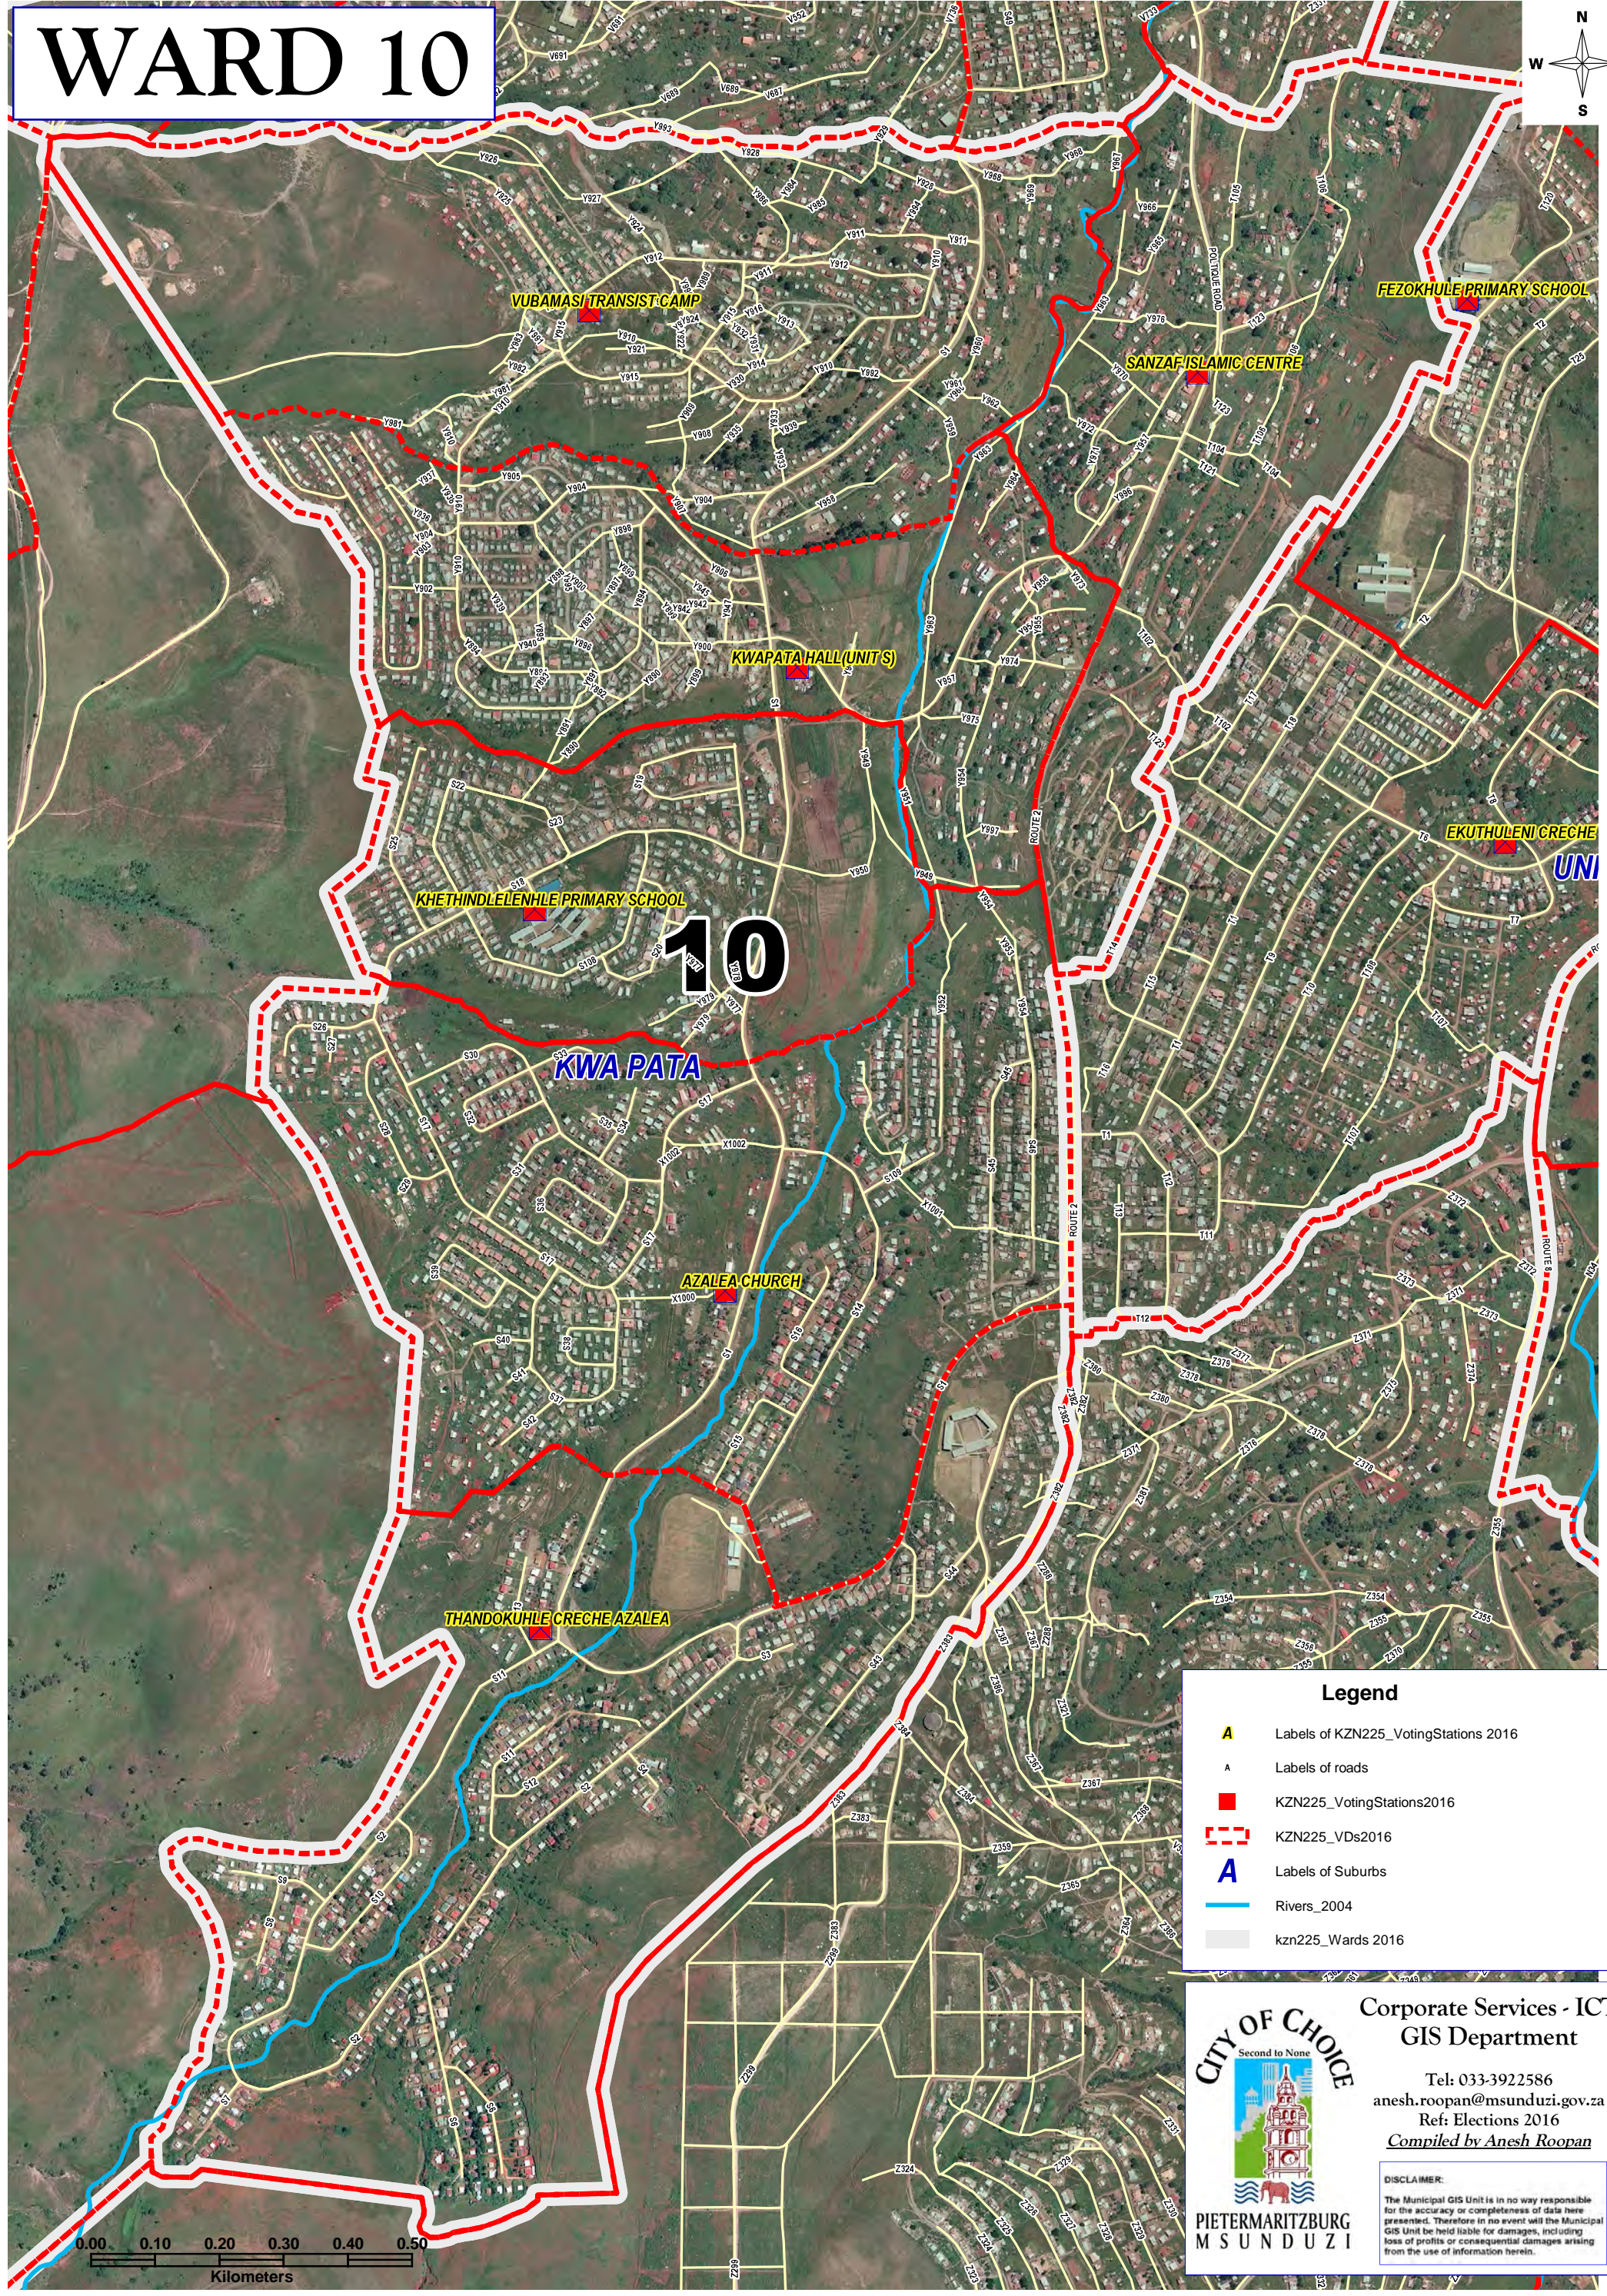

WARD 10

Legend

- A** Labels of KZN225_VotingStations 2016
- A Labels of roads
- KZN225_VotingStations2016
- KZN225_VDs2016
- A** Labels of Suburbs
- Rivers_2004
- kzn225_Wards 2016

Corporate Services - ICT
GIS Department