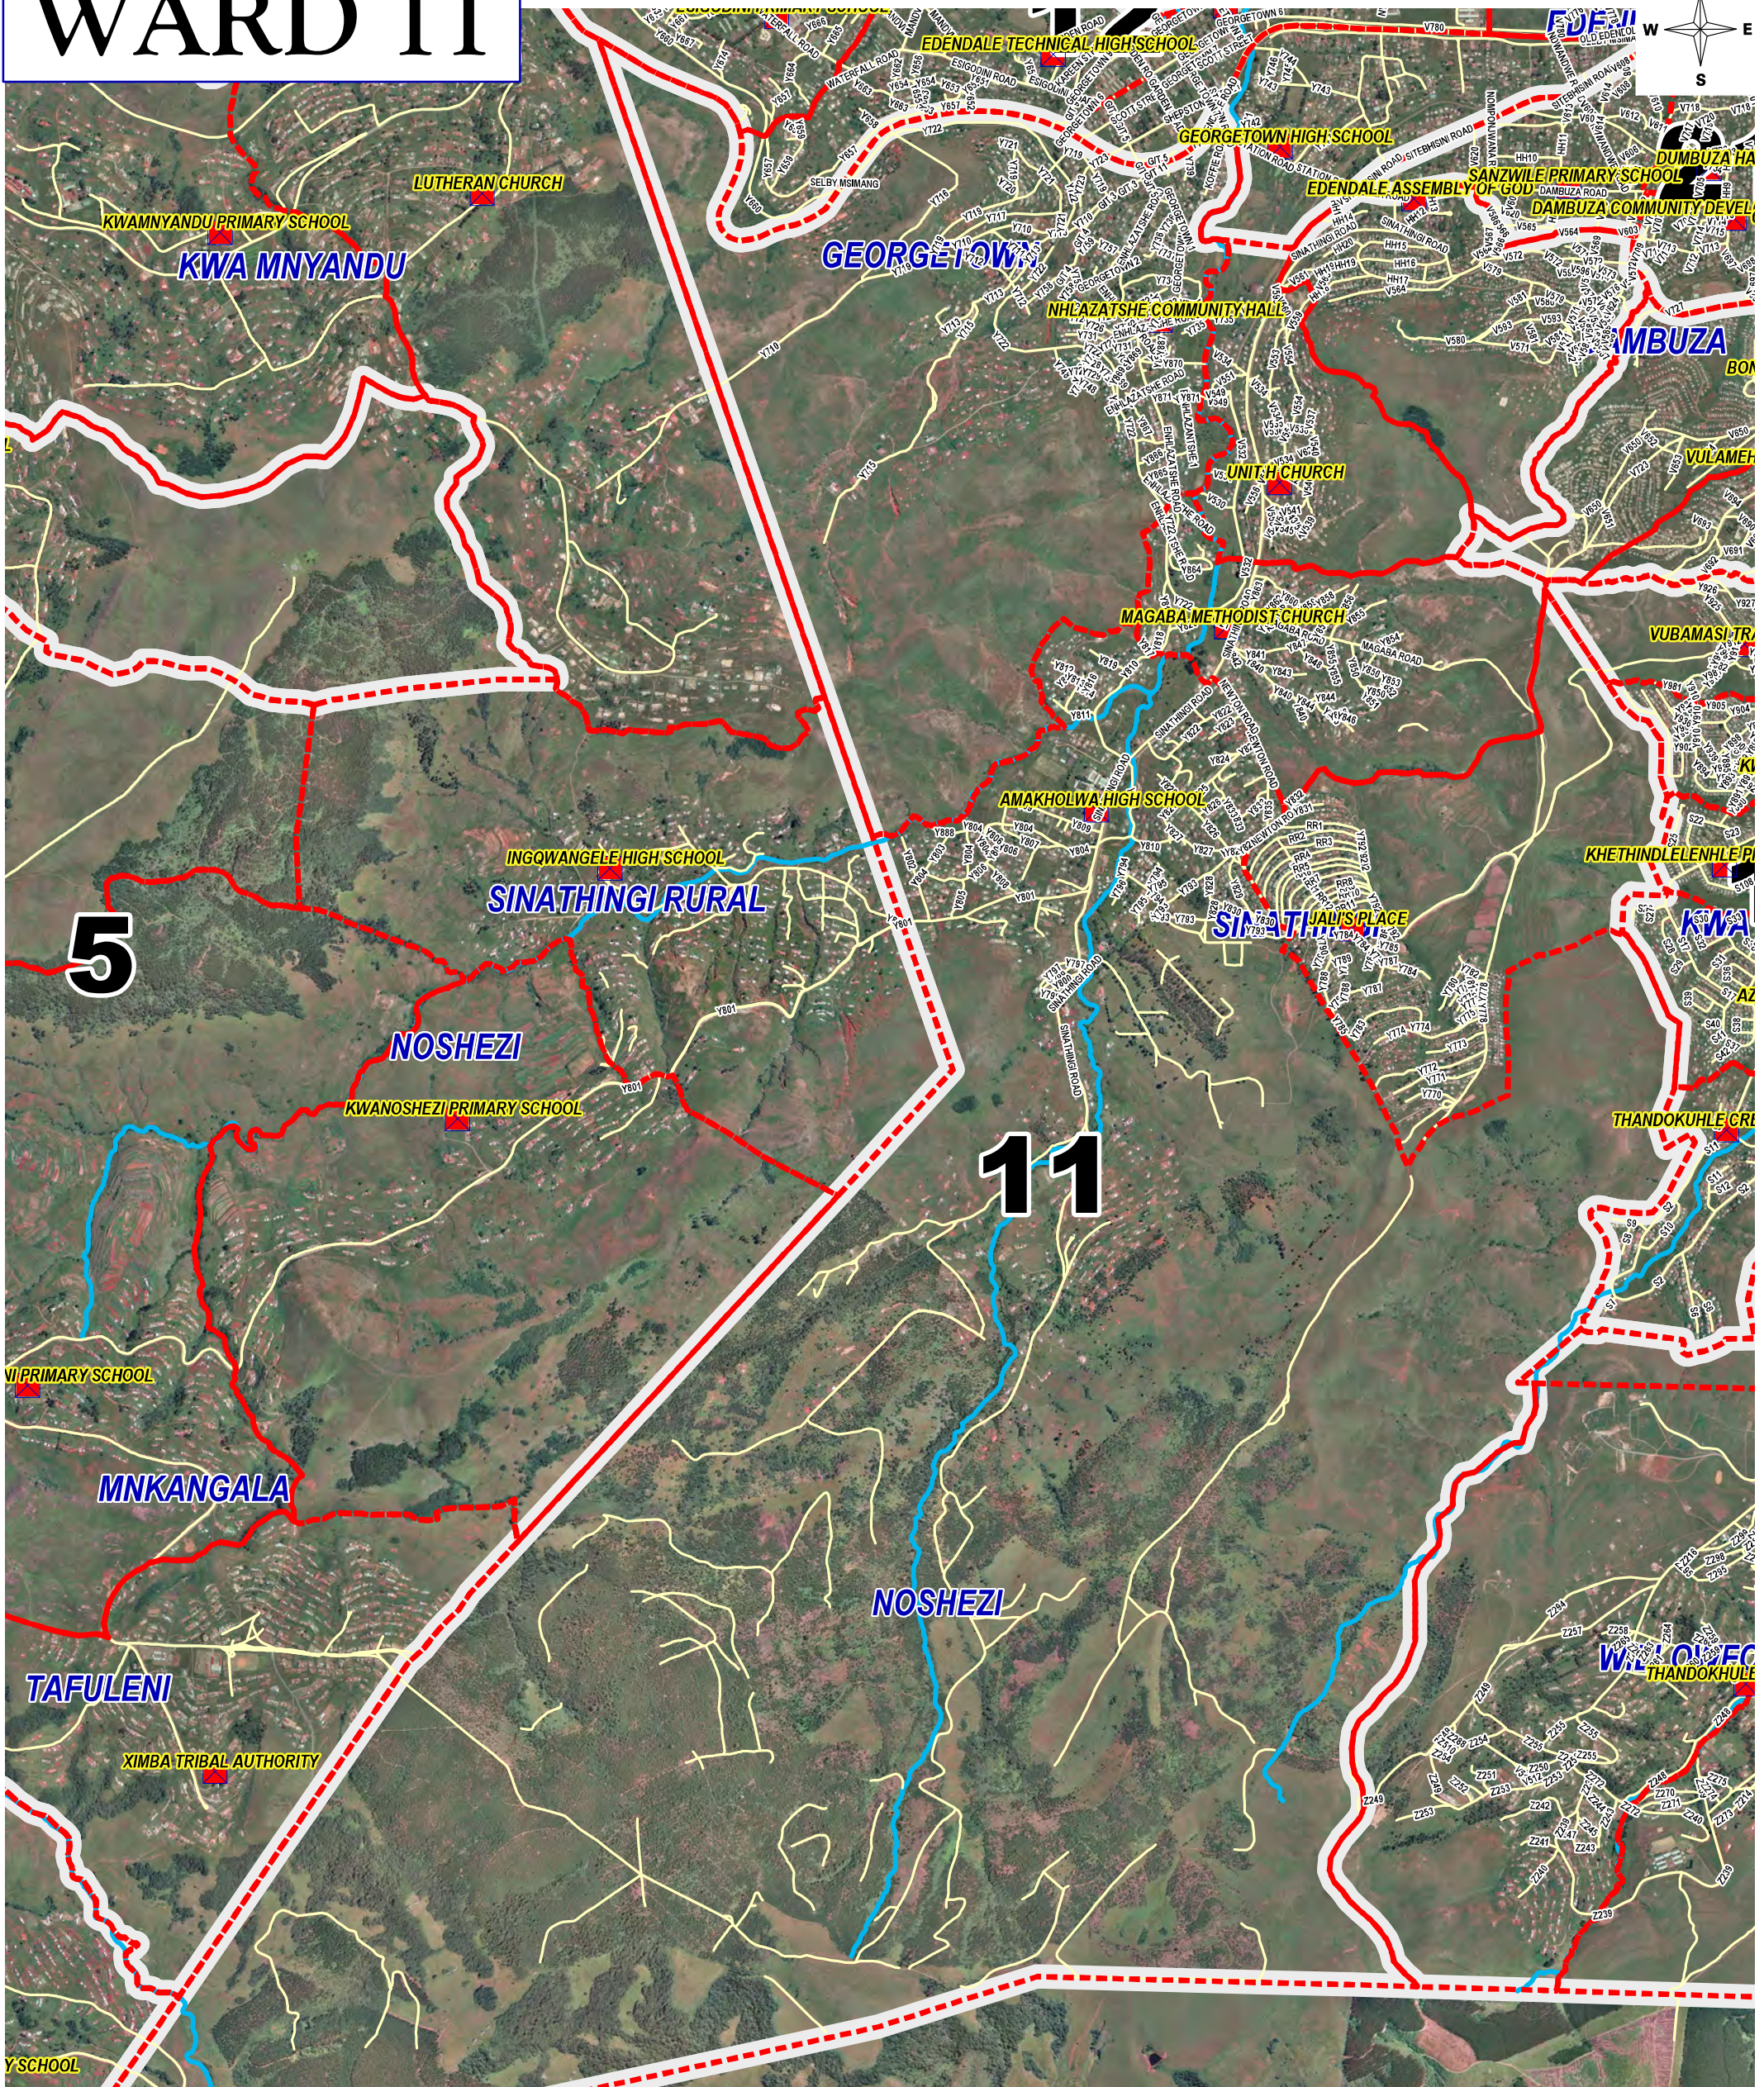

WARD 11

5

11

Legend	
■	Labels of KZN225_VotingStations 2016
■	Labels of roads
	KZN225_VDs2016
A	Labels of Suburbs
—	Rivers_2004
	kzn225_Wards 2016

Corporate Services - ICT
GIS Department
Tel: 033-3922586
anesh.roopan@msunduzi.gov.za
Ref: Elections 2016
Compiled by Anesh Roopan

DISCLAIMER:
The Municipal GIS Unit is in no way responsible for the accuracy or completeness of data here presented. Therefore in no event will the Municipal GIS Unit be held liable for damages, including loss of profits or consequential damages arising from the use of information herein.