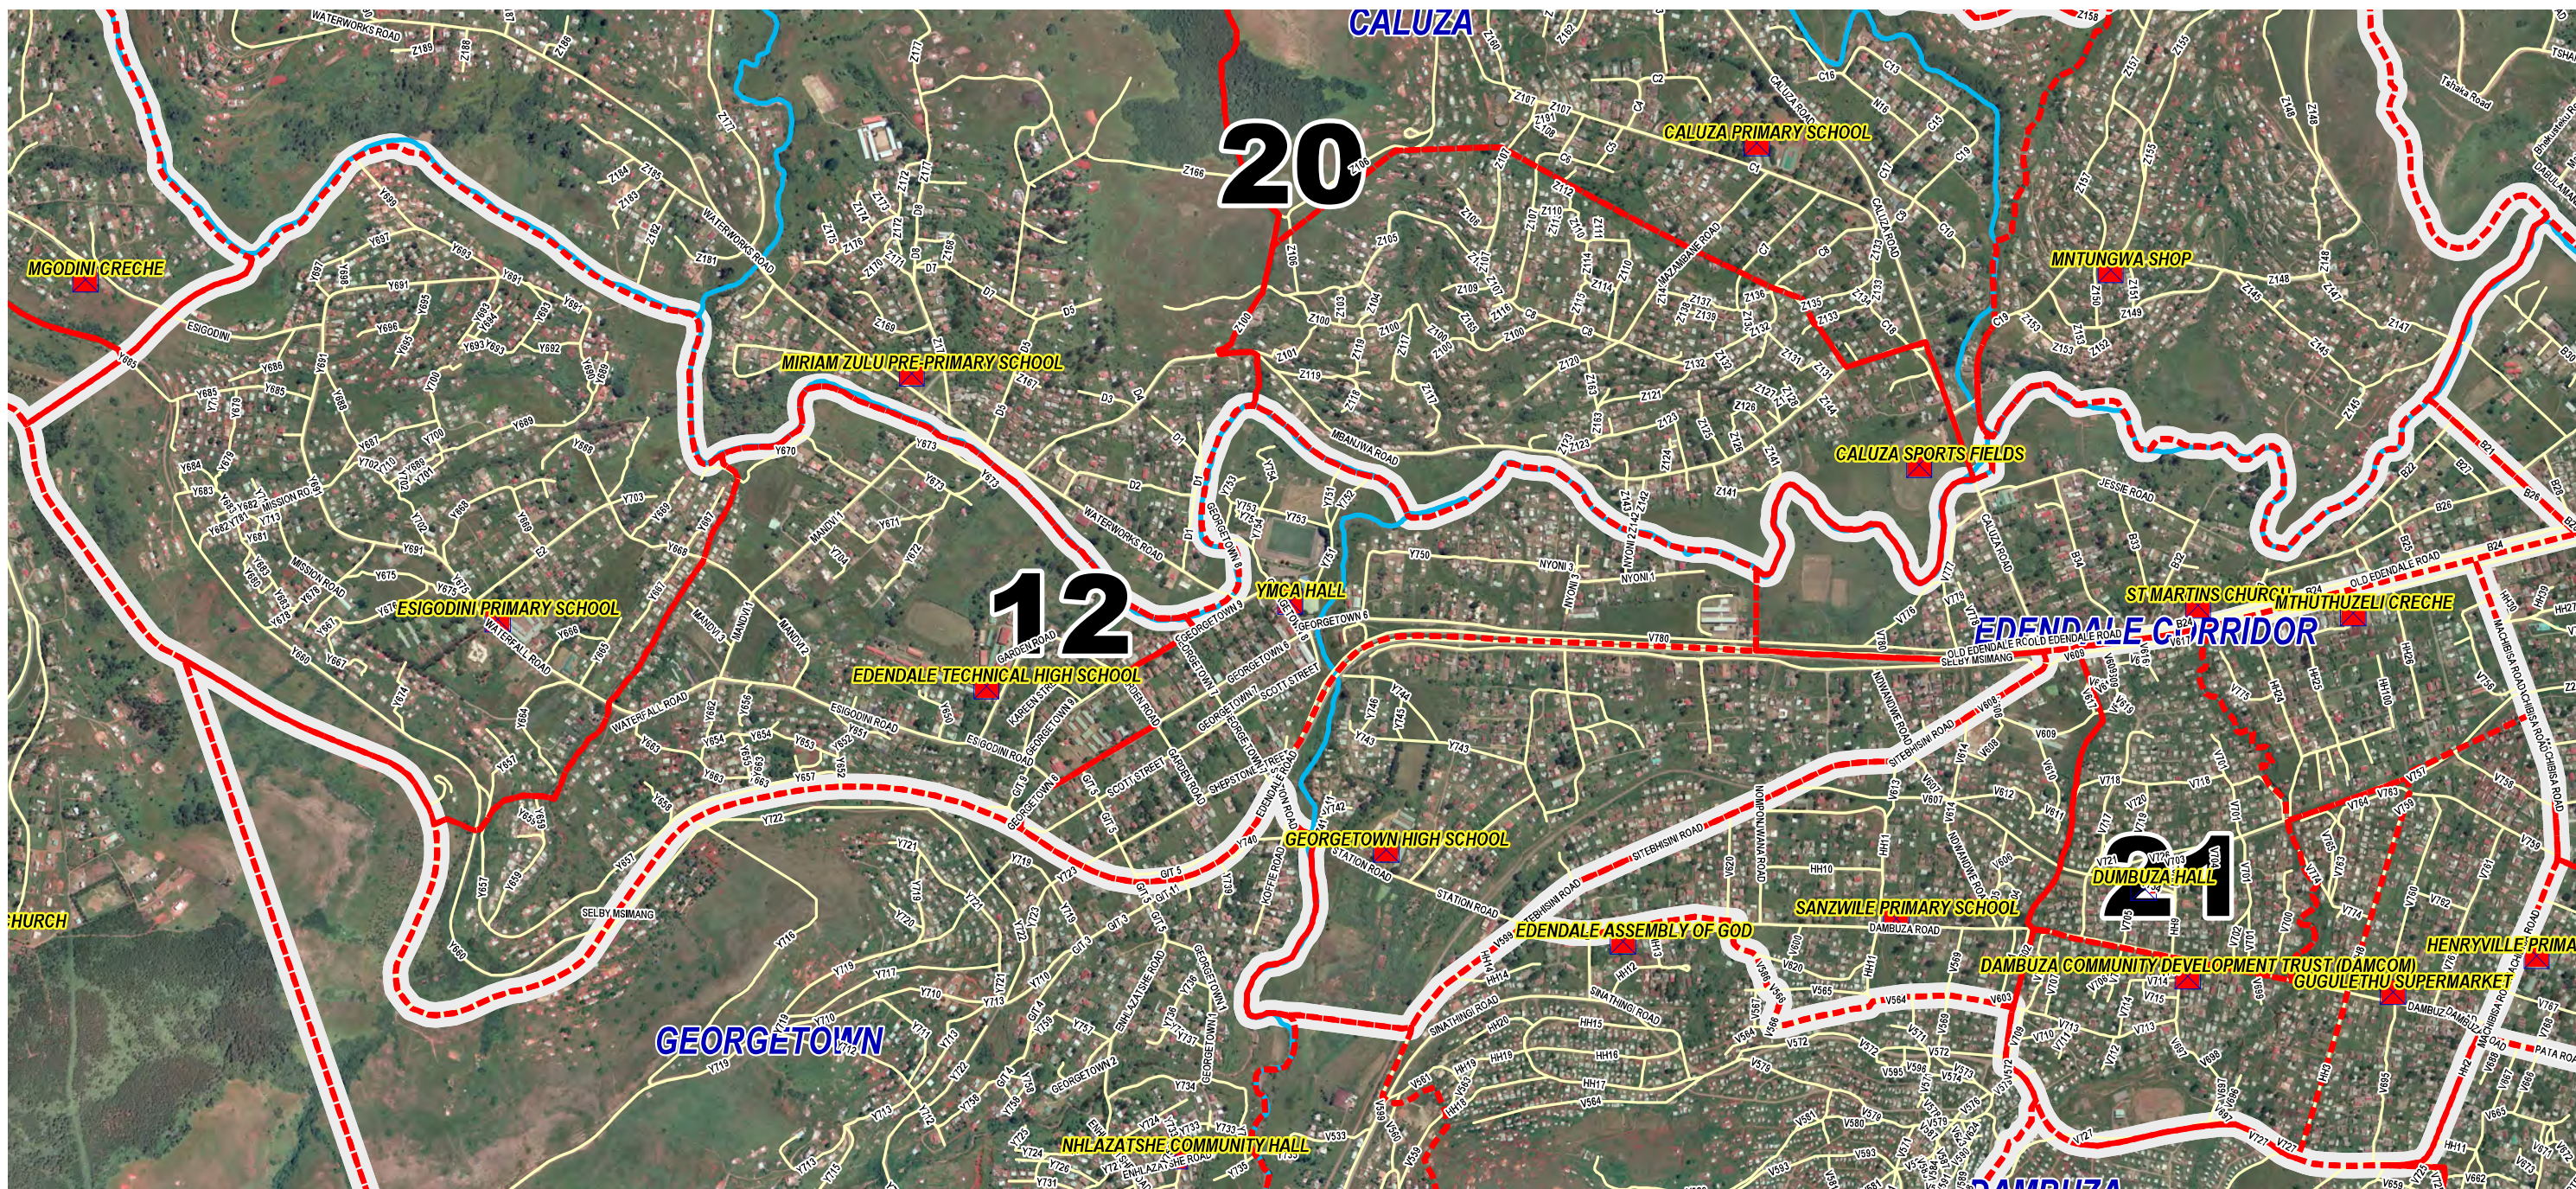

WARD 12

Legend

- A Labels of KZN225_VotingStations 2016
- A Labels of roads
- KZN225_VotingStations2016
- KZN225_VDs2016
- A Labels of Suburbs
- Rivers_2004
- kzn225_Wards 2016

**PIETERMARITZBURG
MSUNDUZI**