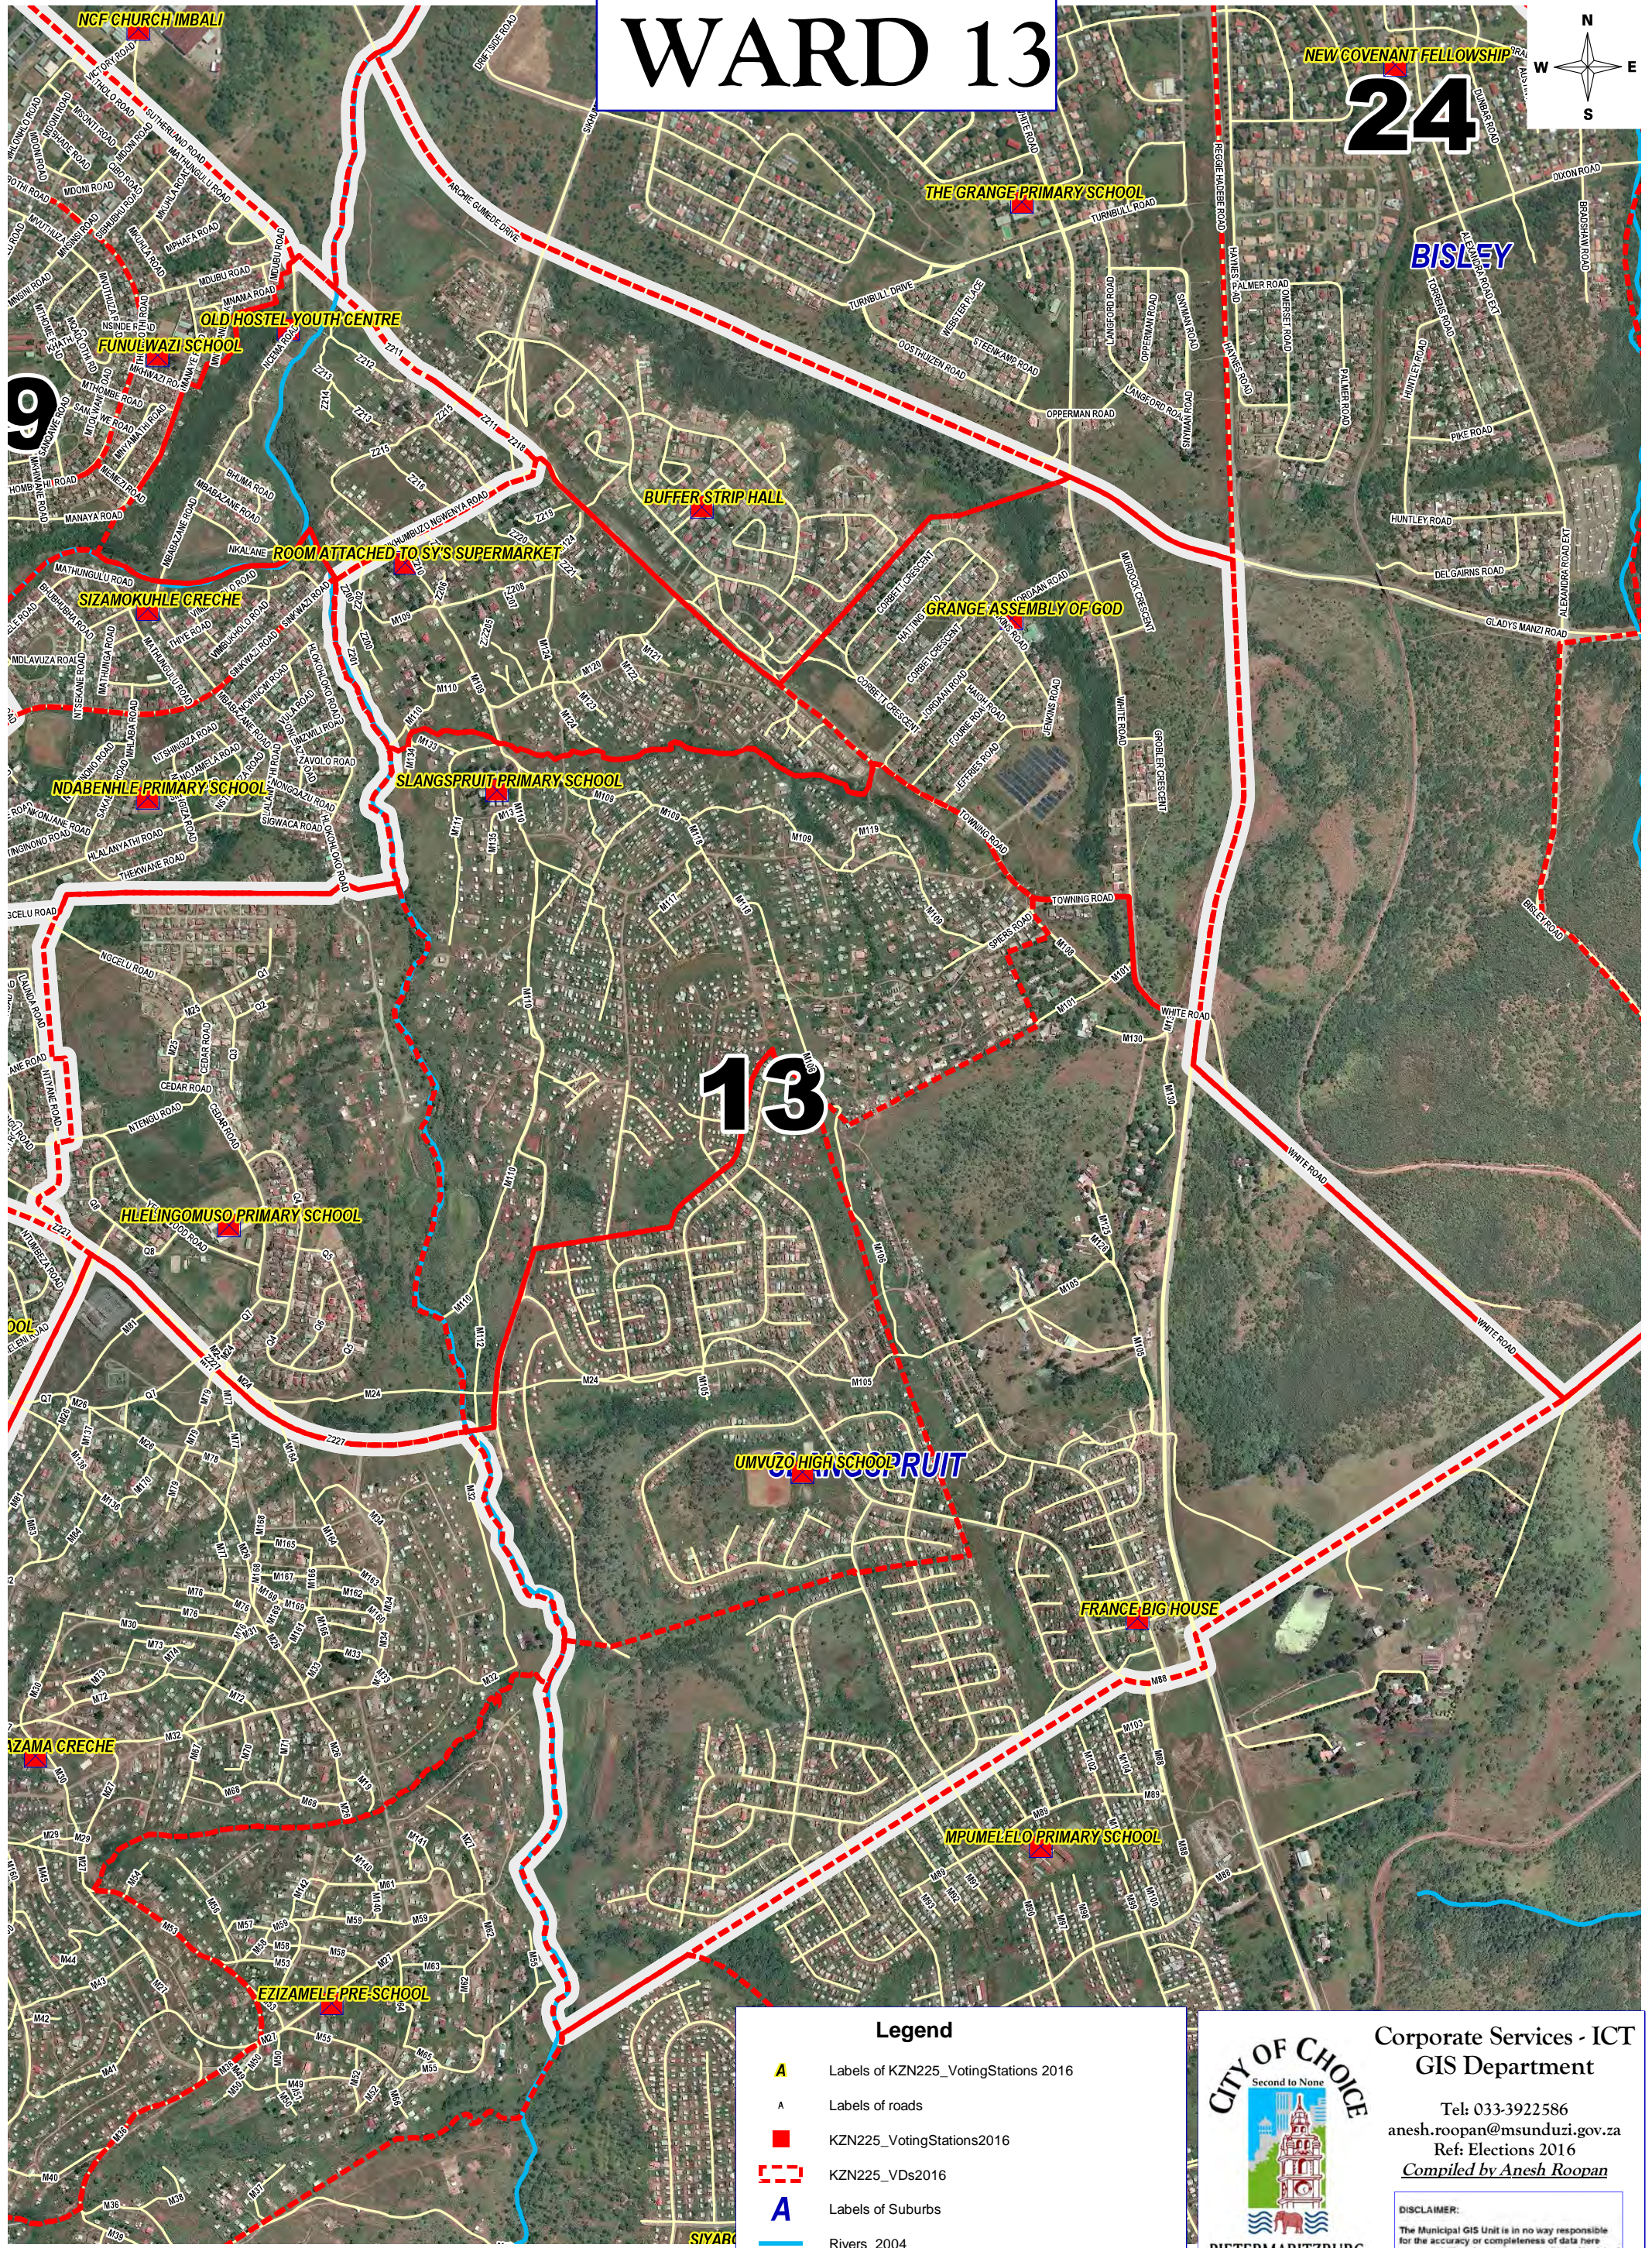

WARD 13

24

Legend

- A Labels of KZN225_VotingStations 2016
- A Labels of roads
- KZN225_VotingStations2016
- KZN225_VDs2016
- A Labels of Suburbs
- Rivers_2004
- kzn225_Wards 2016

CITY OF CHOICE
Second to None