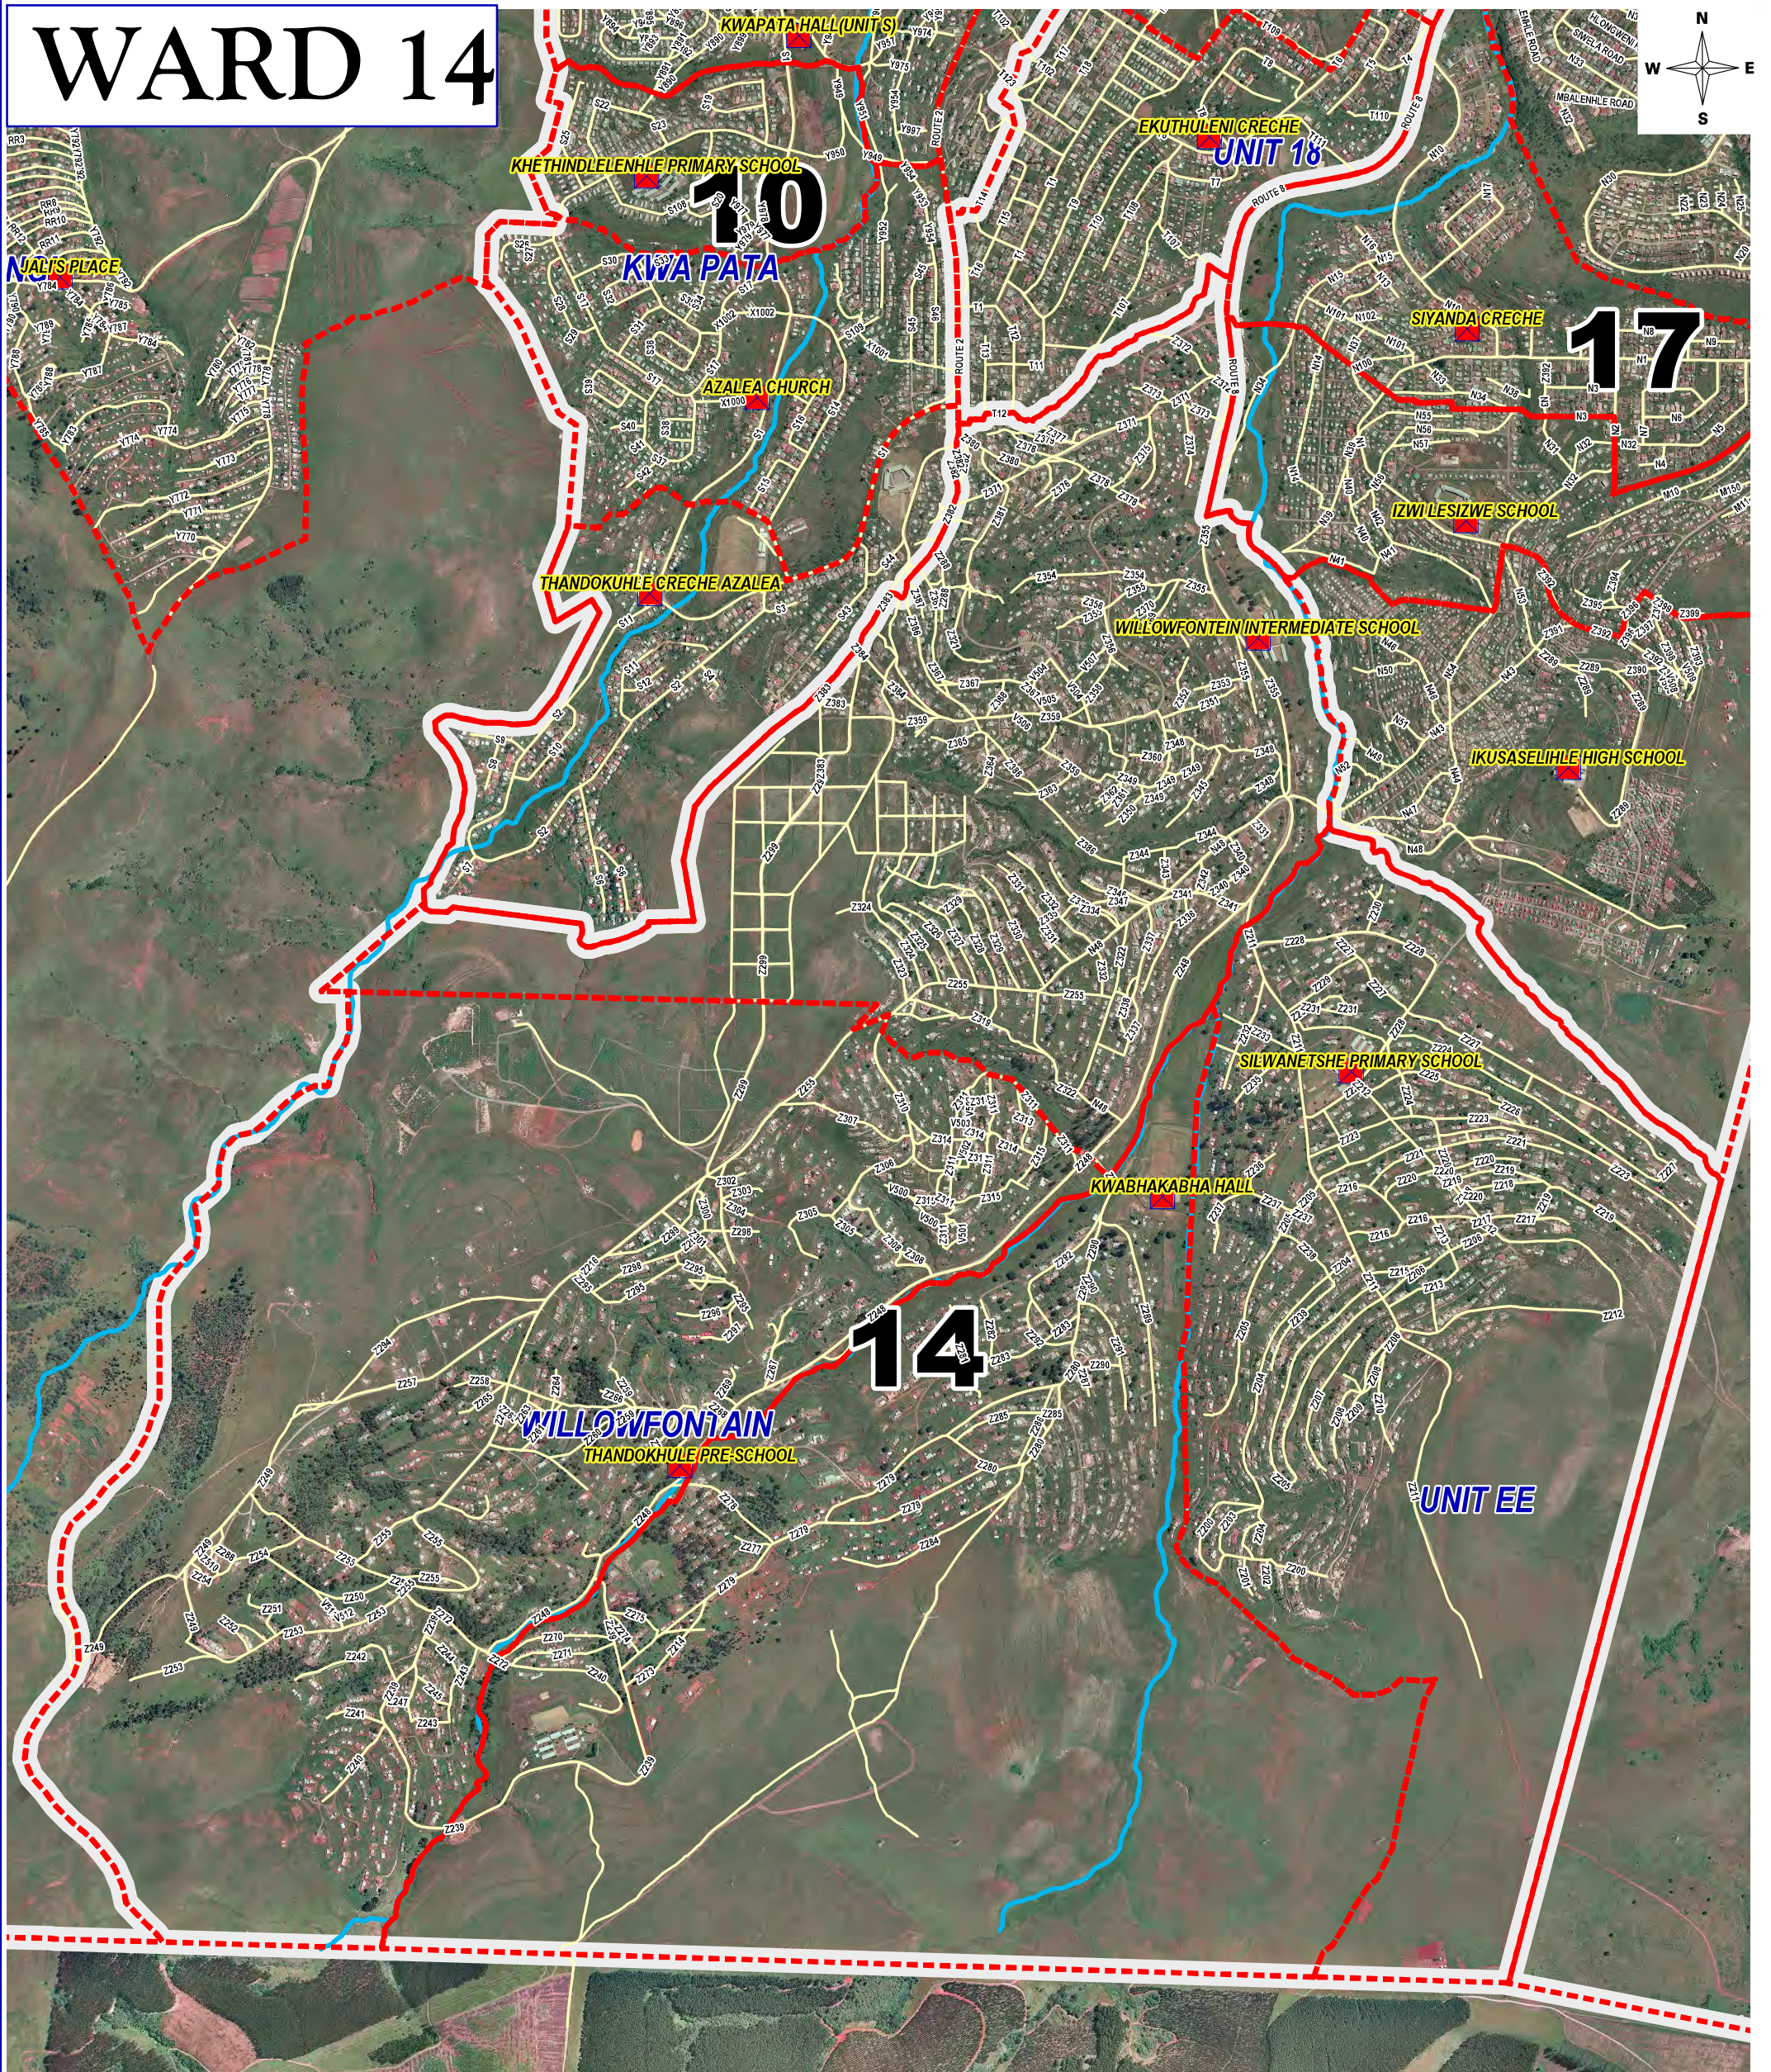

WARD 14

Legend	
A	Labels of KZN225_VotingStations 2016
A	Labels of roads
■	KZN225_VotingStations2016
---	KZN225_VDs2016
A	Labels of Suburbs
—	Rivers_2004
■	kzn225_Wards 2016

Corporate Services - ICT
GIS Department

Tel: 033-3922586
anesh.roopan@msunduzi.gov.za
Ref: Elections 2016
Compiled by Anesh Roopan

DISCLAIMER:
The Municipal GIS Unit is in no way responsible for the accuracy or completeness of data here presented. Therefore in no event will the Municipal GIS Unit be held liable for damages, including loss of profits or consequential damages arising from the use of information herein.