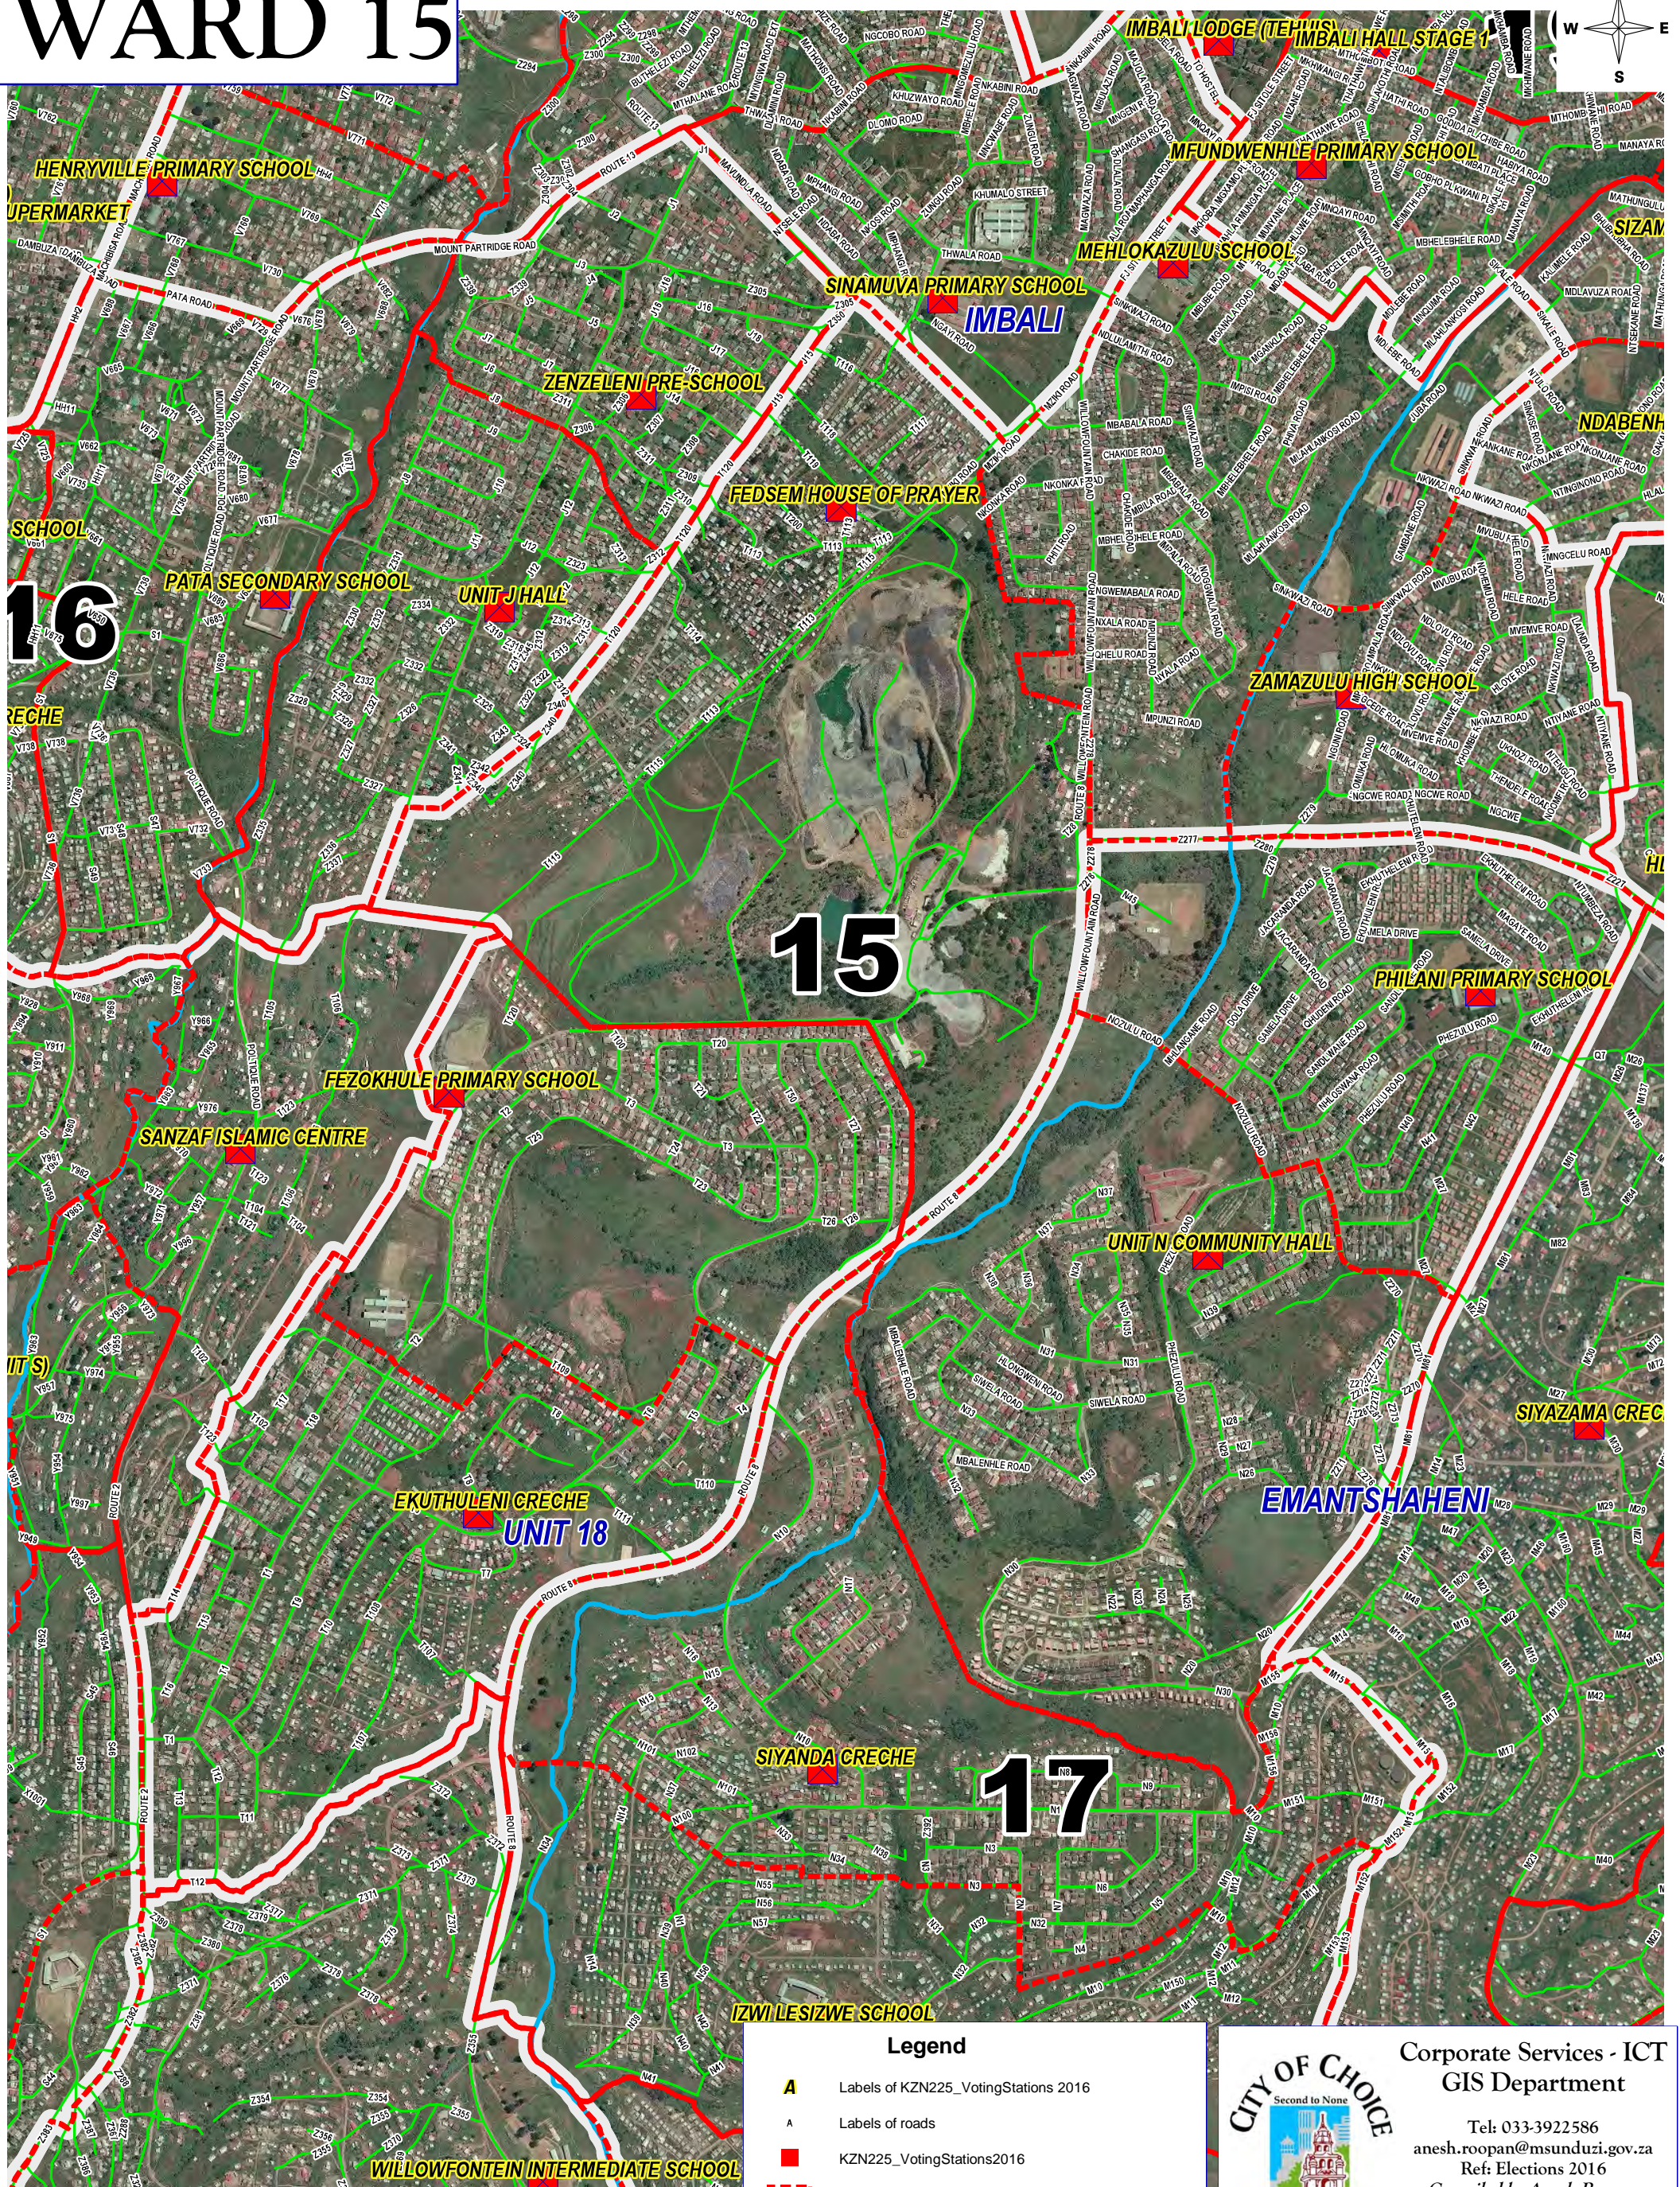

# WARD 15

Legend	
<b>A</b>	Labels of KZN225_VotingStations 2016
A	Labels of roads
	KZN225_VotingStations2016
	KZN225_VDs2016
<b>A</b>	Labels of Suburbs
	Rivers_2004
	kzn225_Wards 2016

**CITY OF CHOICE**  
Second to None