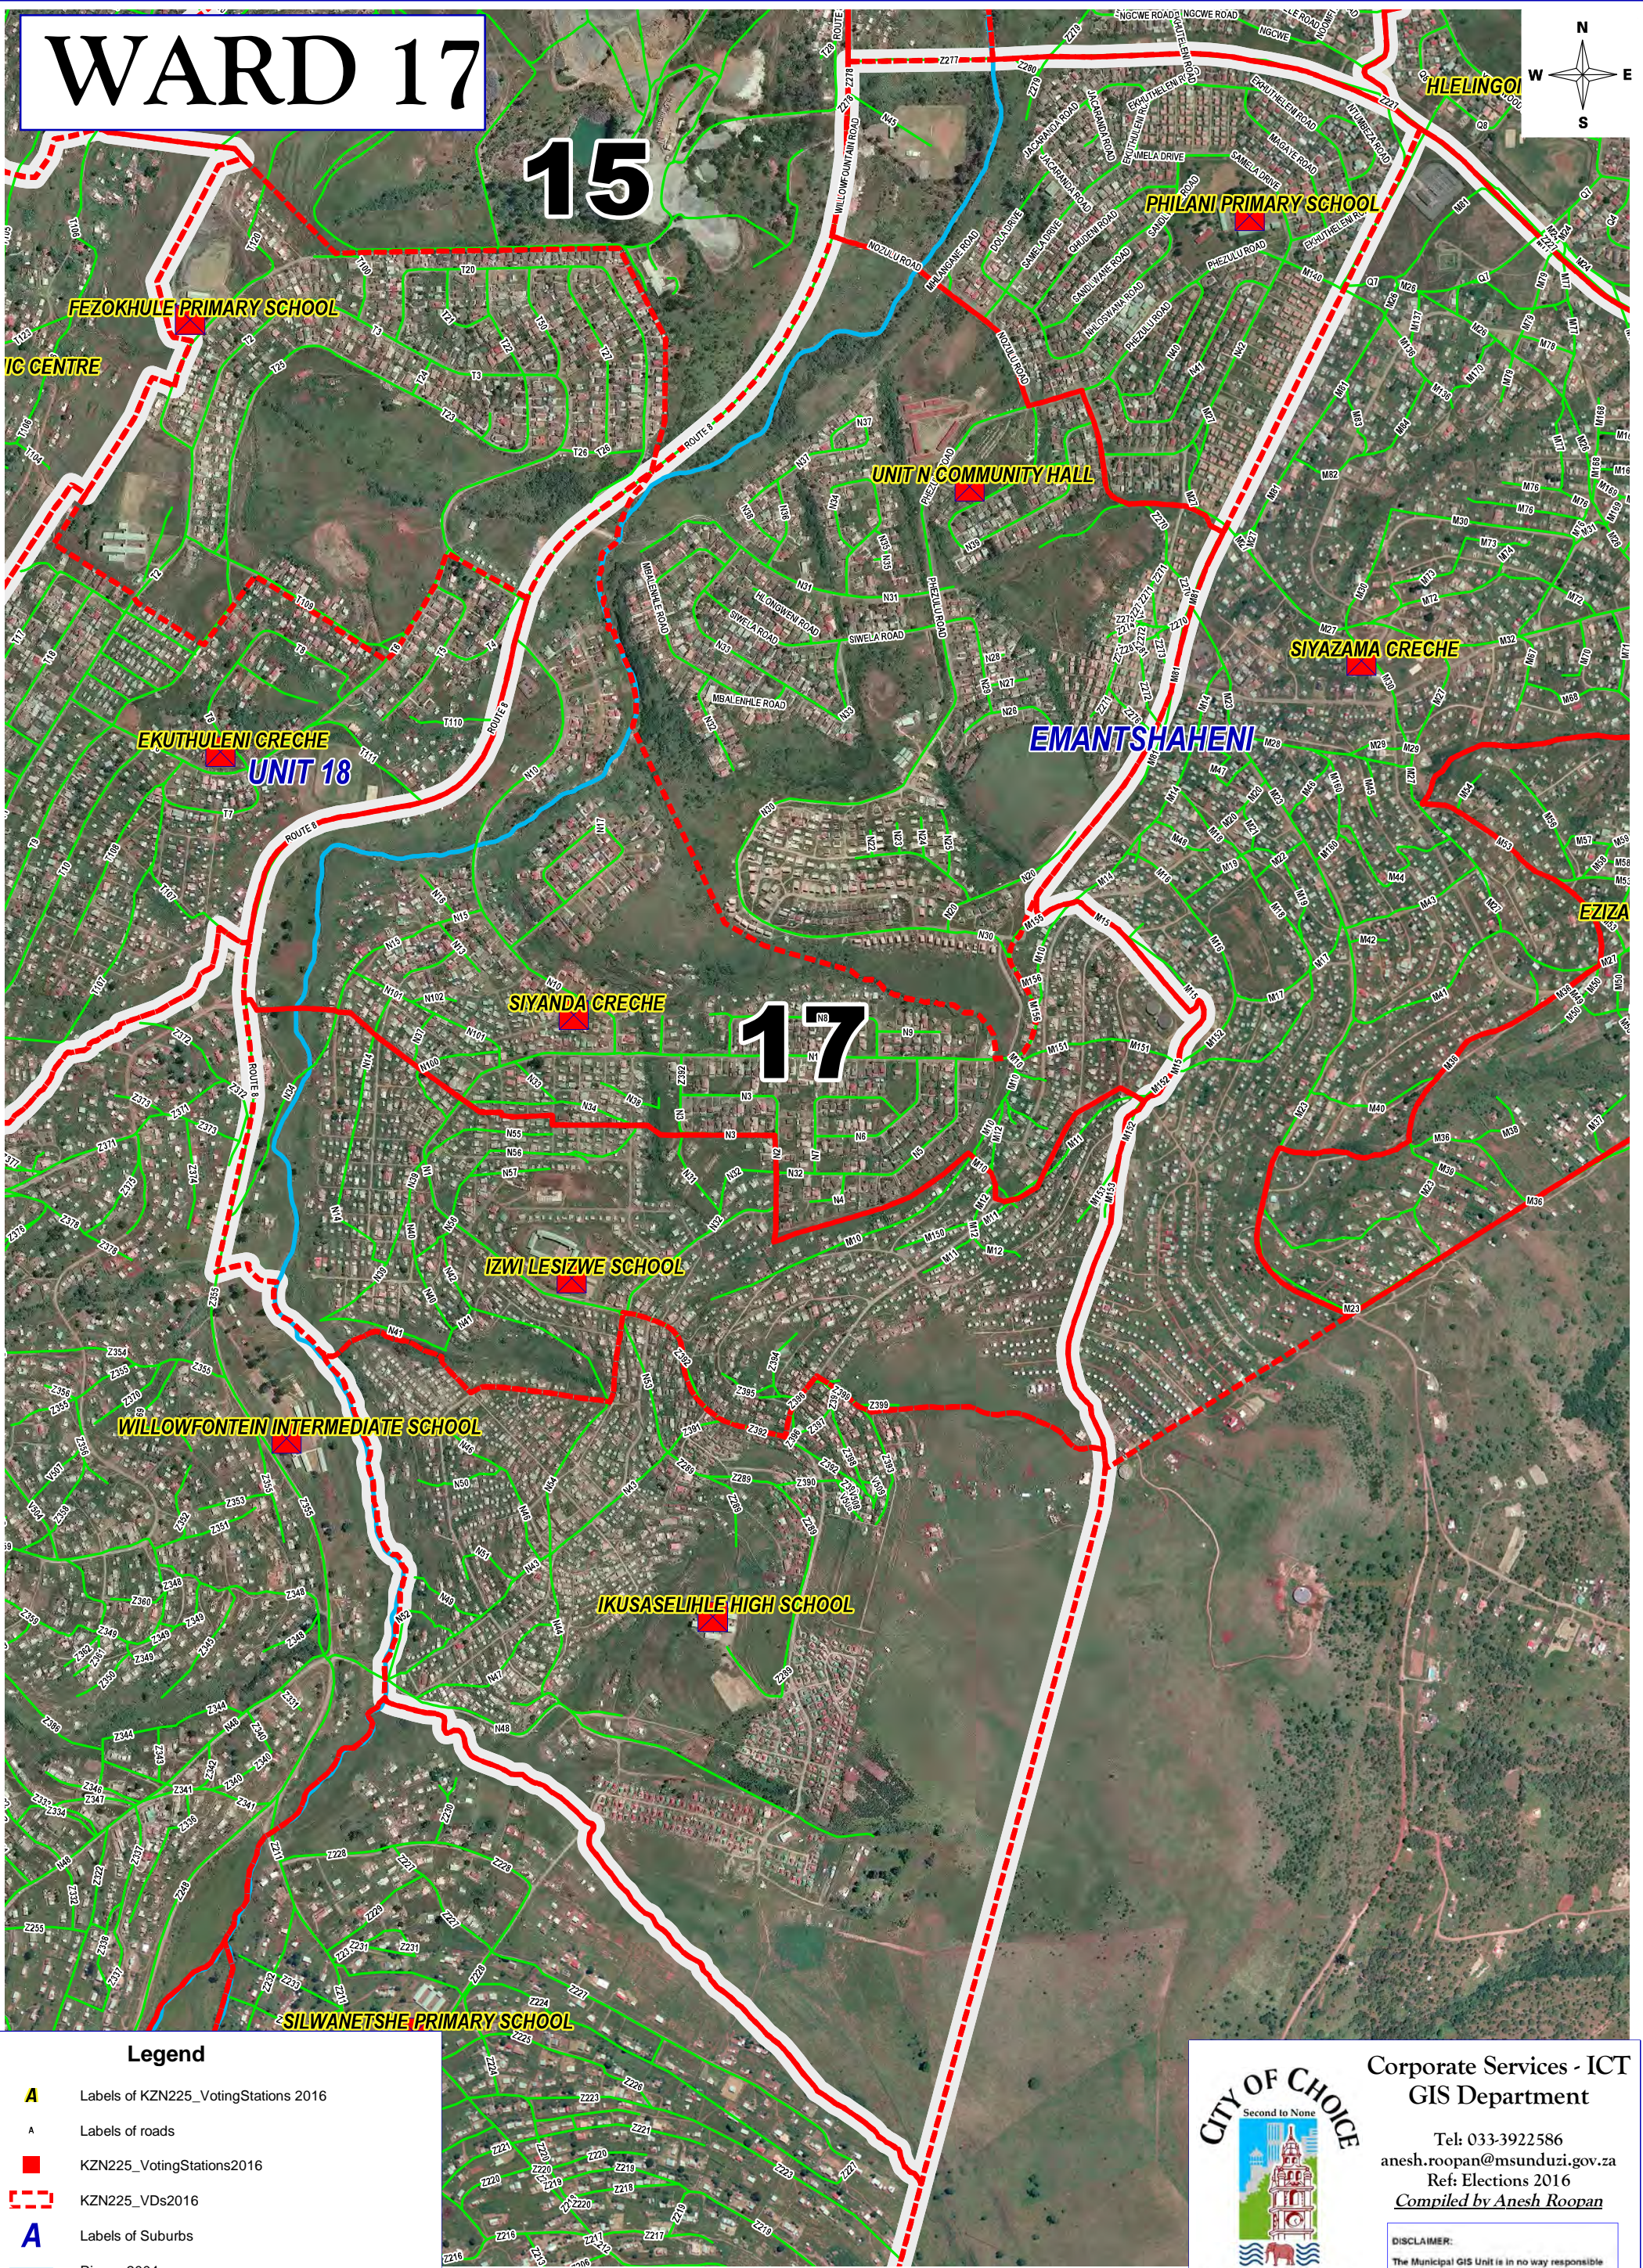

WARD 17

15

17

Legend

- A Labels of KZN225_VotingStations 2016
- A Labels of roads
- KZN225_VotingStations2016
- KZN225_VDs2016
- A Labels of Suburbs
- Rivers_2004
- kzn225_Wards 2016

Corporate Services - ICT
GIS Department

Tel: 033-3922586
anesh.roopan@msunduzi.gov.za
Ref: Elections 2016

Compiled by Anesh Roopan

DISCLAIMER: