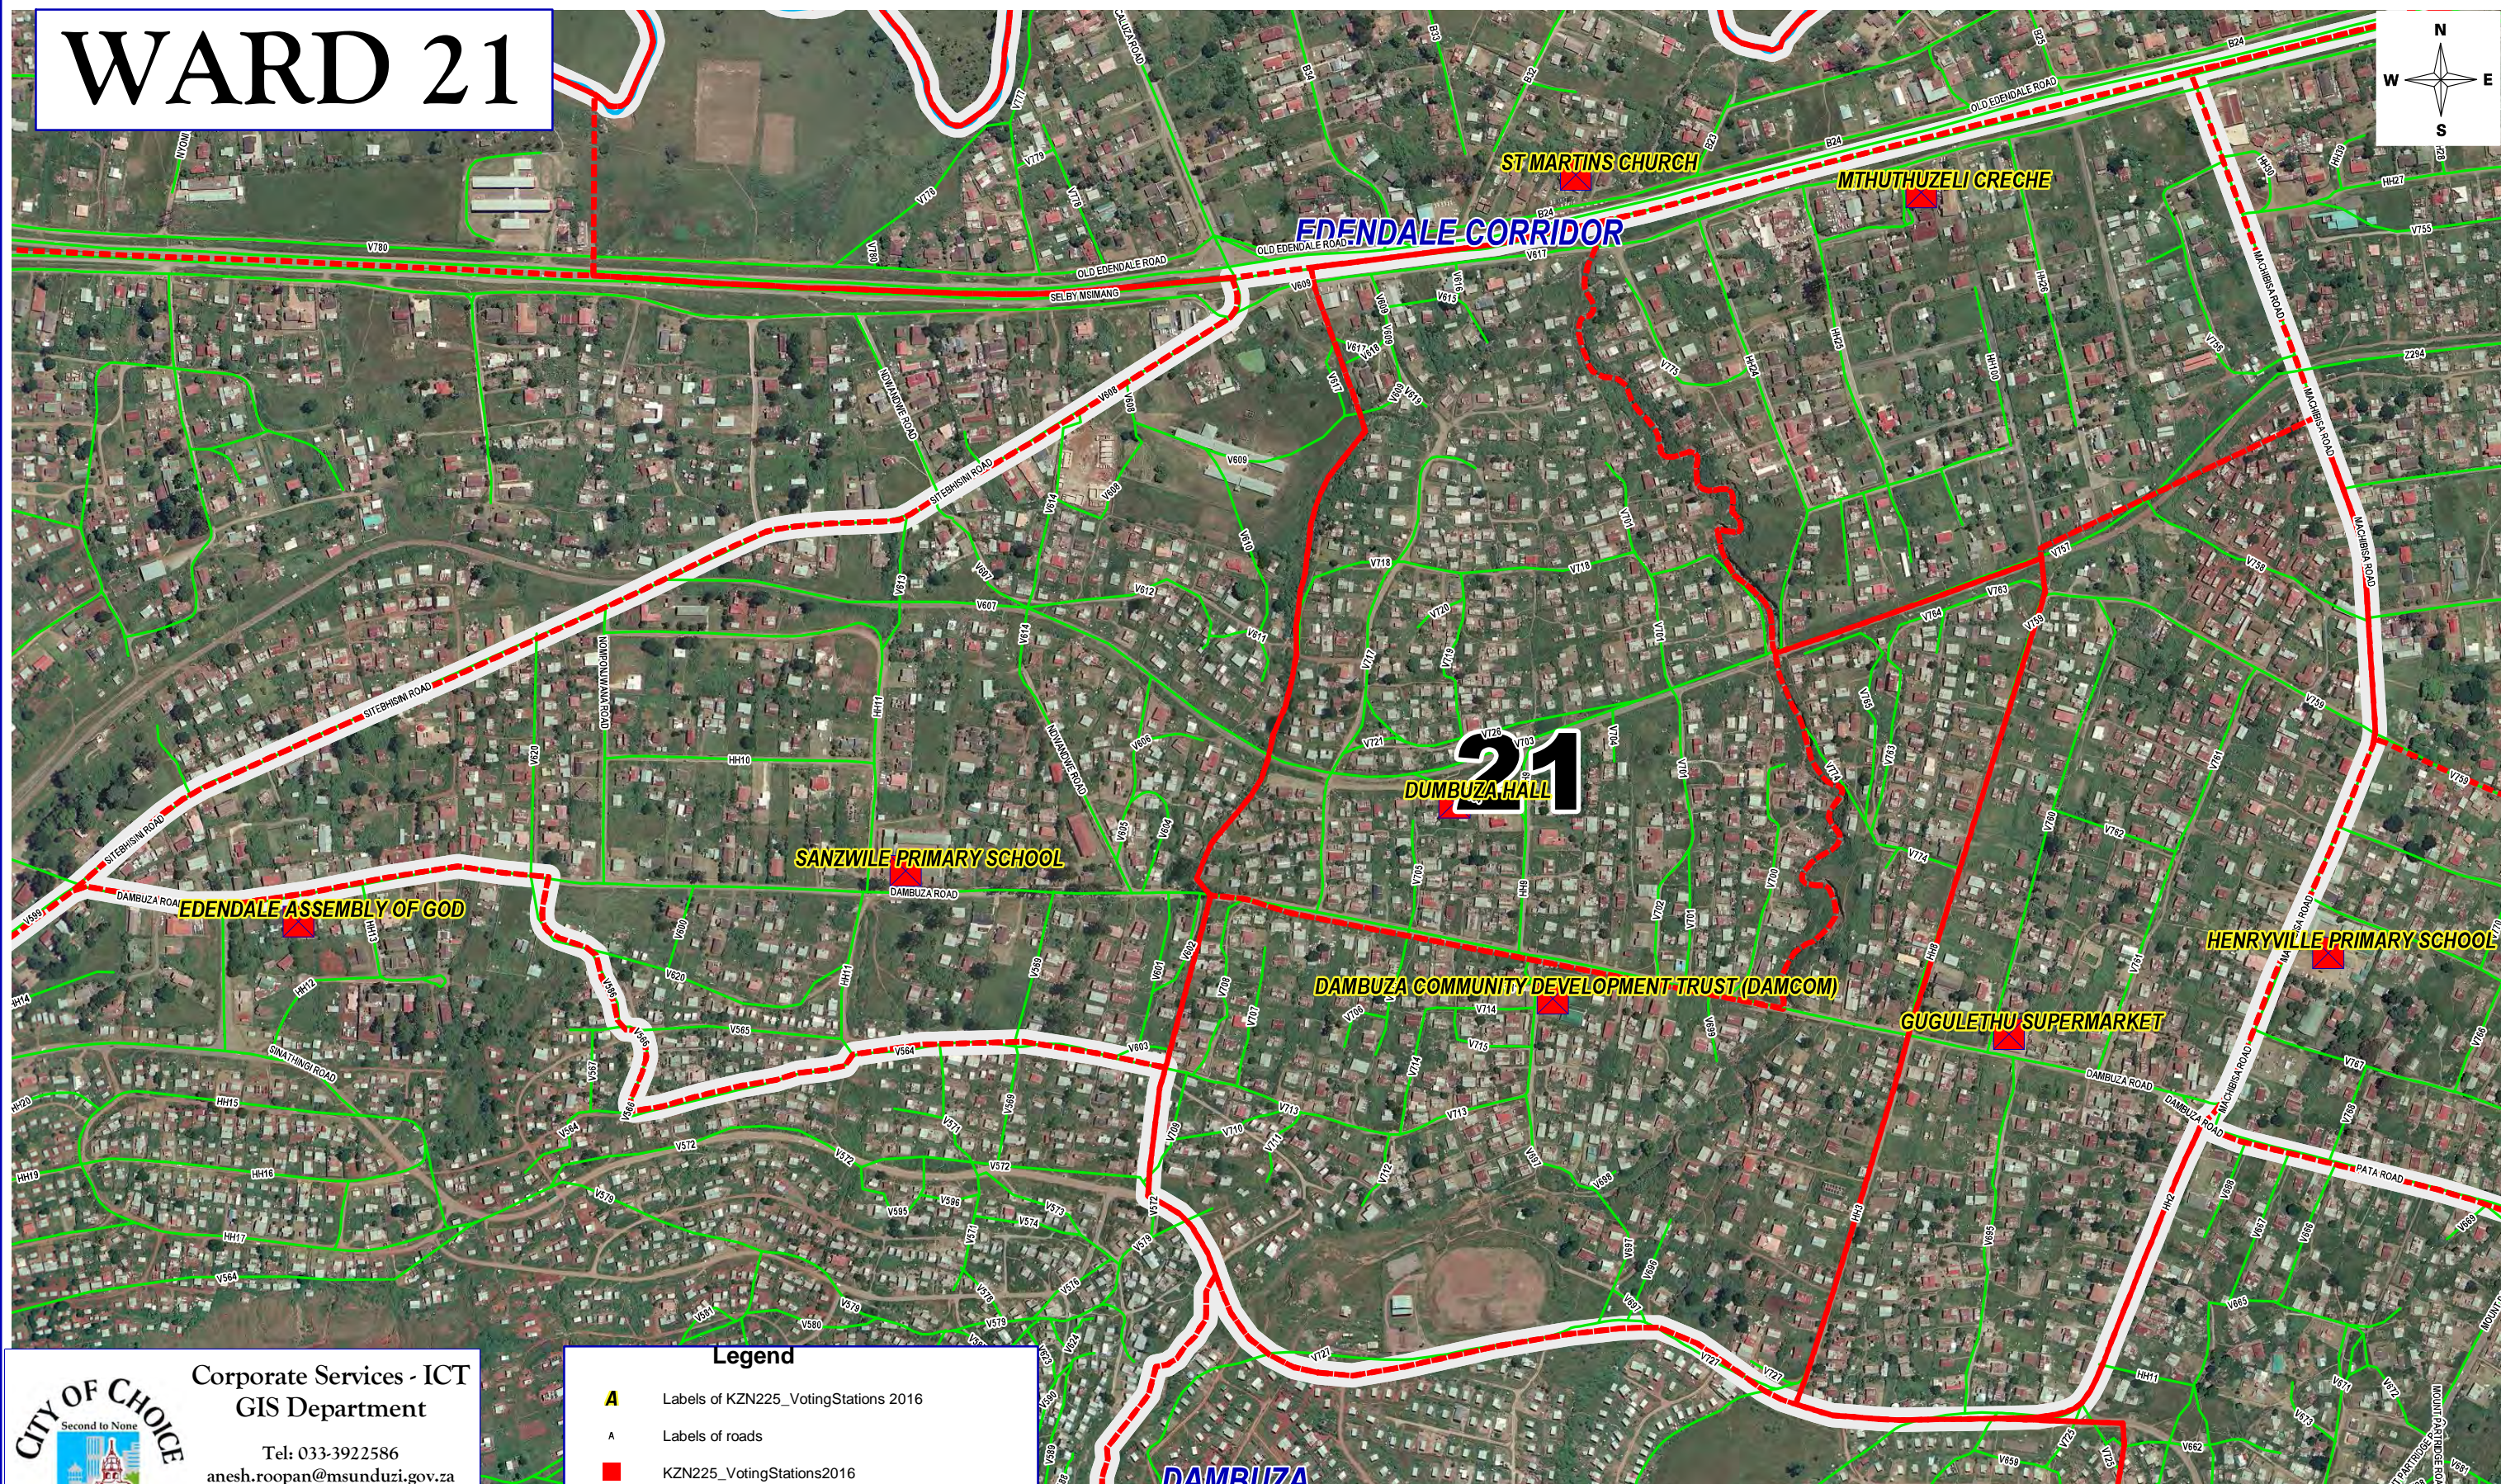

WARD 21

Corporate Services - ICT
GIS Department

Tel: 033-3922586
anesh.roopan@msunduzi.gov.za
Ref: Elections 2016
Compiled by Anesh Roopan

Legend

- Labels of KZN225_VotingStations 2016
- Labels of roads
- KZN225_VotingStations2016
- KZN225_VDs2016
- A Labels of Suburbs
- Rivers_2004
- kzn225_Wards 2016