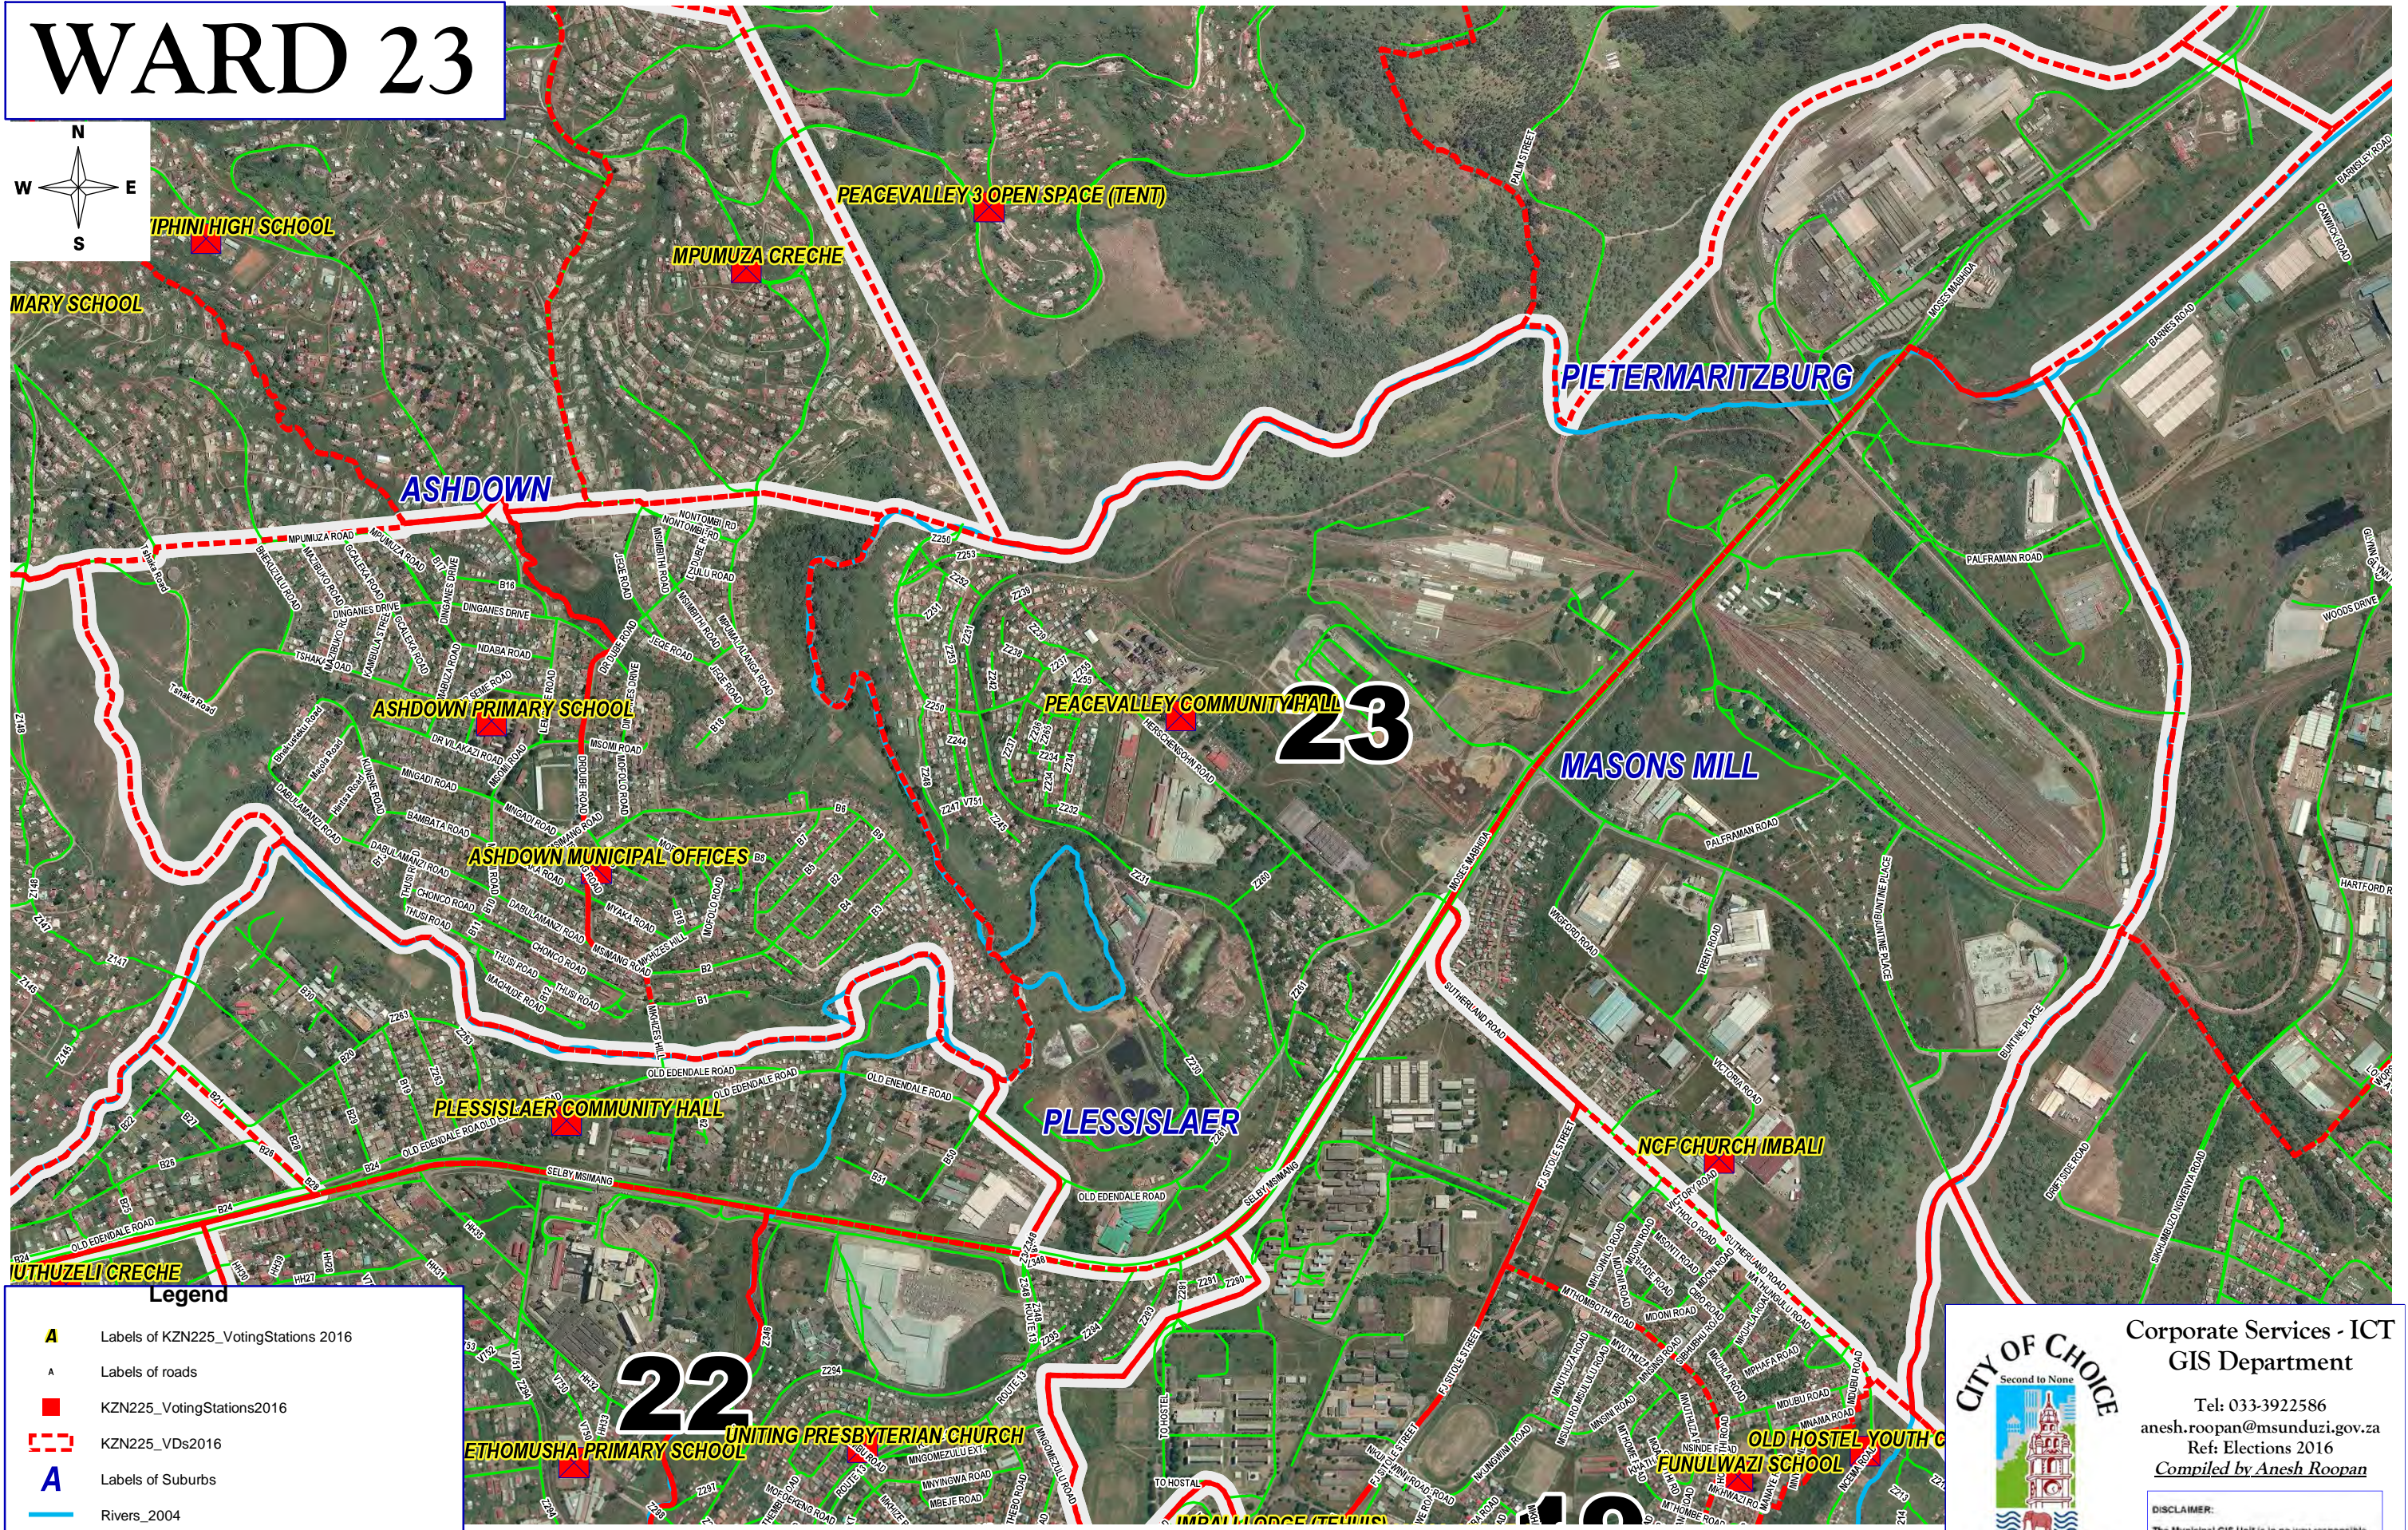

WARD 23

Legend

- A** Labels of KZN225_VotingStations 2016
- A** Labels of roads
- KZN225_VotingStations2016
- KZN225_VDs2016
- A** Labels of Suburbs
- Rivers_2004
- kzn225_Wards 2016

CITY OF CHOICE
Second to None