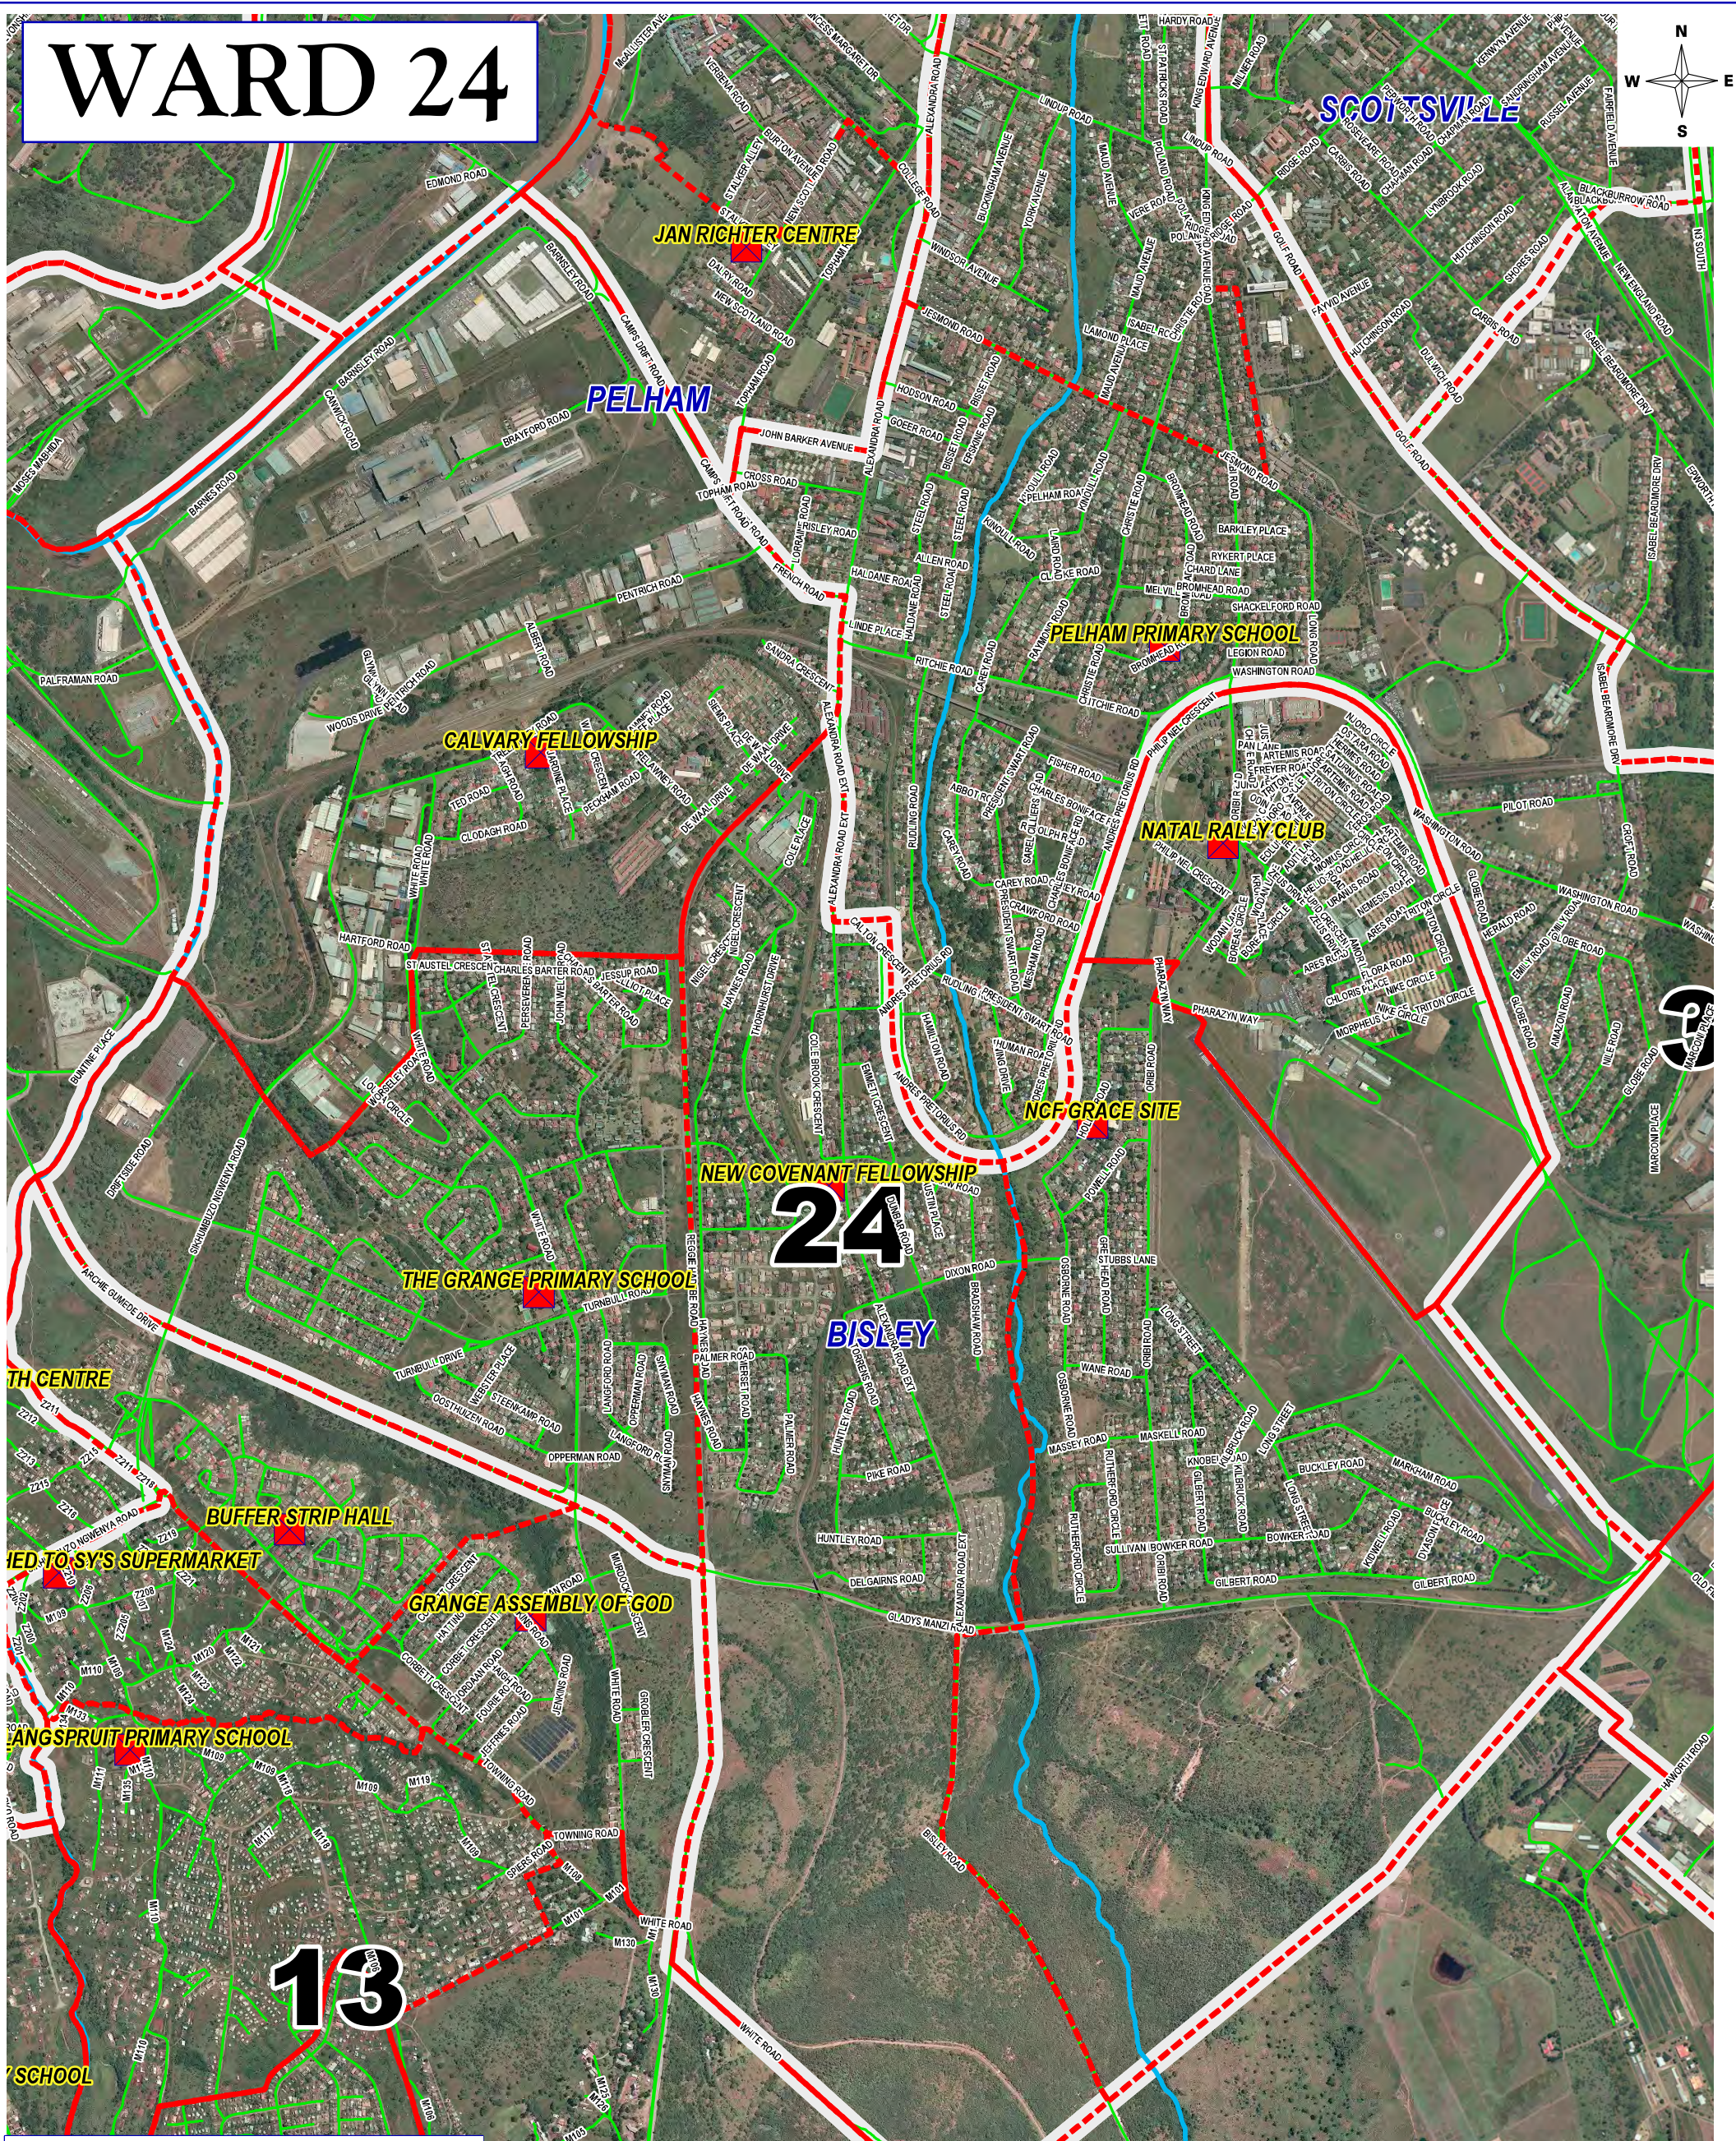

WARD 24

Legend

- ▲ Labels of KZN225_VotingStations 2016
- A Labels of roads
- KZN225_VotingStations2016
- KZN225_VDs2016
- A Labels of Suburbs
- Rivers_2004
- kzn225_Wards 2016

**PIETERMARITZBURG
MSUNDUZI**