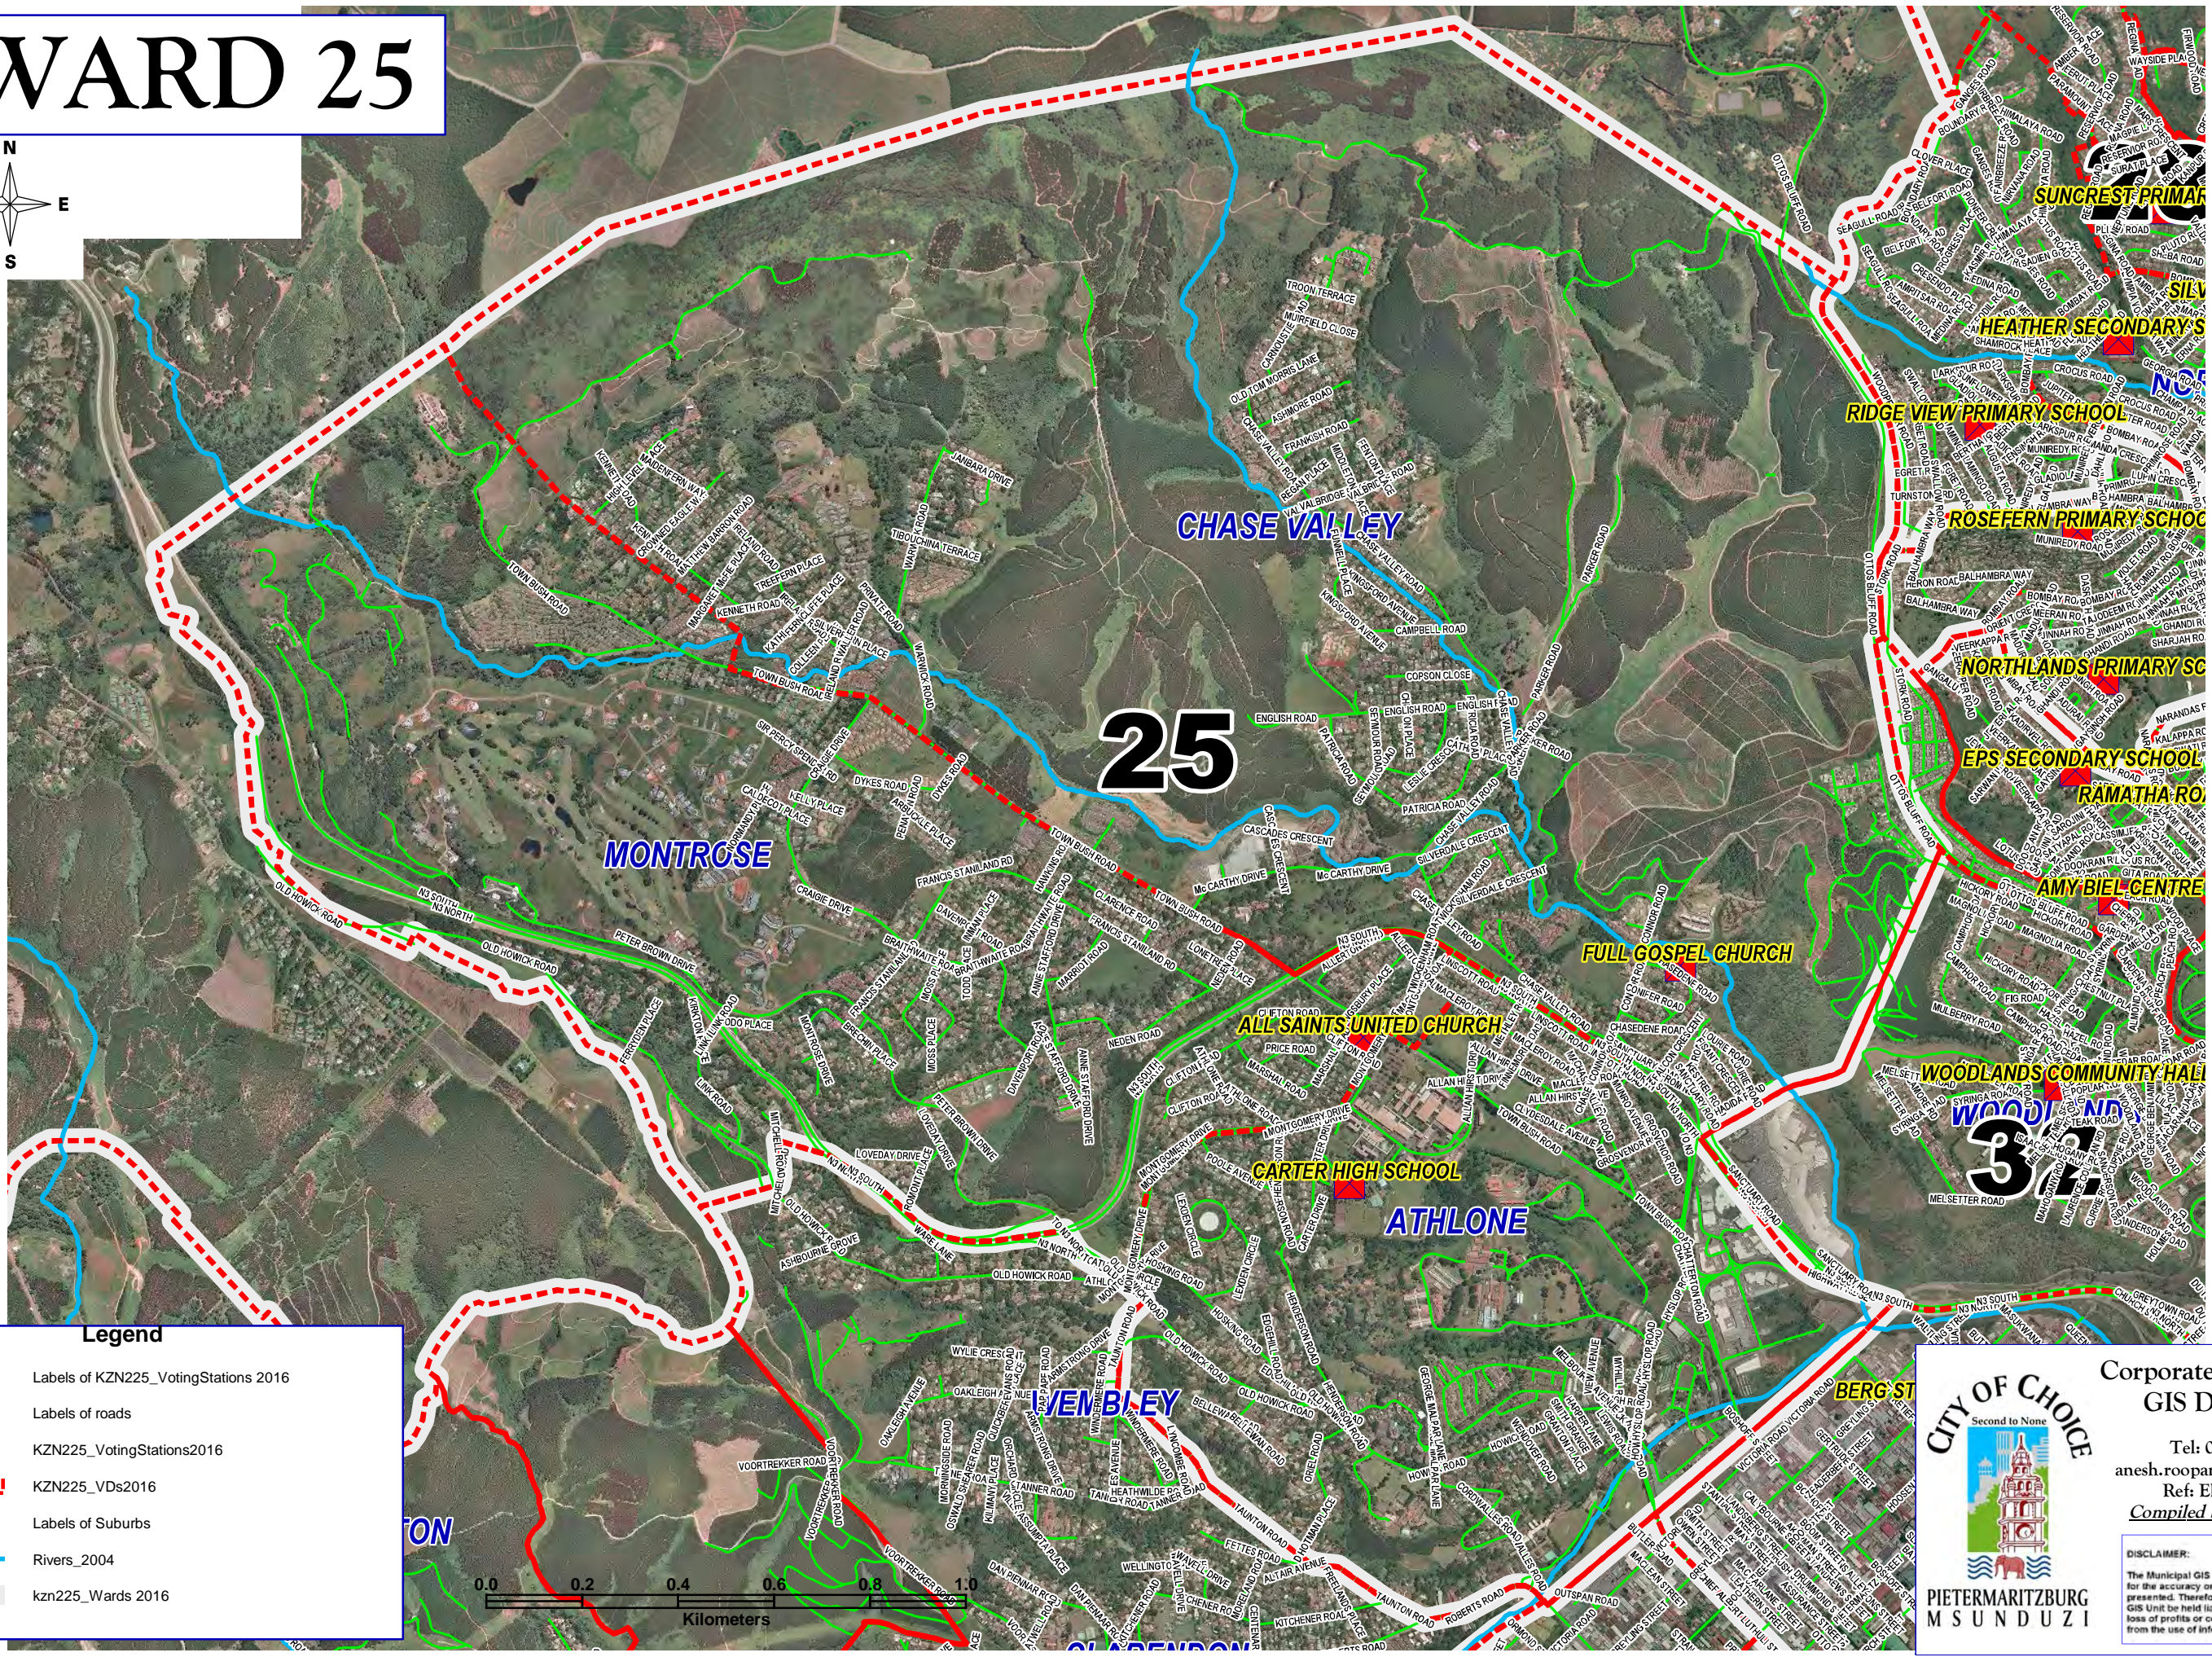

WARD 25

Legend

- ▲ Labels of KZN225_VotingStations 2016
- A Labels of roads
- KZN225_VotingStations2016
- KZN225_VDs2016
- A Labels of Suburbs
- Rivers_2004
- kzn225_Wards 2016

Corporate Services - ICT
GIS Department

Tel: 033-3922586
anesh.roopan@msunduzi.gov.za
Ref: Elections 2016
Compiled by Anesh Roopan

DISCLAIMER:
The Municipal GIS Unit is in no way responsible for the accuracy or completeness of data here presented. Therefore in no event will the Municipal GIS Unit be held liable for damages, including loss of profits or consequential damages arising from the use of information herein.