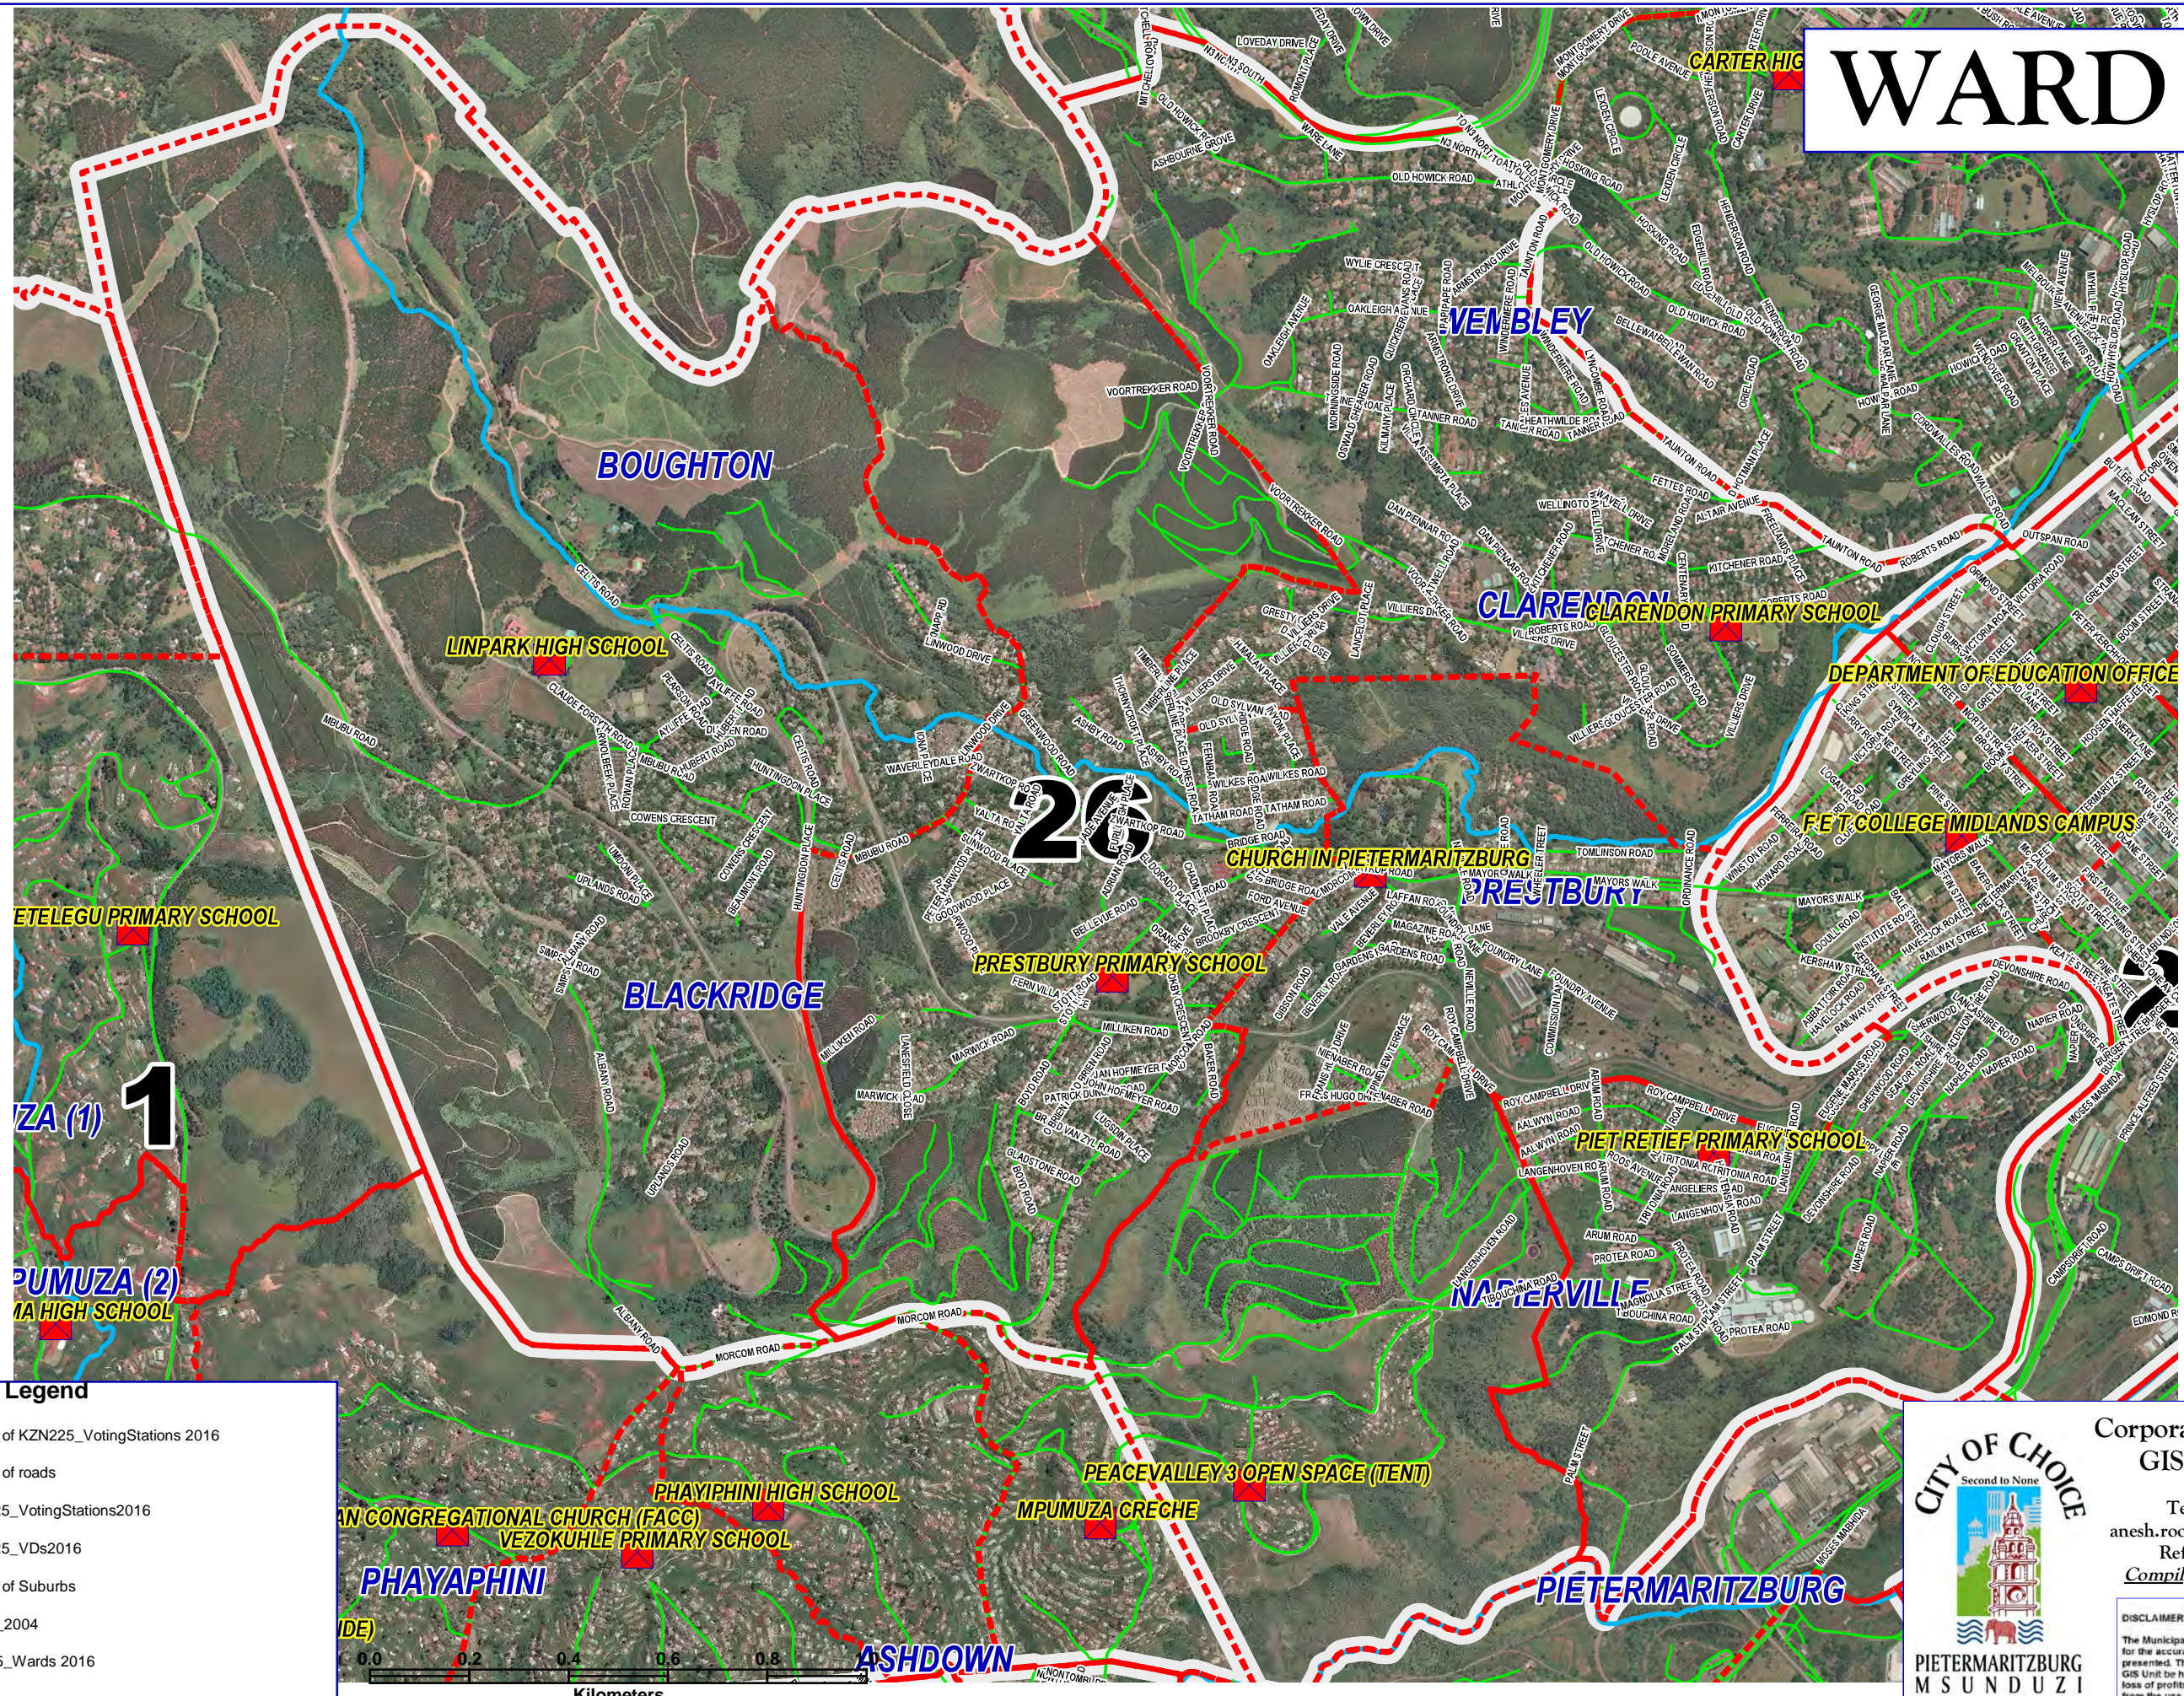

WARD 26

Legend

- Labels of KZN225_VotingStations 2016
- A Labels of roads
- KZN225_VotingStations2016
- KZN225_VDs2016
- A Labels of Suburbs
- Rivers_2004
- kzn225_Wards 2016

Corporate Services - ICT
GIS Department