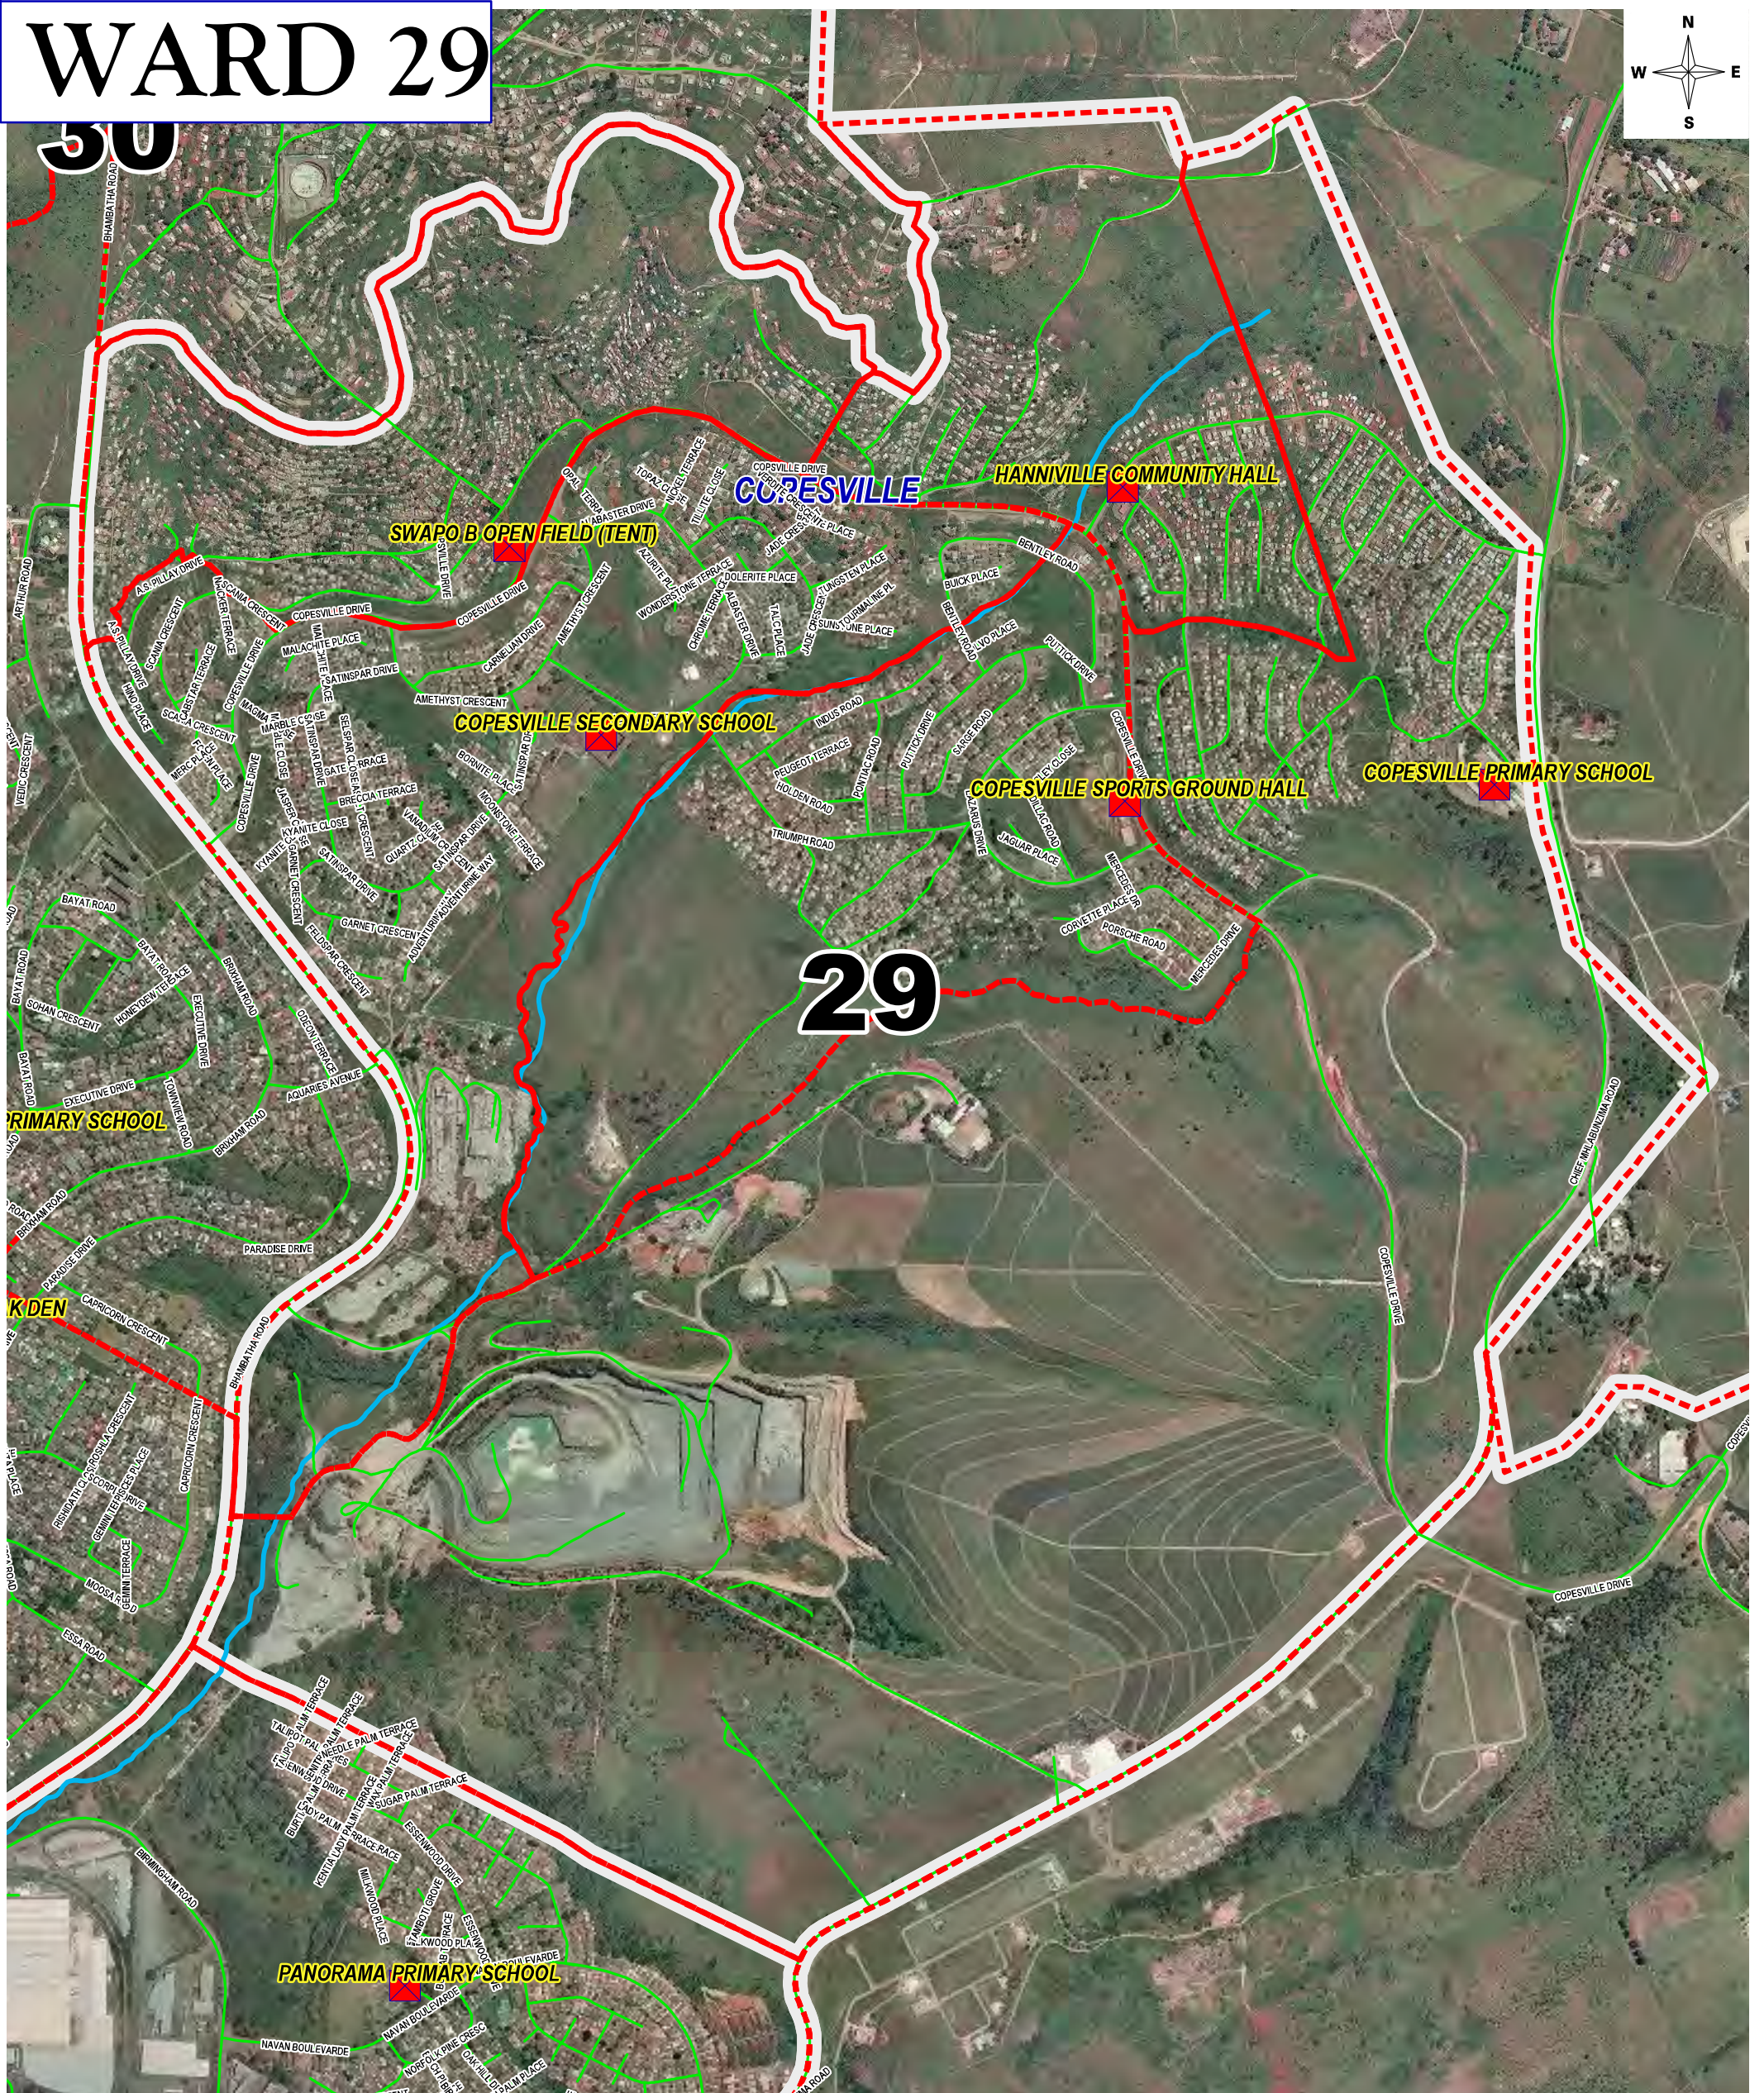

WARD 29

Legend

- ▲ Labels of KZN225_VotingStations 2016
- A Labels of roads
- KZN225_VotingStations2016
- KZN225_VDs2016
- A Labels of Suburbs
- Rivers_2004
- kzn225_Wards 2016

Corporate Services - ICT
GIS Department

Tel: 033-3922586
anesh.roopan@msunduzi.gov.za
Ref: Elections 2016
Compiled by Anesh Roopan

DISCLAIMER: