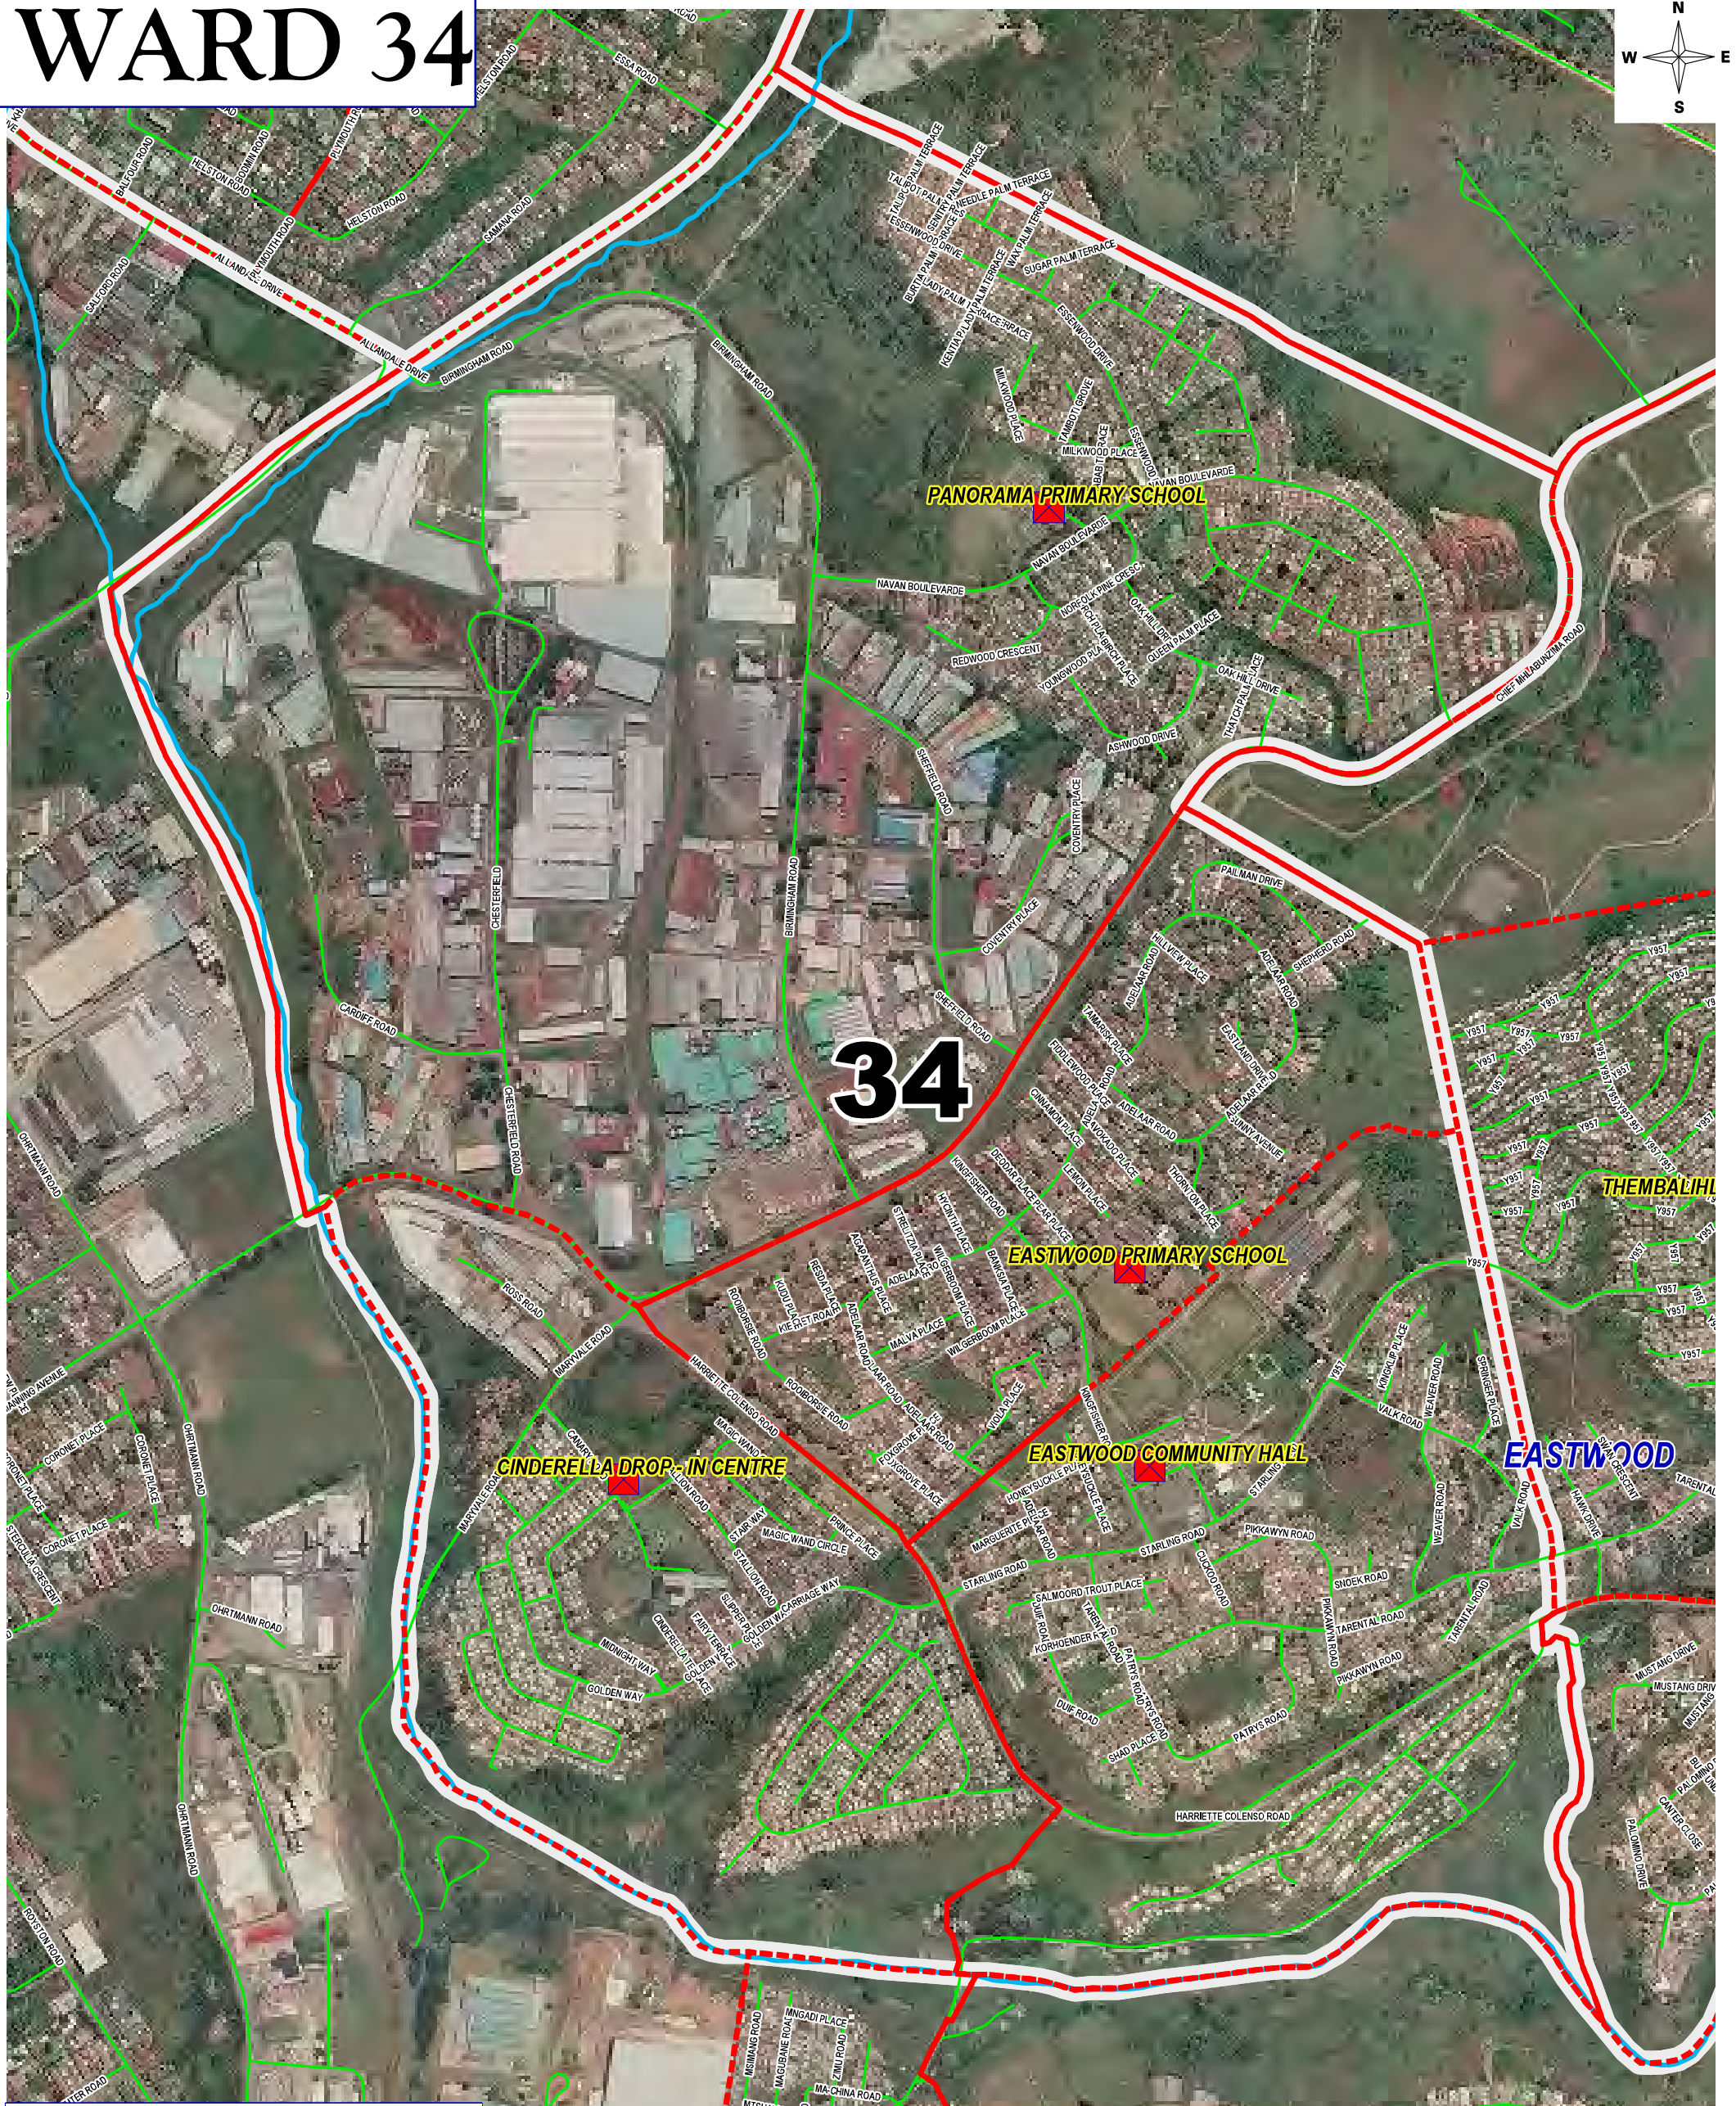

WARD 34

Legend

- ▲ Labels of KZN225_VotingStations 2016
- A Labels of roads
- KZN225_VotingStations2016
- KZN225_VDs2016
- A Labels of Suburbs
- Rivers_2004
- kzn225_Wards 2016

Corporate Services - ICT
GIS Department

Tel: 033-3922586
anesh.roopan@msunduzi.gov.za
Ref: Elections 2016
Compiled by Anesh Roopan