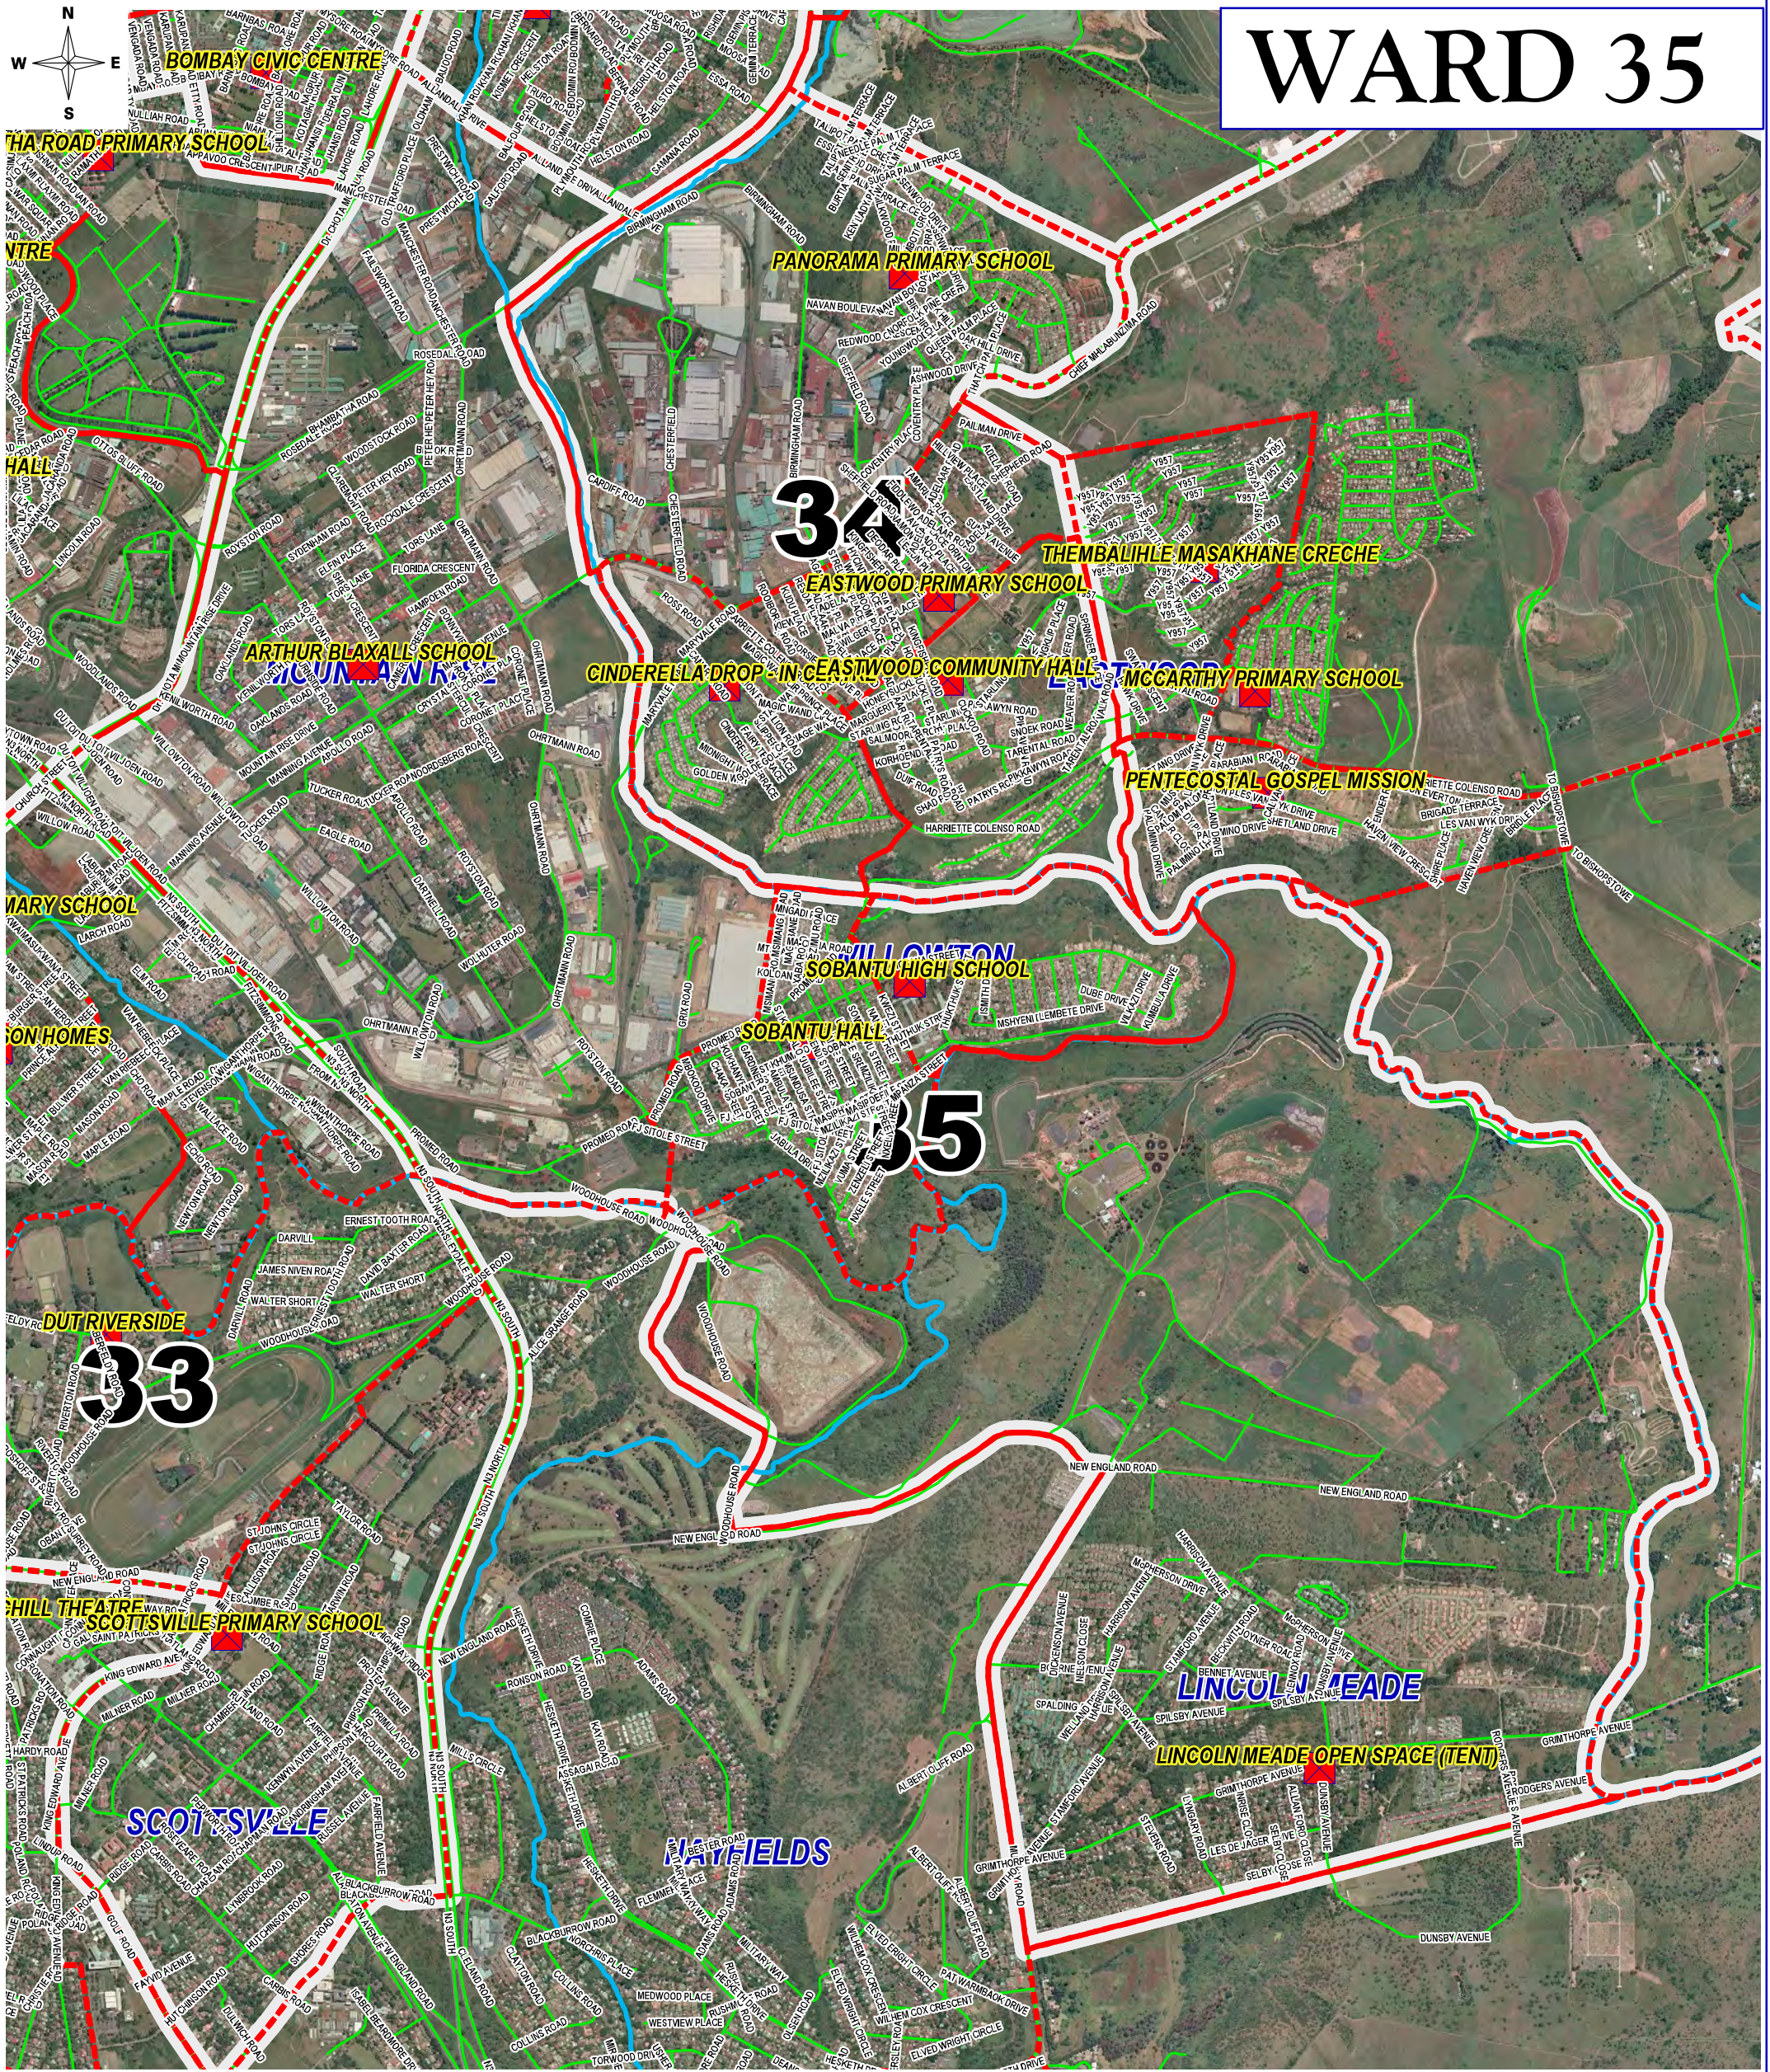

WARD 35

Legend

- A Labels of KZN225_VotingStations 2016
- A Labels of roads
- KZN225_VotingStations2016
- KZN225_VDs2016
- A Labels of Suburbs
- Rivers_2004
- kzn225_Wards 2016

**Corporate Services - ICT
GIS Department**

Tel: 033-3922586
anesh.roopan@msunduzi.gov.za
 Ref: Elections 2016
Compiled by Anesh Roopan

DISCLAIMER:
 The Municipal GIS Unit is in no way responsible for the accuracy or completeness of data here presented. Therefore in no event will the Municipal GIS Unit be held liable for damages, including loss of profits or consequential damages arising from the use of information herein.