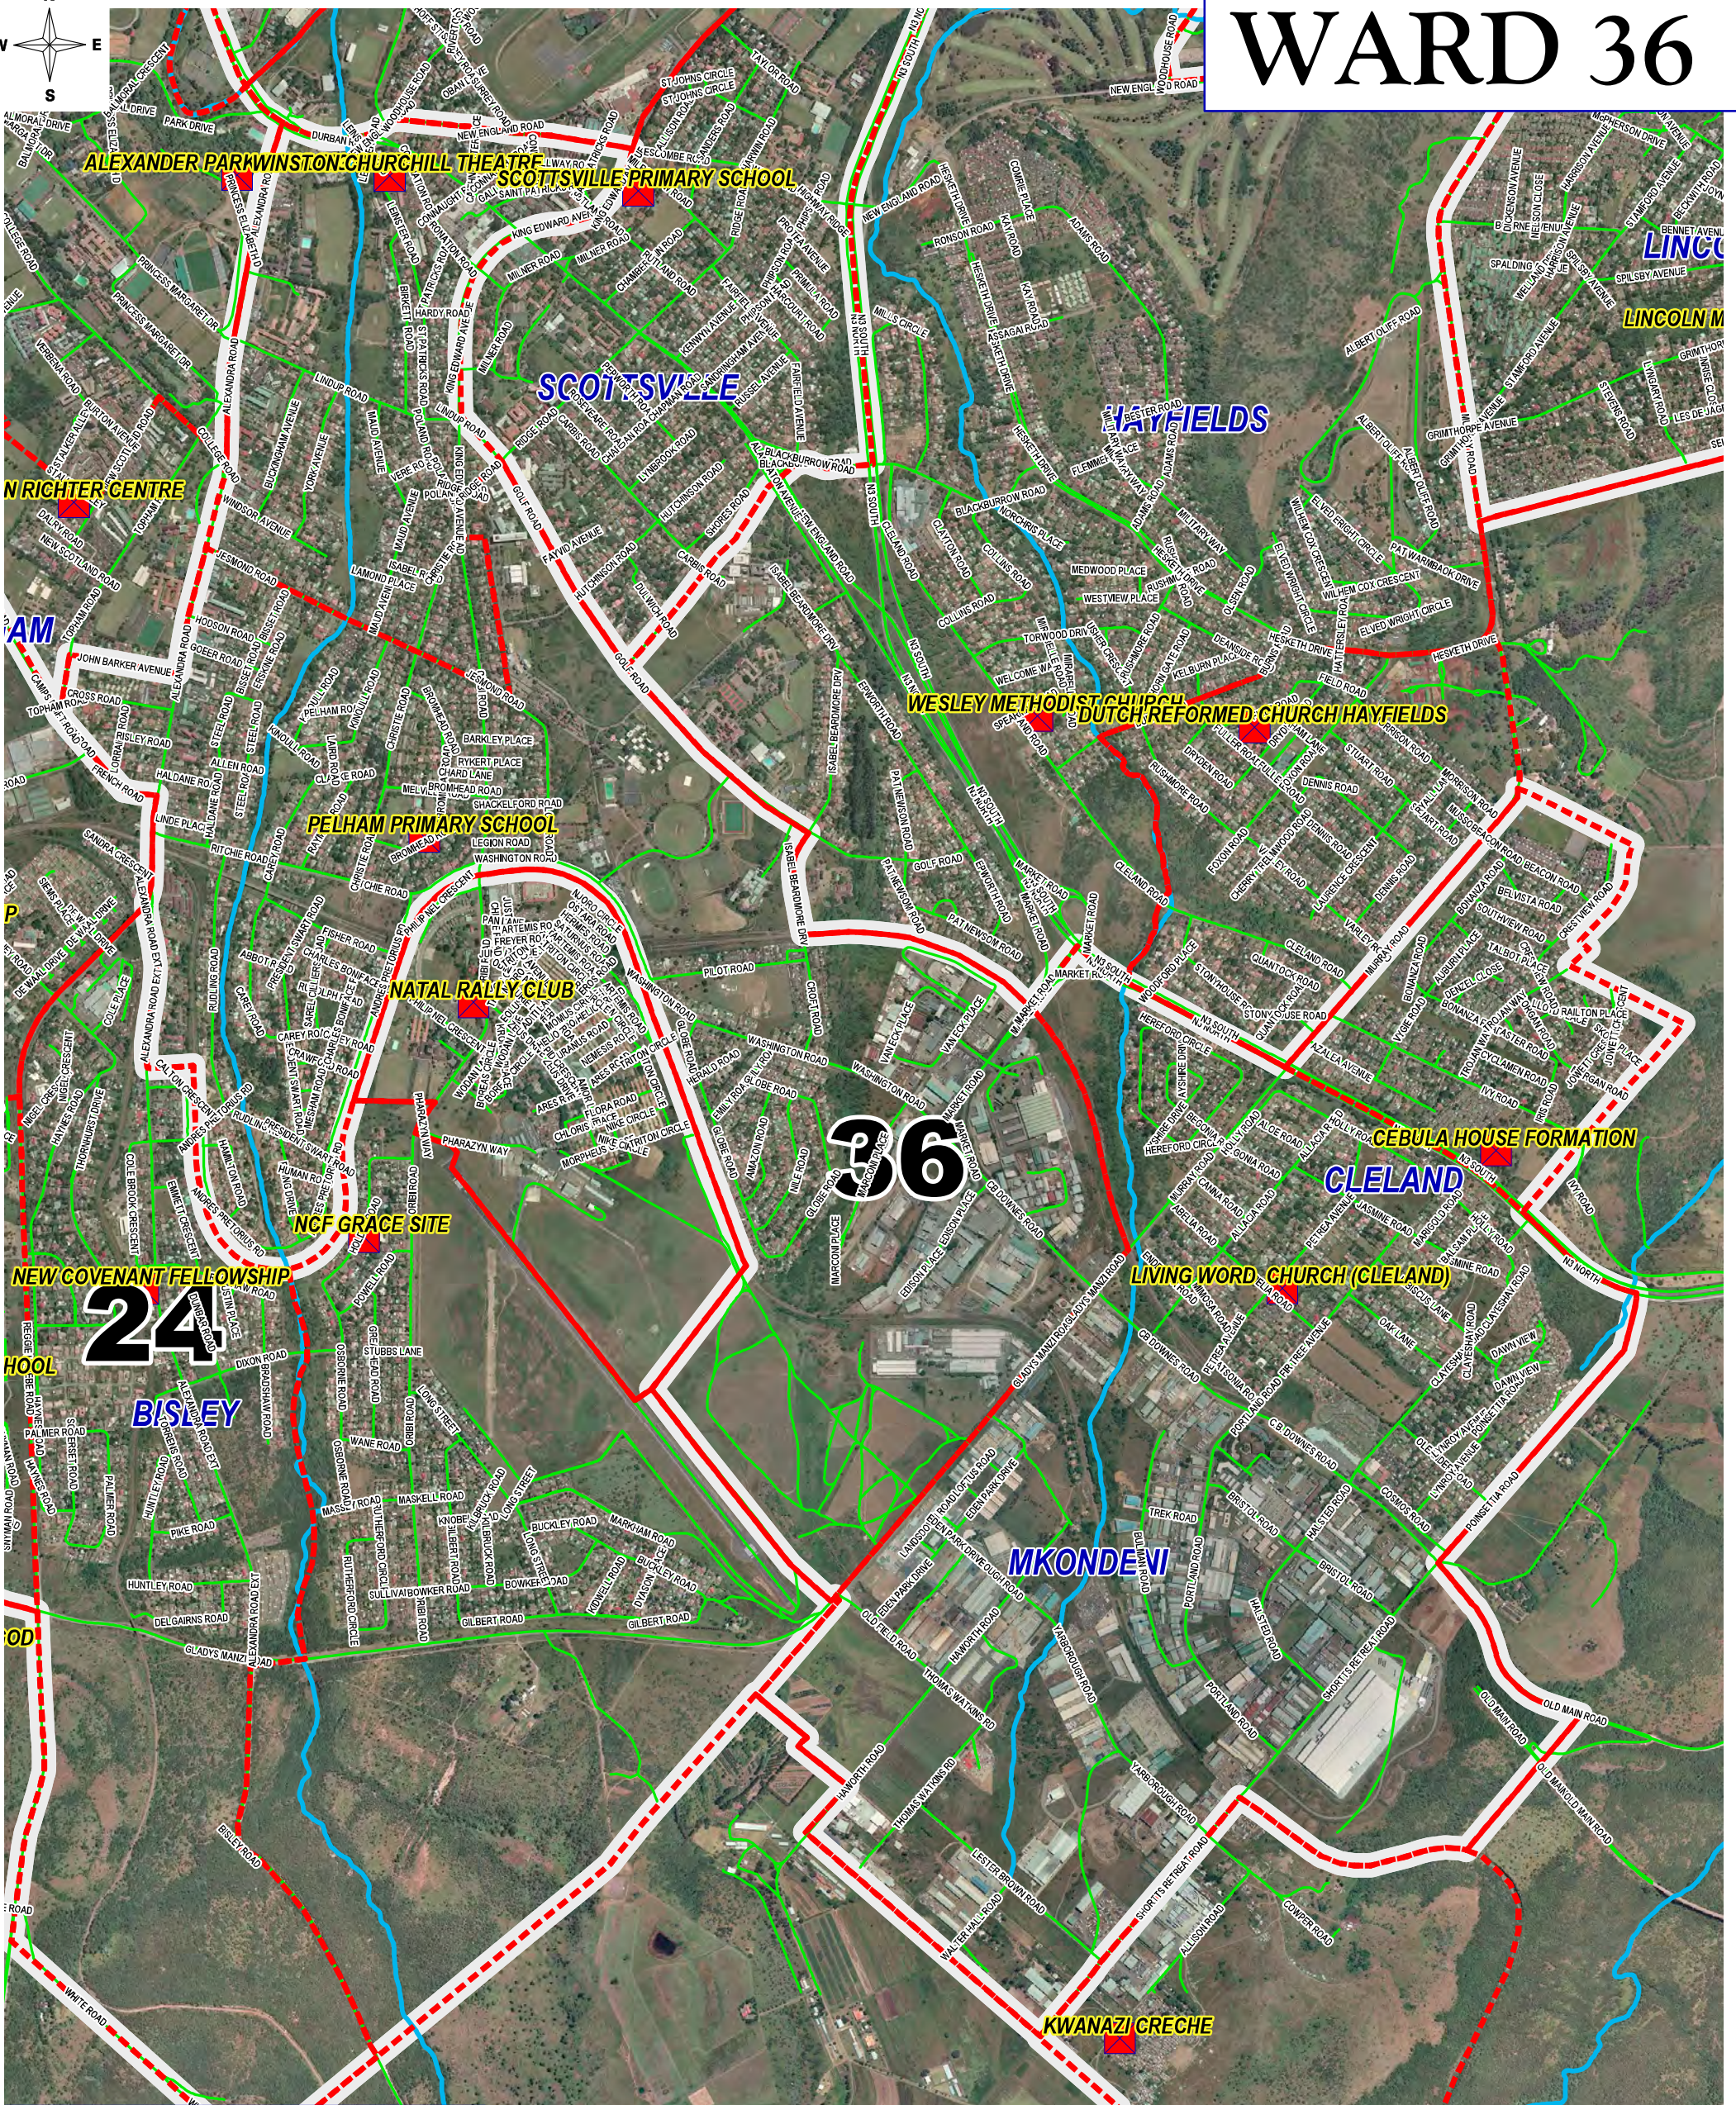

# WARD 36

**Legend**

- ▲ Labels of KZN225\_VotingStations 2016
- A Labels of roads
- KZN225\_VotingStations2016
- KZN225\_VDs2016
- A Labels of Suburbs
- Rivers\_2004
- kzn225\_Wards 2016

Corporate Services - ICT  
GIS Department

Tel: 033-3922586  
anesh.roopan@msunduzi.gov.za  
Ref: Elections 2016  
Compiled by Anesh Roopan

**DISCLAIMER:**  
The Municipal GIS Unit is in no way responsible for the accuracy or completeness of data here presented. Therefore in no event will the Municipal GIS Unit be held liable for damages, including loss of profits or consequential damages arising from the use of information herein.