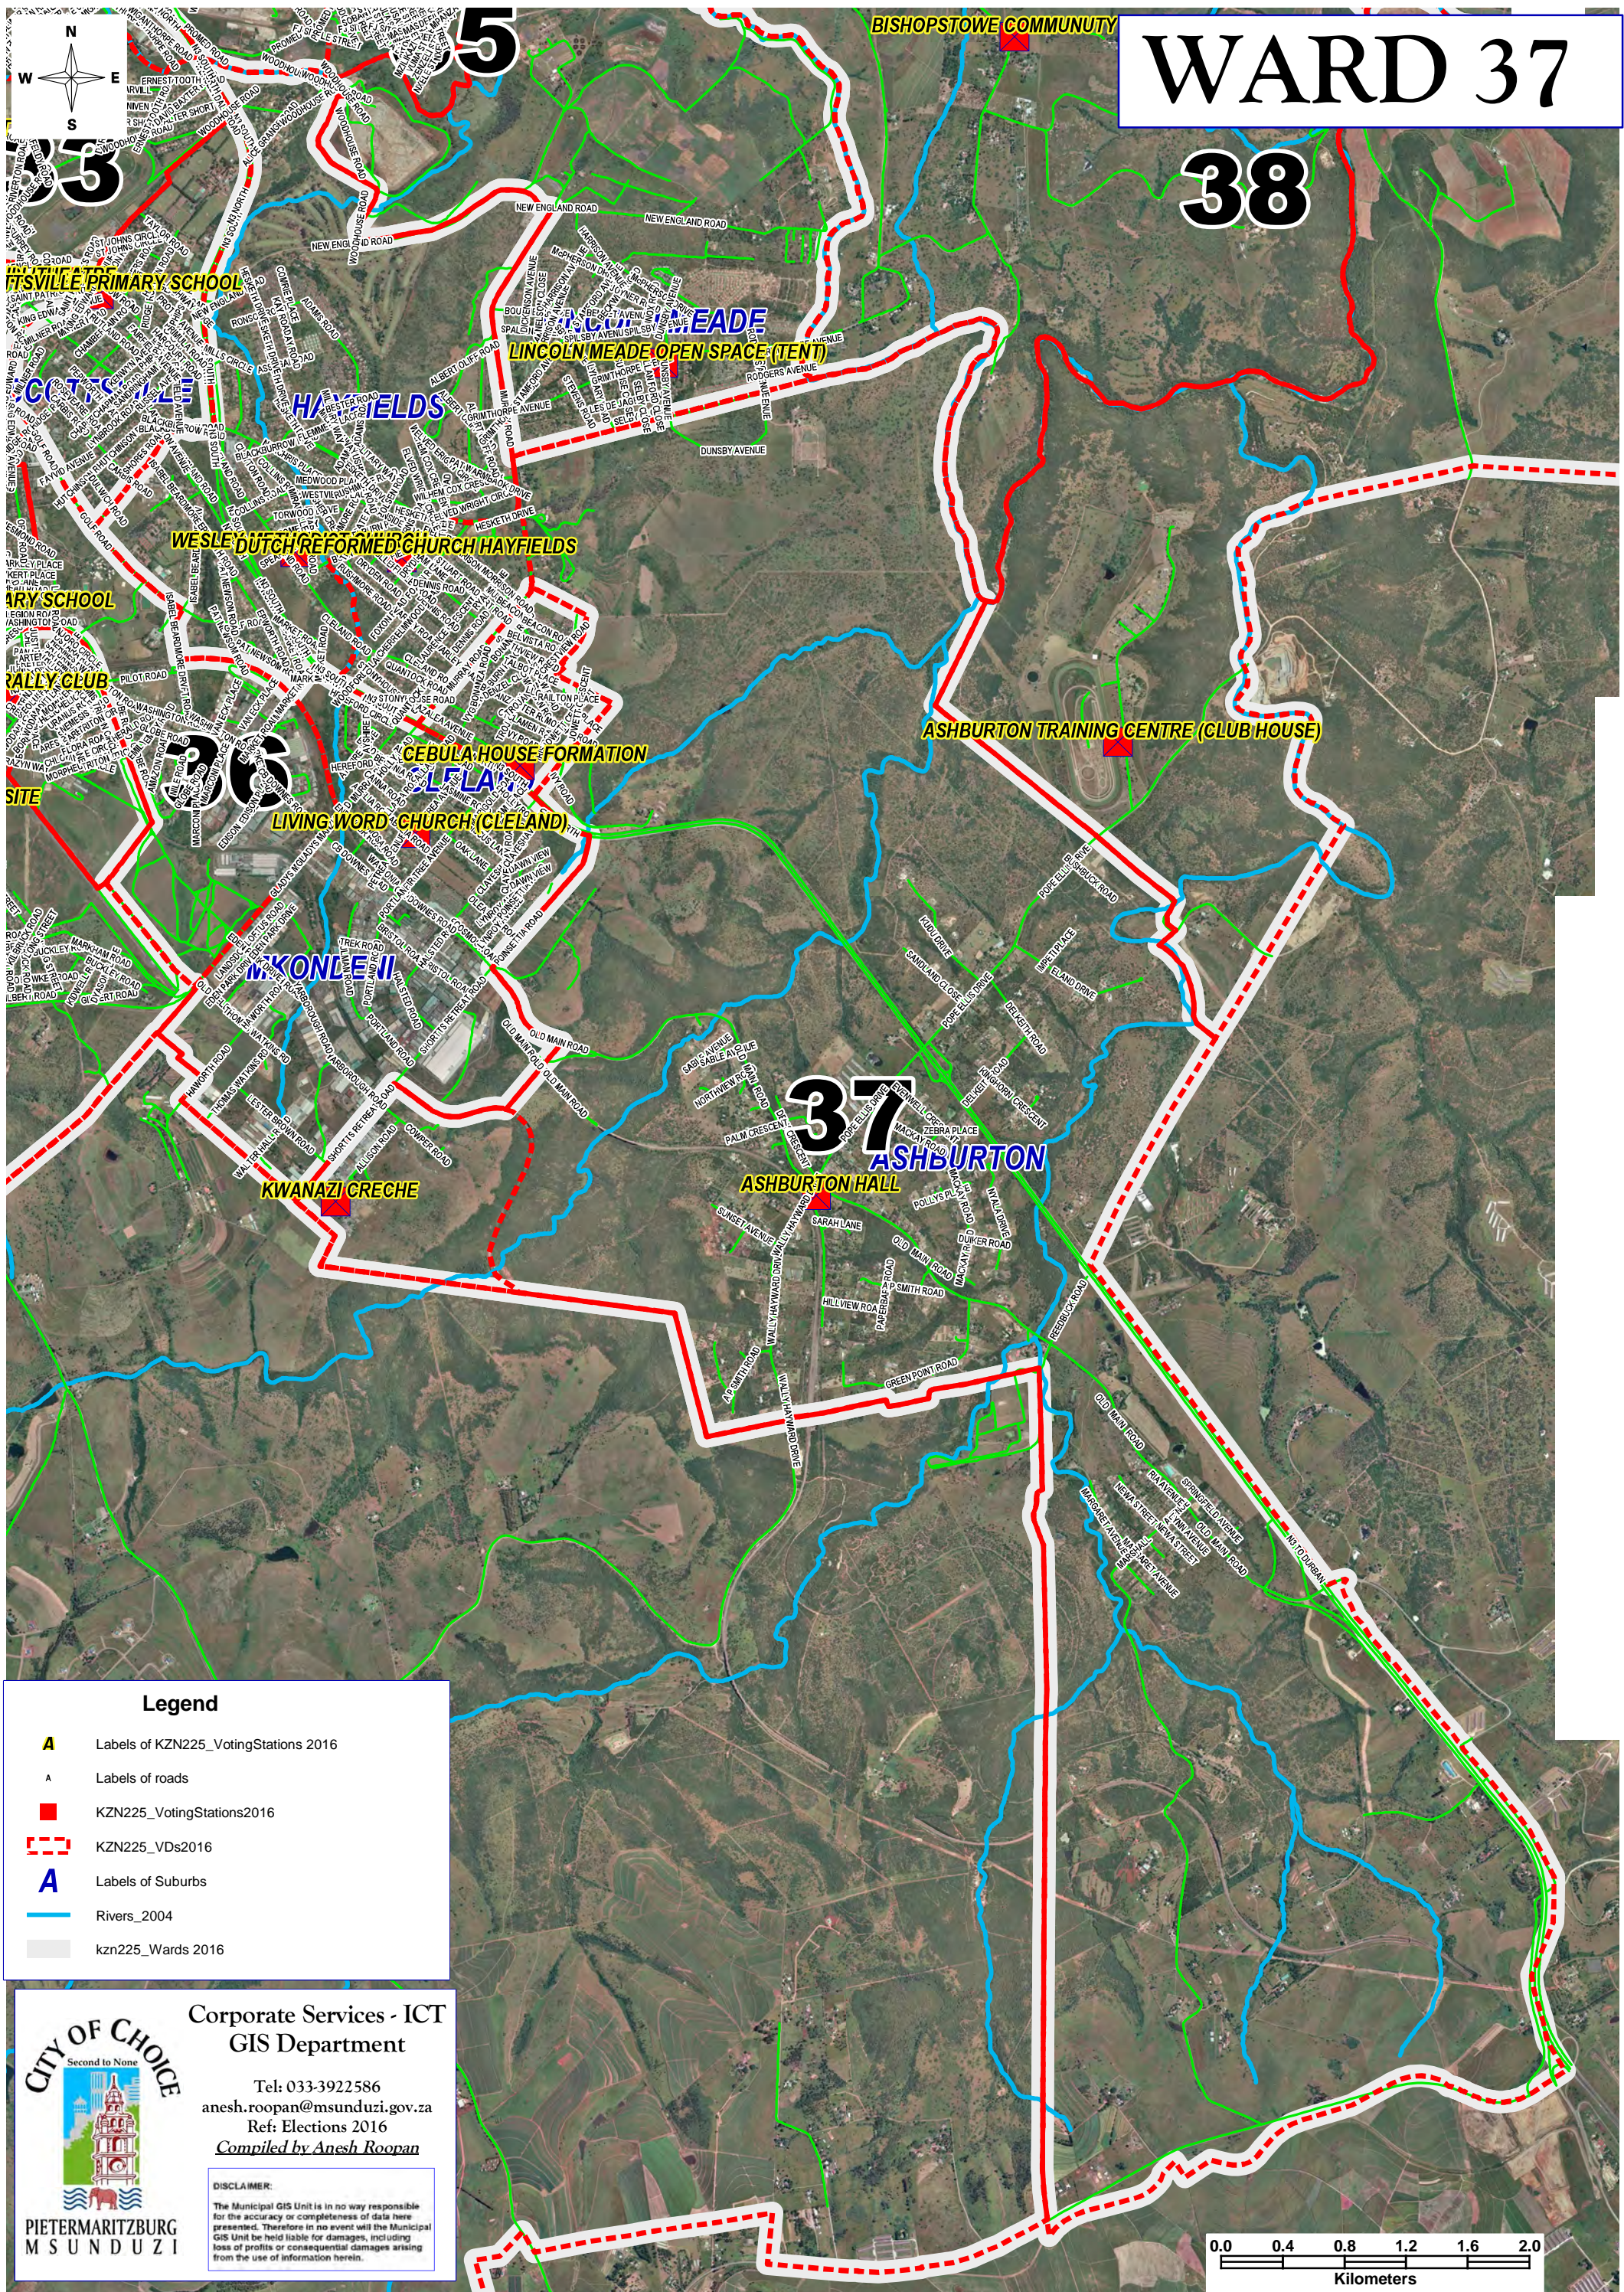

WARD 37

Legend

- **A** Labels of KZN225_VotingStations 2016
- A Labels of roads
- **■** KZN225_VotingStations2016
- **---** KZN225_VDs2016
- **A** Labels of Suburbs
- **—** Rivers_2004
- **■** kzn225_Wards 2016

Corporate Services - ICT
GIS Department

Tel: 033-3922586
anesh.roopan@msunduzi.gov.za
Ref: Elections 2016
Compiled by Anesh Roopan