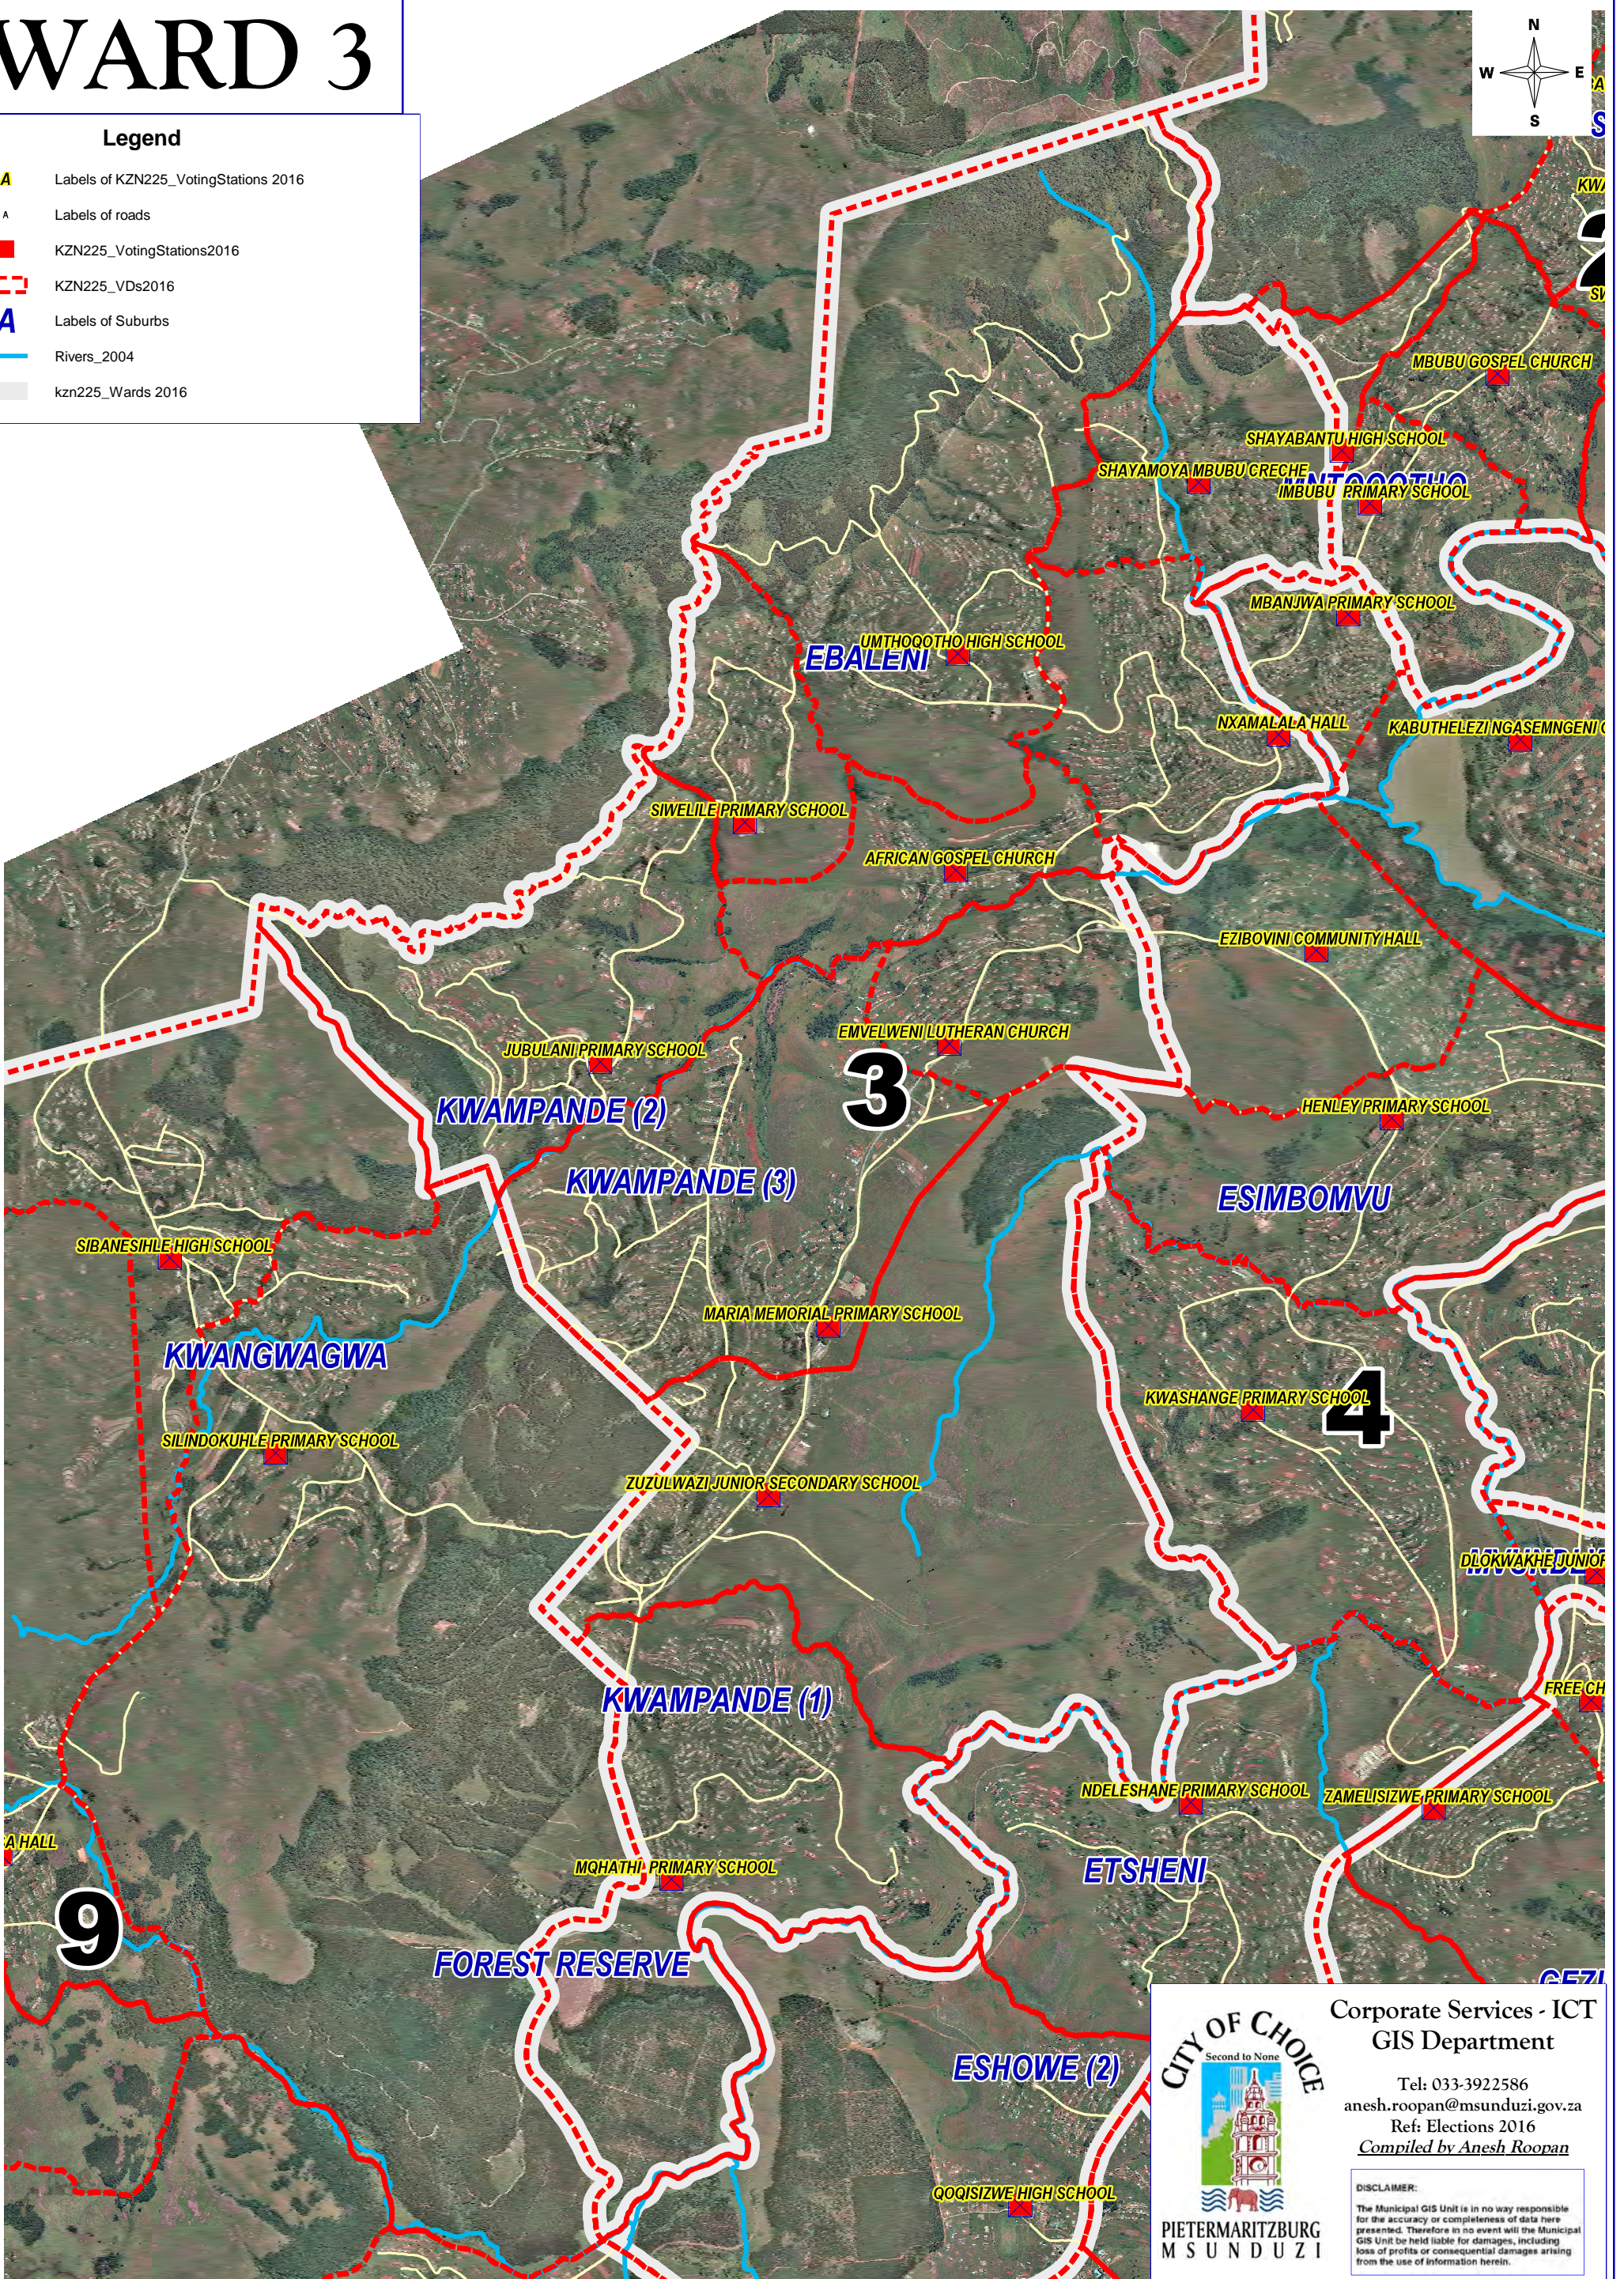

# WARD 3

## Legend

- ▲ Labels of KZN225\_VotingStations 2016
- A Labels of roads
- KZN225\_VotingStations2016
- KZN225\_VDs2016
- A Labels of Suburbs
- Rivers\_2004
- kzn225\_Wards 2016

**CITY OF CHOICE**  
Second to None