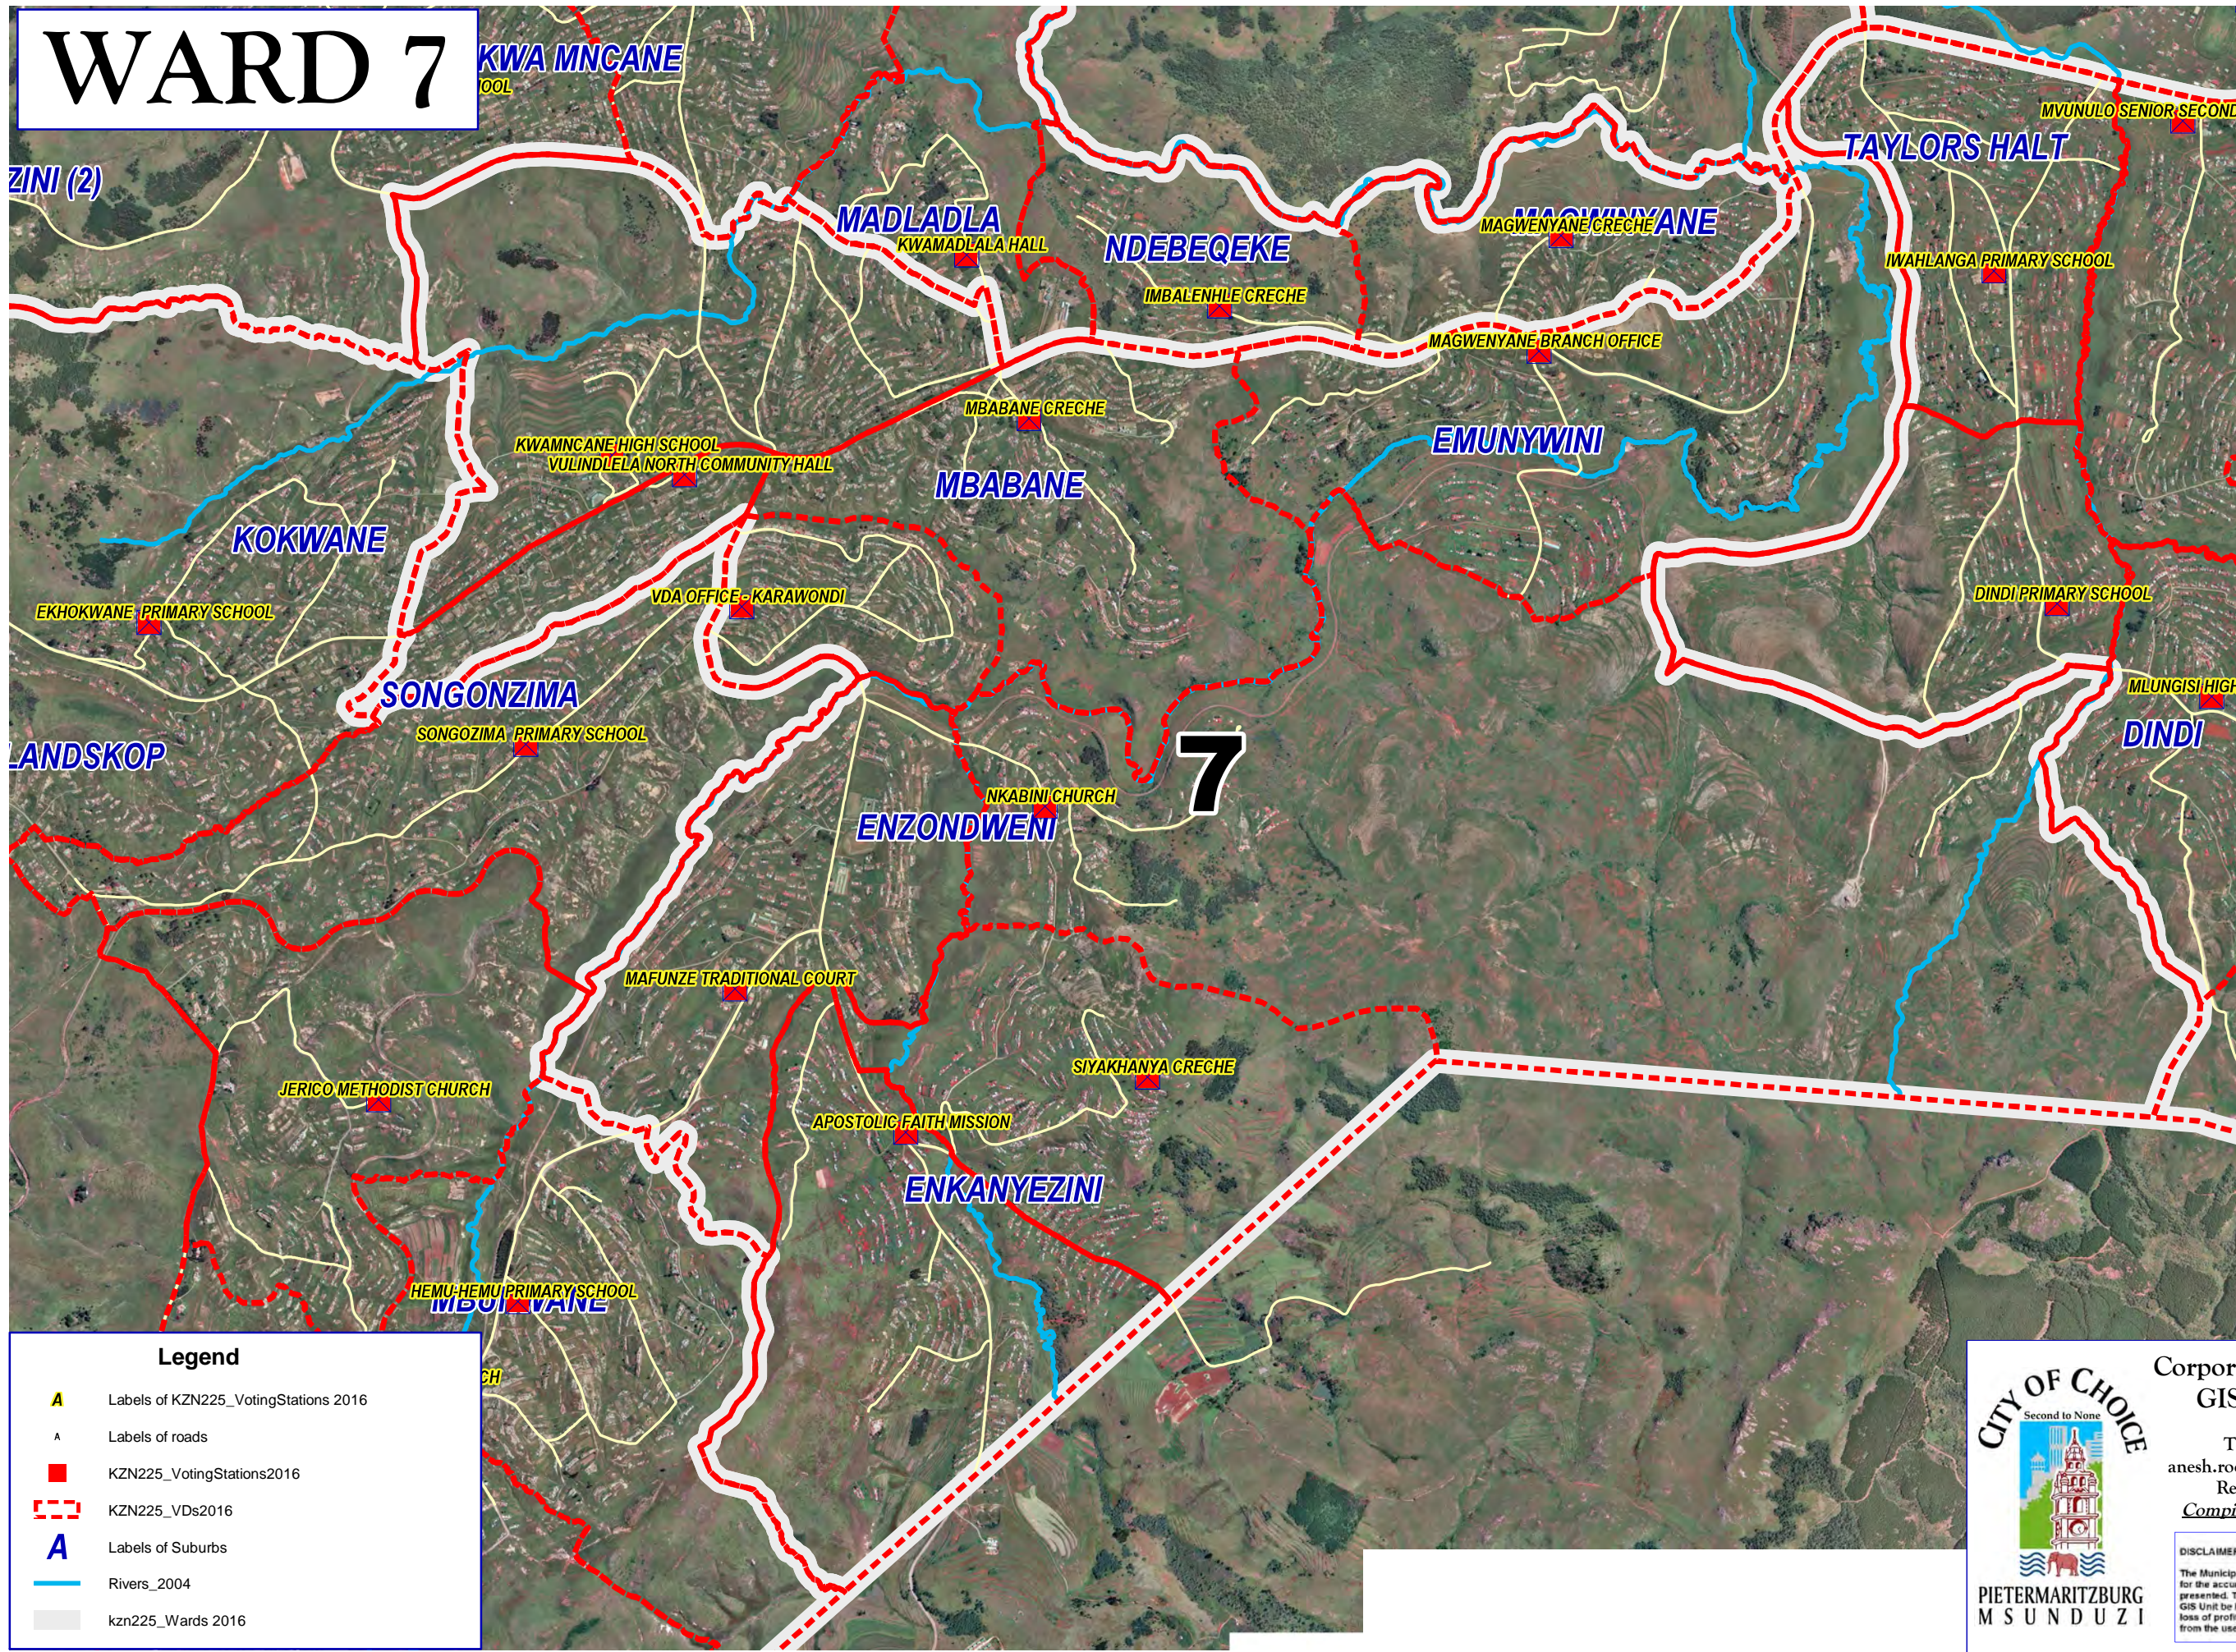

WARD 7

Legend

- Labels of KZN225_VotingStations 2016
- A Labels of roads
- KZN225_VotingStations2016
- KZN225_VDs2016
- A Labels of Suburbs
- Rivers_2004
- kzn225_Wards 2016

**PIETERMARITZBURG
MSUNDUZI**