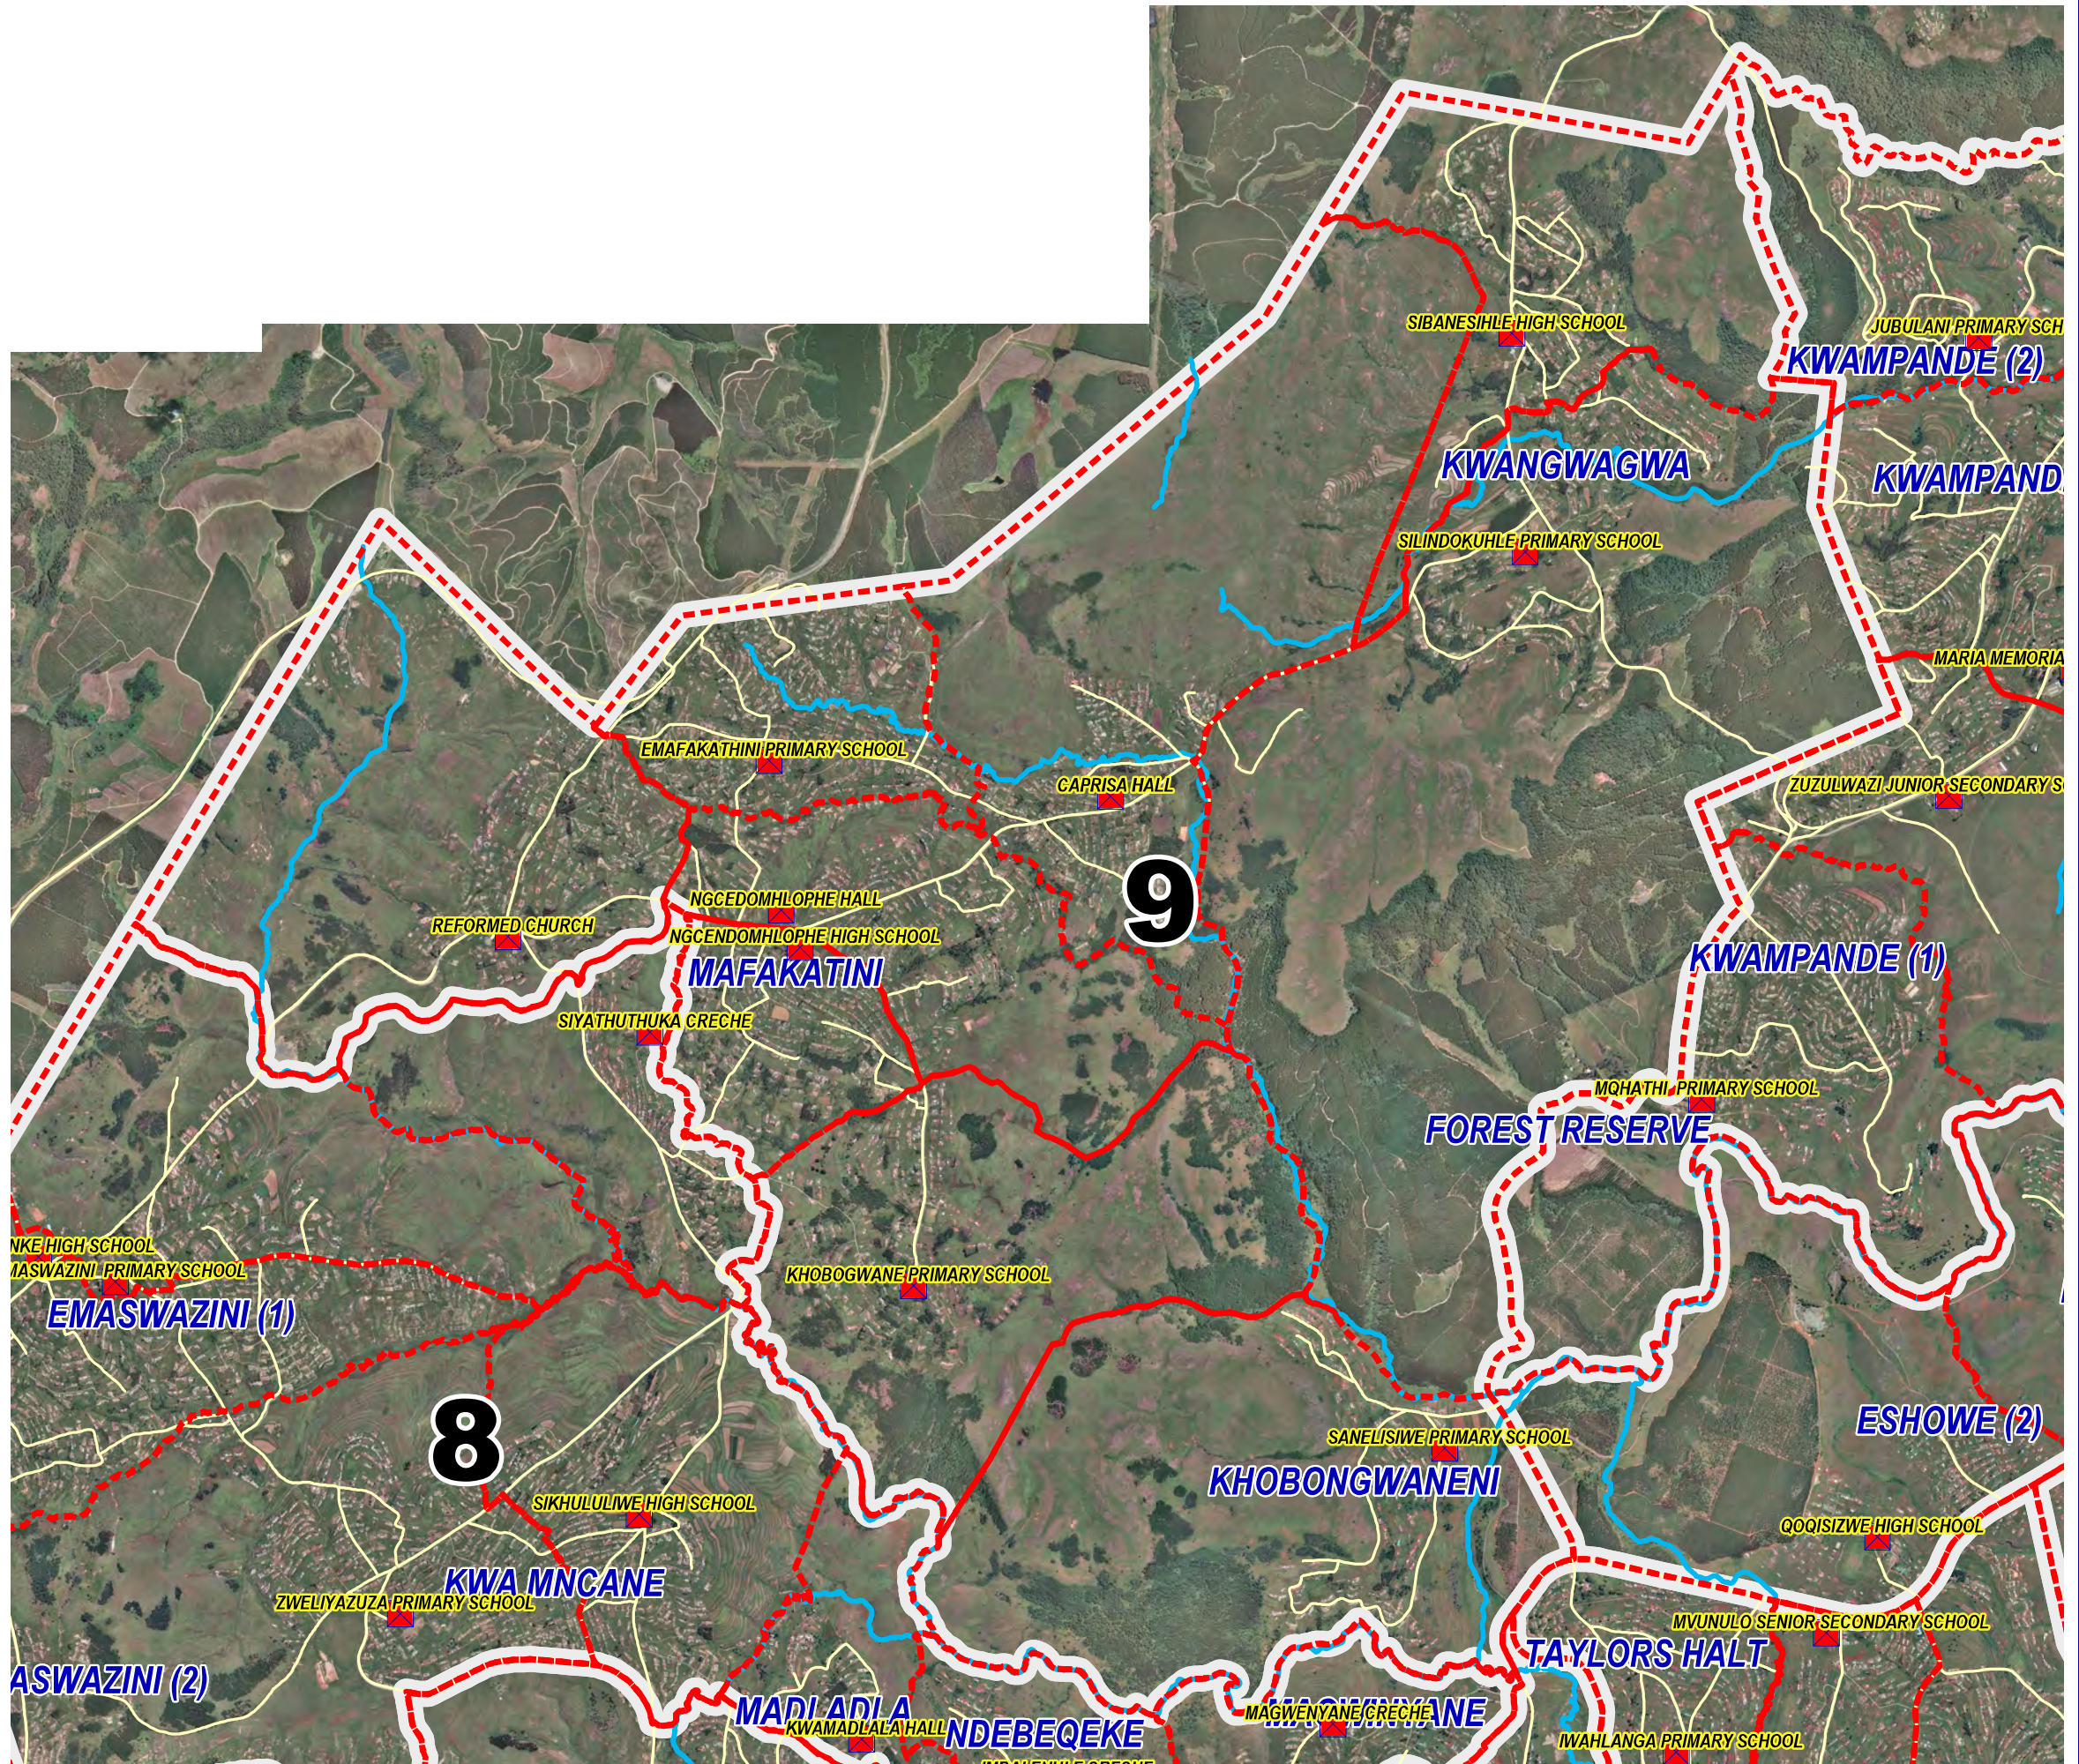

WARD 9

Legend

- Labels of KZN225_VotingStations 2016
- A Labels of roads
- KZN225_VotingStations2016
- KZN225_VDs2016
- A Labels of Suburbs
- Rivers_2004
- kzn225_Wards 2016

Corporate Services - ICT
GIS Department

Tel: 033-3922586
anesh.roopan@msunduzi.gov.za
Ref: Elections 2016
Compiled by Anesh Roopan

DISCLAIMER: