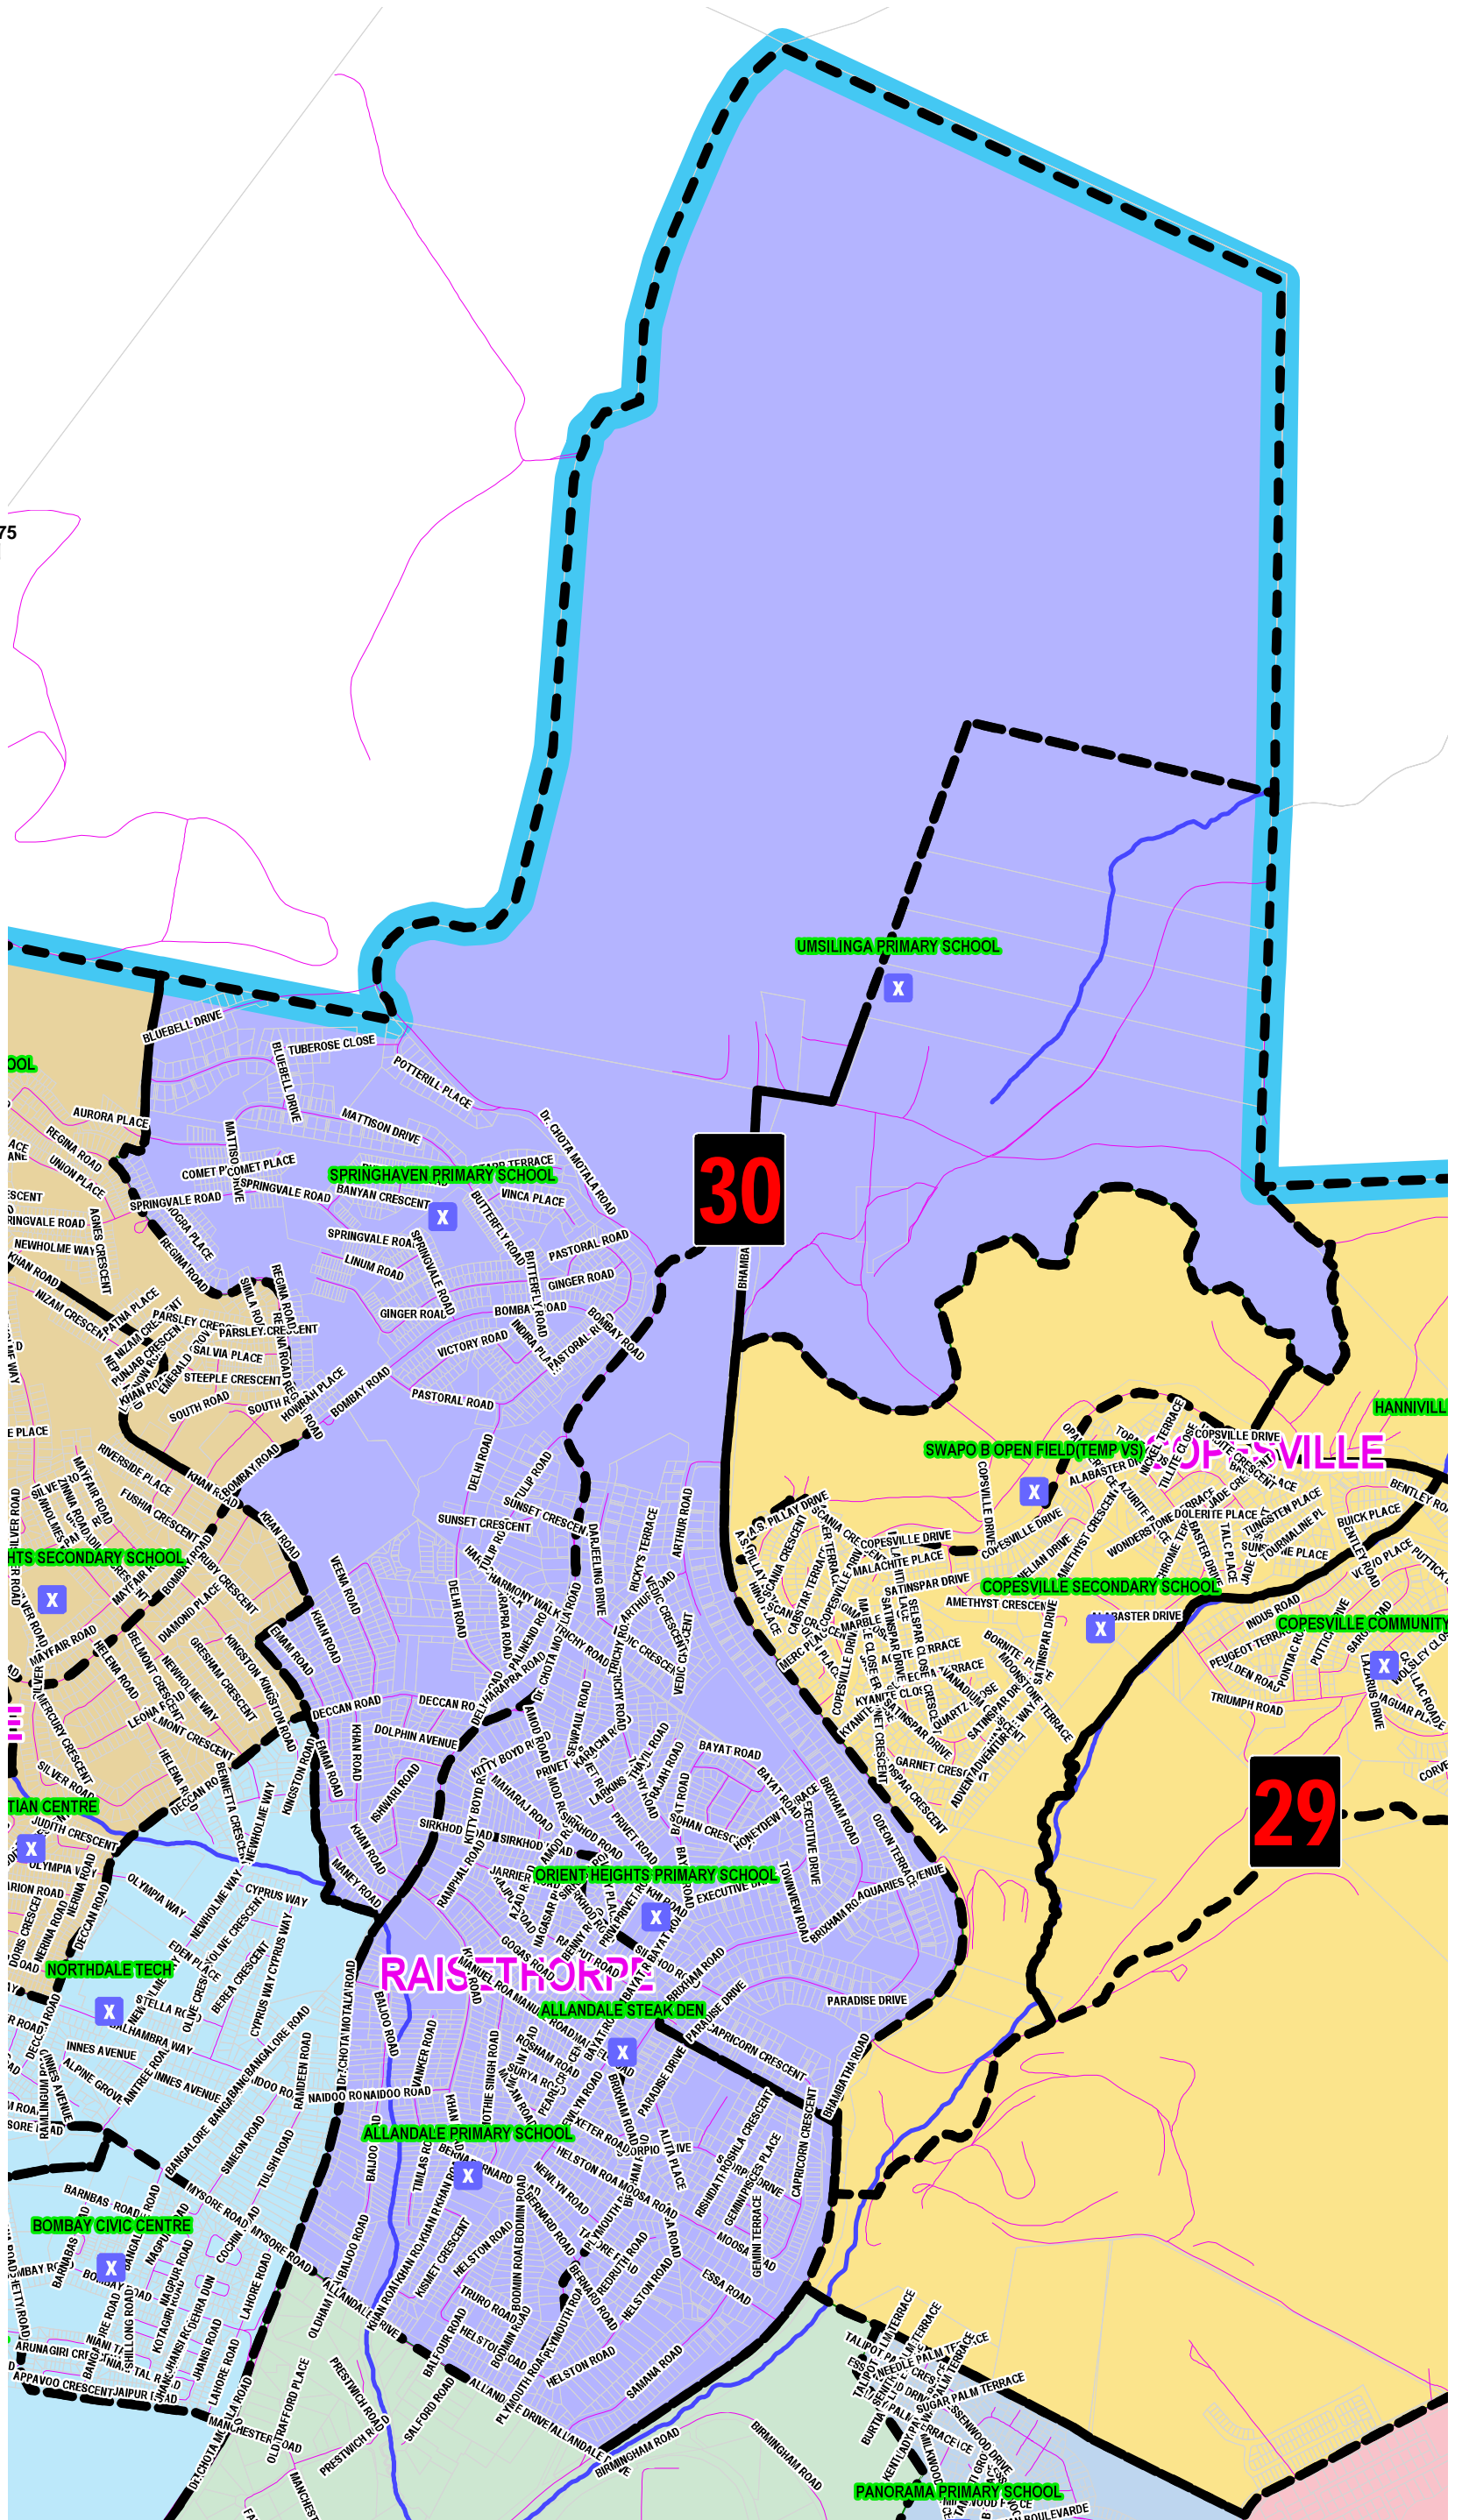

WARD 30

Legend

- IEC_VS
- IEC_VD
- ~ Rivers
- Roads
- Property boundary
- Labels of KZN225 Wards
- Municipal boundary

CITY OF CHOICE

**PIETERMARITZBURG
MSUNDUZI**
Corporate Services - ICT
GIS Department

Tel: 033-3922586
Fax: 086 770 1846
anes.h.roopan@msunduzi.gov.za
Ref: Elections 2014
Compiled by Anesh Roopan