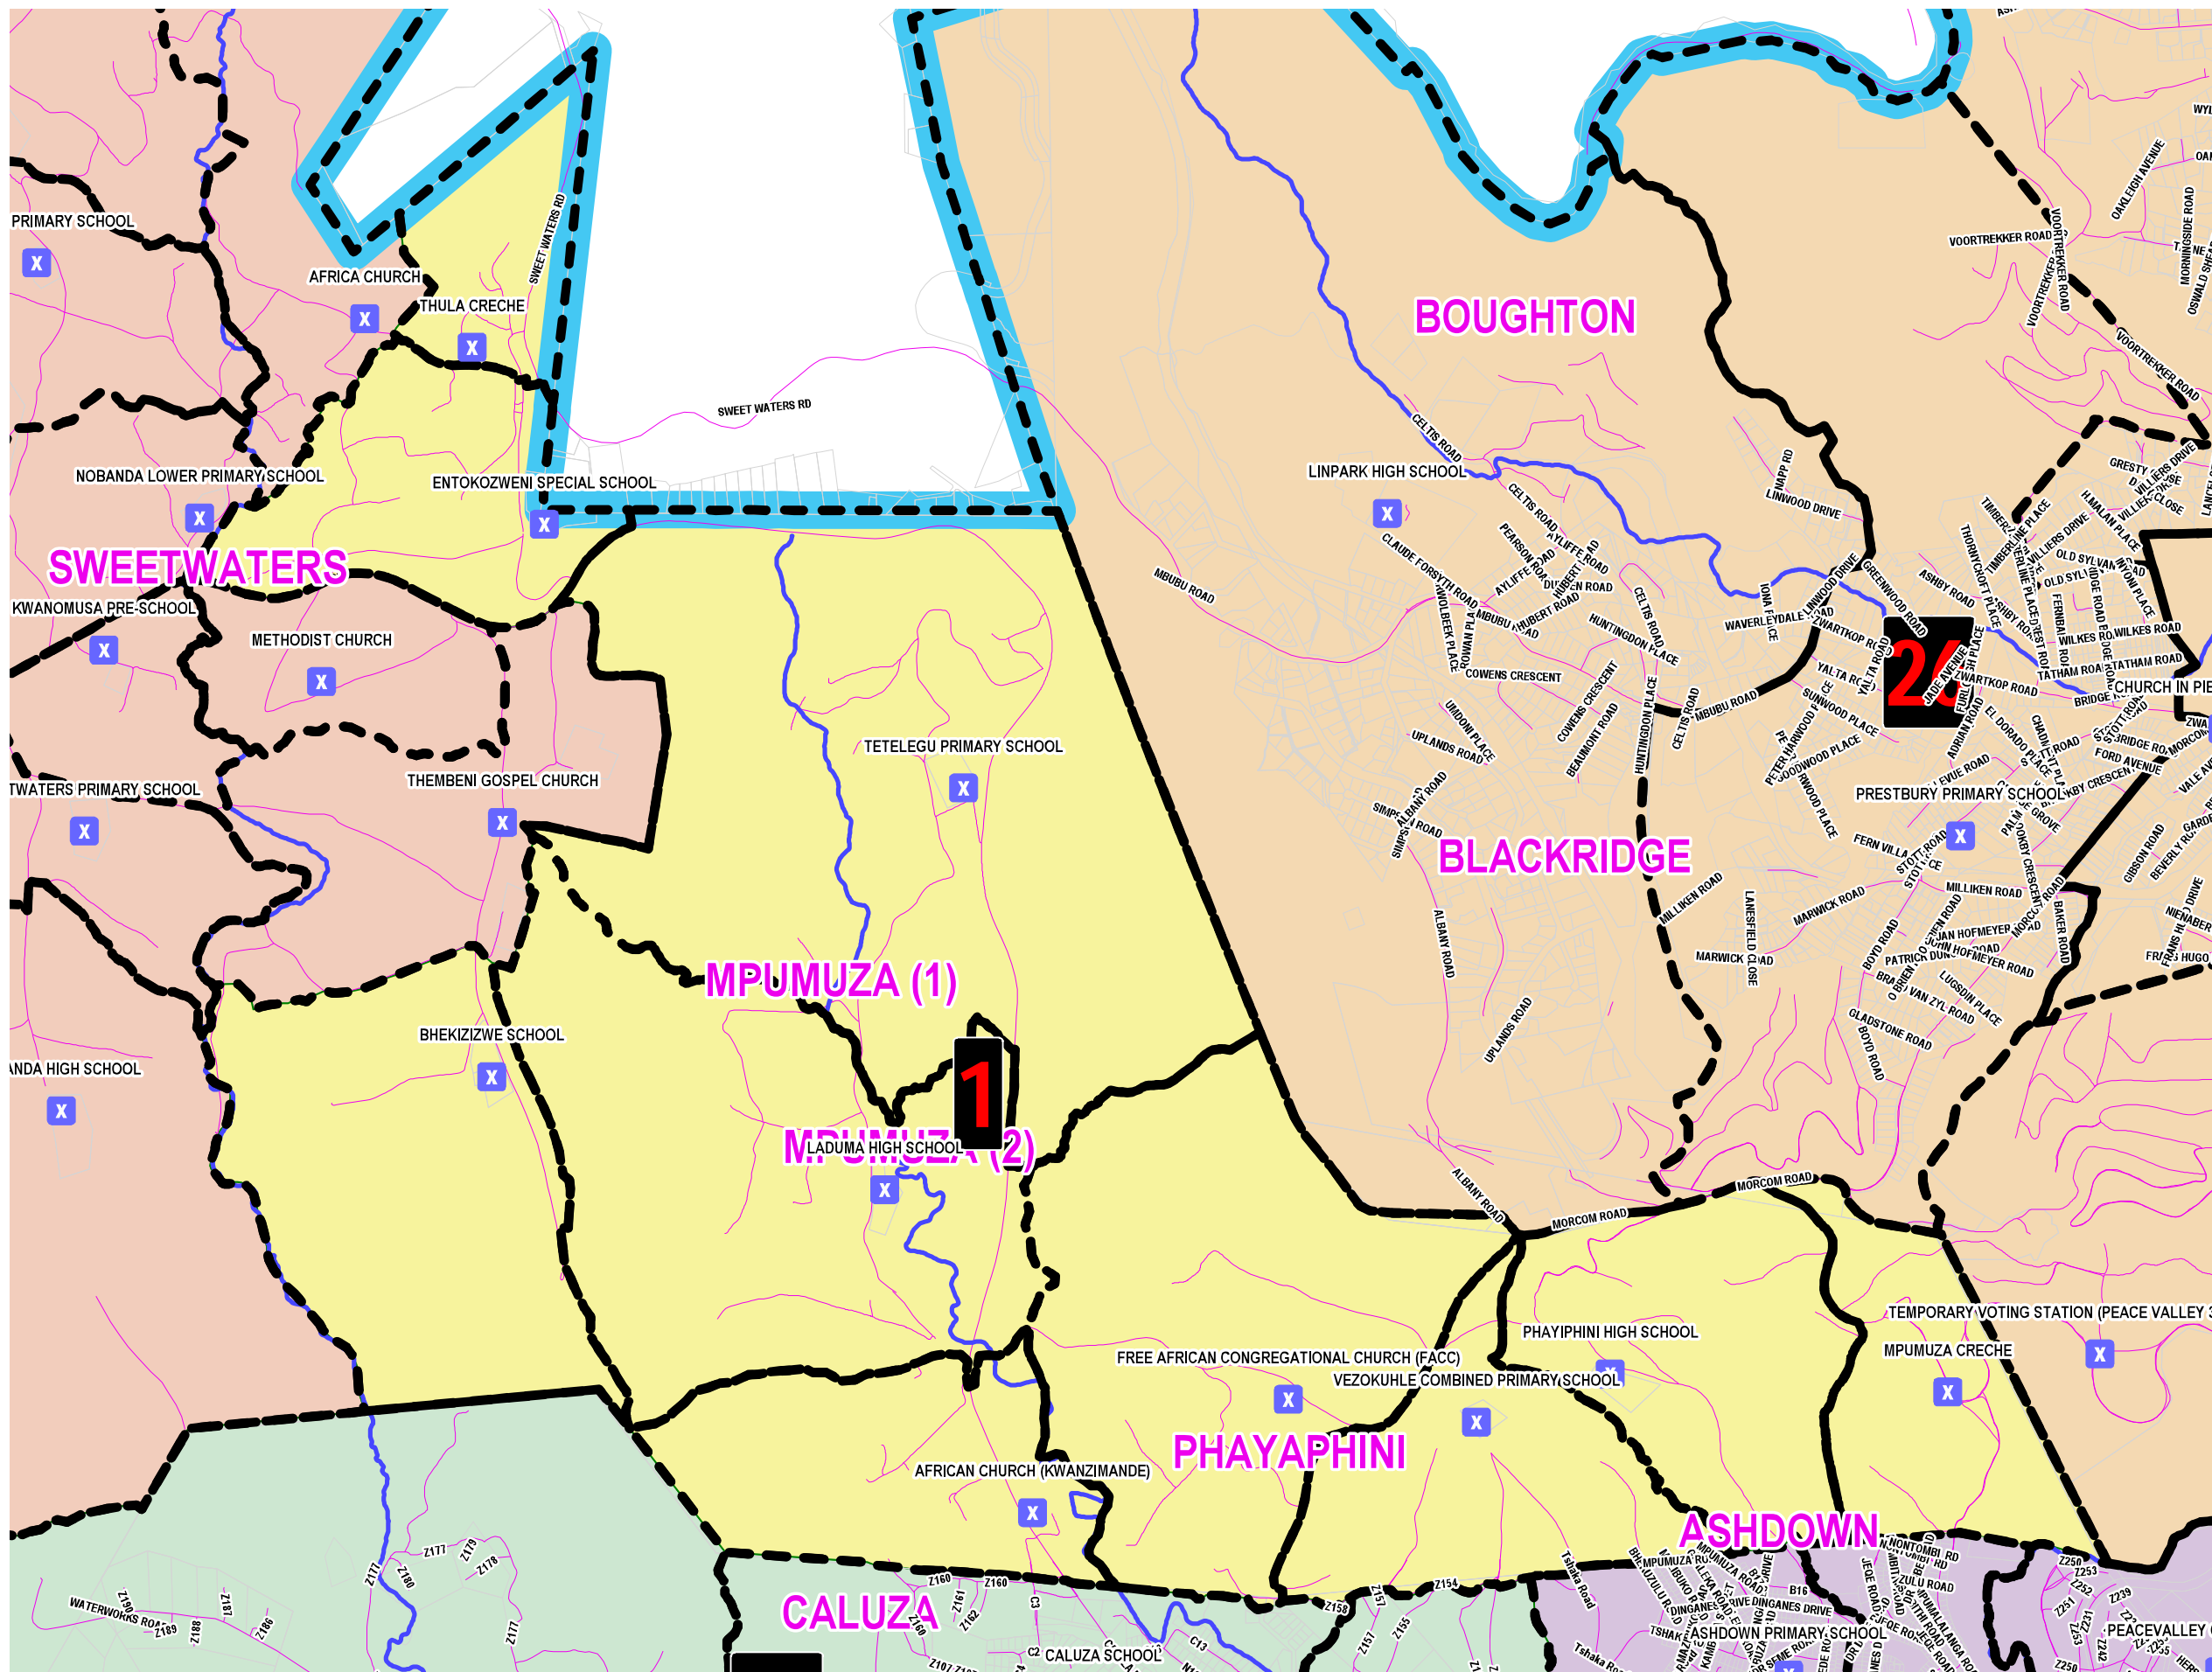

WARD 1

Legend

- IEC_VS (Blue square with 'X')
- IEC_VD (Black dashed line)
- Rivers (Blue wavy line)
- Roads (Pink line)
- Property boundary (Thin grey line)
- Labels of KZN225 Wards (Black dashed line)
- Municipal boundary (Thick blue dashed line)