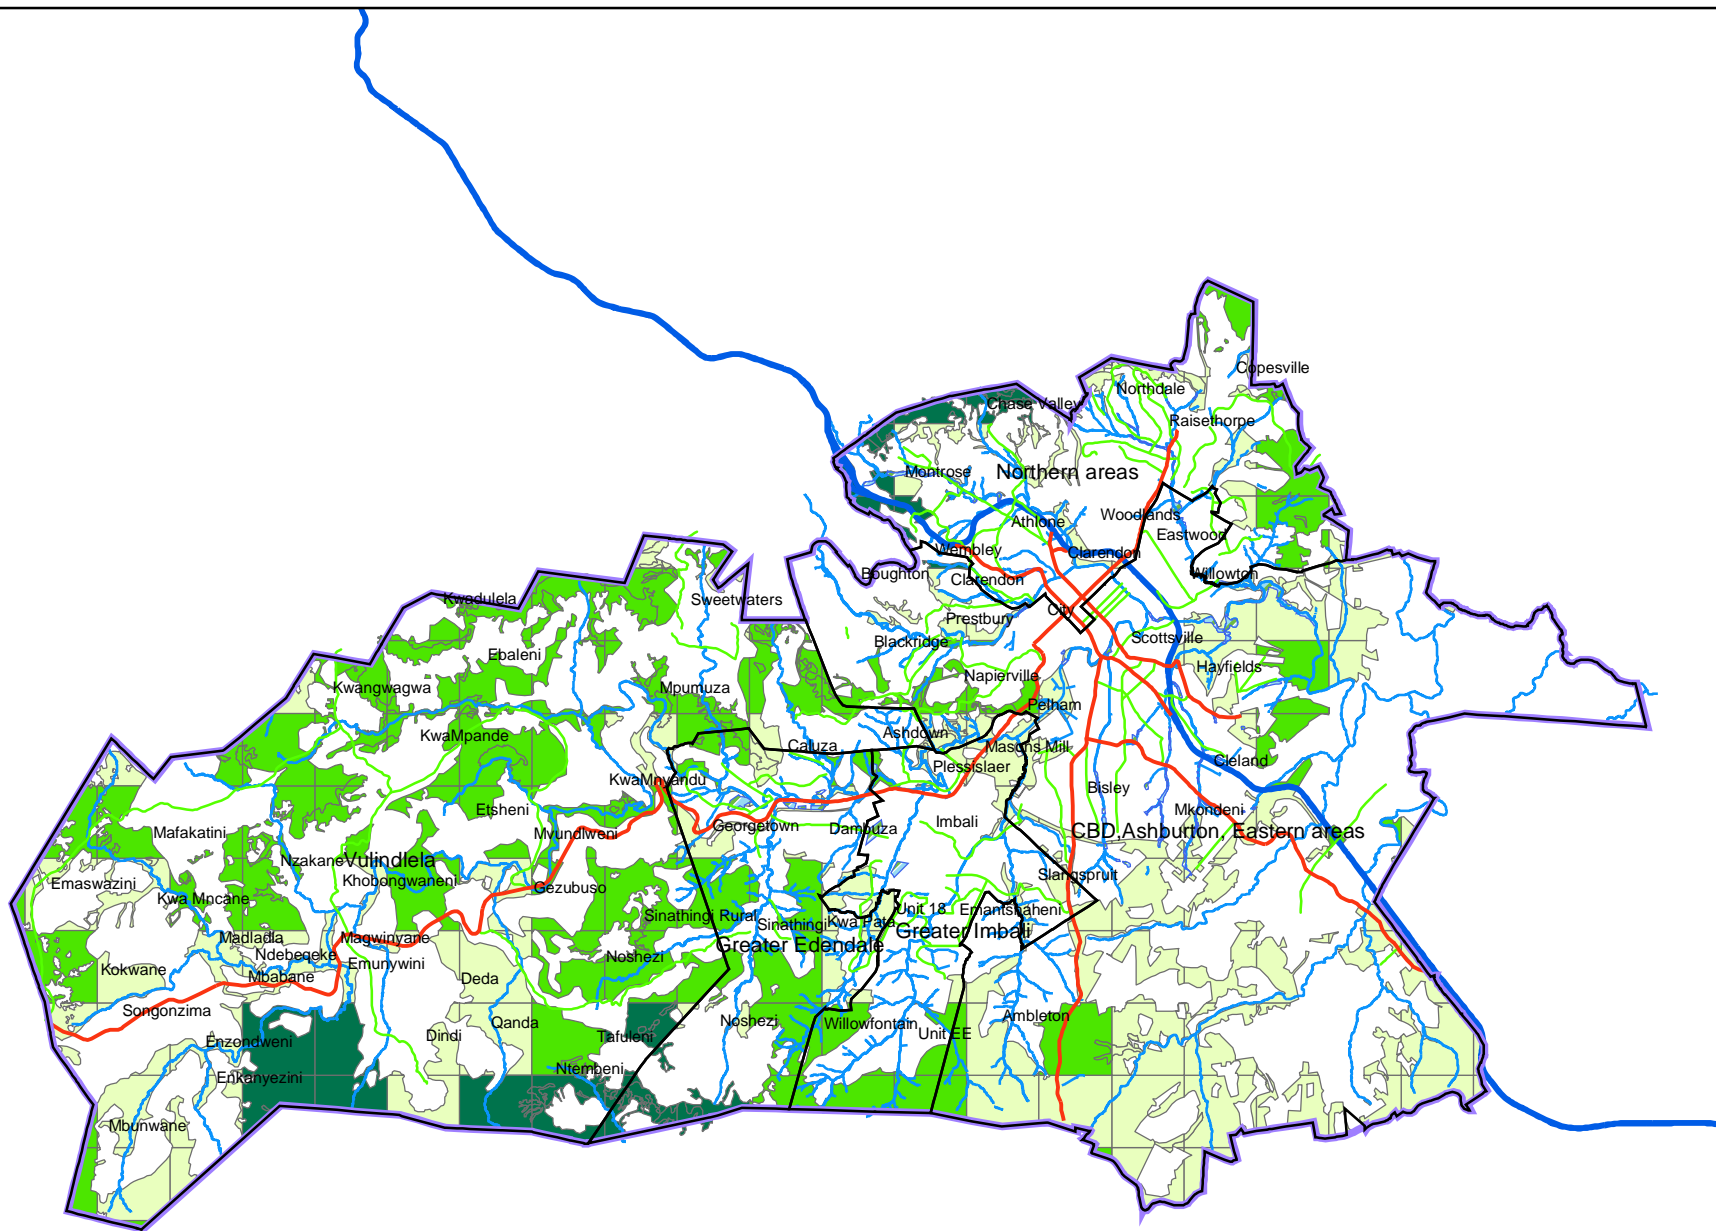

**MSUNDUZI MUNICIPALITY
SPATIAL DEVELOPMENT
FRAMEWORK**

**ENVIRONMENTAL
PRIORITY AREAS**

- N3
- Major Roads
- Minor Roads
- Rivers
- Wetlands
- Municipal Boundary
- ABM Boundaries

INDEX:

- Priority1
- Priority2
- Priority3

Drawn By	Date	Scale	Revision No	Drawing No
Gis Dept	Dec 06	NTS	REV	MSU948
Source: Ezemvelo KZN Wildlife				Msunduzi SDF