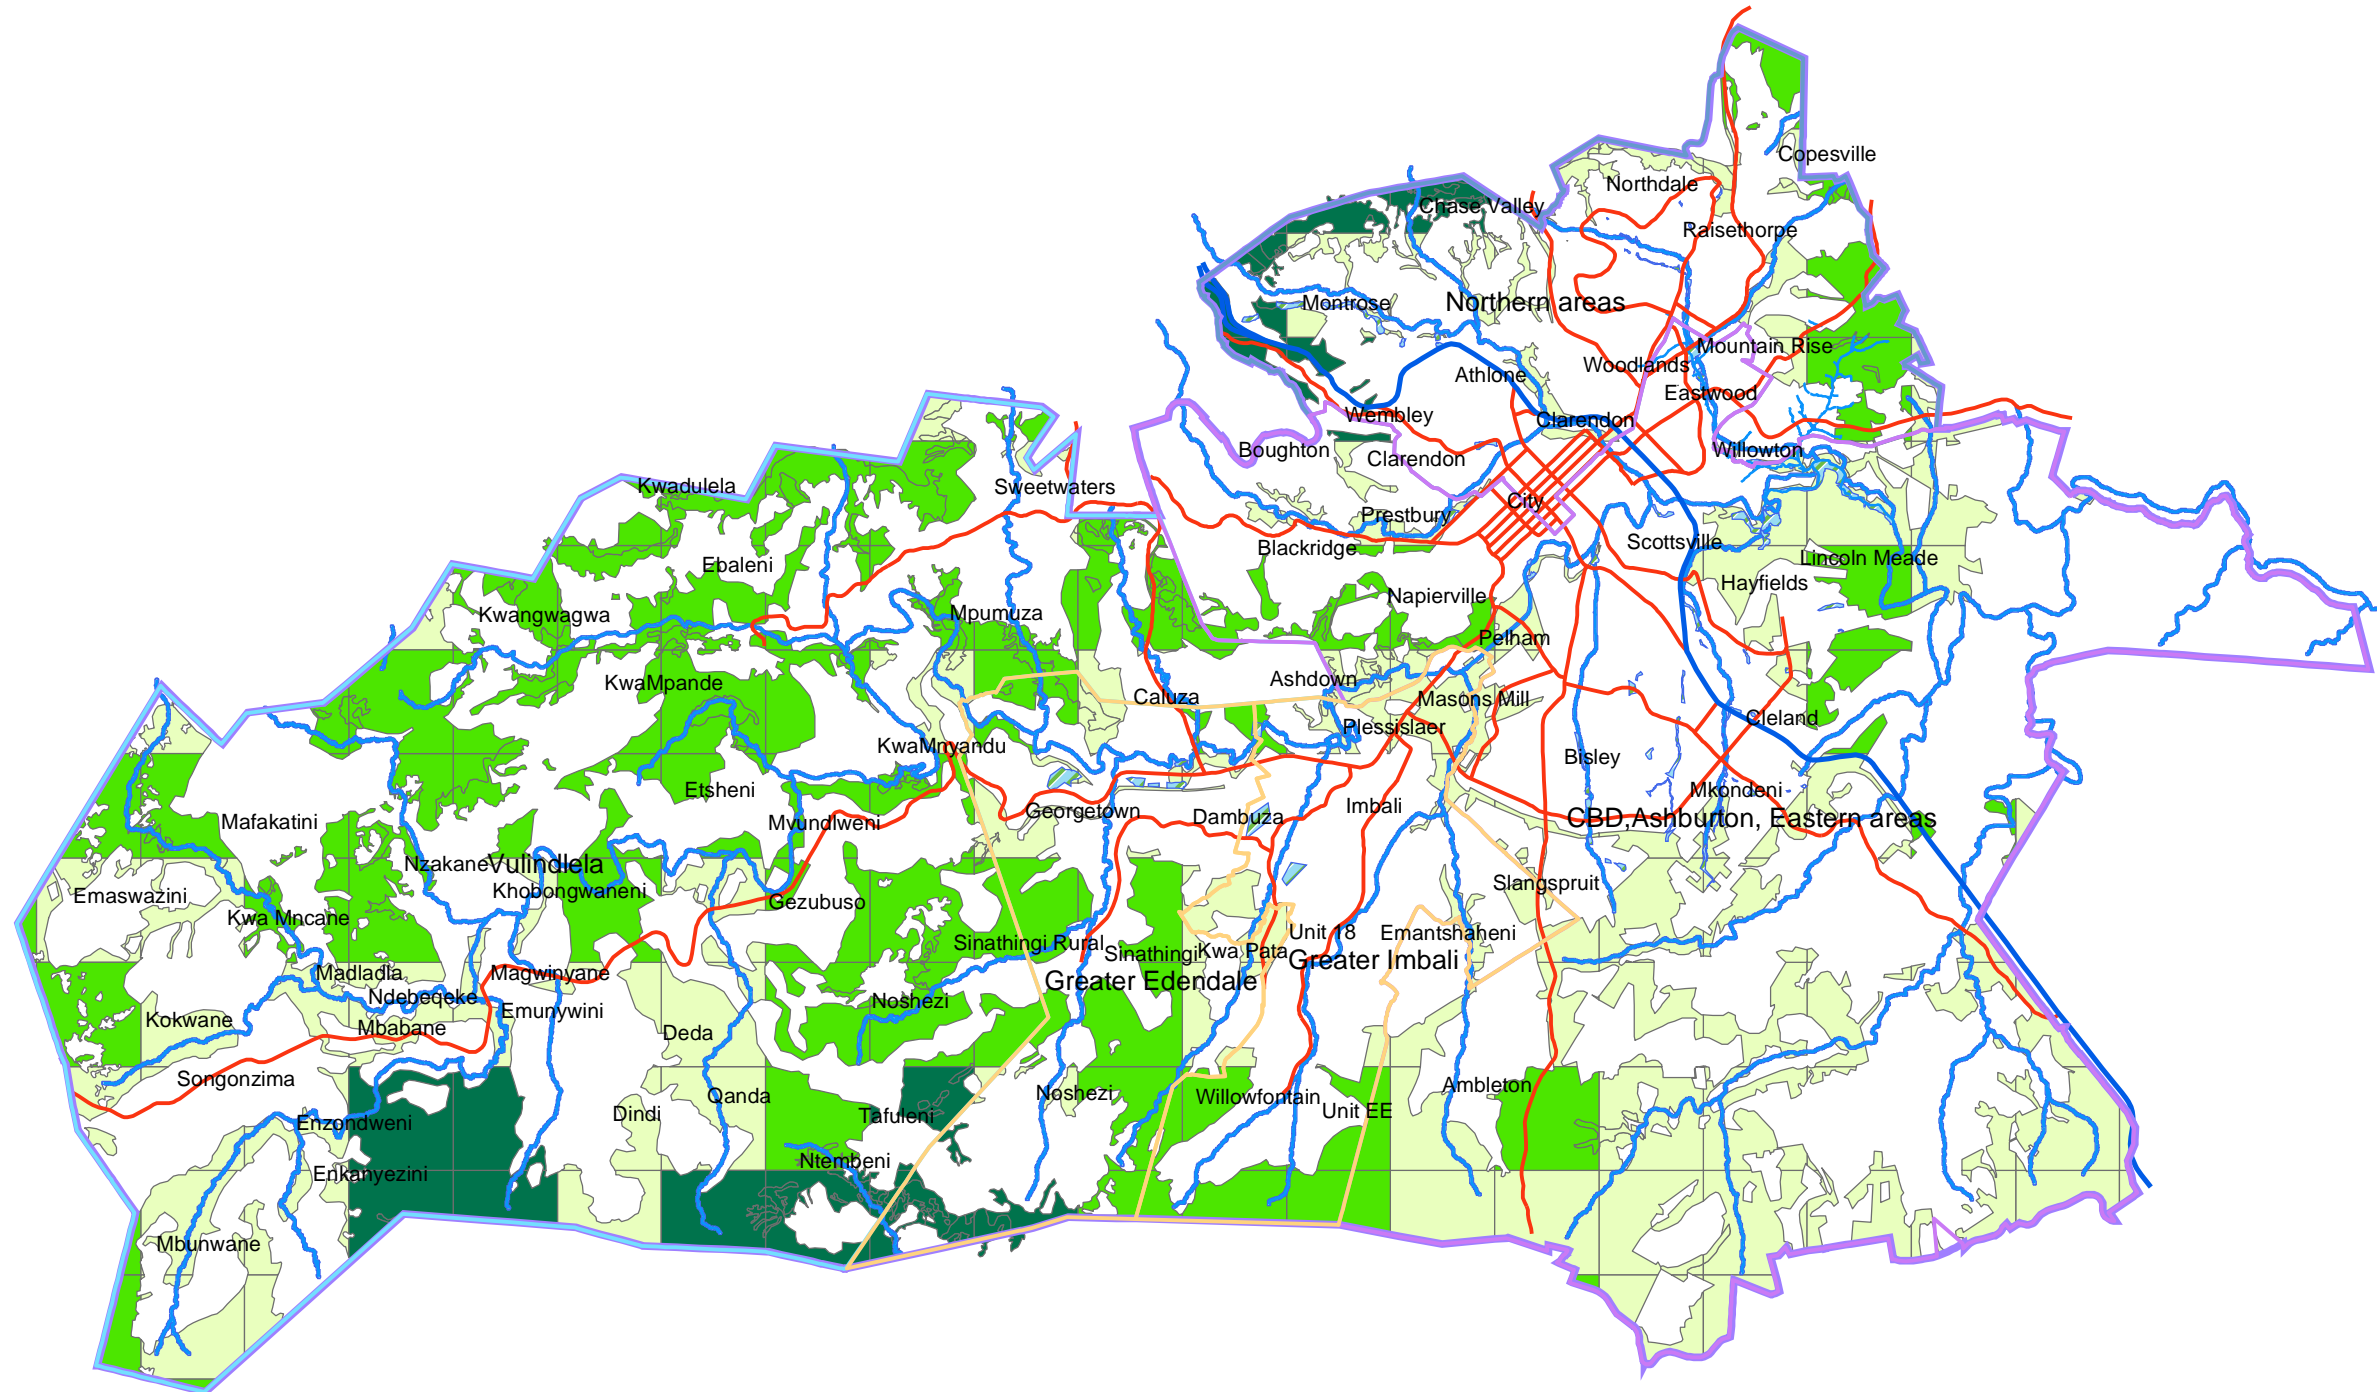

## SPATIAL DEVELOPMENT FRAMEWORK

### ENVIRONMENTAL PRIORITY AREAS

#### Legend

- Area Based Management Sectors**
- CBD, Ashburton, Eastern areas ABMS
  - Greater Edendale
  - Greater Imbali
  - Northern areas
  - Vulindlela
  - Municipal Boundary
  - National Roads
  - Provincial Roads
  - Rivers
  - Wetlands
  - River Buffer 32m
  - Priority1
  - Priority2
  - Priority3

MAP 3d

Source: Ezemvelo KZN Wildlife