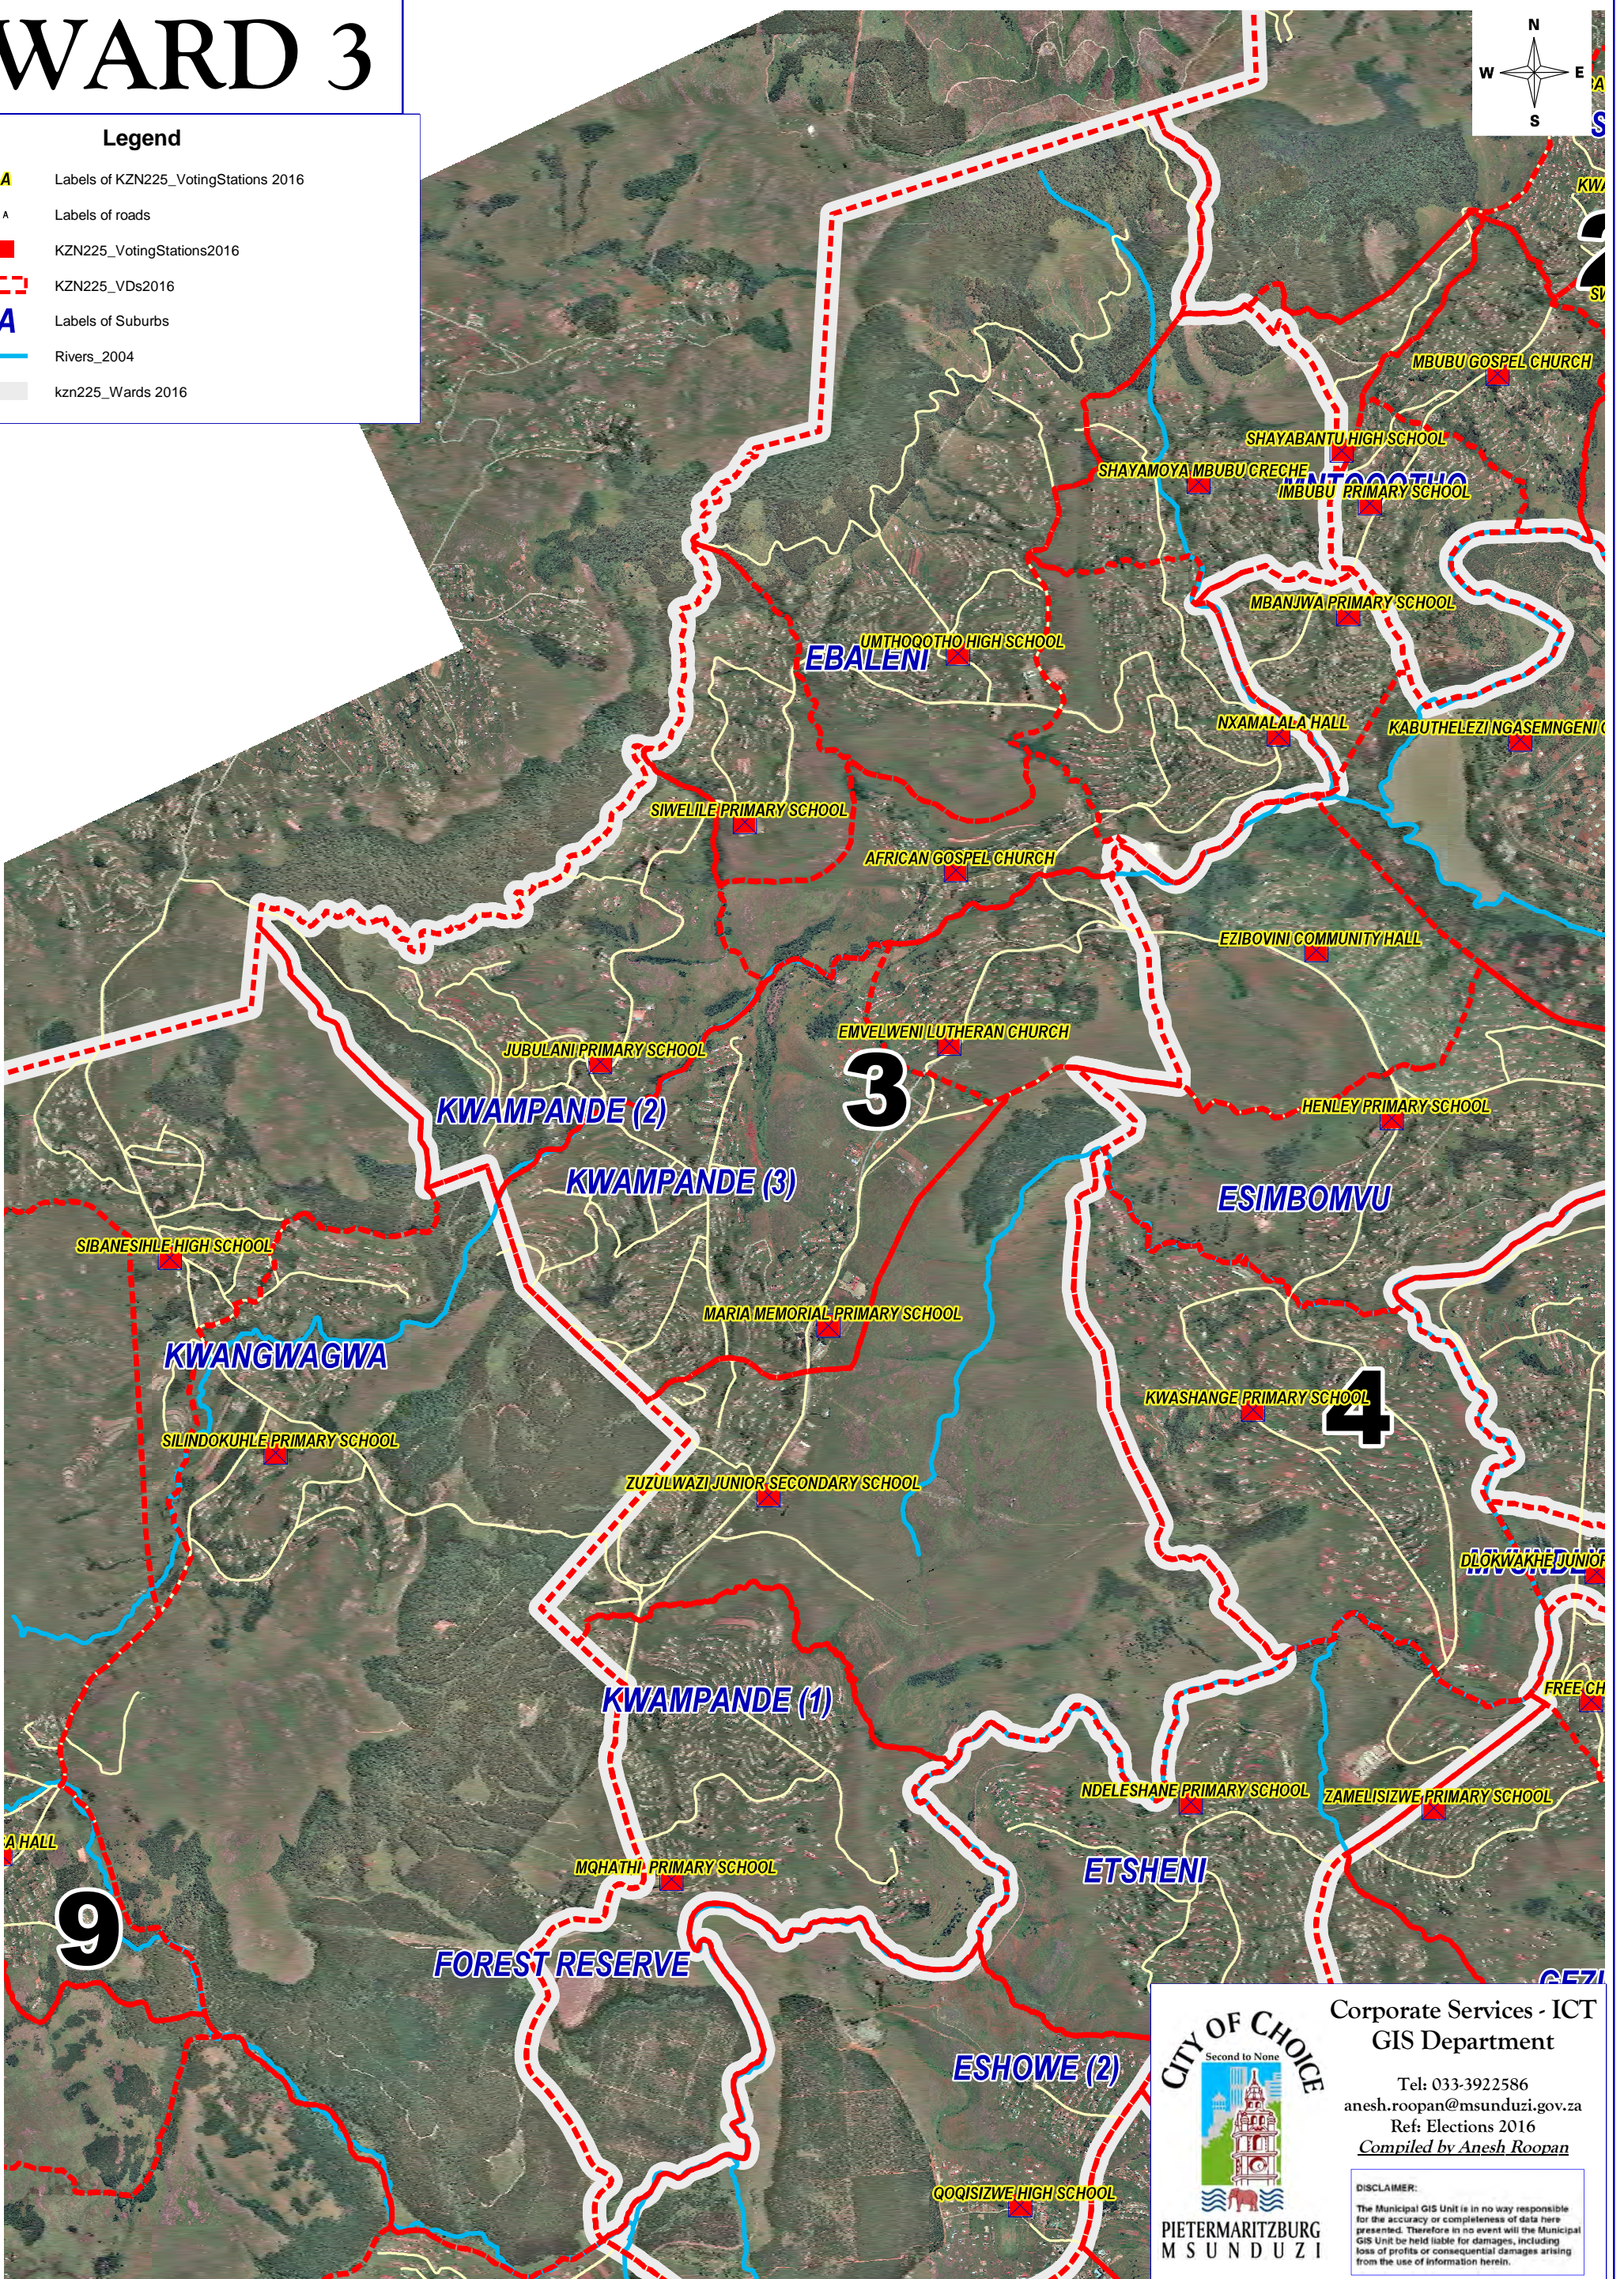

WARD 3

Legend

- ▲ Labels of KZN225_VotingStations 2016
- A Labels of roads
- KZN225_VotingStations2016
- KZN225_VDs2016
- A Labels of Suburbs
- Rivers_2004
- kzn225_Wards 2016

CITY OF CHOICE
Second to None