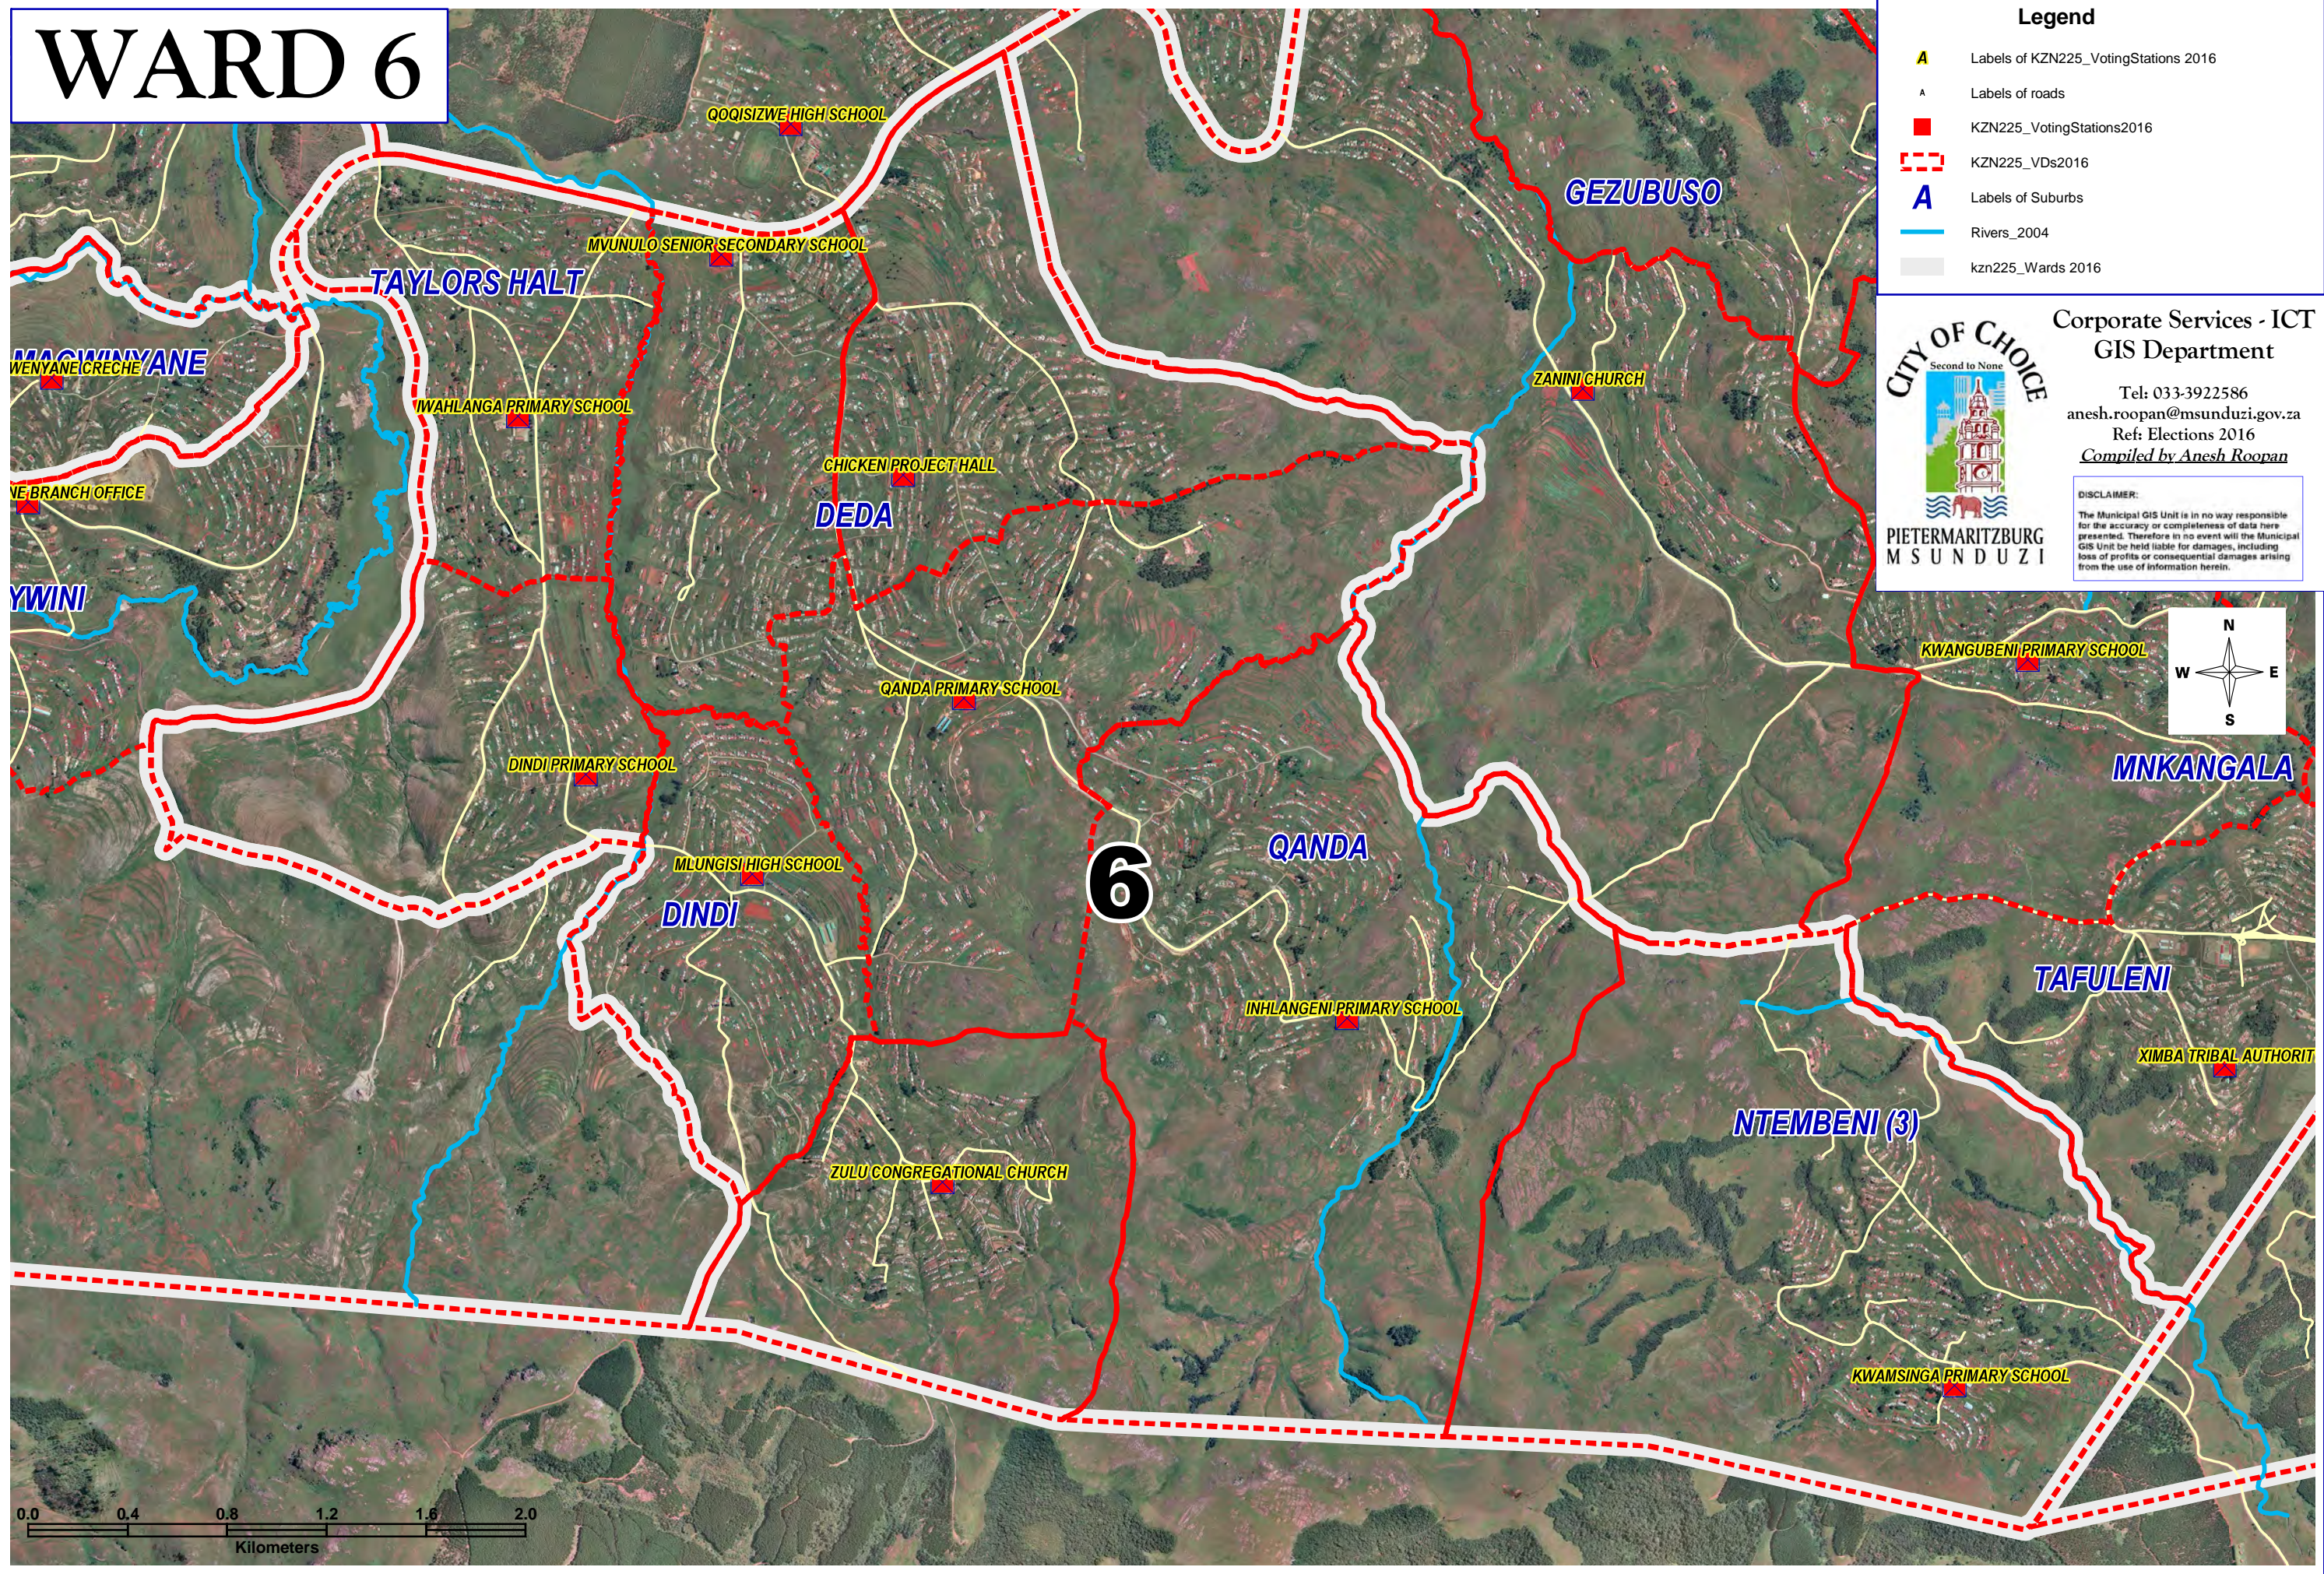

WARD 6

Legend

- A** Labels of KZN225_VotingStations 2016
- A Labels of roads
- KZN225_VotingStations2016
- KZN225_VDs2016
- A** Labels of Suburbs
- Rivers_2004
- kzn225_Wards 2016

Corporate Services - ICT
GIS Department