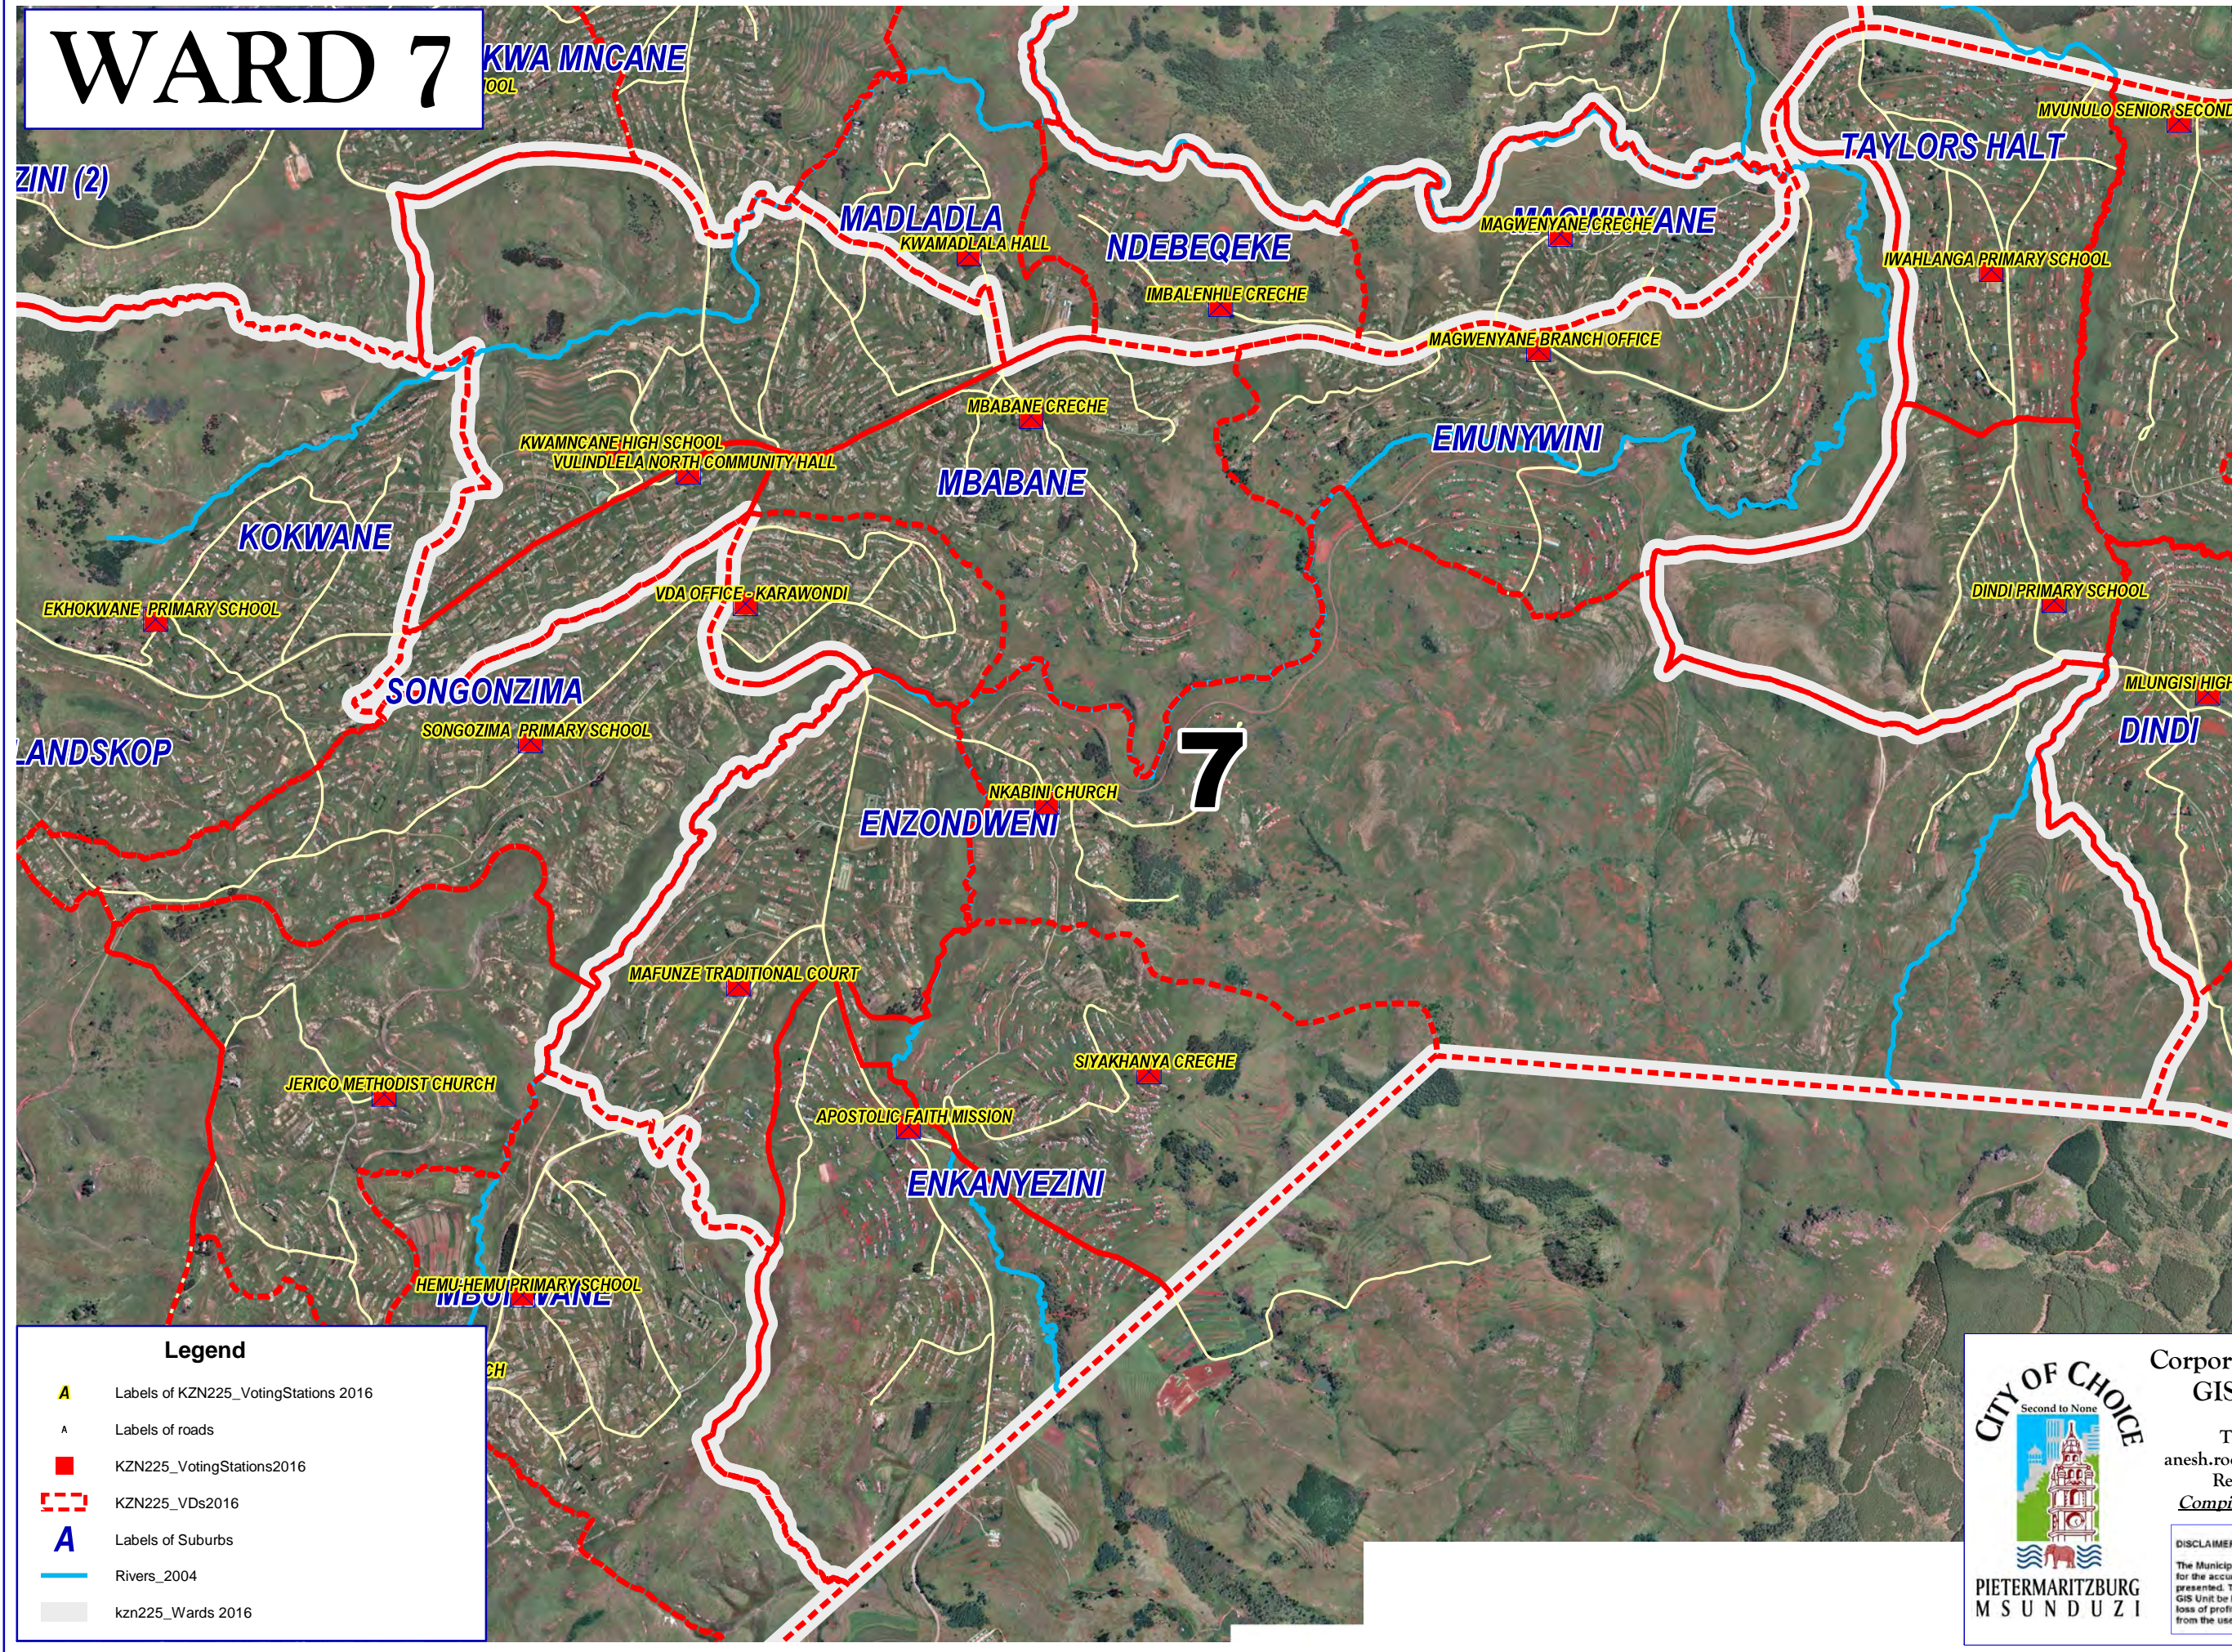

# WARD 7

**Legend**

- Labels of KZN225\_VotingStations 2016
- Labels of roads
- KZN225\_VotingStations2016
- KZN225\_VDs2016
- A Labels of Suburbs
- Rivers\_2004
- kzn225\_Wards 2016

**PIETERMARITZBURG  
MSUNDUZI**