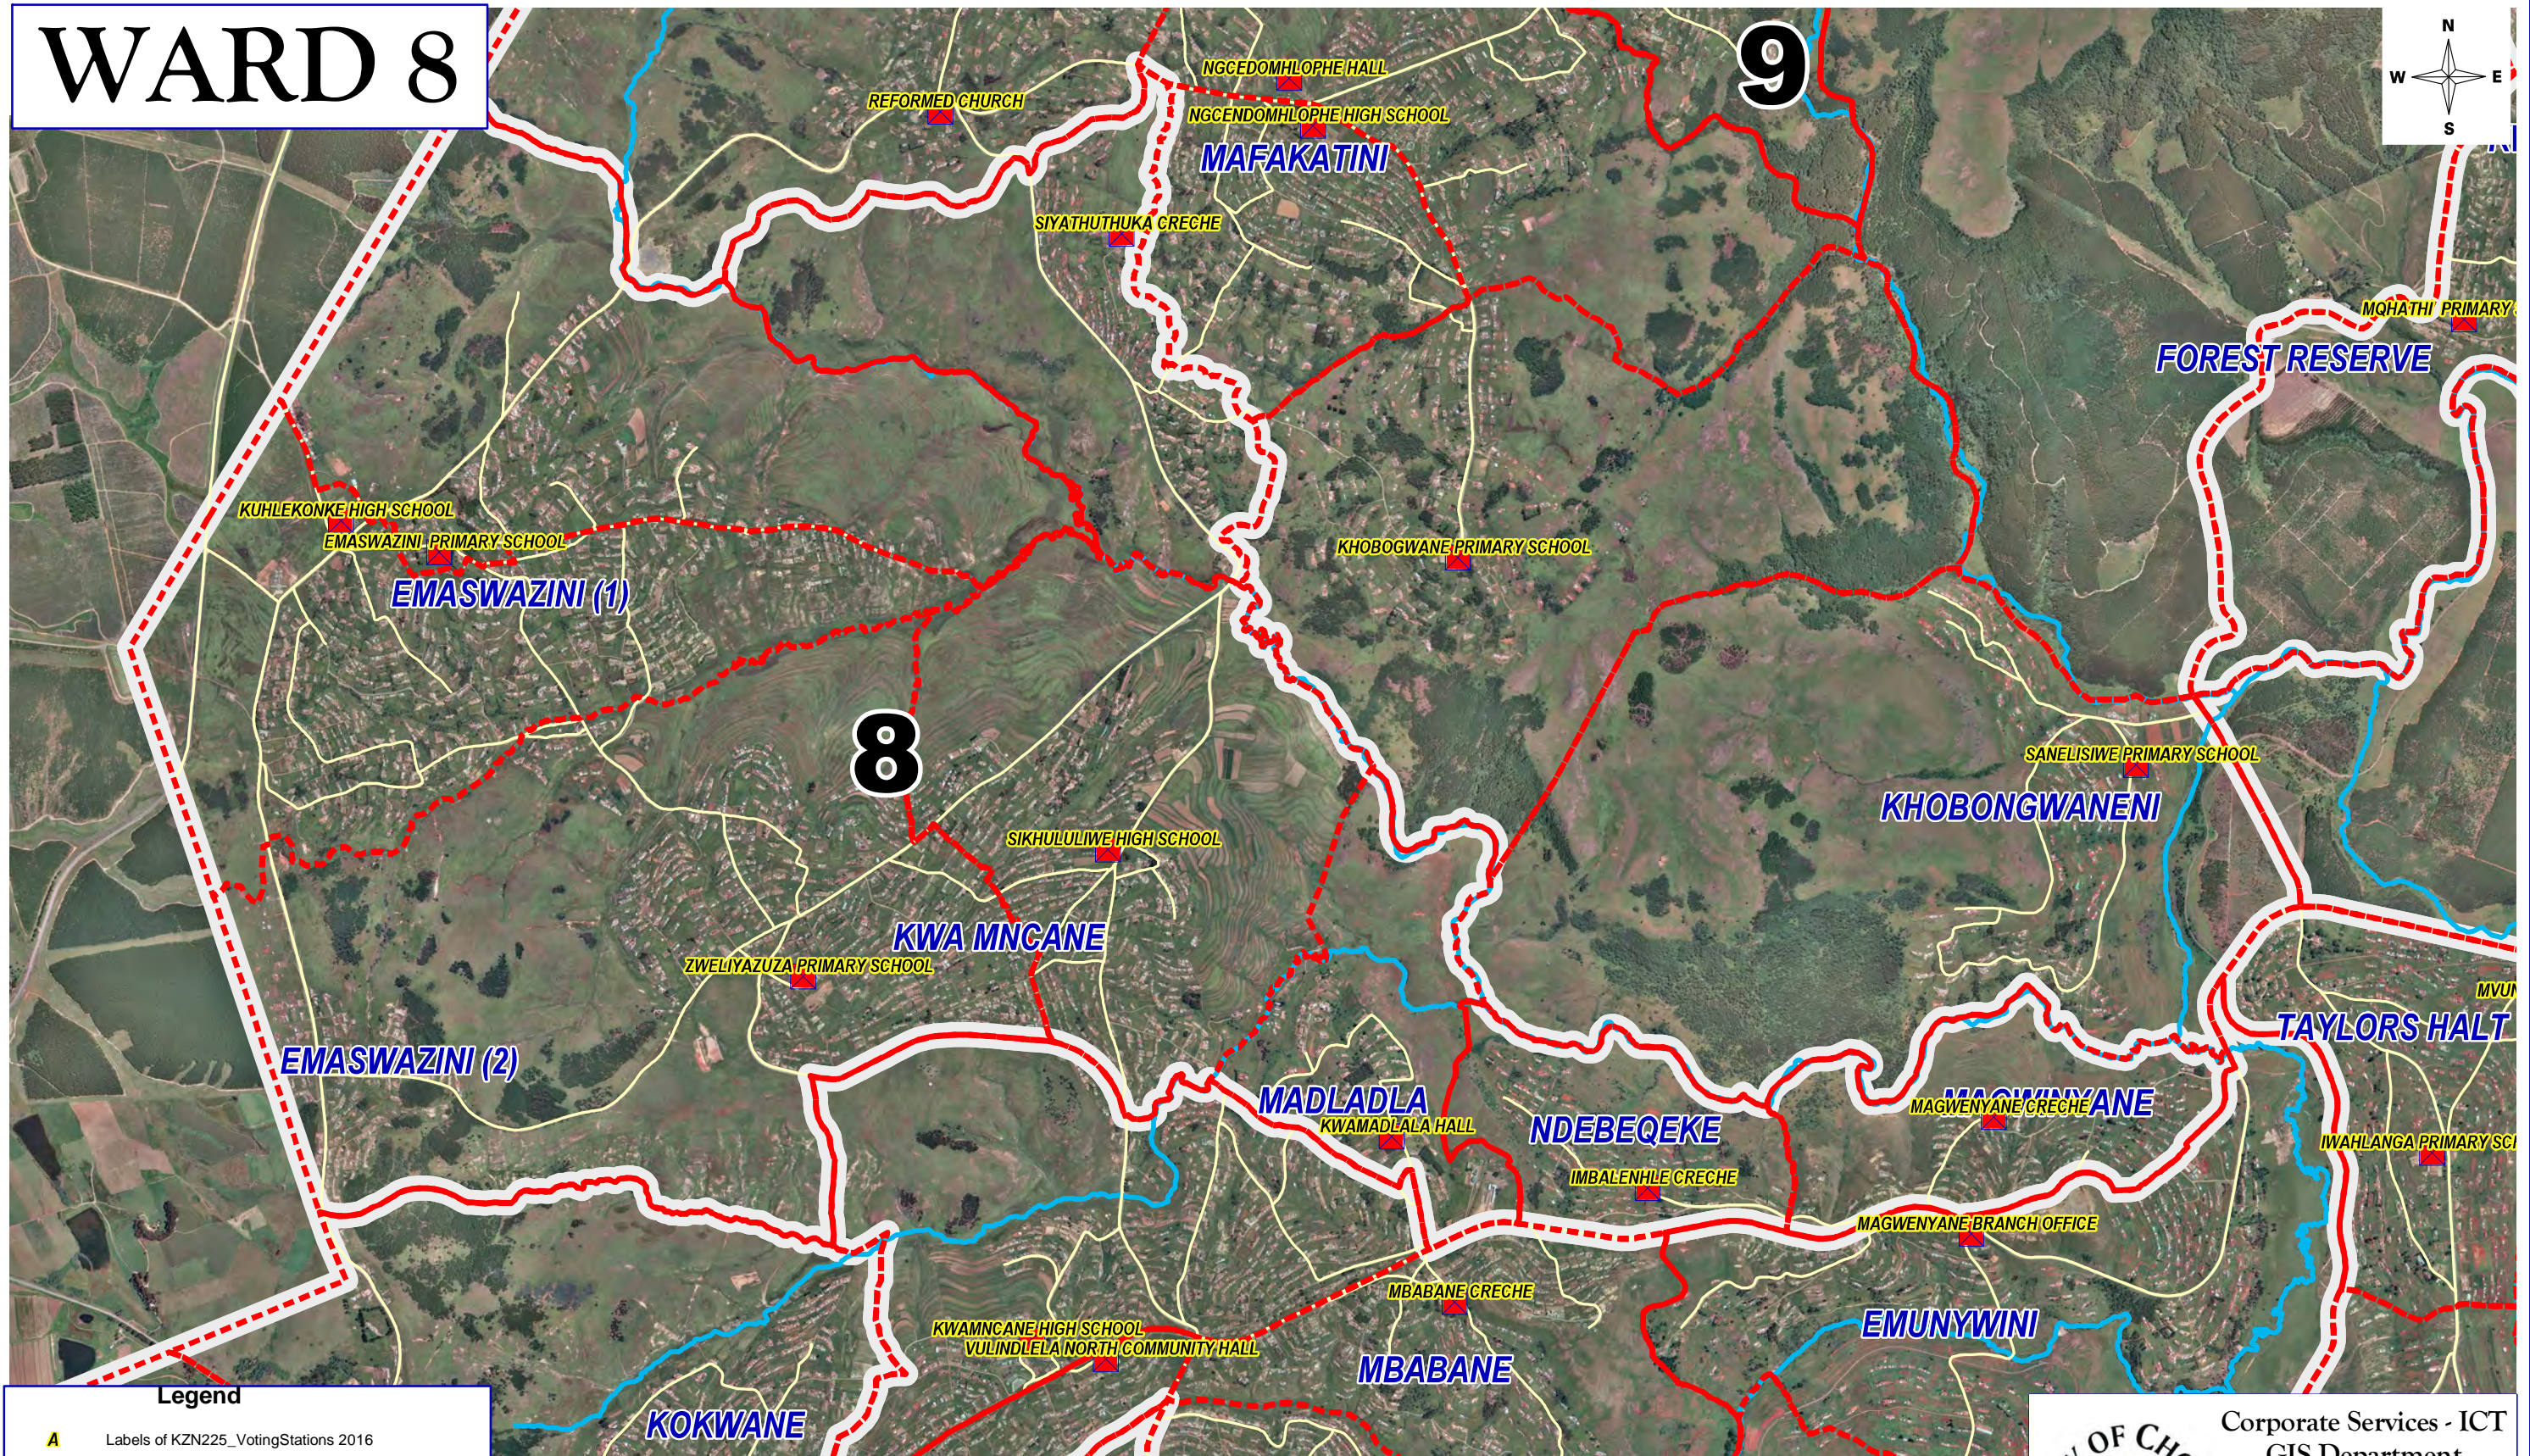

WARD 8

Legend

- ▲ Labels of KZN225_VotingStations 2016
- A Labels of roads
- KZN225_VotingStations2016
- KZN225_VDs2016
- A Labels of Suburbs
- Rivers_2004
- kzn225_Wards 2016

CITY OF CHOICE
Second to None