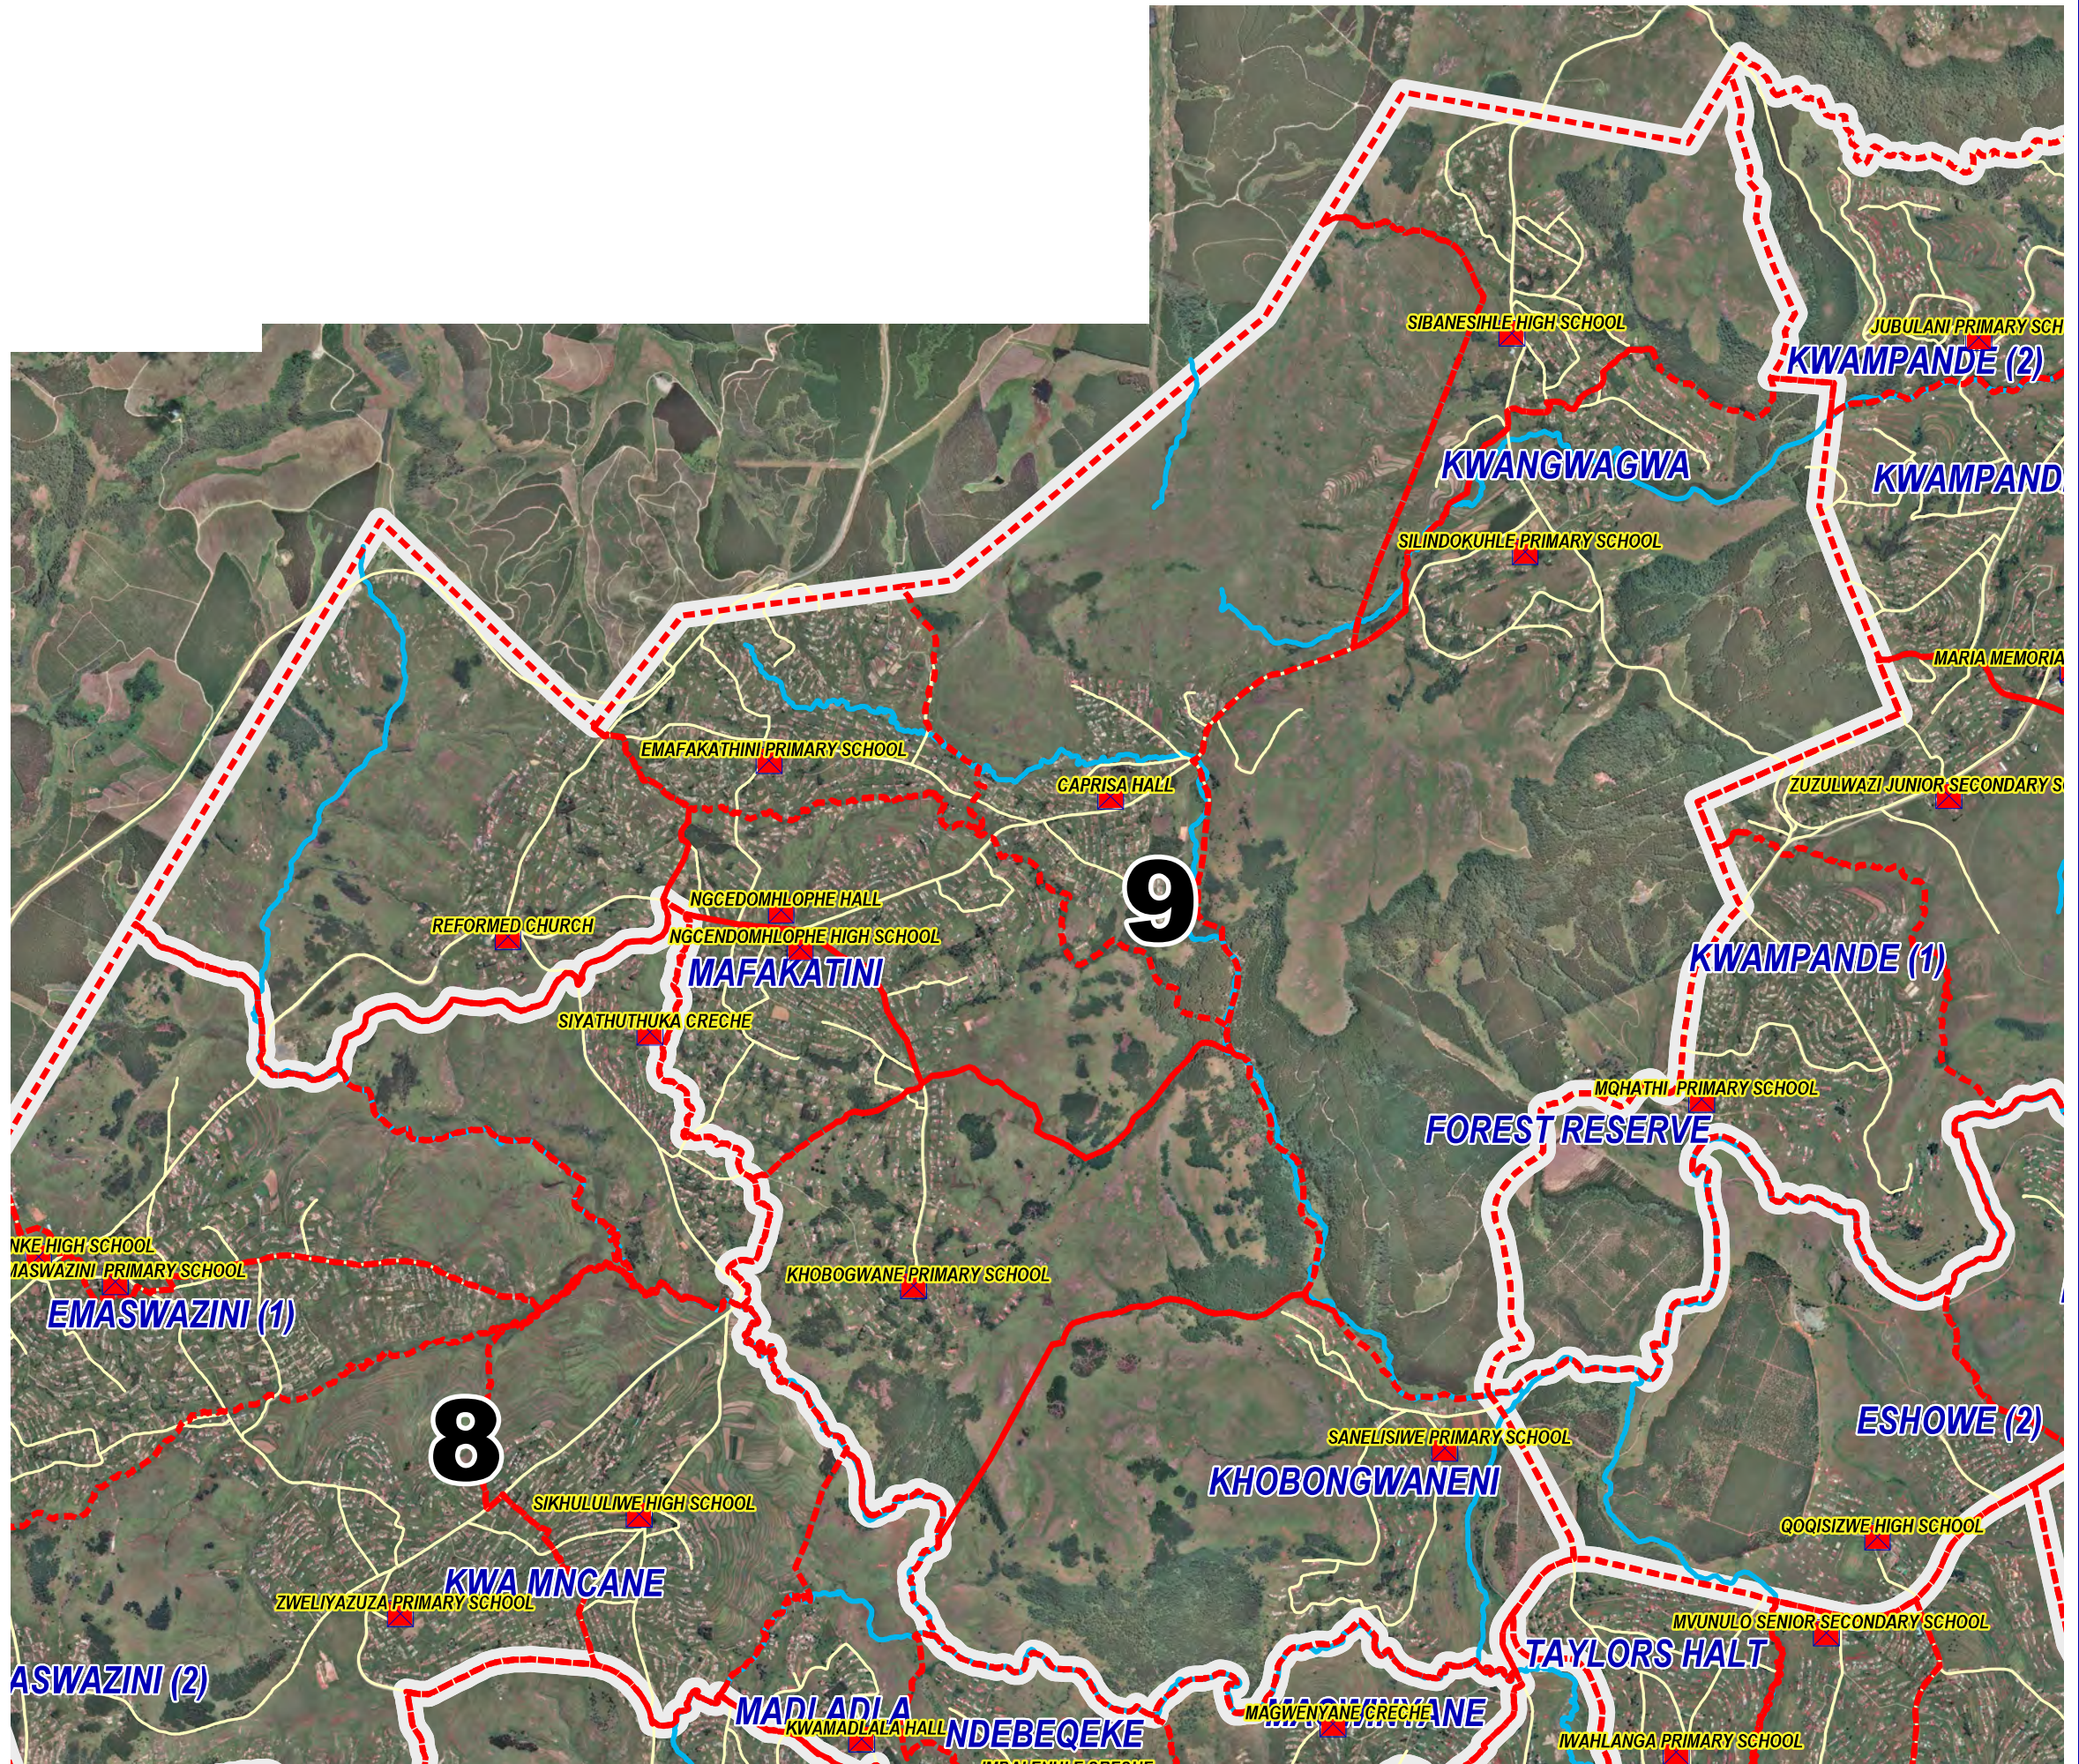

WARD 9

Legend

- ▲ Labels of KZN225_VotingStations 2016
- A Labels of roads
- KZN225_VotingStations2016
- KZN225_VDs2016
- A Labels of Suburbs
- Rivers_2004
- kzn225_Wards 2016

Corporate Services - ICT
GIS Department

Tel: 033-3922586
anesh.roopan@msunduzi.gov.za
Ref: Elections 2016
Compiled by Anesh Roopan

DISCLAIMER: