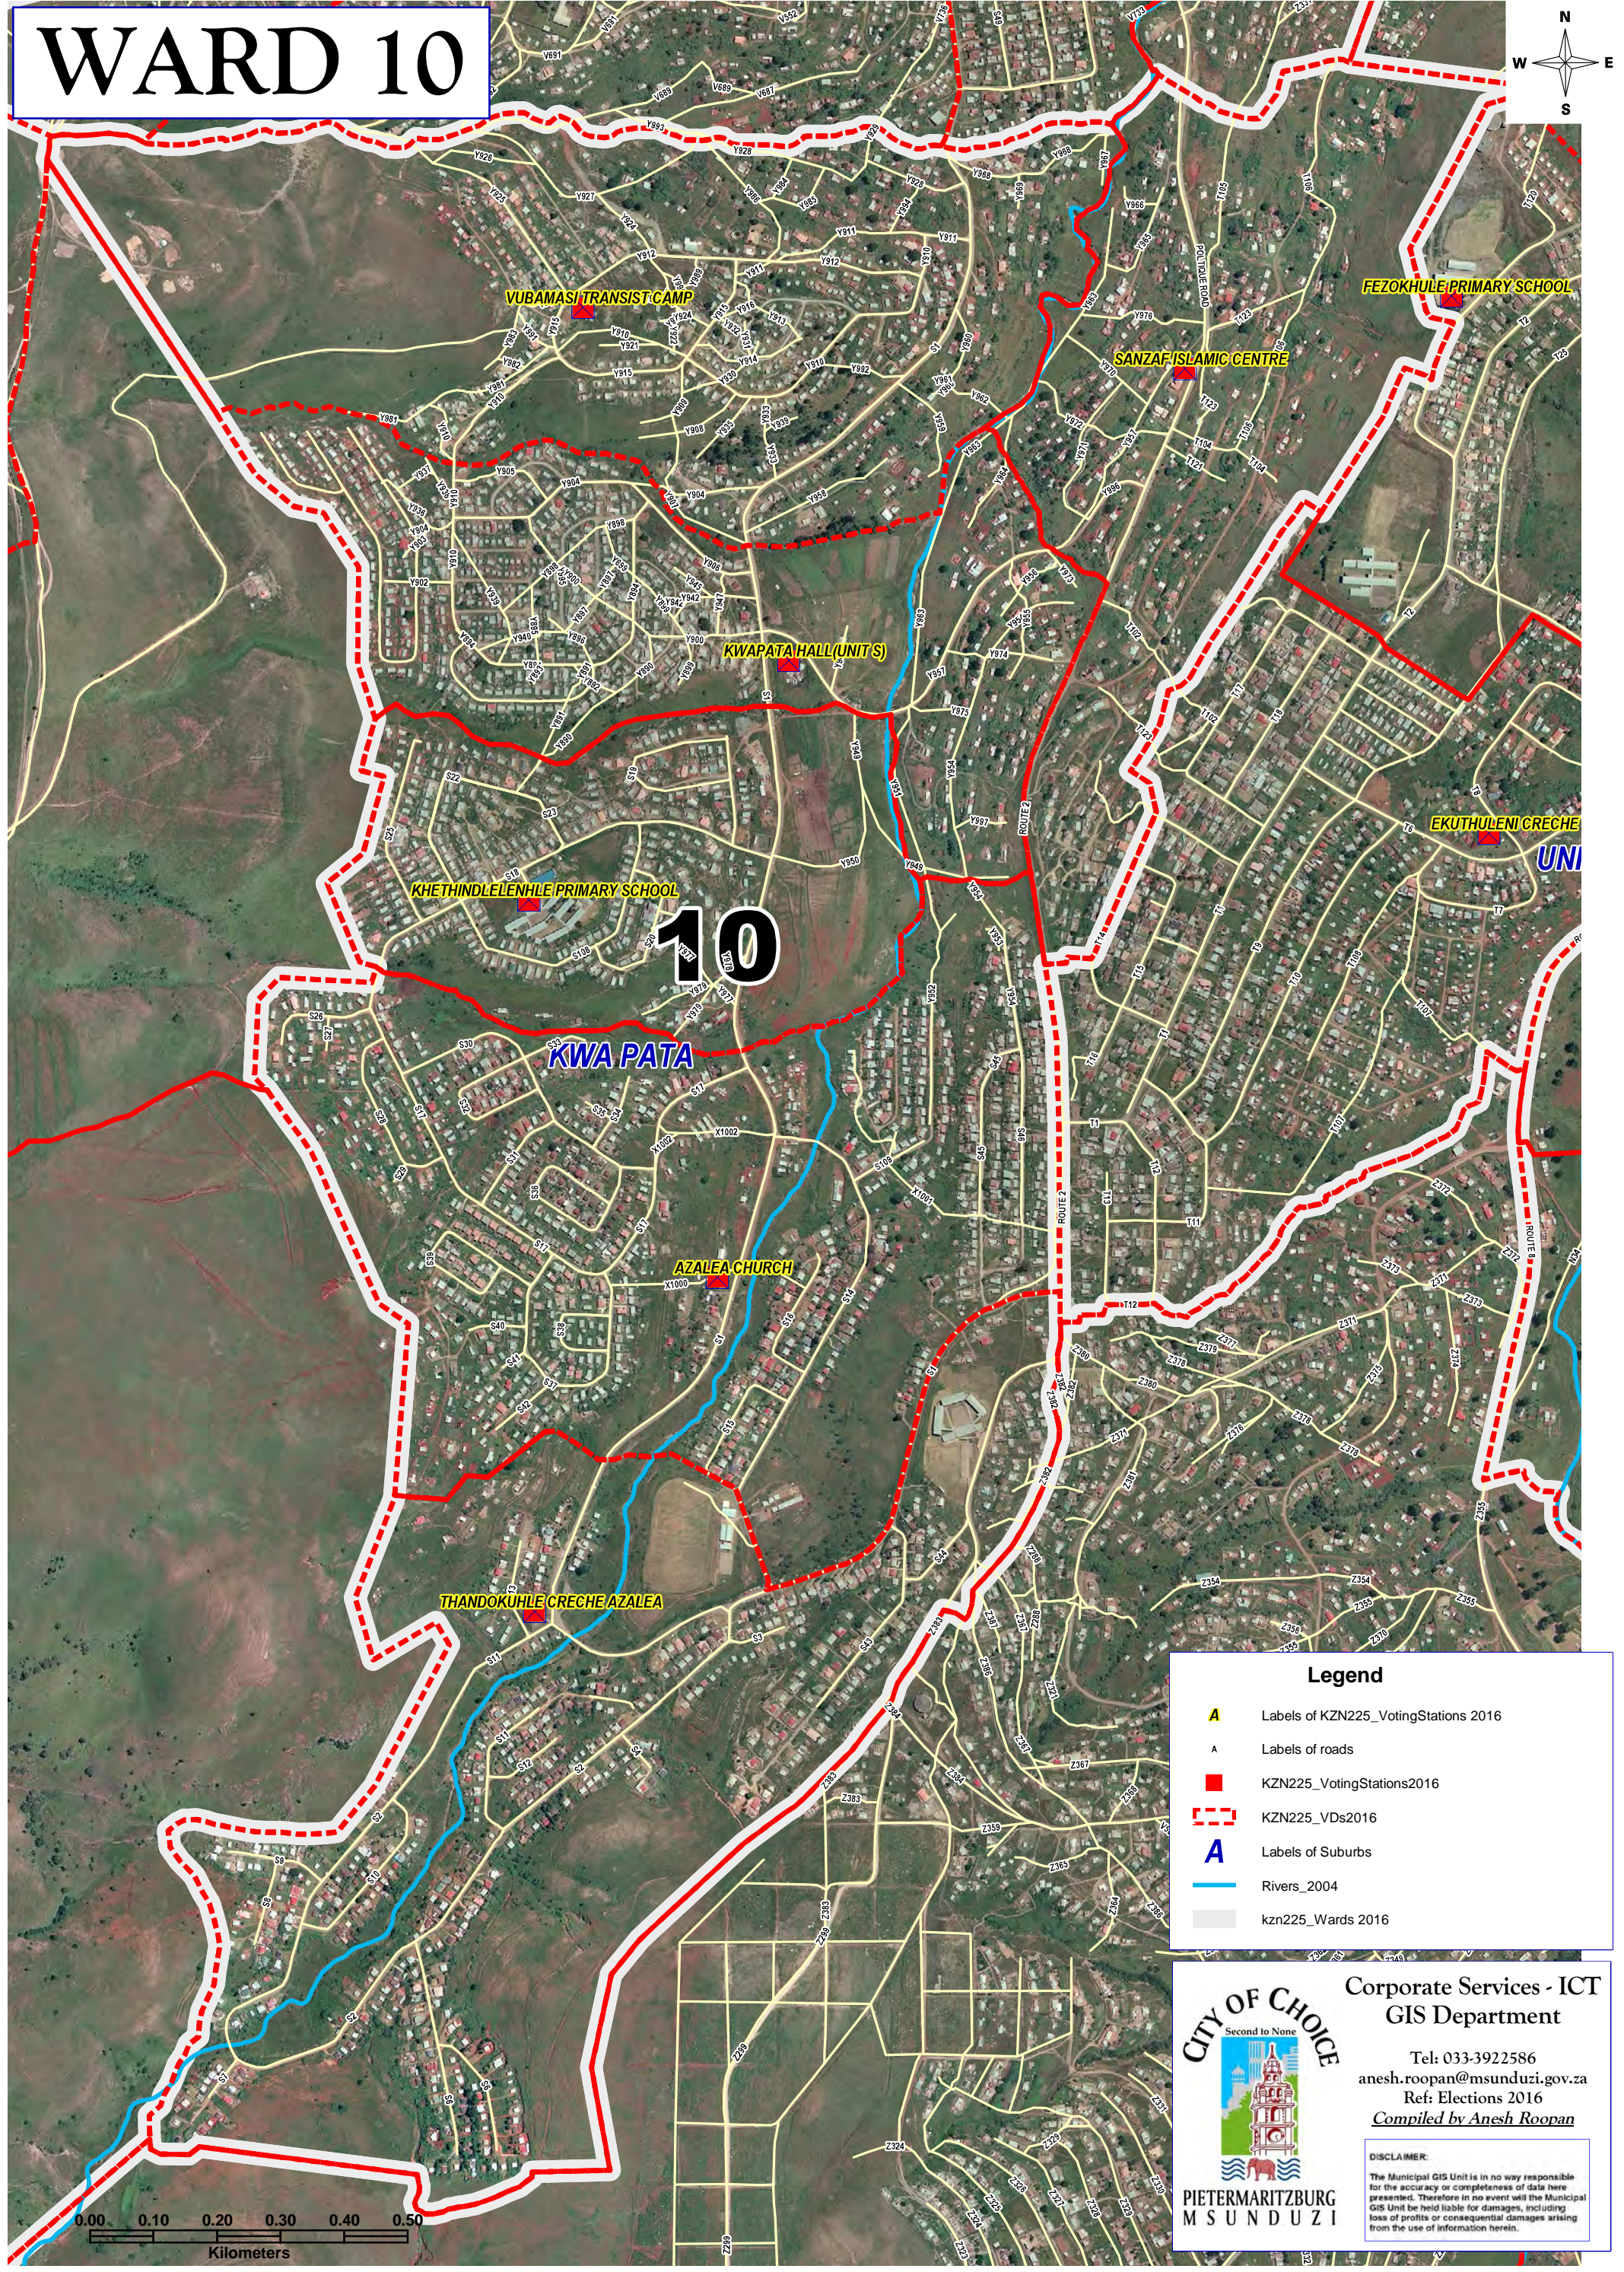

WARD 10

Legend

- A** Labels of KZN225_VotingStations 2016
- A Labels of roads
- KZN225_VotingStations2016
- KZN225_VDs2016
- A** Labels of Suburbs
- Rivers_2004
- kzn225_Wards 2016

Corporate Services - ICT
GIS Department
Tel: 033-3922586
anesh.roopan@msunduzi.gov.za
Ref: Elections 2016
Compiled by Anesh Roopan

DISCLAIMER:
The Municipal GIS Unit is in no way responsible for the accuracy or completeness of data here presented. Therefore in no event will the Municipal GIS Unit be held liable for damages, including loss of profits or consequential damages arising from the use of information herein.