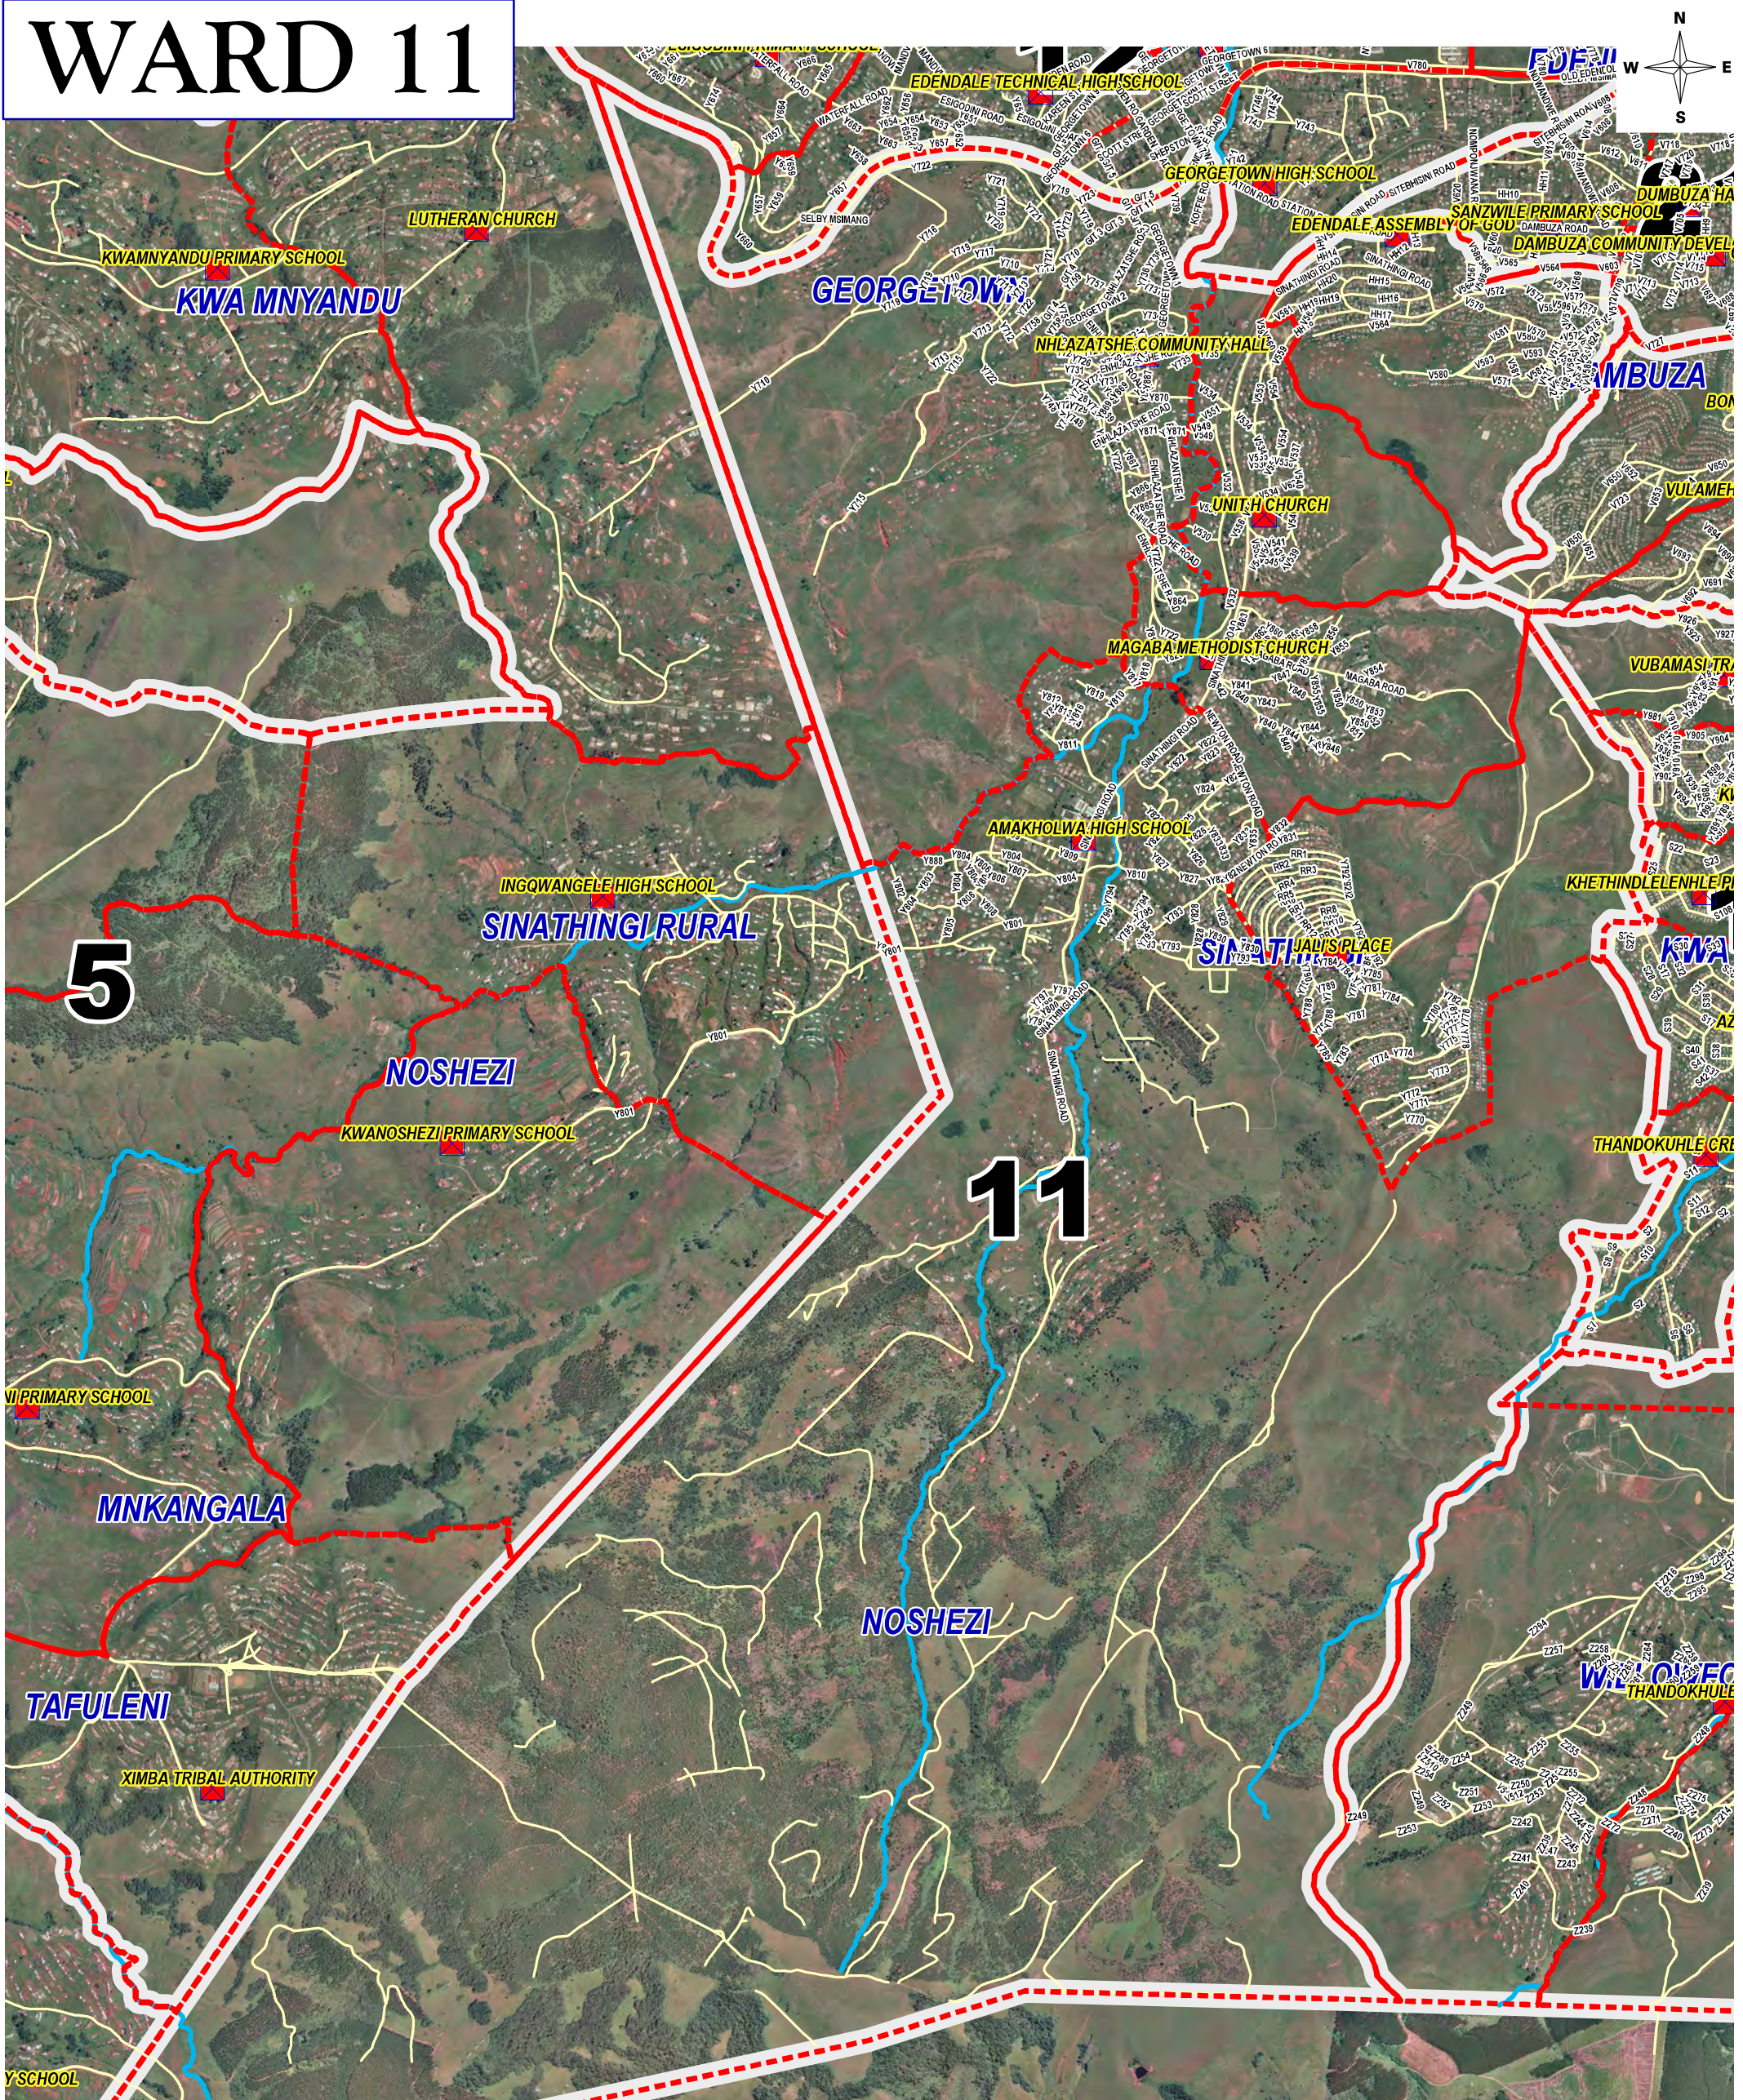

# WARD 11

Legend	
<span style="color: yellow;">■</span>	Labels of KZN225_VotingStations 2016
<span style="color: grey;">■</span>	Labels of roads
<span style="border: 1px dashed red; display: inline-block; width: 10px; height: 10px;"></span>	KZN225_VDs2016
<span style="color: blue; font-size: 2em;">A</span>	Labels of Suburbs
<span style="color: blue;">—</span>	Rivers_2004
<span style="border: 1px solid grey; display: inline-block; width: 10px; height: 10px;"></span>	kzn225_Wards 2016

**DISCLAIMER:**  
The Municipal GIS Unit is in no way responsible for the accuracy or completeness of data here presented. Therefore in no event will the Municipal GIS Unit be held liable for damages, including loss of profits or consequential damages arising from the use of information herein.