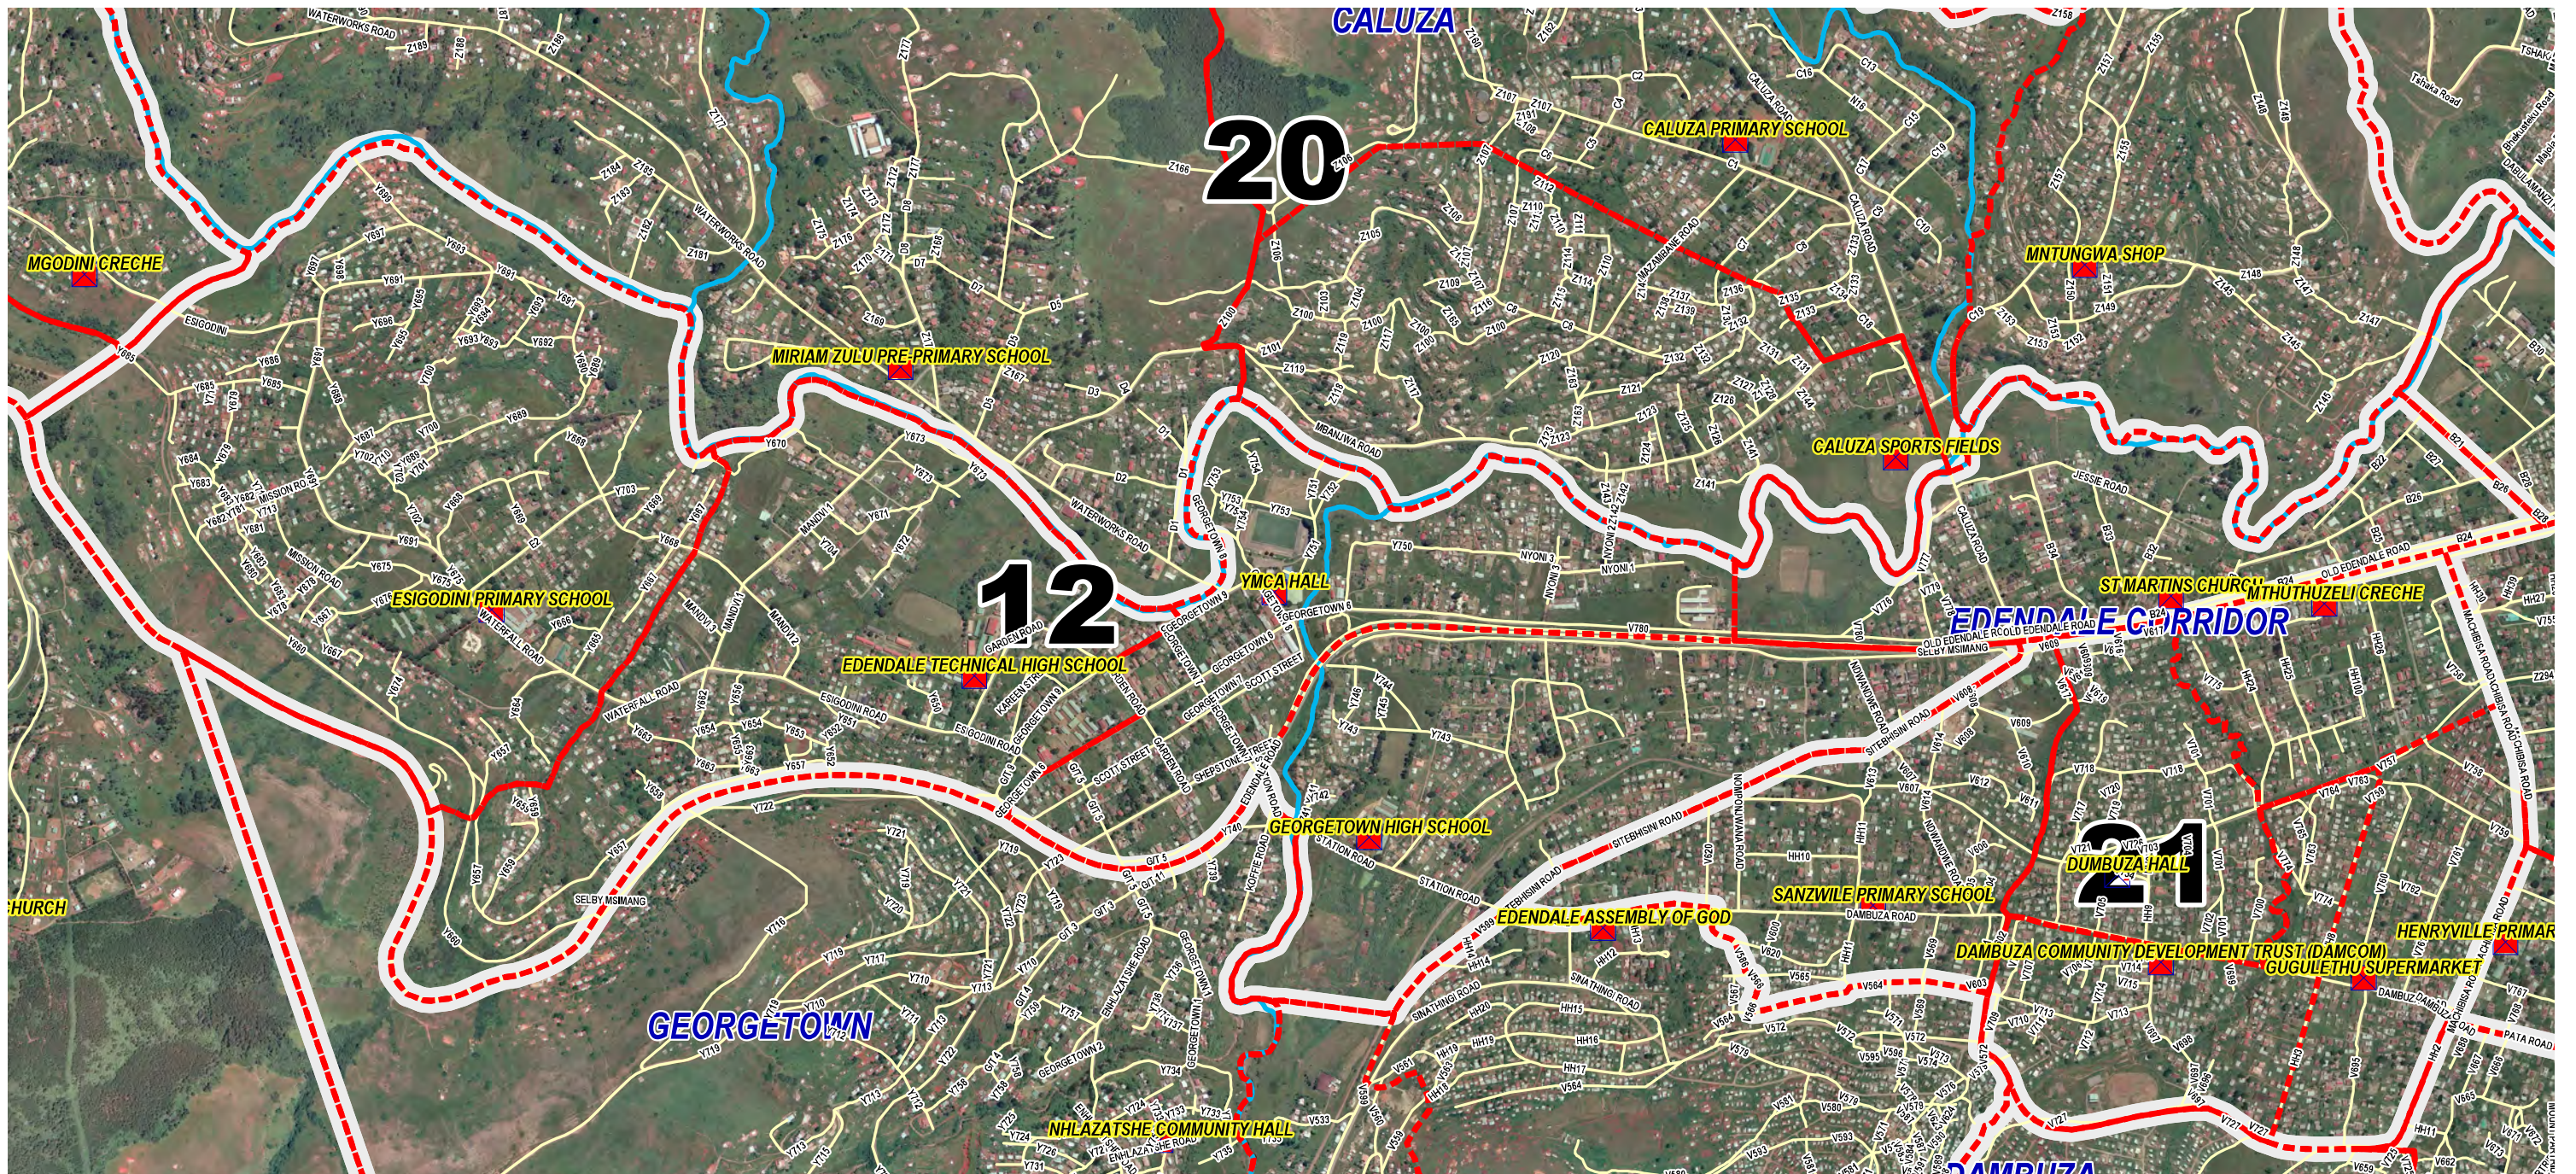

WARD 12

Legend

- ▲ Labels of KZN225_VotingStations 2016
- A Labels of roads
- KZN225_VotingStations2016
- KZN225_VDs2016
- A Labels of Suburbs
- Rivers_2004
- kzn225_Wards 2016

**PIETERMARITZBURG
MSUNDUZI**