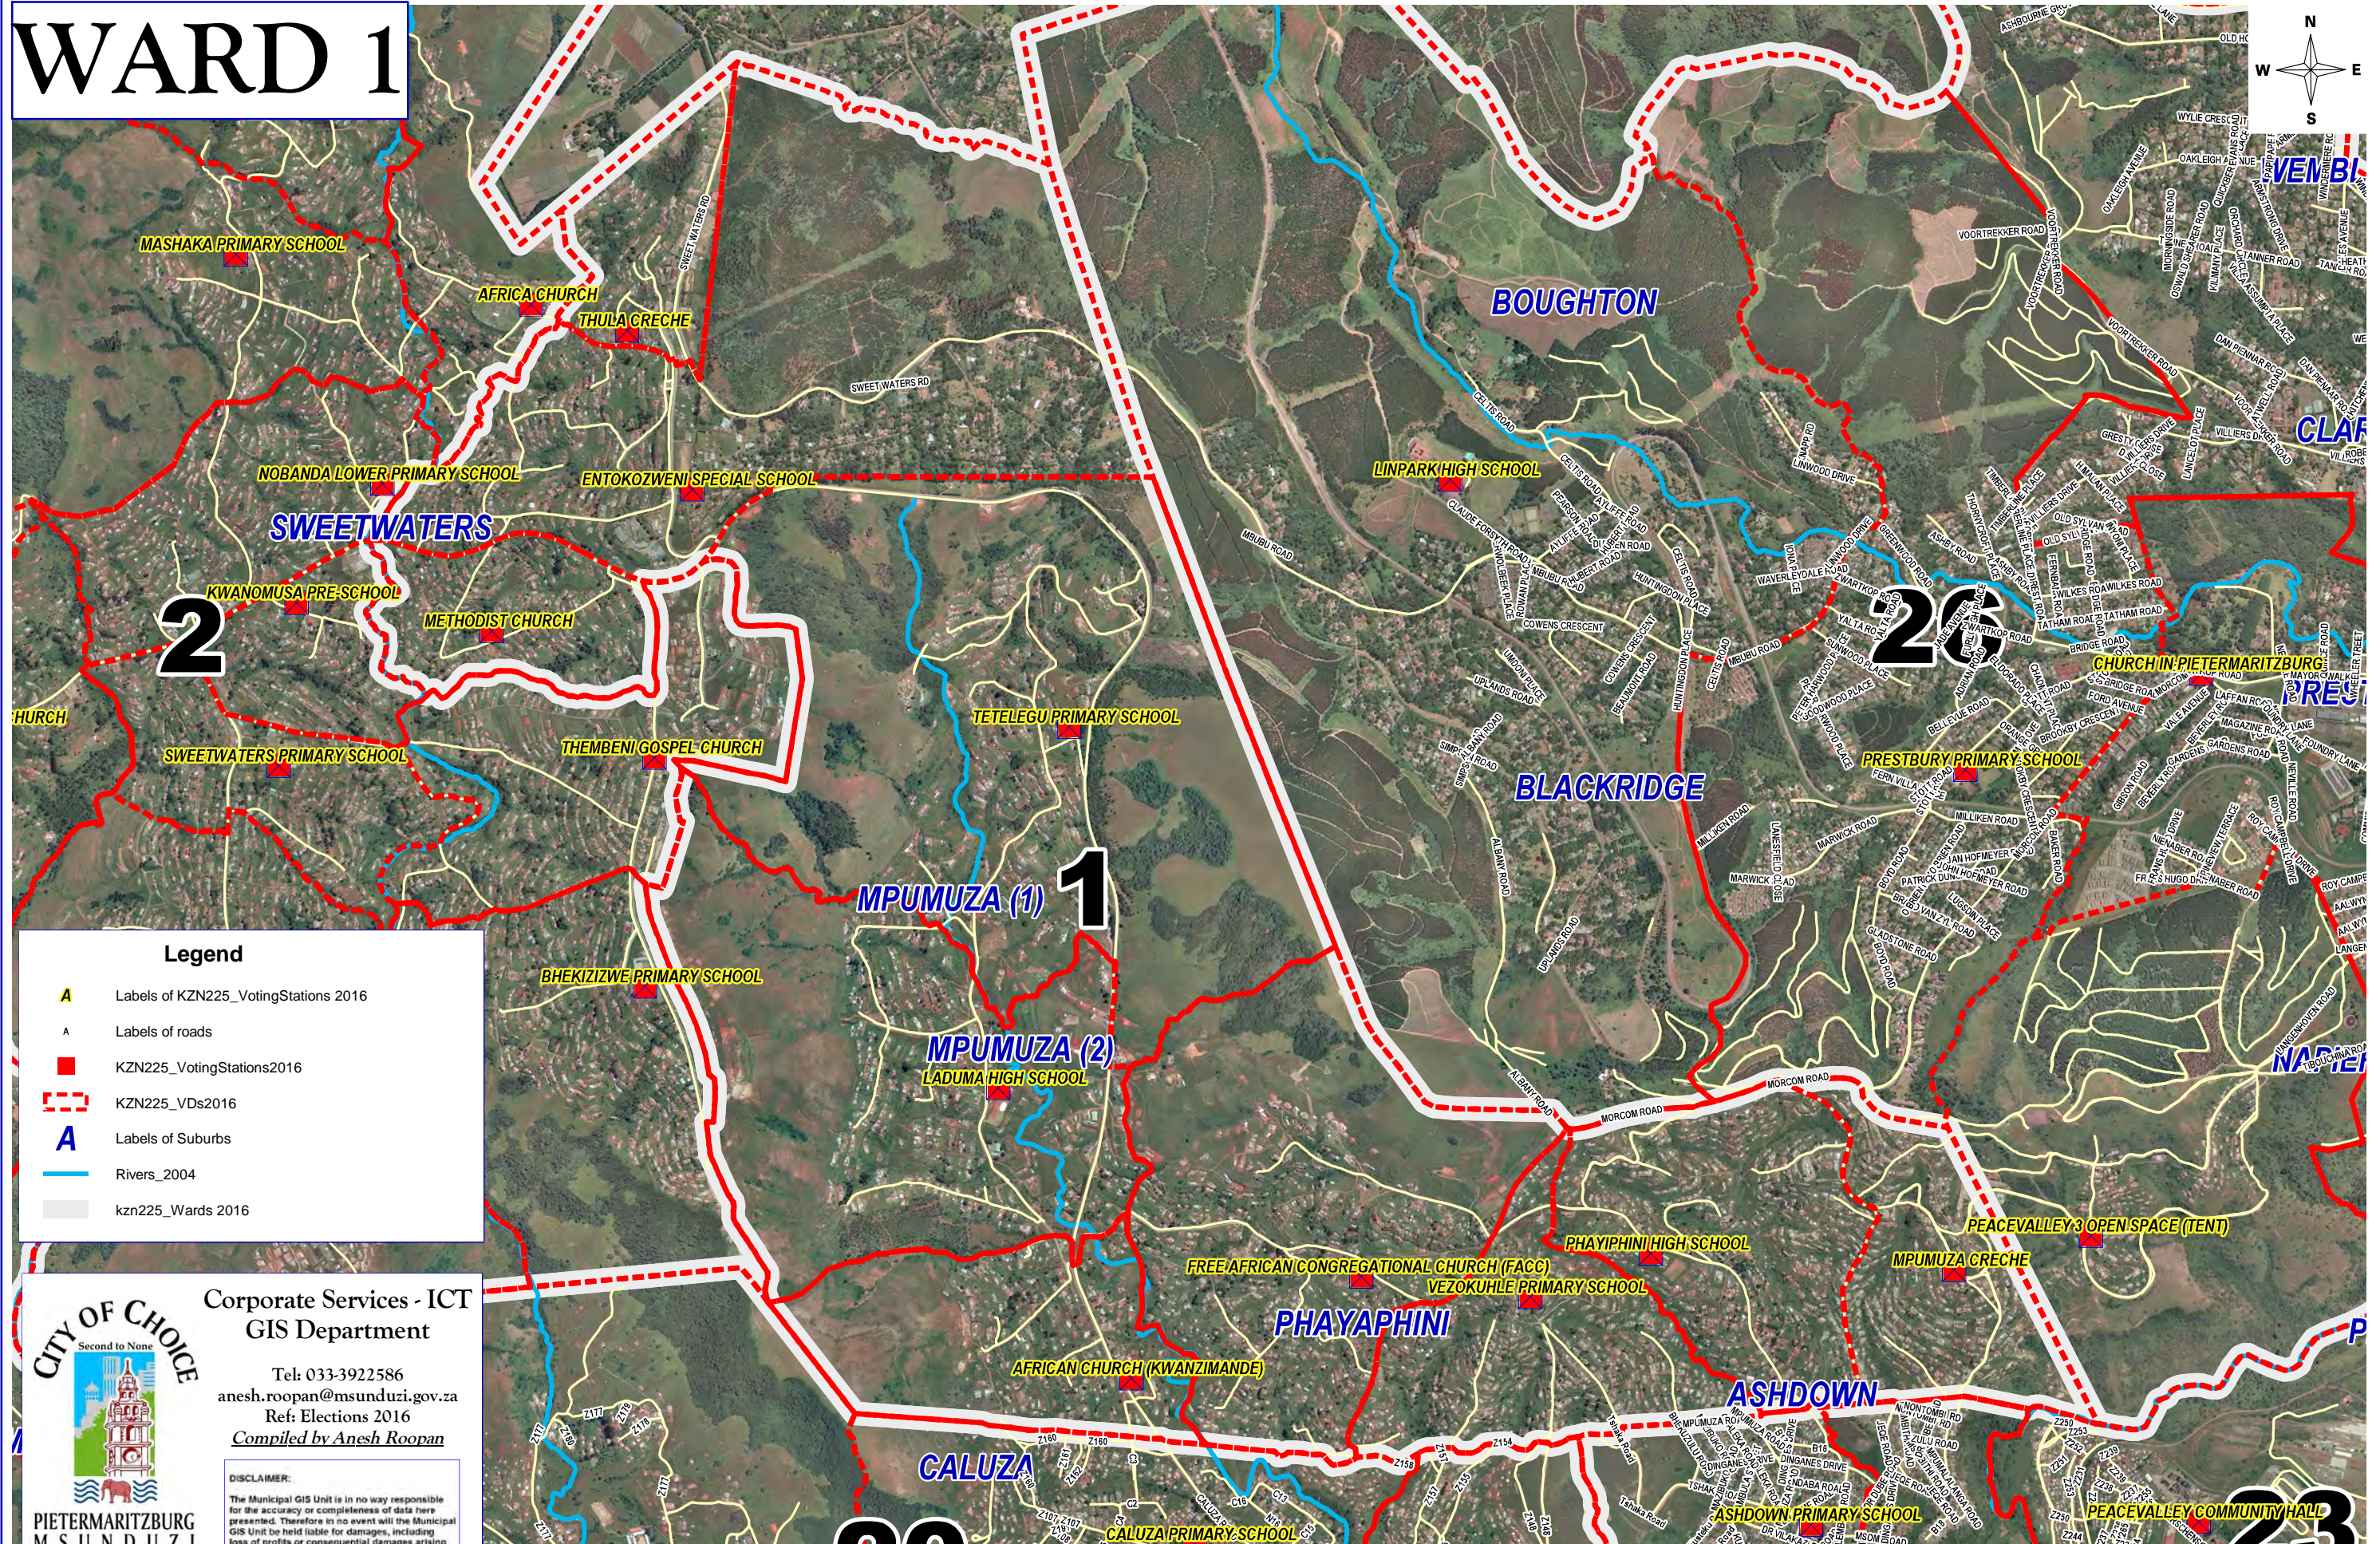

WARD 1

Legend

- A Labels of KZN225_VotingStations 2016
- A Labels of roads
- KZN225_VotingStations2016
- KZN225_VDs2016
- A Labels of Suburbs
- Rivers_2004
- kzn225_Wards 2016

CITY OF CHOICE
Second to None