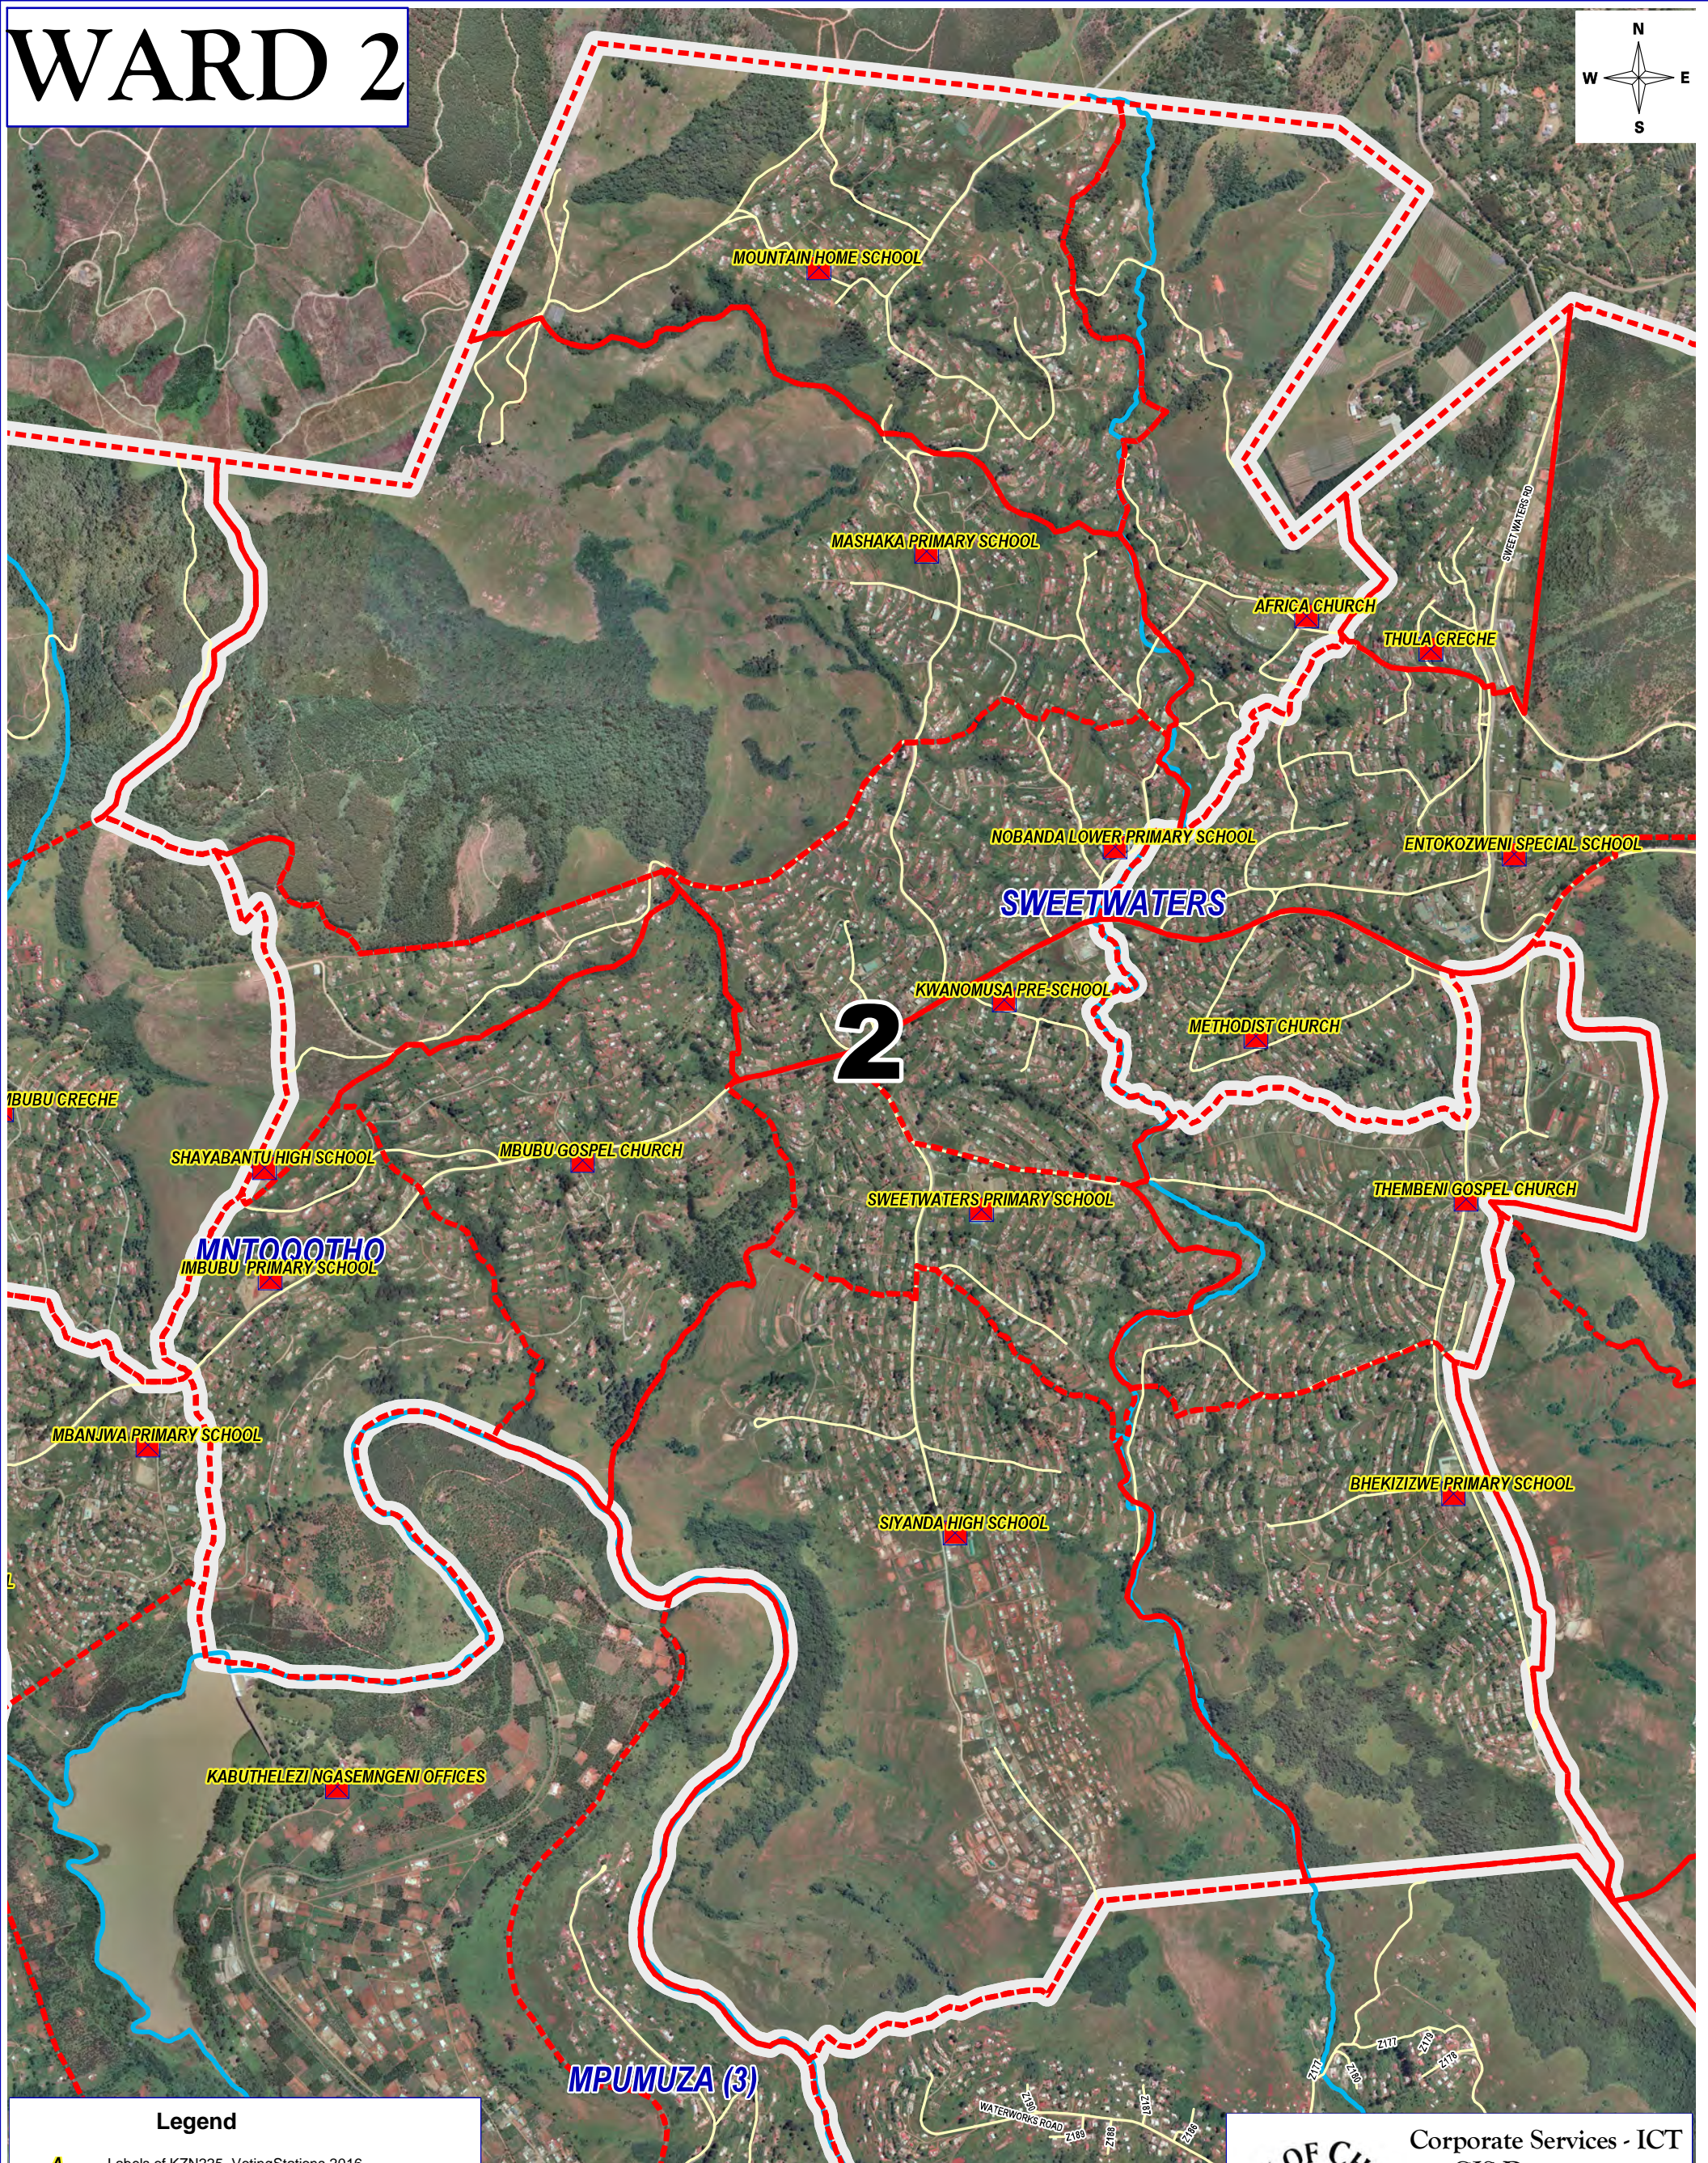

WARD 2

Legend

- ▲ Labels of KZN225_VotingStations 2016
- A Labels of roads
- KZN225_VotingStations2016
- KZN225_VDs2016
- A Labels of Suburbs
- Rivers_2004
- kzn225_Wards 2016

Corporate Services - ICT
GIS Department

Tel: 033-3922586
anesh.roopan@msunduzi.gov.za
Ref: Elections 2016
Compiled by Anesh Roopan

DISCLAIMER: