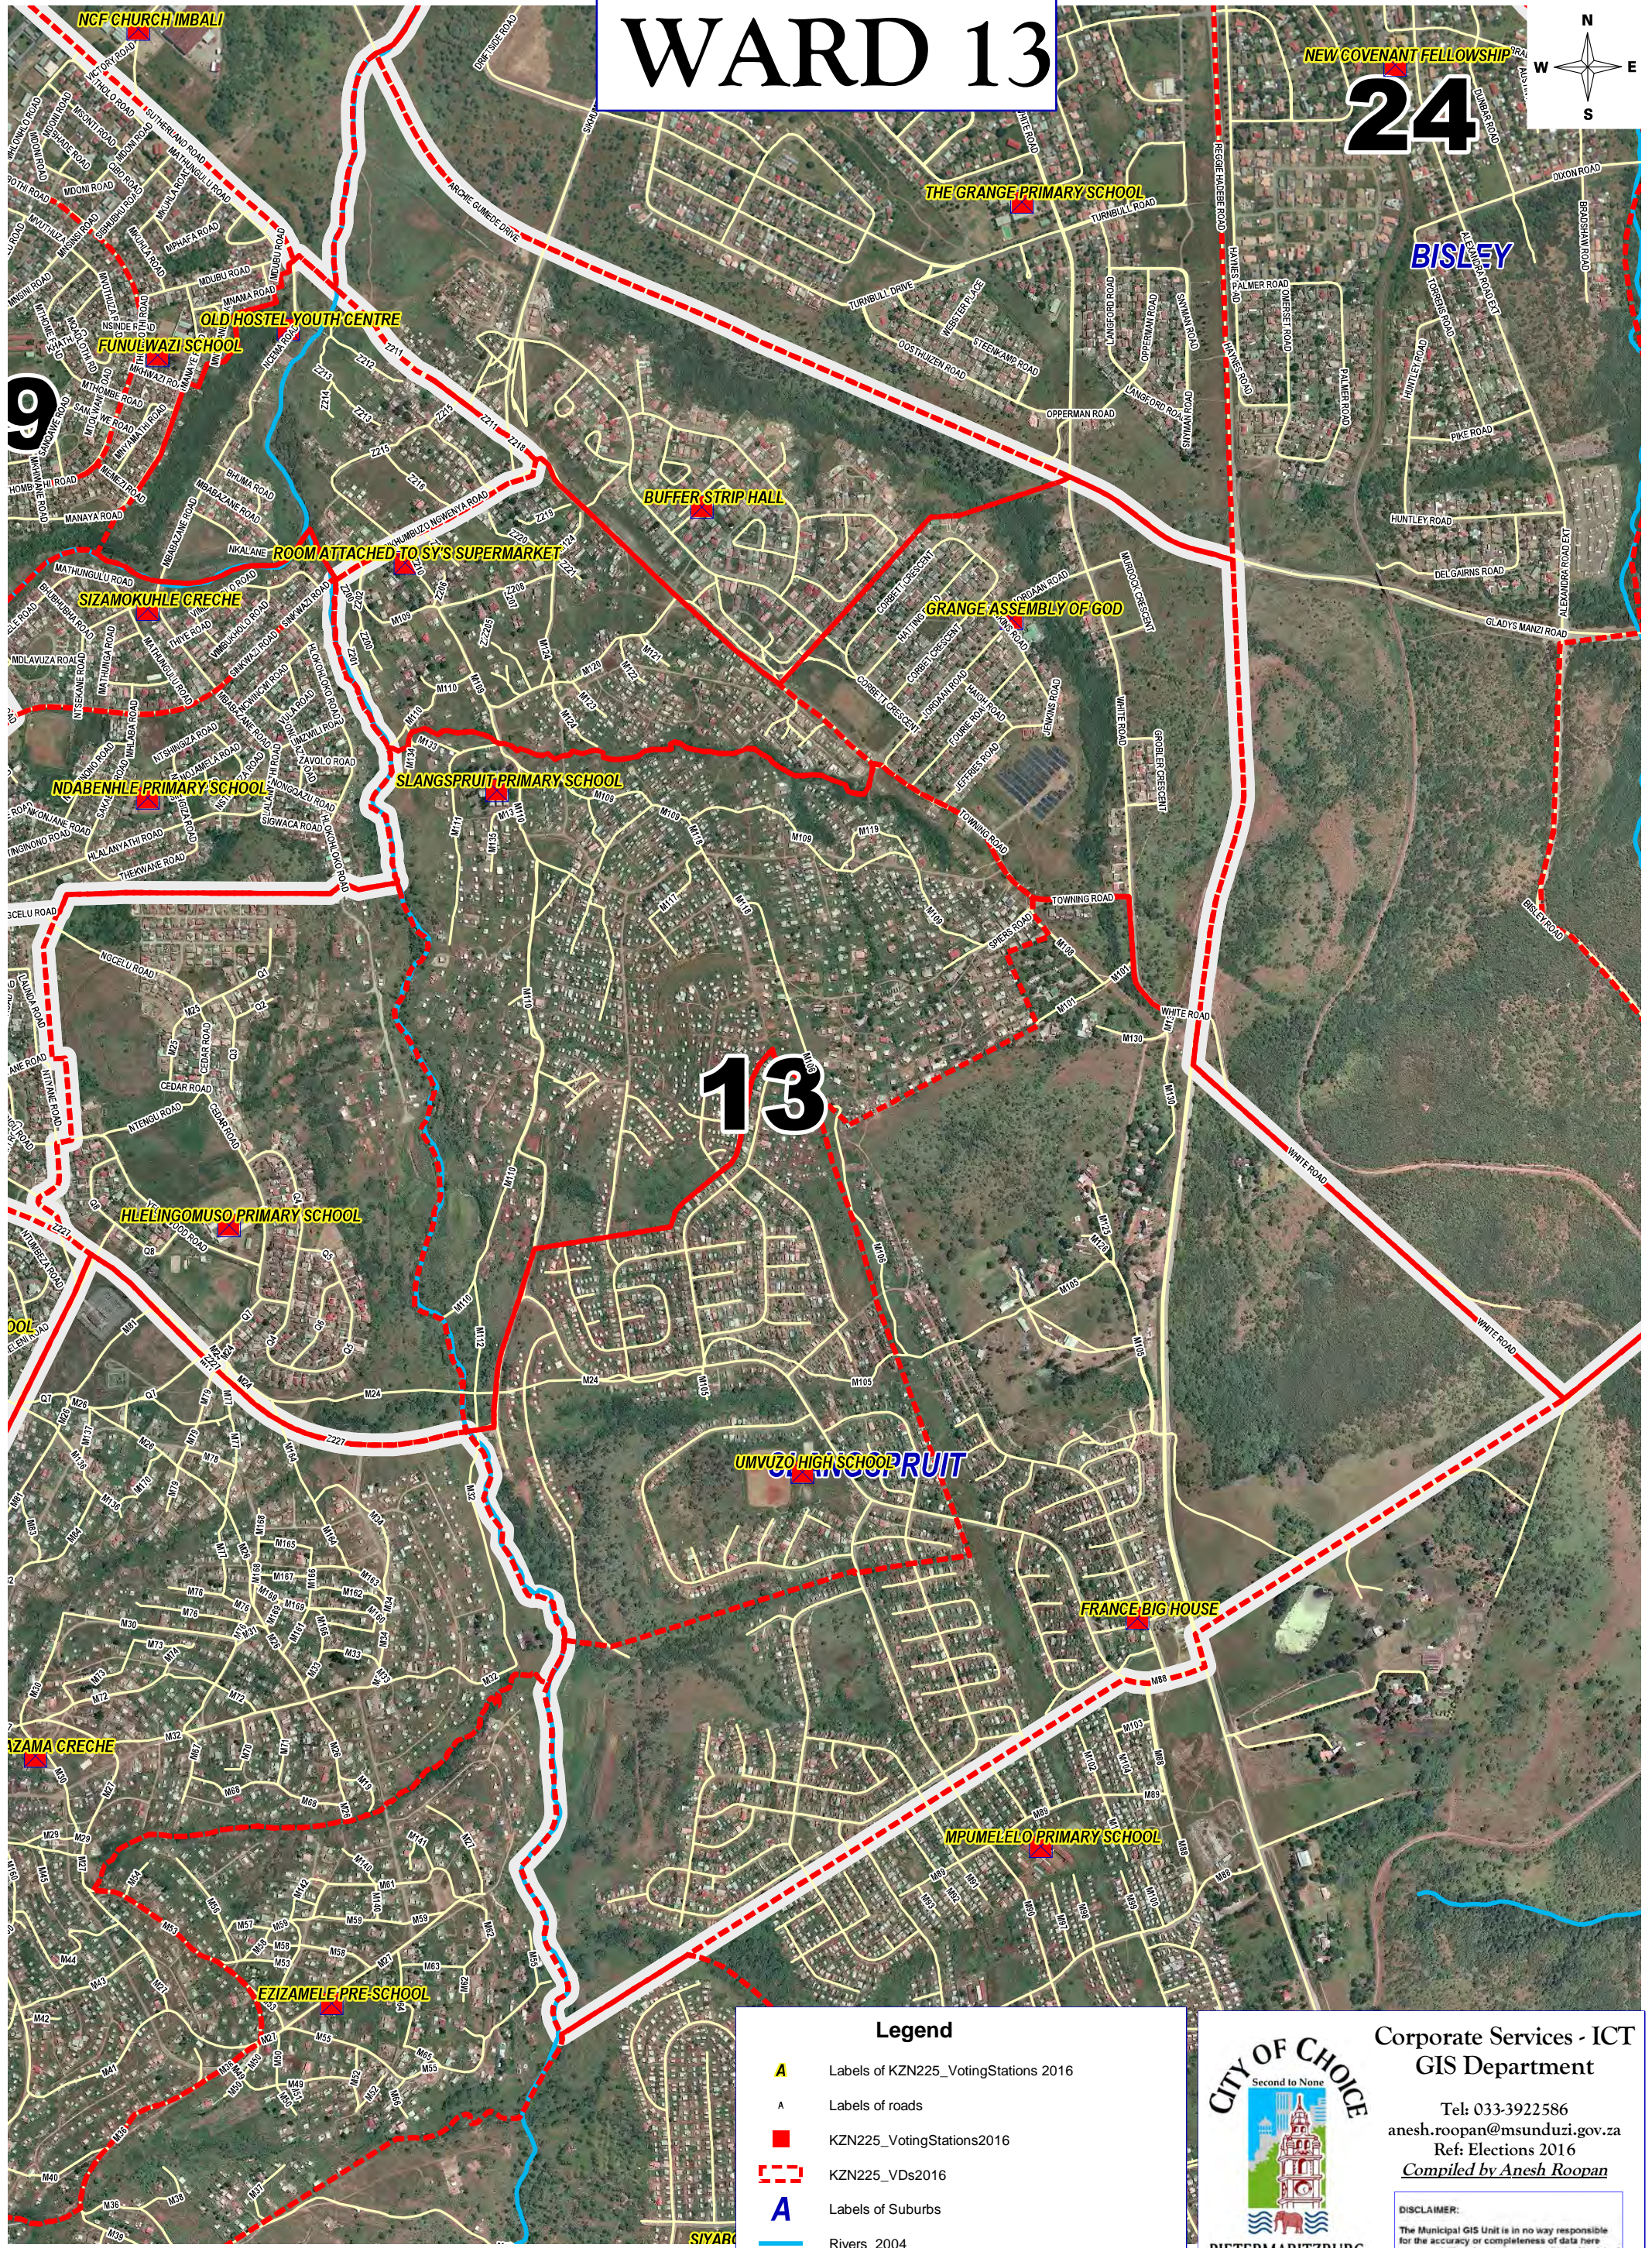

# WARD 13

# 24

# 13

**Legend**

- A Labels of KZN225\_VotingStations 2016
- A Labels of roads
- KZN225\_VotingStations2016
- KZN225\_VDs2016
- A Labels of Suburbs
- Rivers\_2004
- kzn225\_Wards 2016

**CITY OF CHOICE**  
Second to None