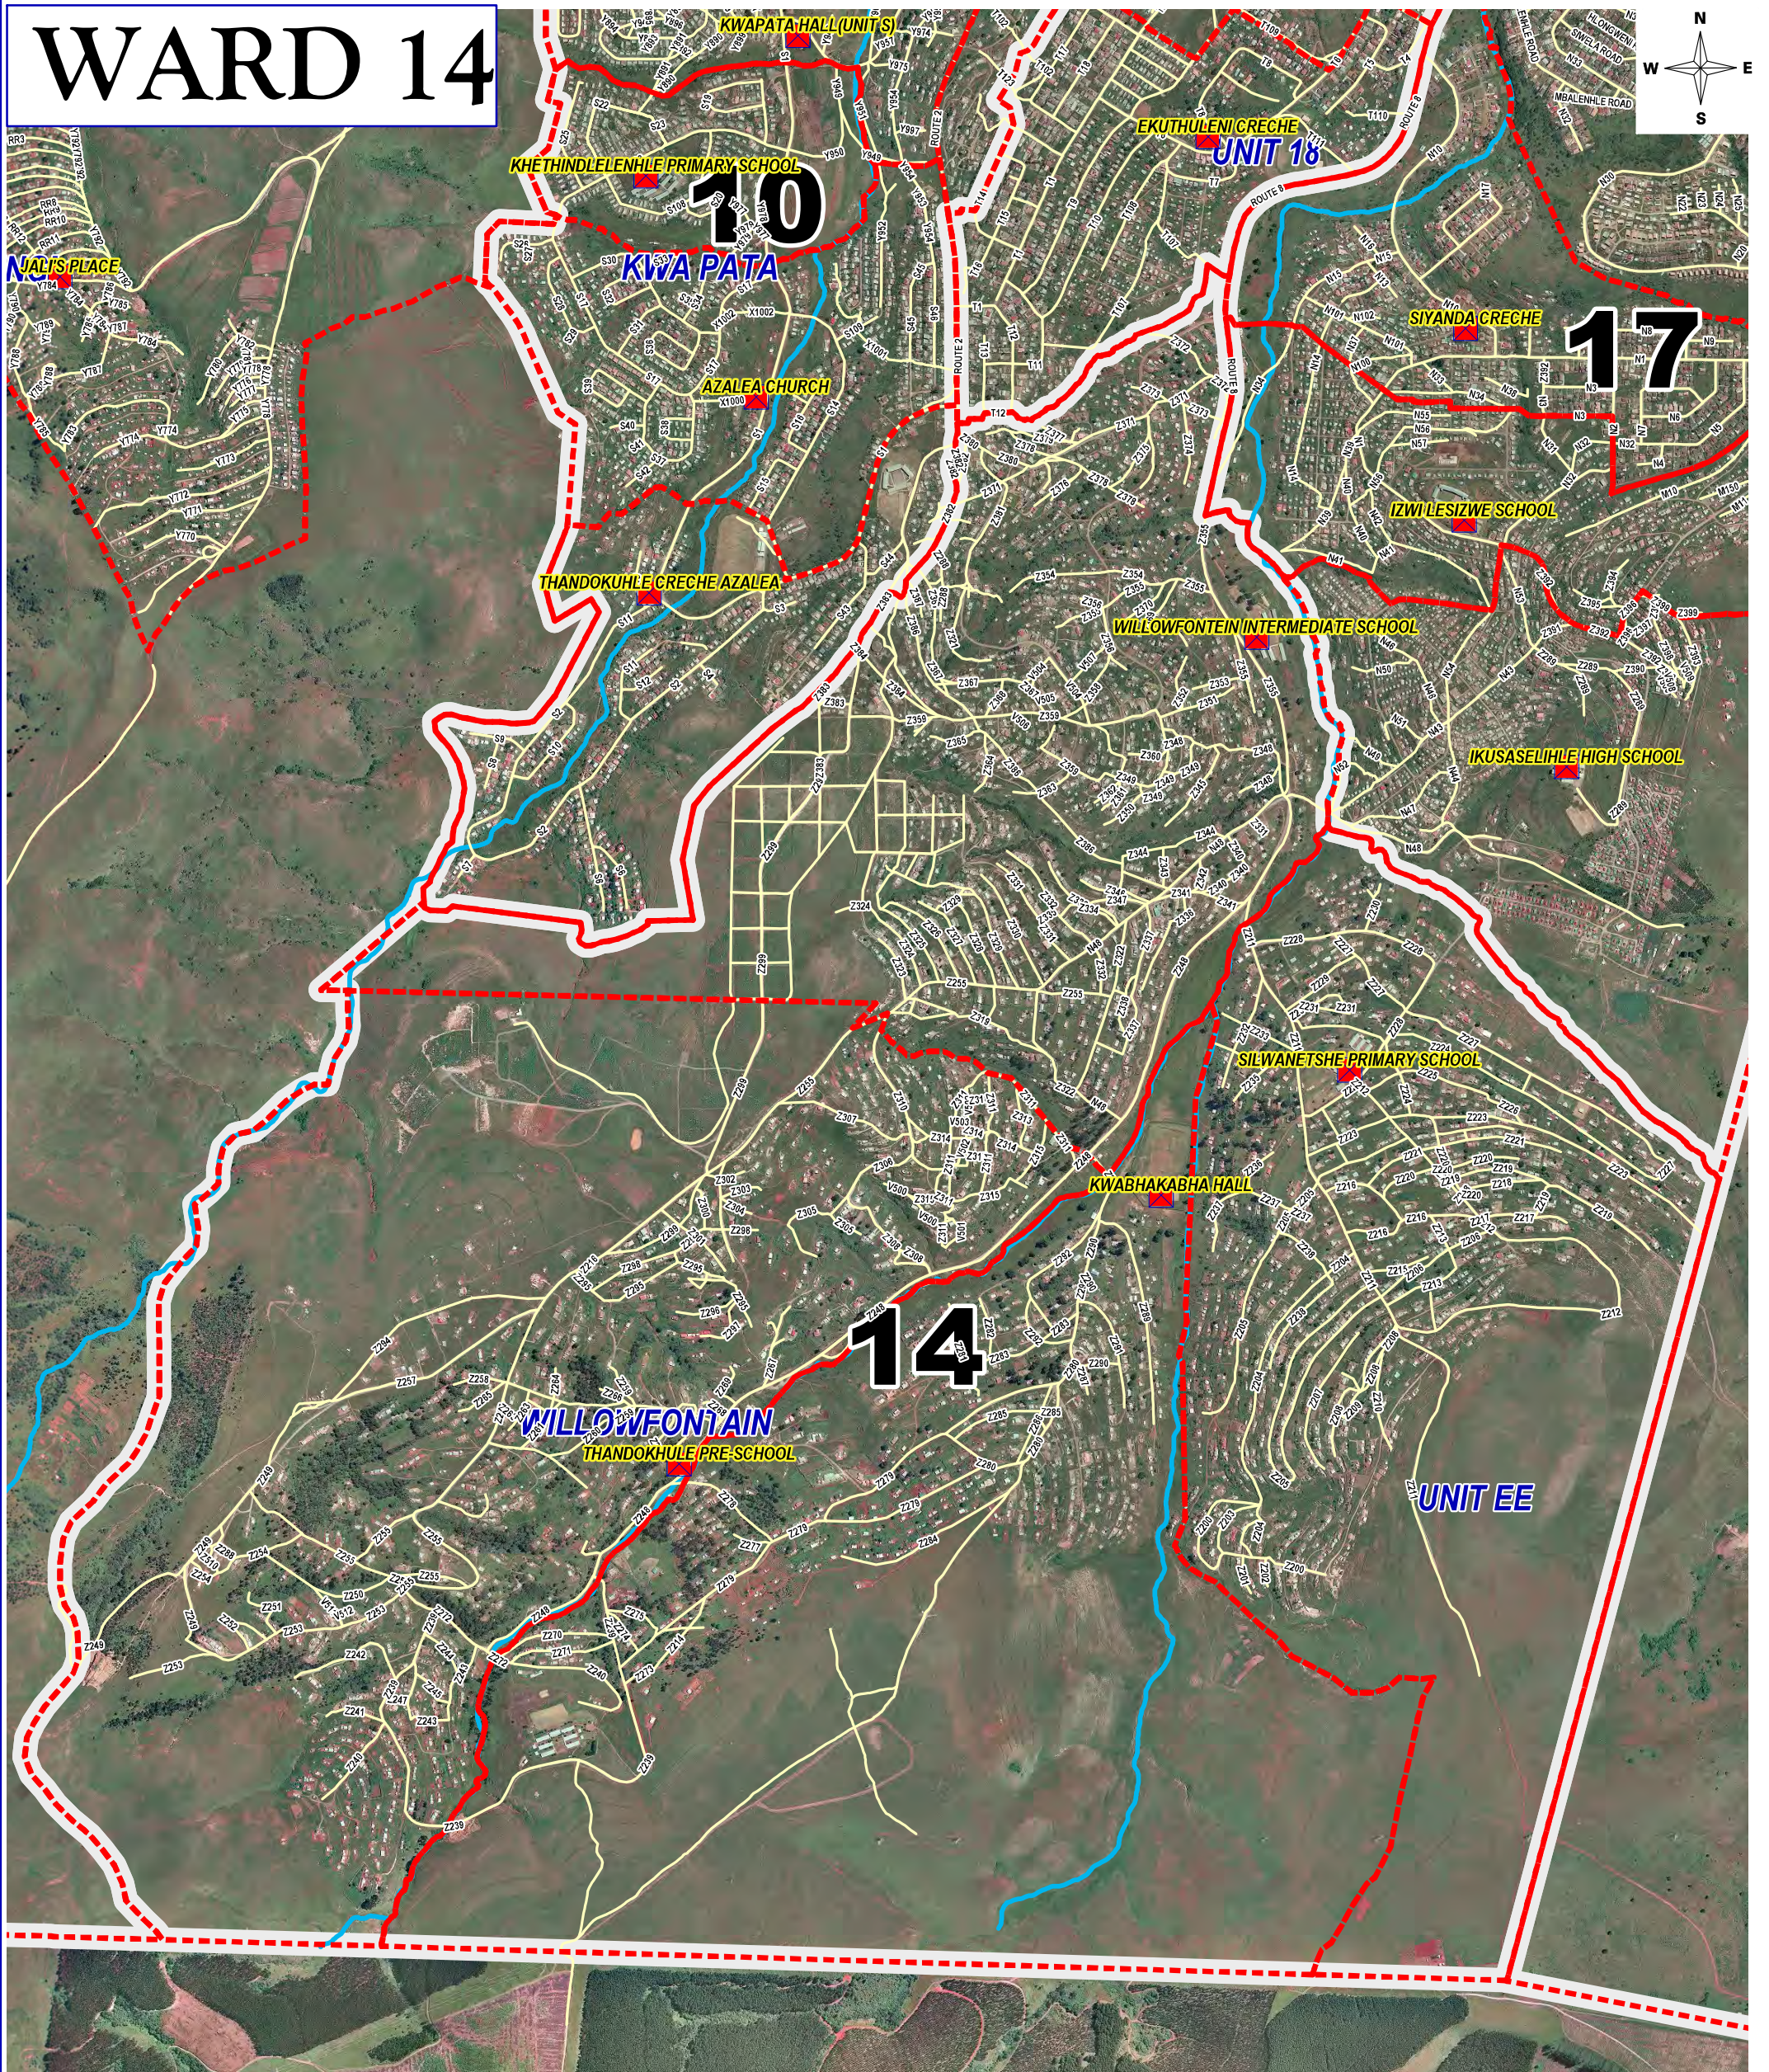

WARD 14

Legend	
A	Labels of KZN225_VotingStations 2016
A	Labels of roads
■	KZN225_VotingStations2016
---	KZN225_VDs2016
A	Labels of Suburbs
—	Rivers_2004
■	kzn225_Wards 2016

Corporate Services - ICT
GIS Department
Tel: 033-3922586
anesh.roopan@msunduzi.gov.za
Ref: Elections 2016
Compiled by Anesh Roopan

DISCLAIMER:
The Municipal GIS Unit is in no way responsible for the accuracy or completeness of data here presented. Therefore in no event will the Municipal GIS Unit be held liable for damages, including loss of profits or consequential damages arising from the use of information herein.