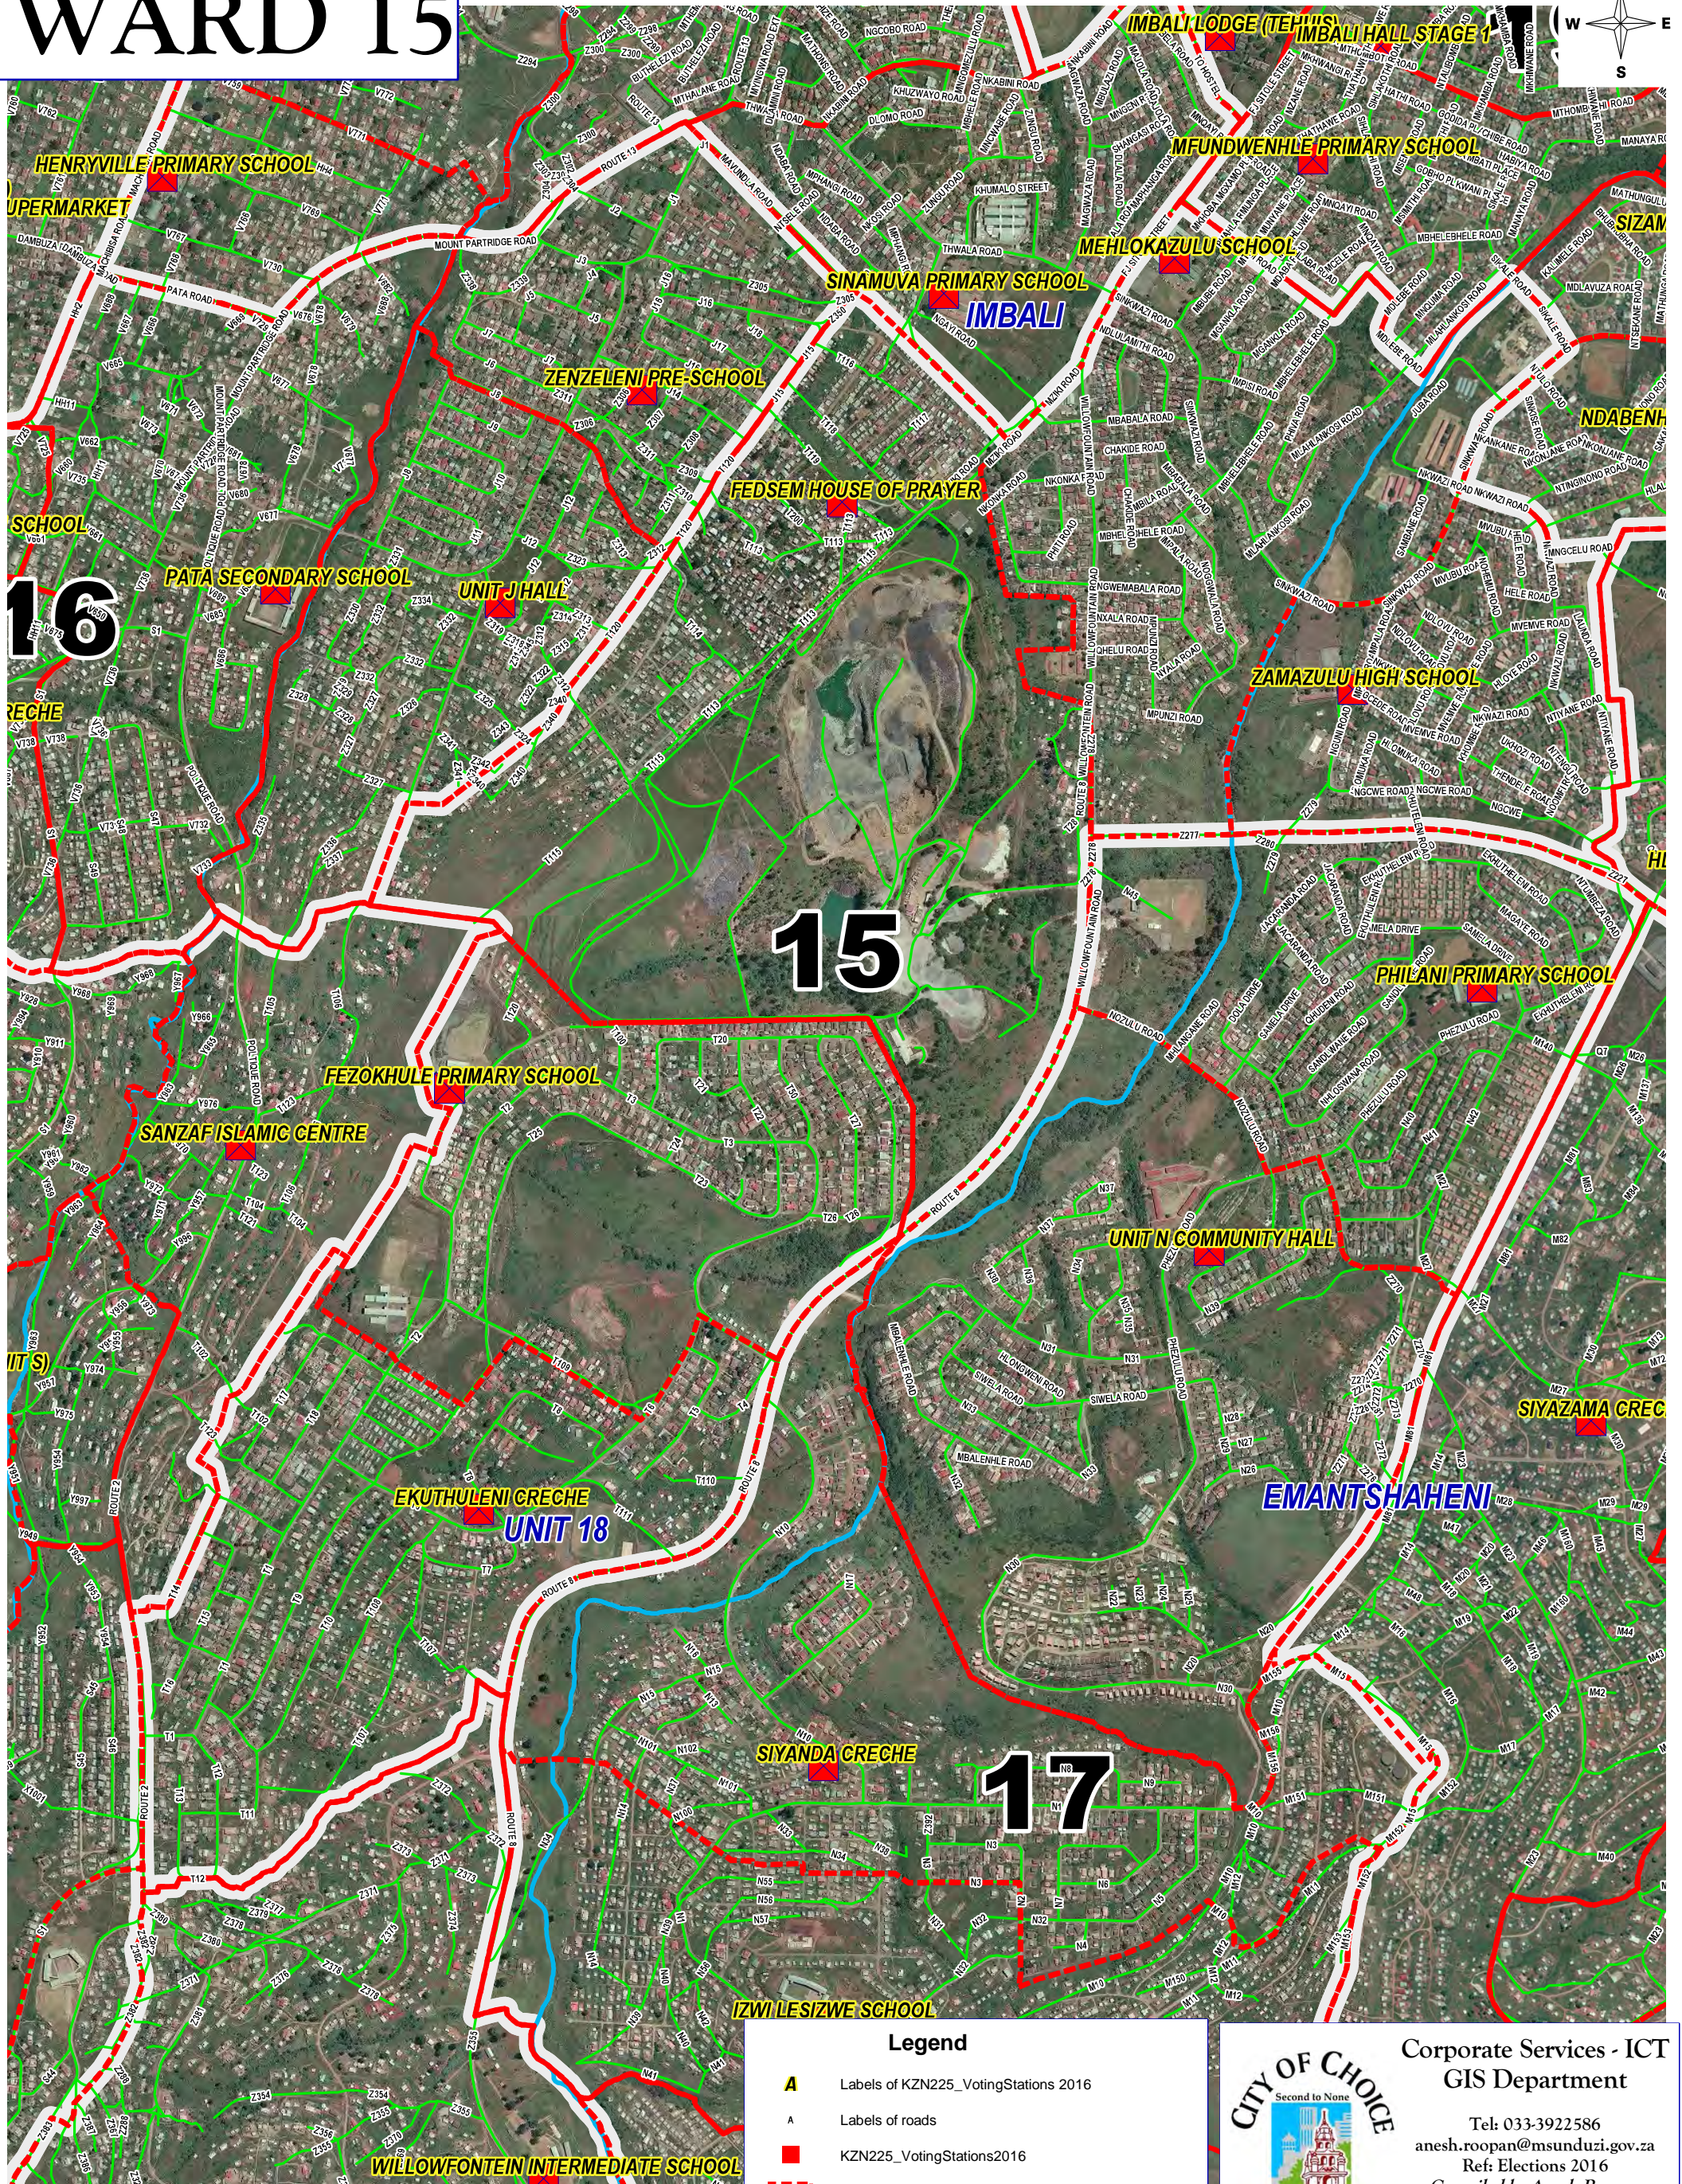

WARD 15

Legend	
A	Labels of KZN225_VotingStations 2016
A	Labels of roads
	KZN225_VotingStations2016
	KZN225_VDs2016
A	Labels of Suburbs
	Rivers_2004
	kzn225_Wards 2016

Corporate Services - ICT
GIS Department