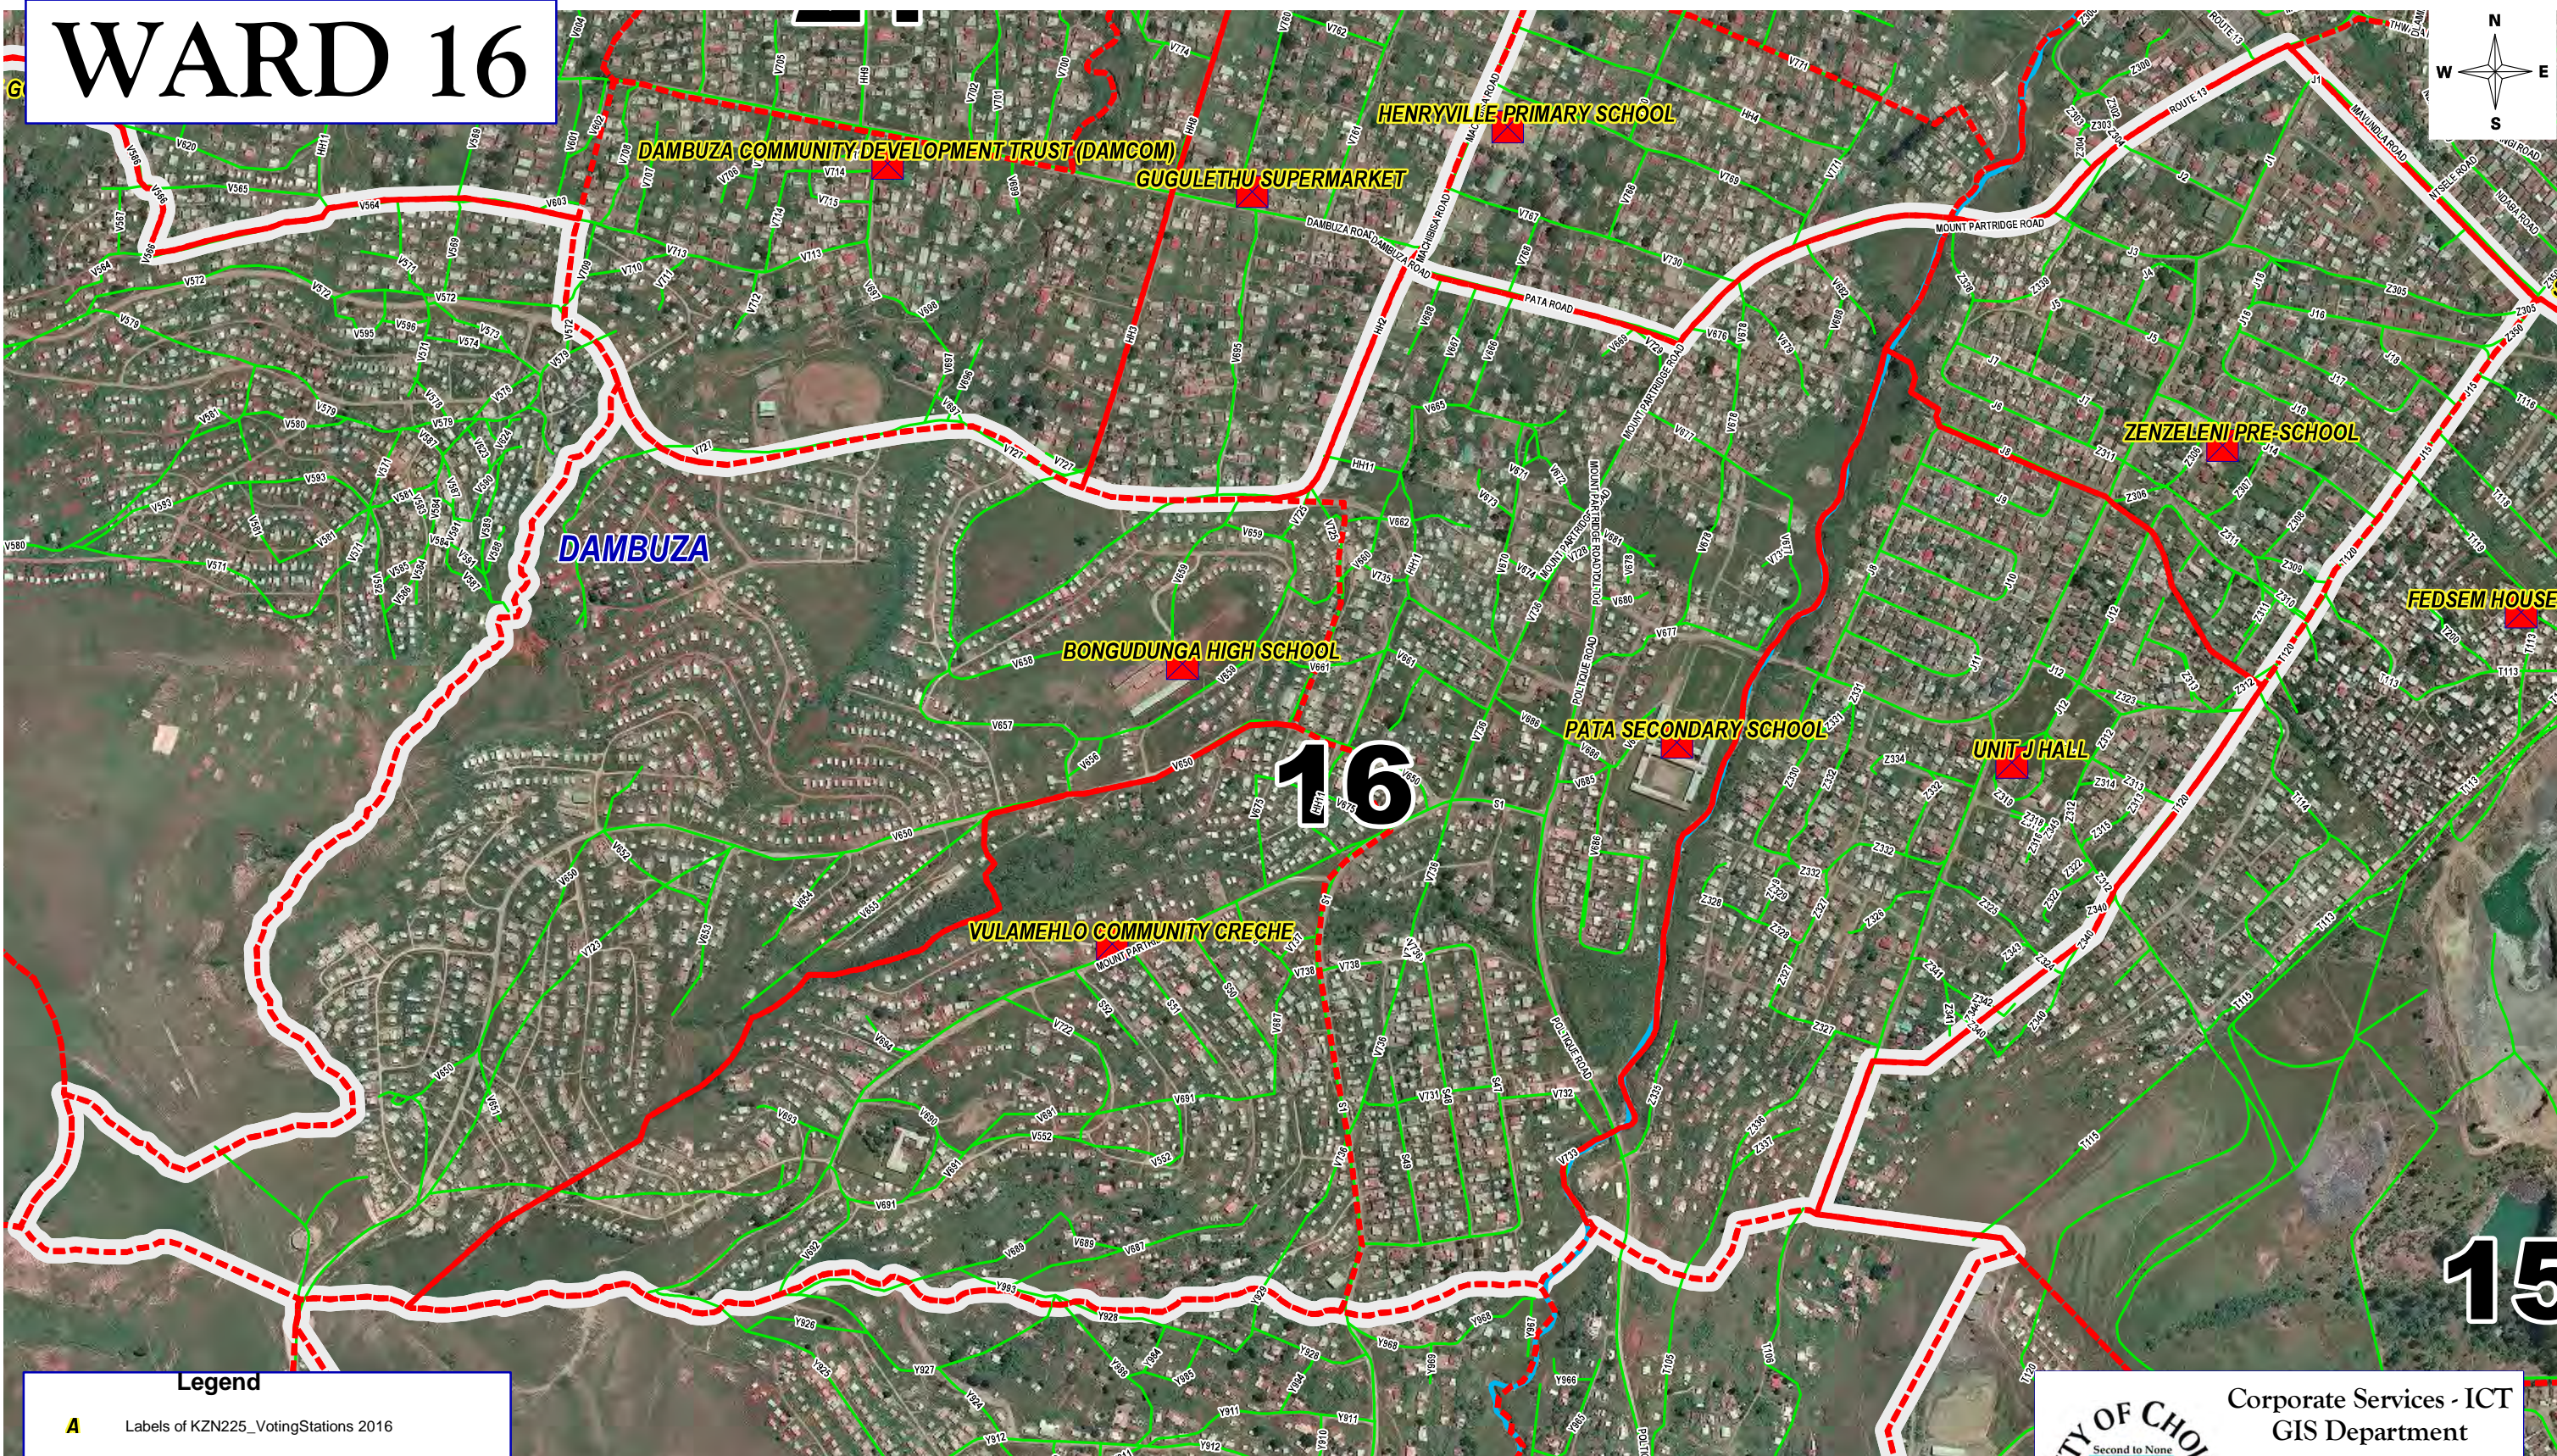

# WARD 16

**Legend**

- A** Labels of KZN225\_VotingStations 2016
- A Labels of roads
- KZN225\_VotingStations2016
- KZN225\_VDs2016
- A** Labels of Suburbs
- Rivers\_2004
- kzn225\_Wards 2016

**CITY OF CHOICE**  
Second to None