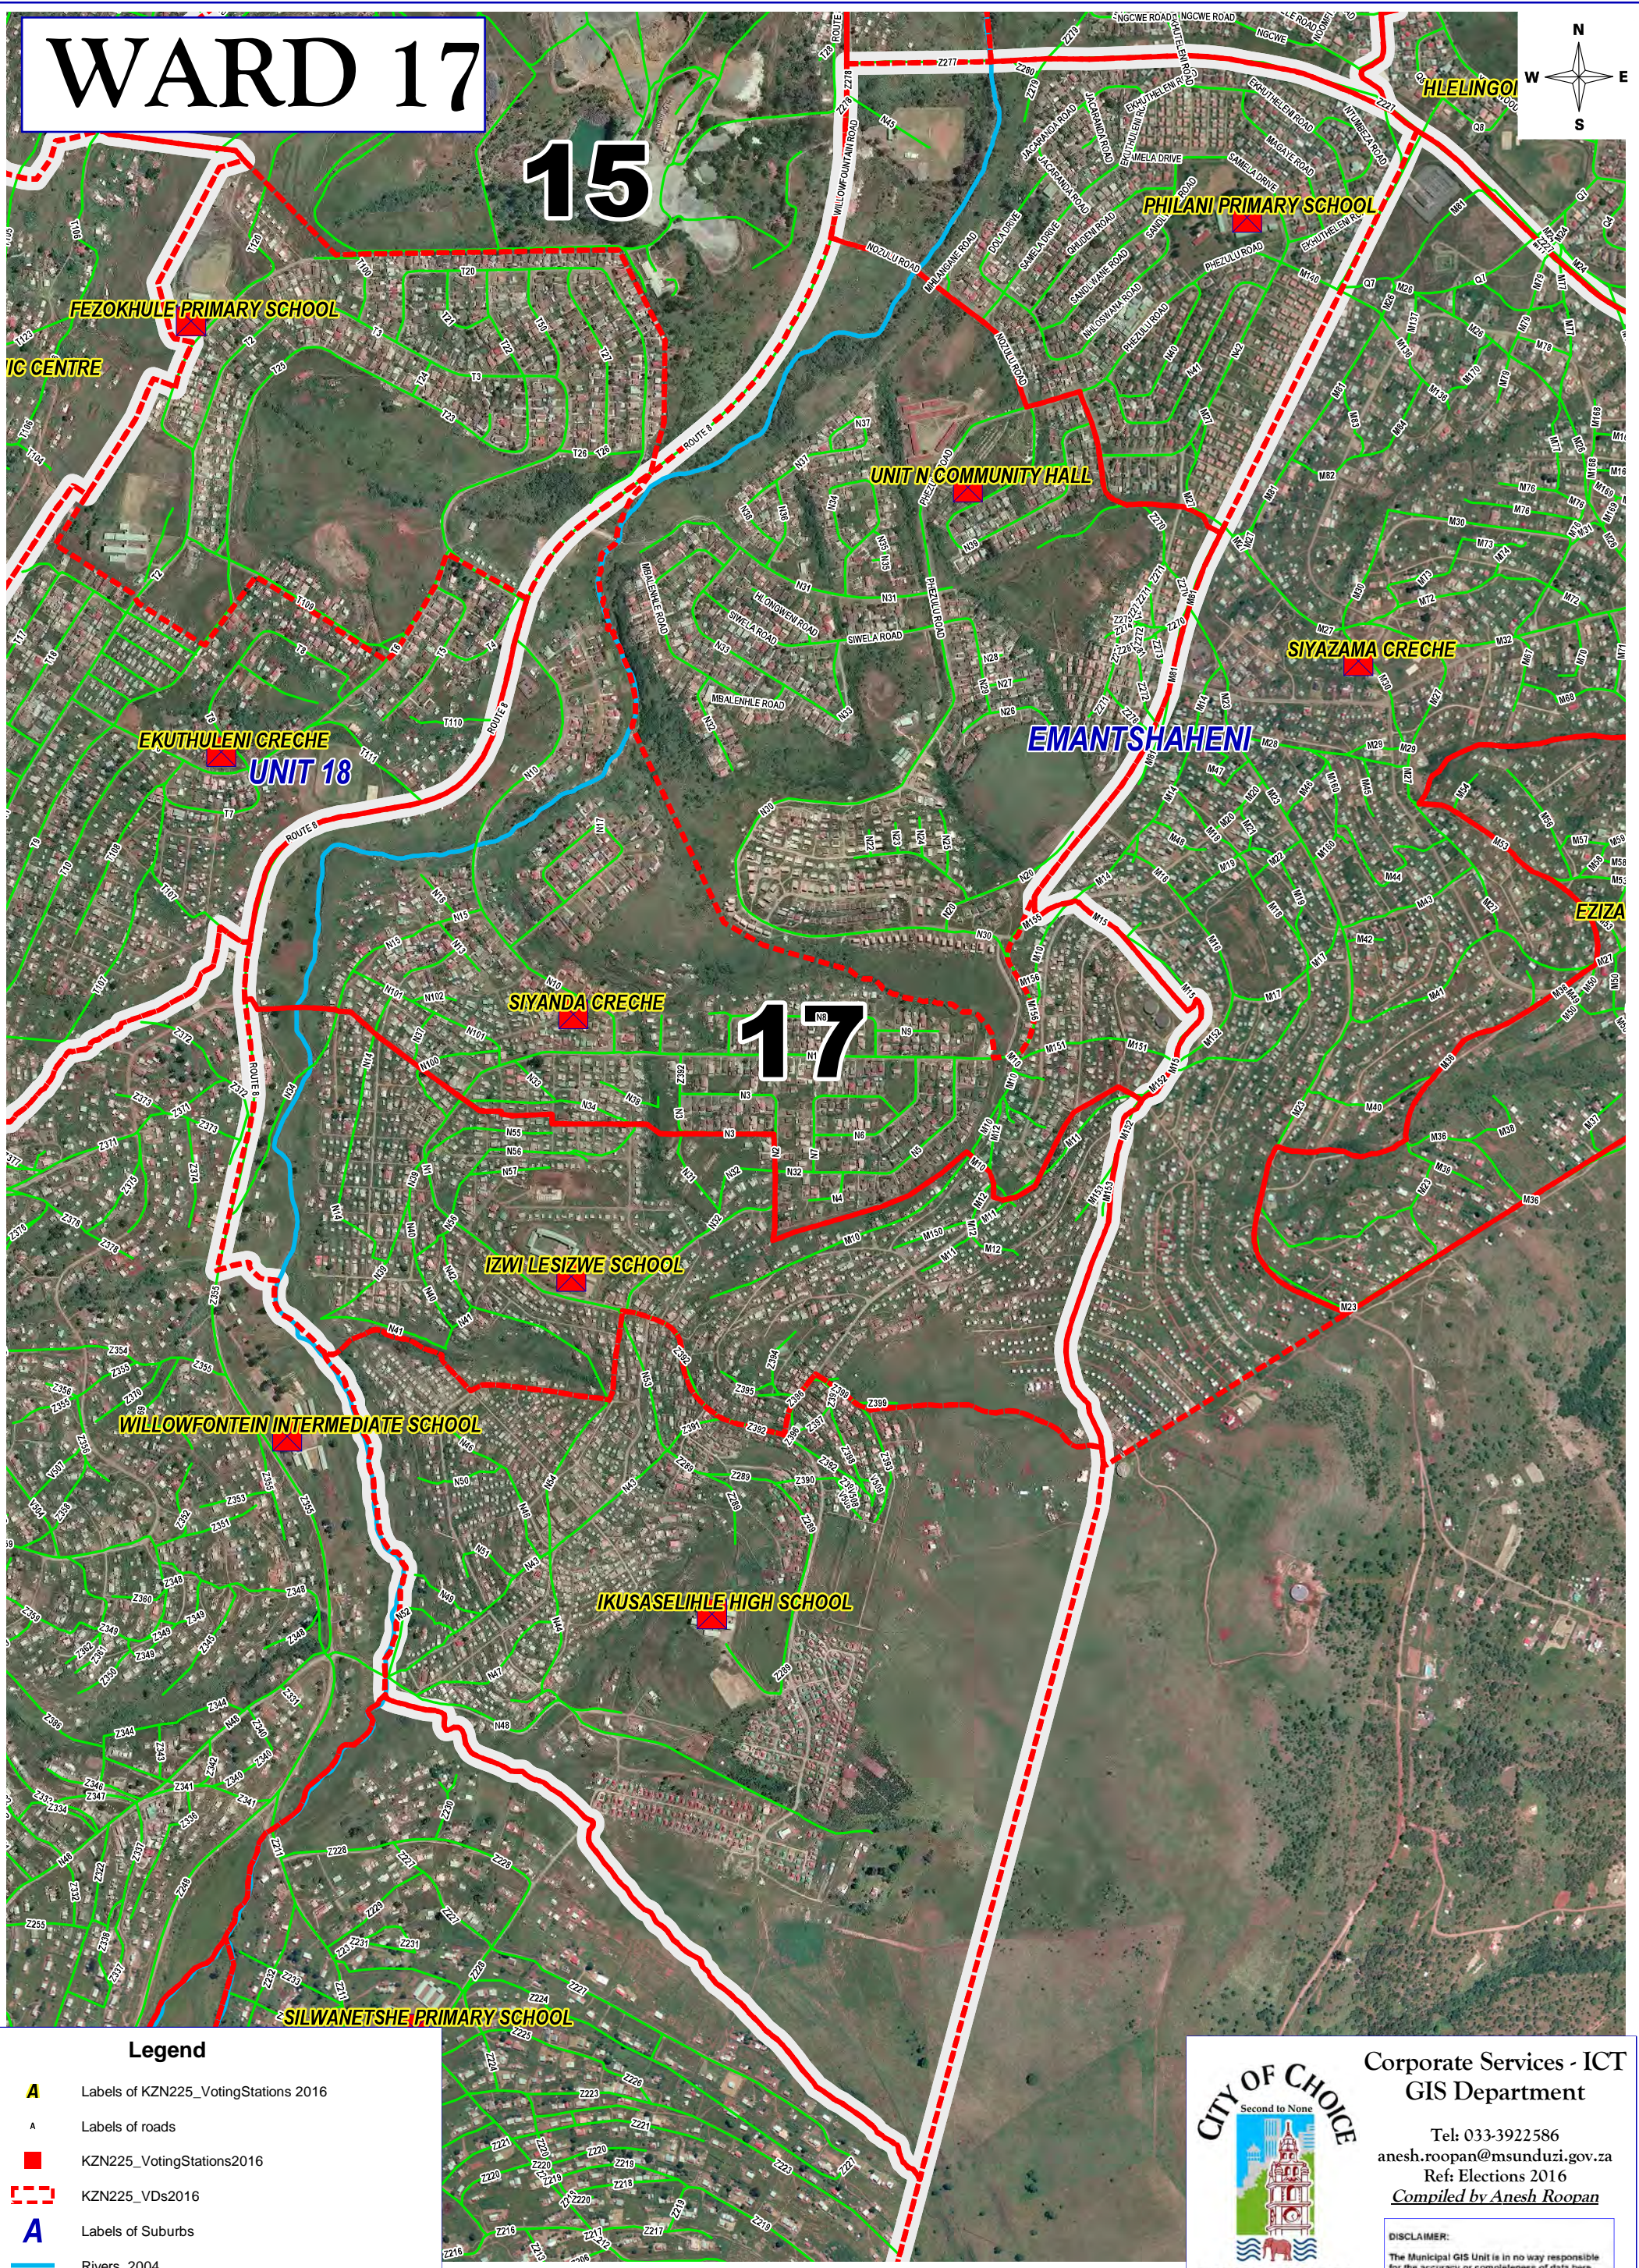

WARD 17

15

17

Legend

- A Labels of KZN225_VotingStations 2016
- A Labels of roads
- KZN225_VotingStations2016
- KZN225_VDs2016
- A Labels of Suburbs
- Rivers_2004
- kzn225_Wards 2016

Corporate Services - ICT
GIS Department