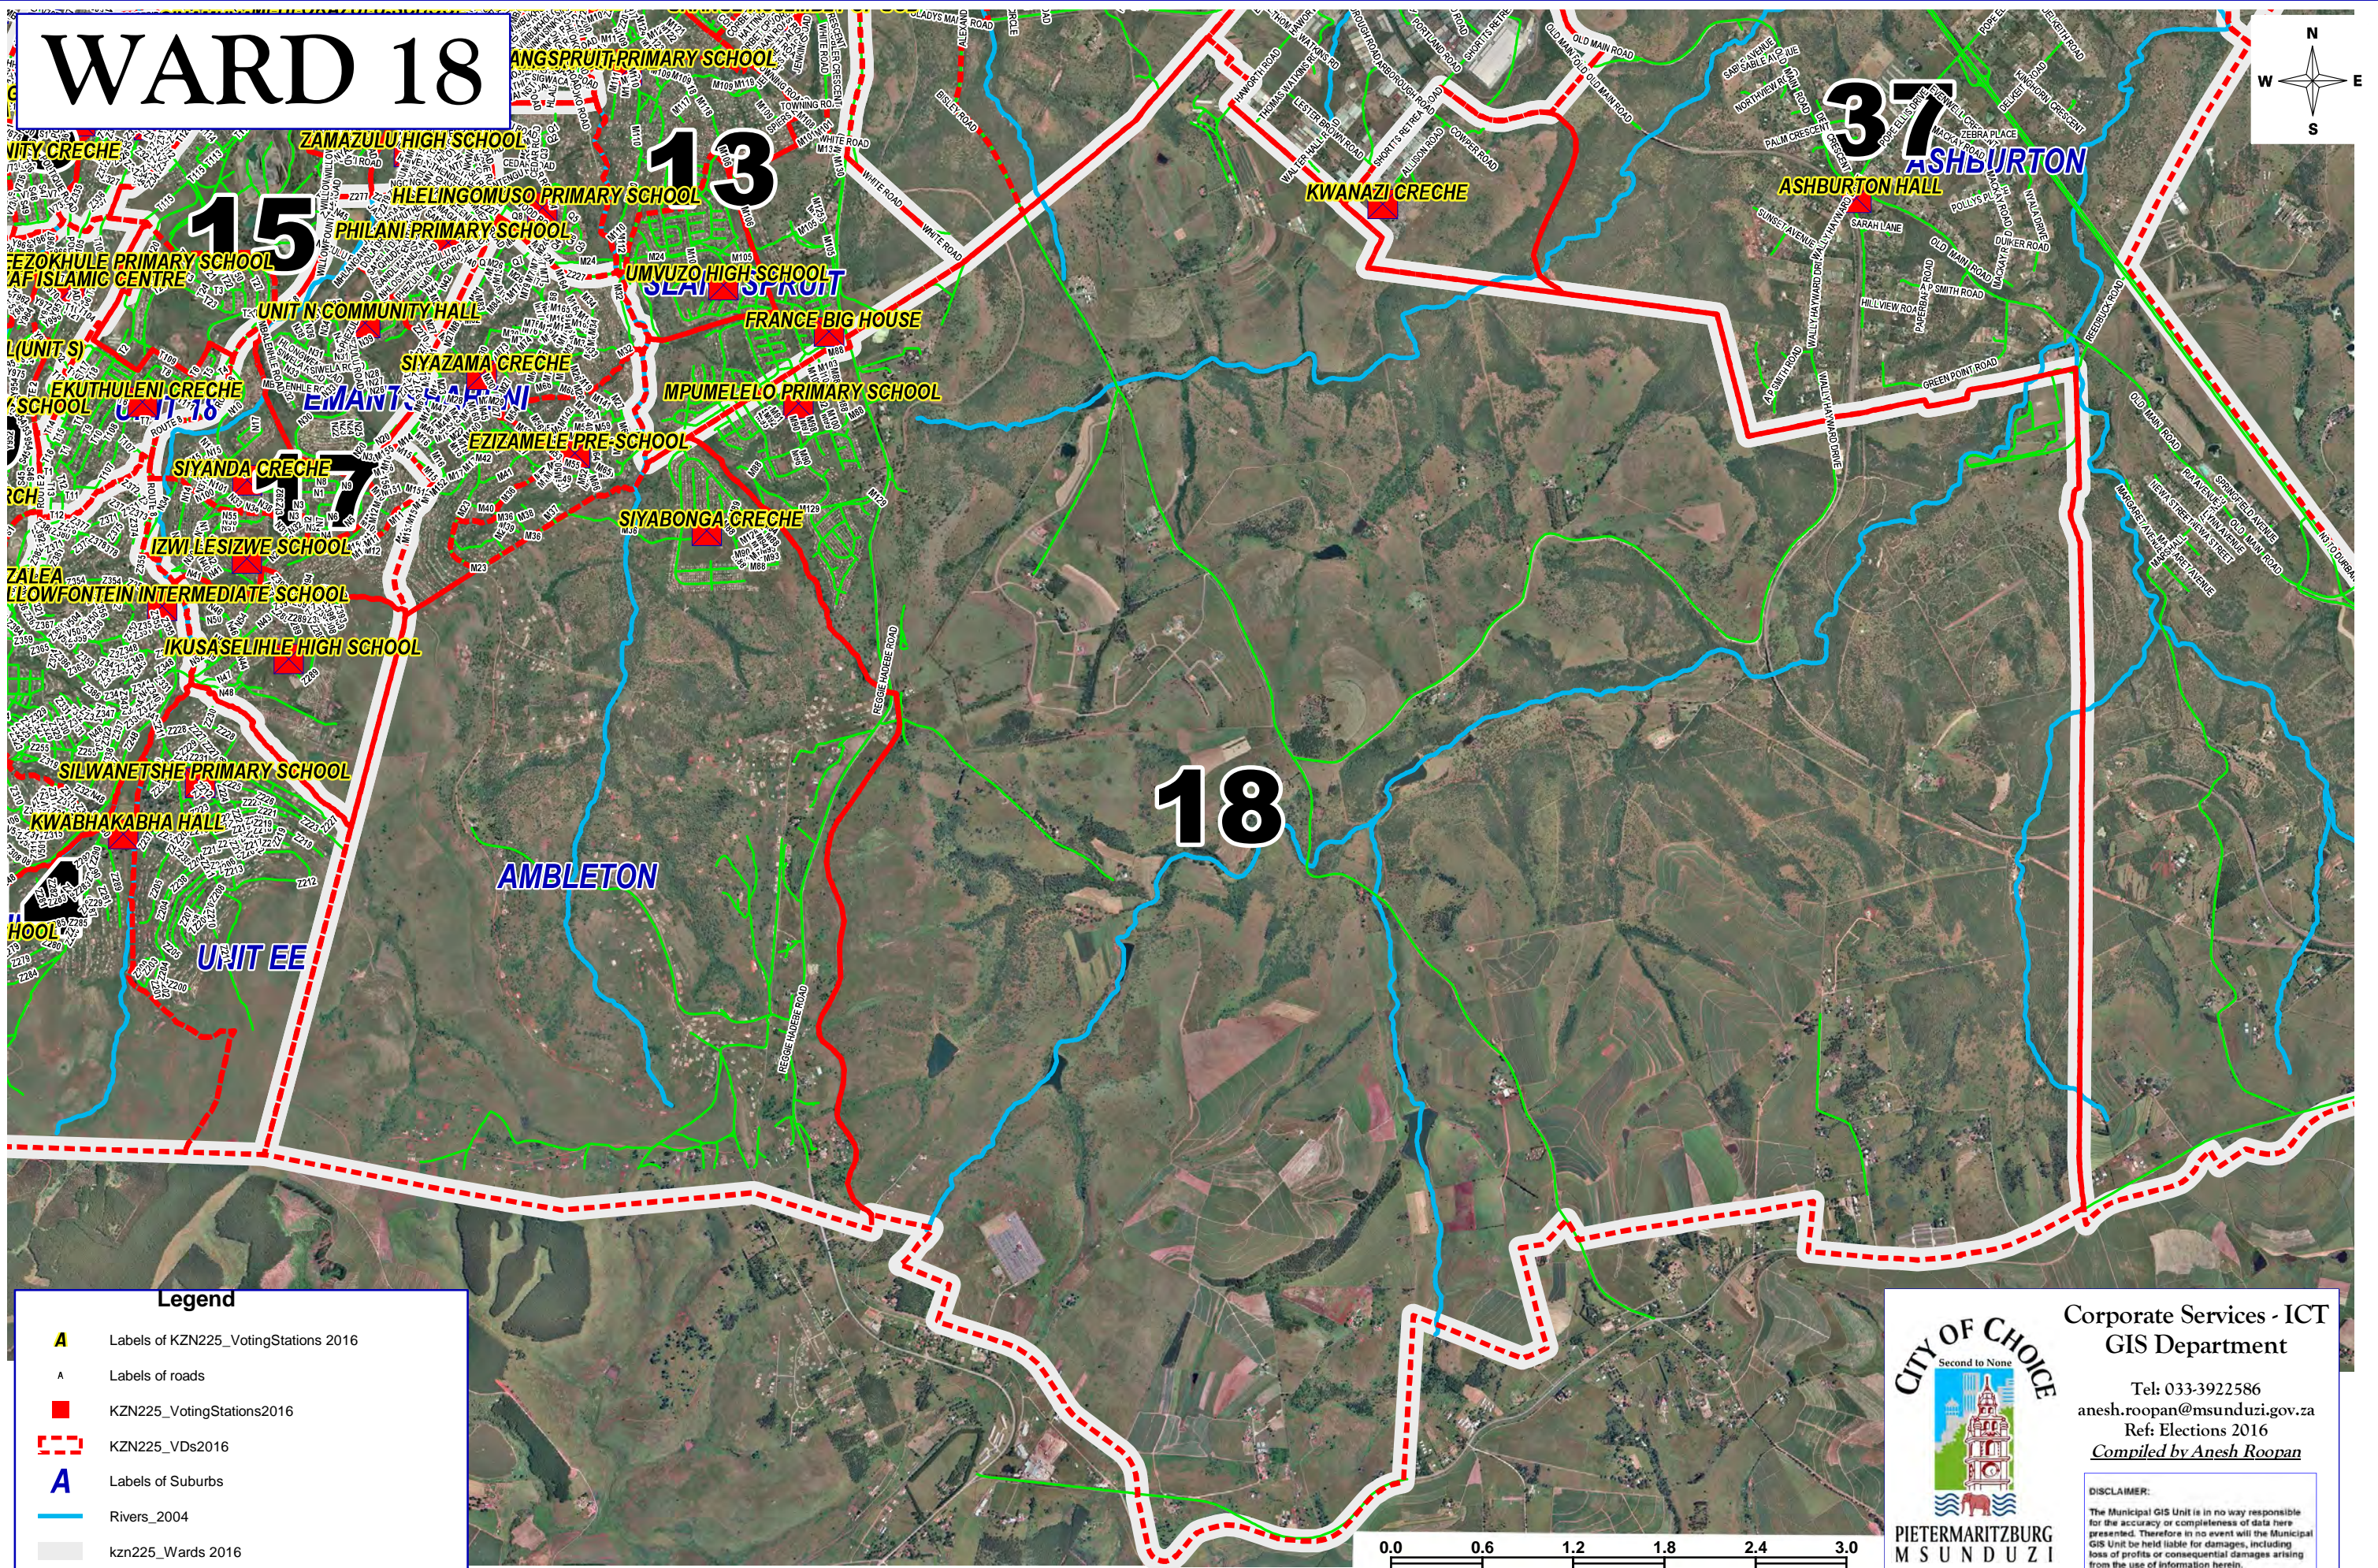

# WARD 18

**Legend**

- A Labels of KZN225\_VotingStations 2016
- A Labels of roads
- KZN225\_VotingStations2016
- KZN225\_VDs2016
- A Labels of Suburbs
- Rivers\_2004
- kzn225\_Wards 2016

**CITY OF CHOICE**  
Second to None