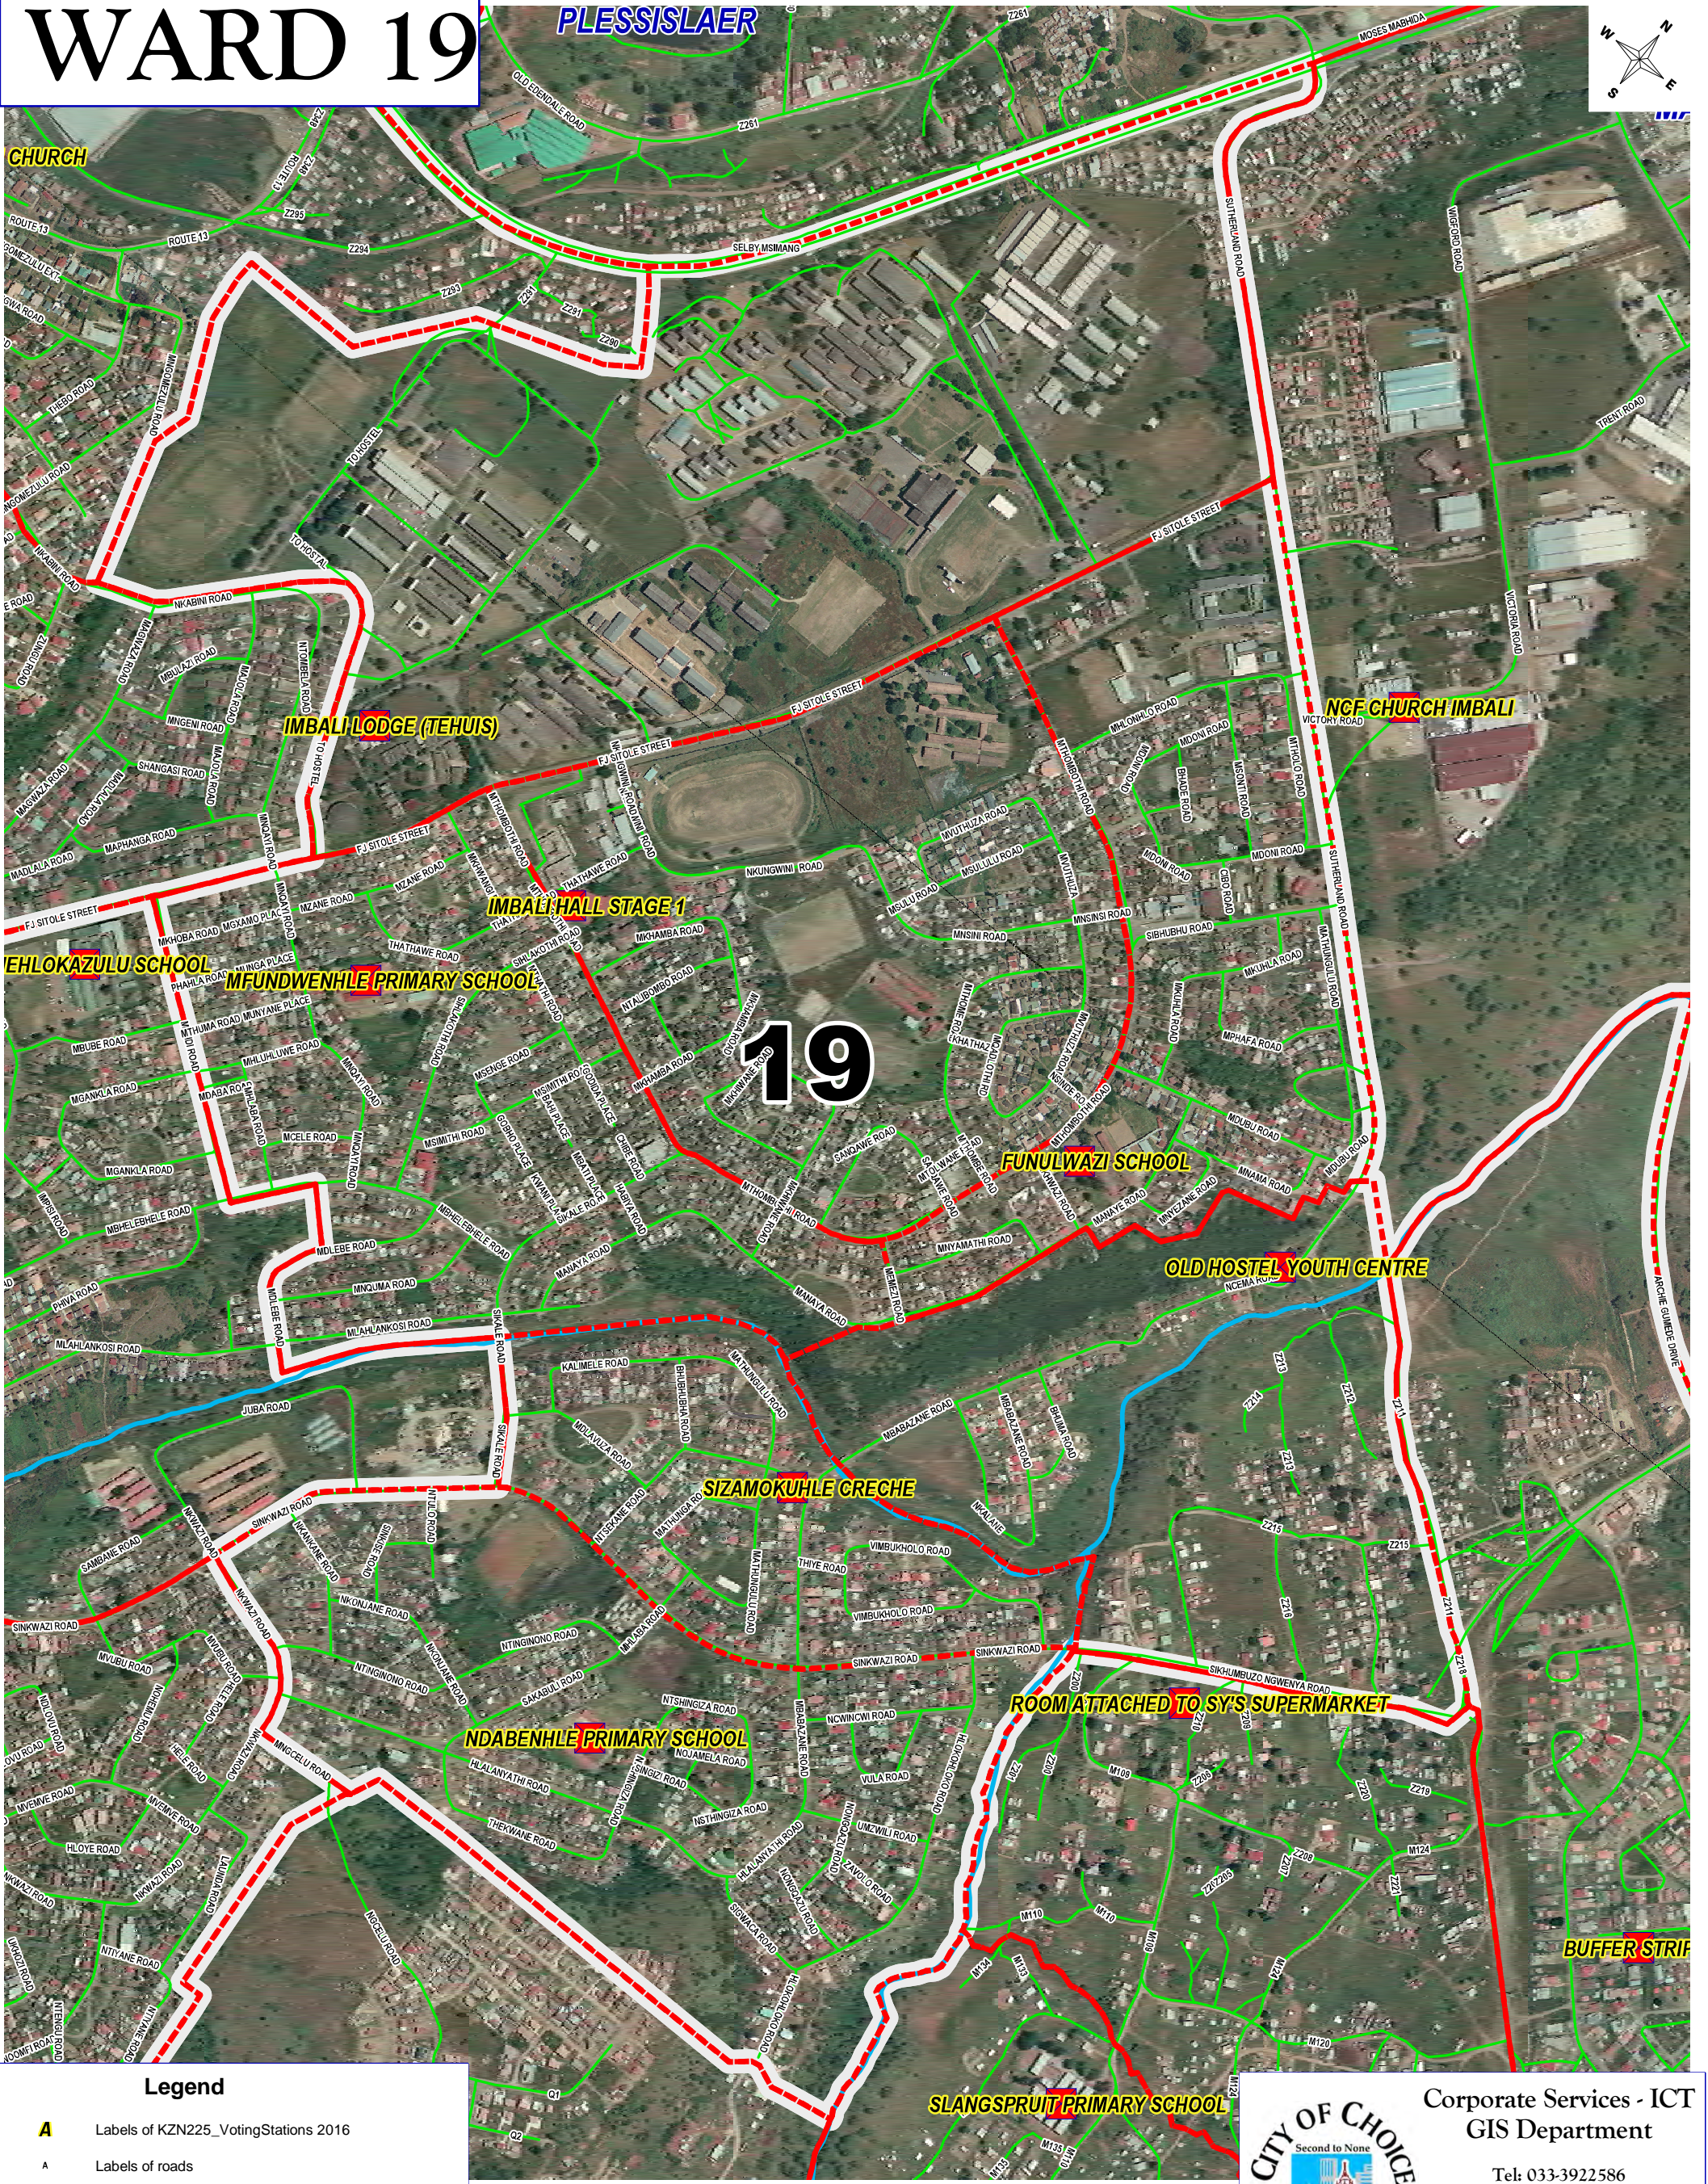

WARD 19

PLESSISLAER

Legend

- Labels of KZN225_VotingStations 2016
- Labels of roads
- KZN225_VDs2016
- Labels of Suburbs
- Rivers_2004
- kzn225_Wards 2016

Corporate Services - ICT
GIS Department

Tel: 033-3922586
anesh.roopan@msunduzi.gov.za
Ref: Elections 2016
Compiled by Anesh Roopan

DISCLAIMER:
The Municipal GIS Unit is in no way responsible for the accuracy or completeness of data here presented. Therefore in no event will the Municipal GIS Unit be held liable for damages, including loss of profits or consequential damages arising from the use of information herein.