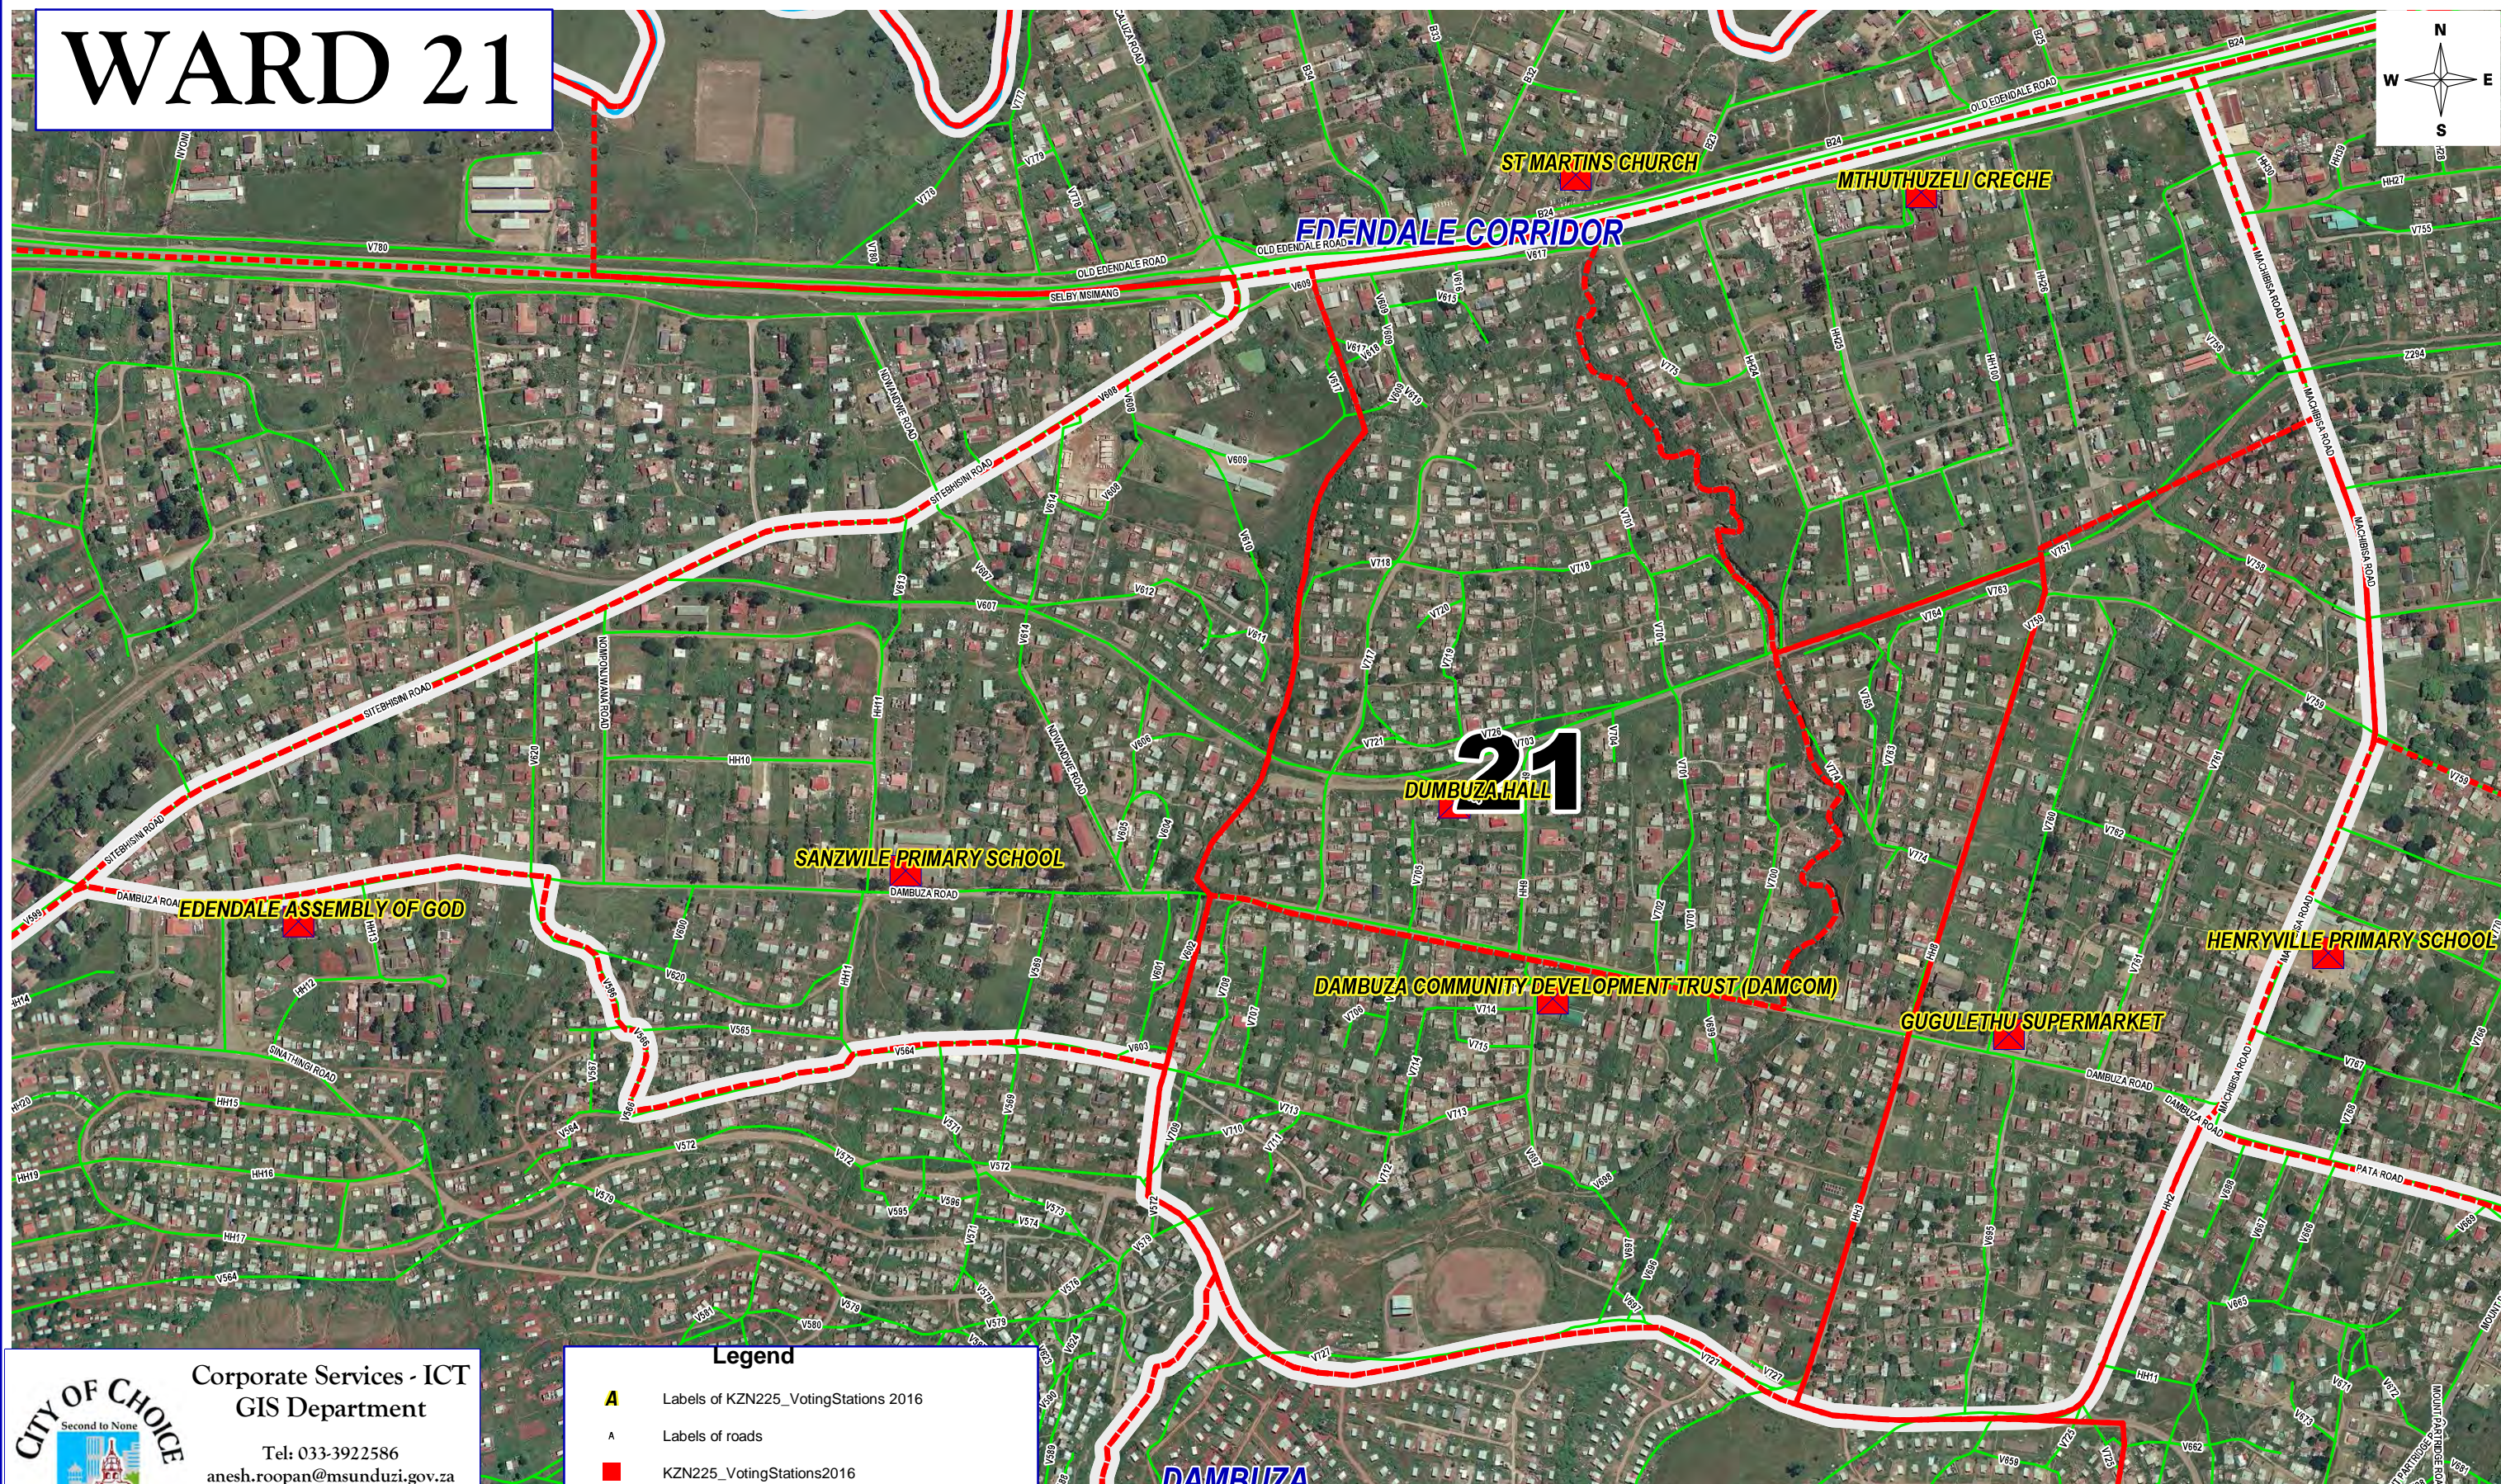

WARD 21

Corporate Services - ICT
GIS Department

Tel: 033-3922586
anesh.roopan@msunduzi.gov.za
Ref: Elections 2016
Compiled by Anesh Roopan

Legend

- Labels of KZN225_VotingStations 2016
- Labels of roads
- KZN225_VotingStations2016
- KZN225_VDs2016
- A Labels of Suburbs
- A Rivers_2004
- kzn225_Wards 2016