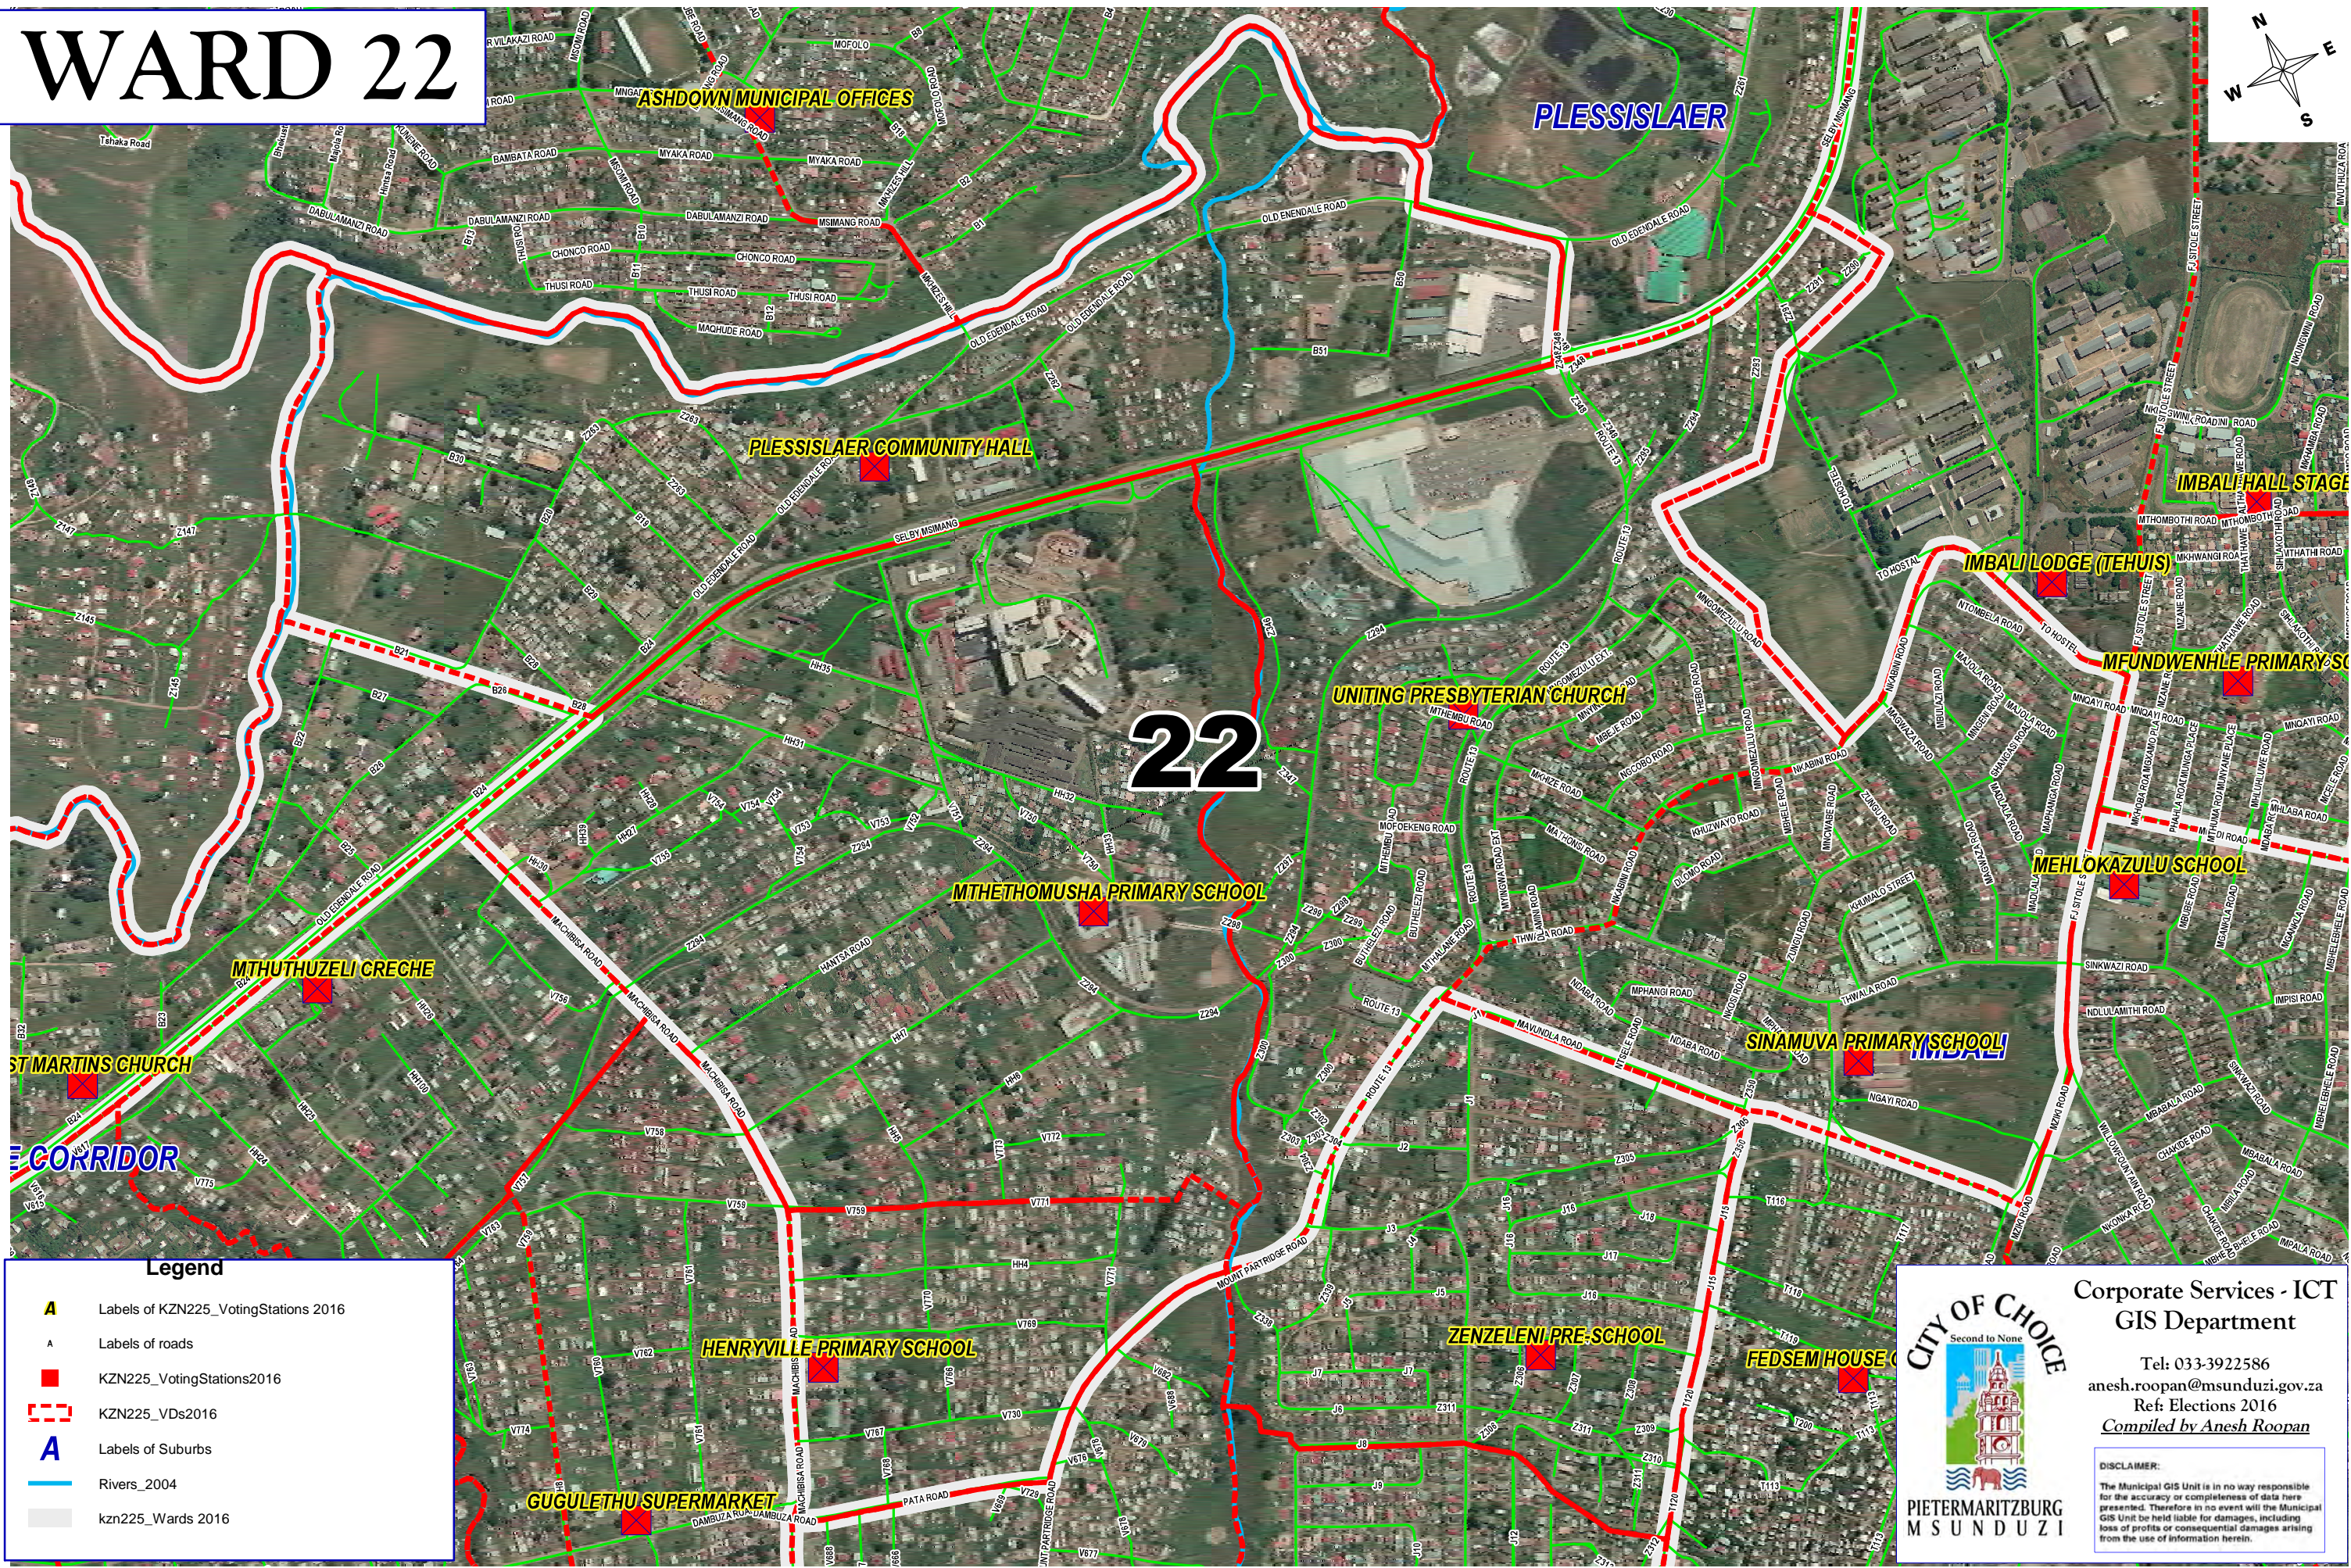

WARD 22

Legend

- ▲ Labels of KZN225_VotingStations 2016
- A Labels of roads
- KZN225_VotingStations2016
- KZN225_VDs2016
- A Labels of Suburbs
- Rivers_2004
- kzn225_Wards 2016

Corporate Services - ICT
GIS Department

Tel: 033-3922586
anesh.roopan@msunduzi.gov.za
Ref: Elections 2016
Compiled by Anesh Roopan