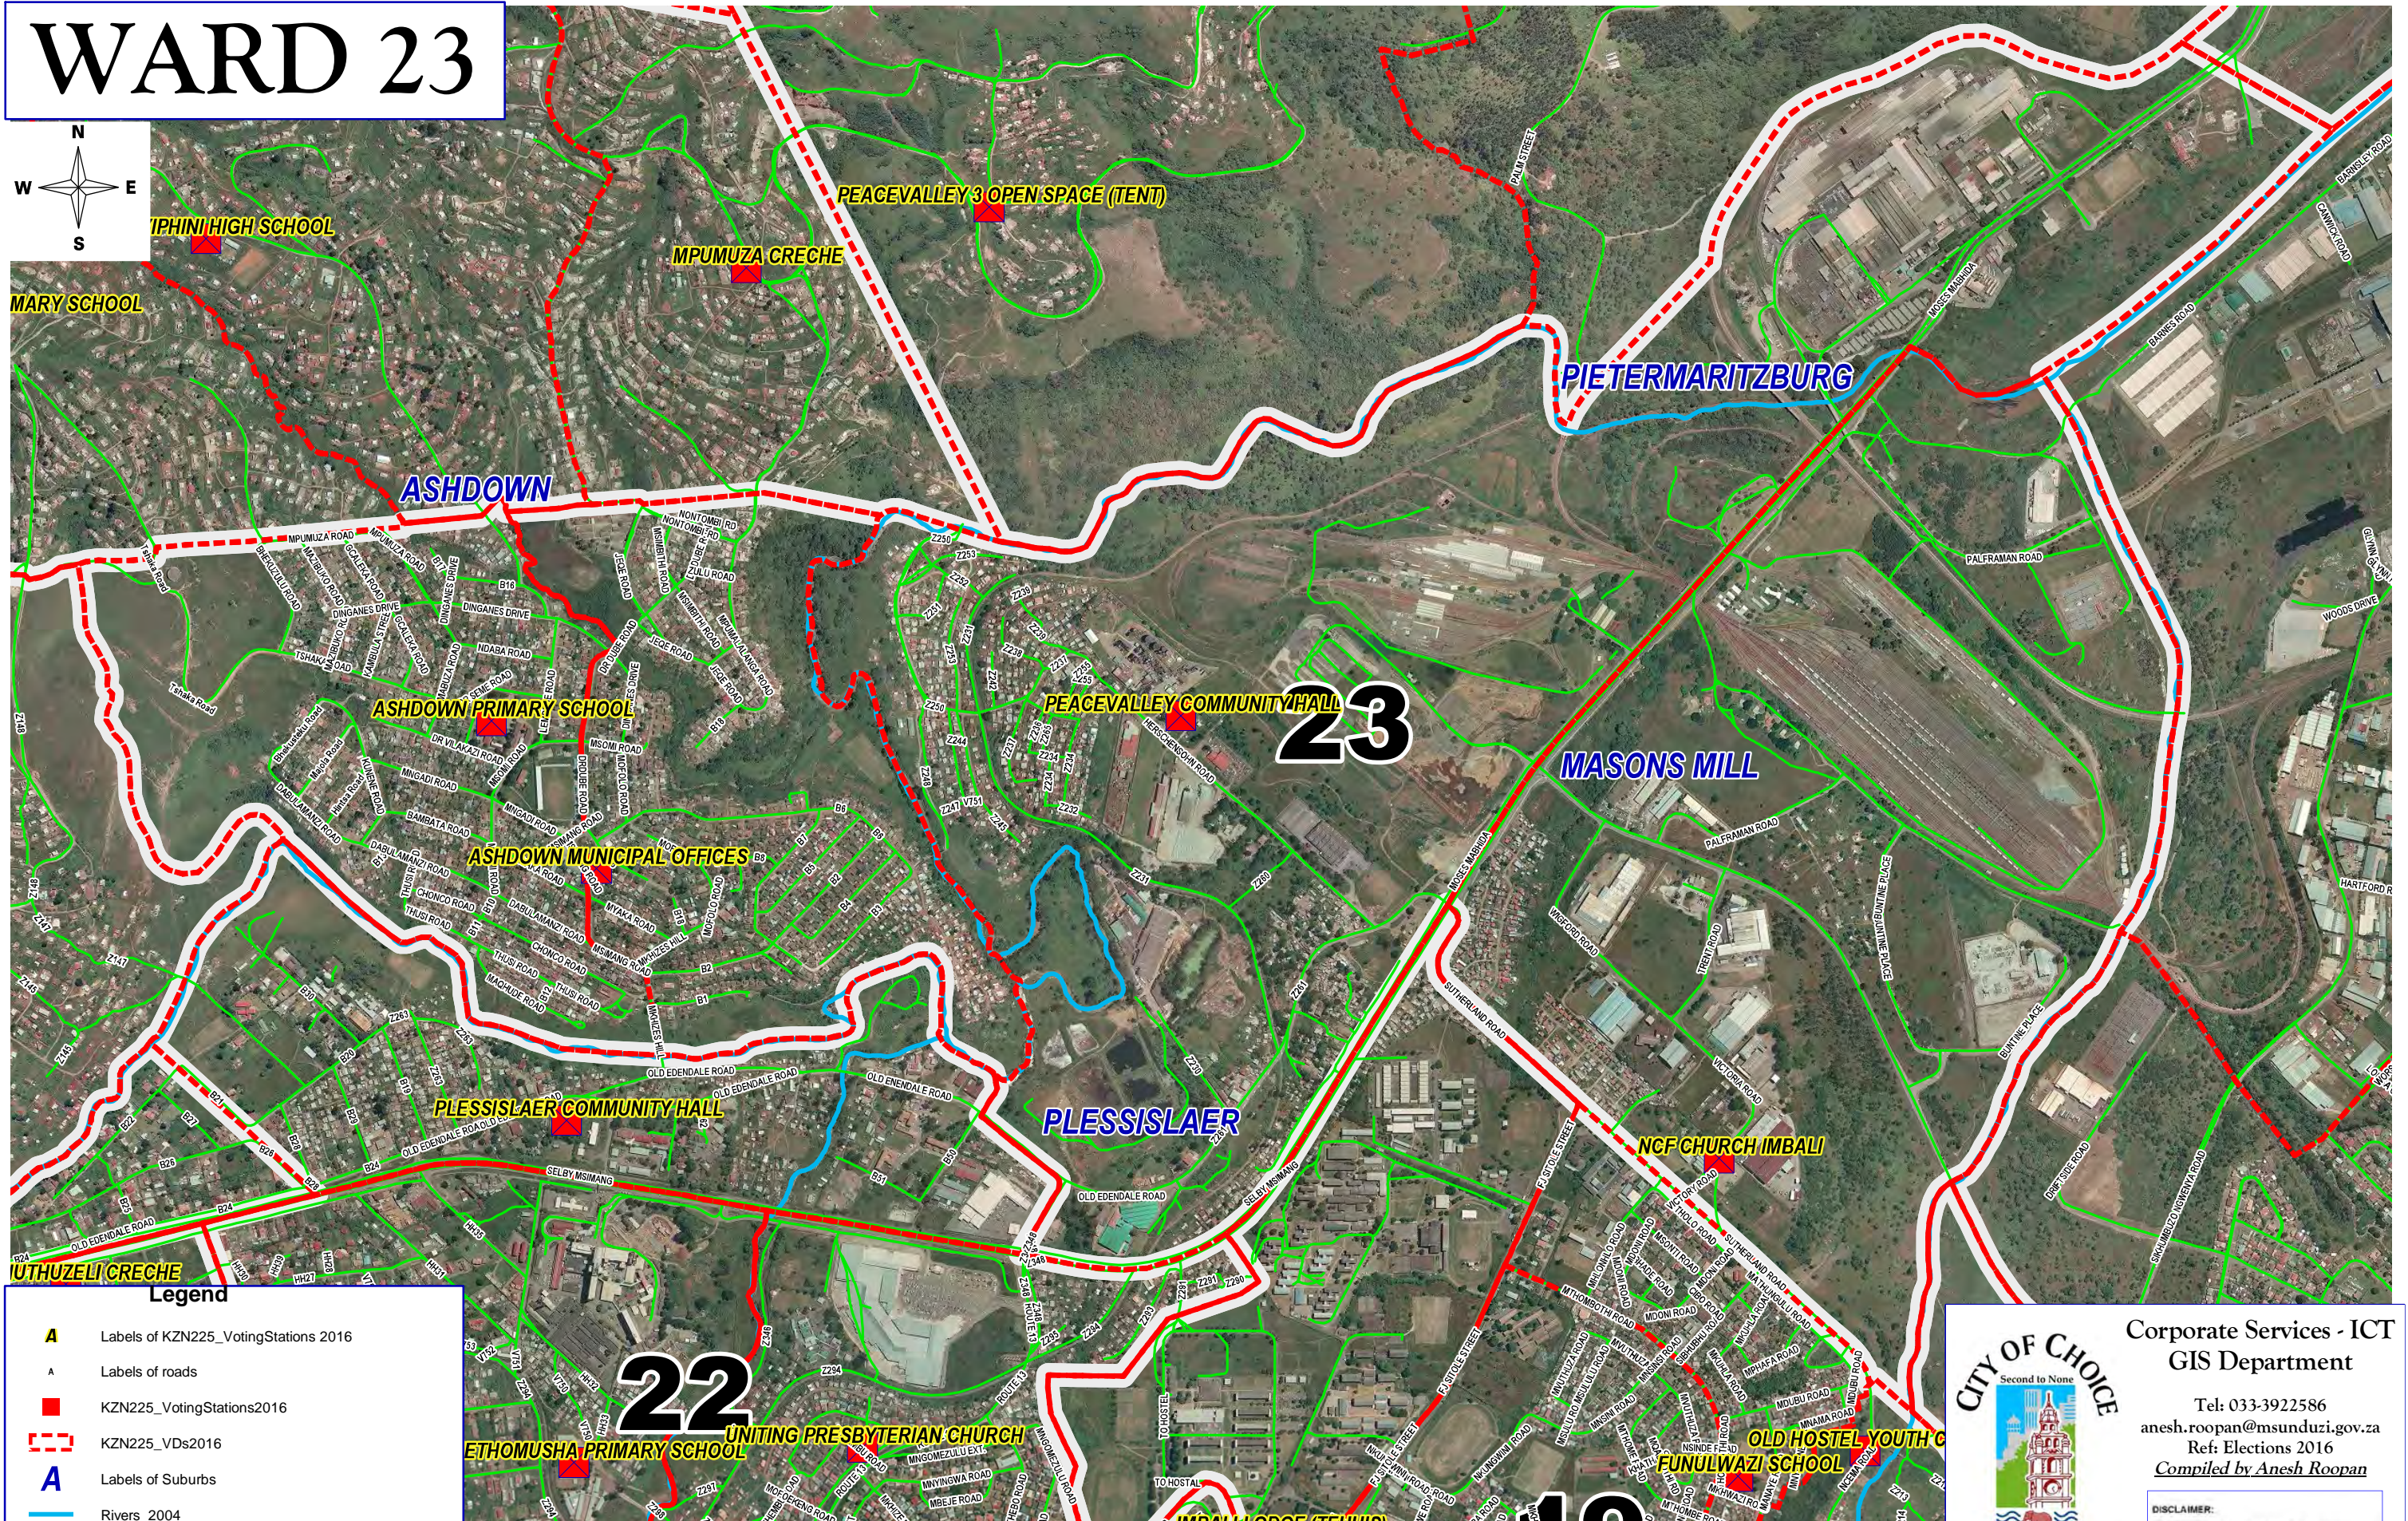

WARD 23

Legend

- A** Labels of KZN225_VotingStations 2016
- A** Labels of roads
- KZN225_VotingStations2016
- - -** KZN225_VDs2016
- A** Labels of Suburbs
- Rivers_2004
- kzn225_Wards 2016

CITY OF CHOICE
Second to None