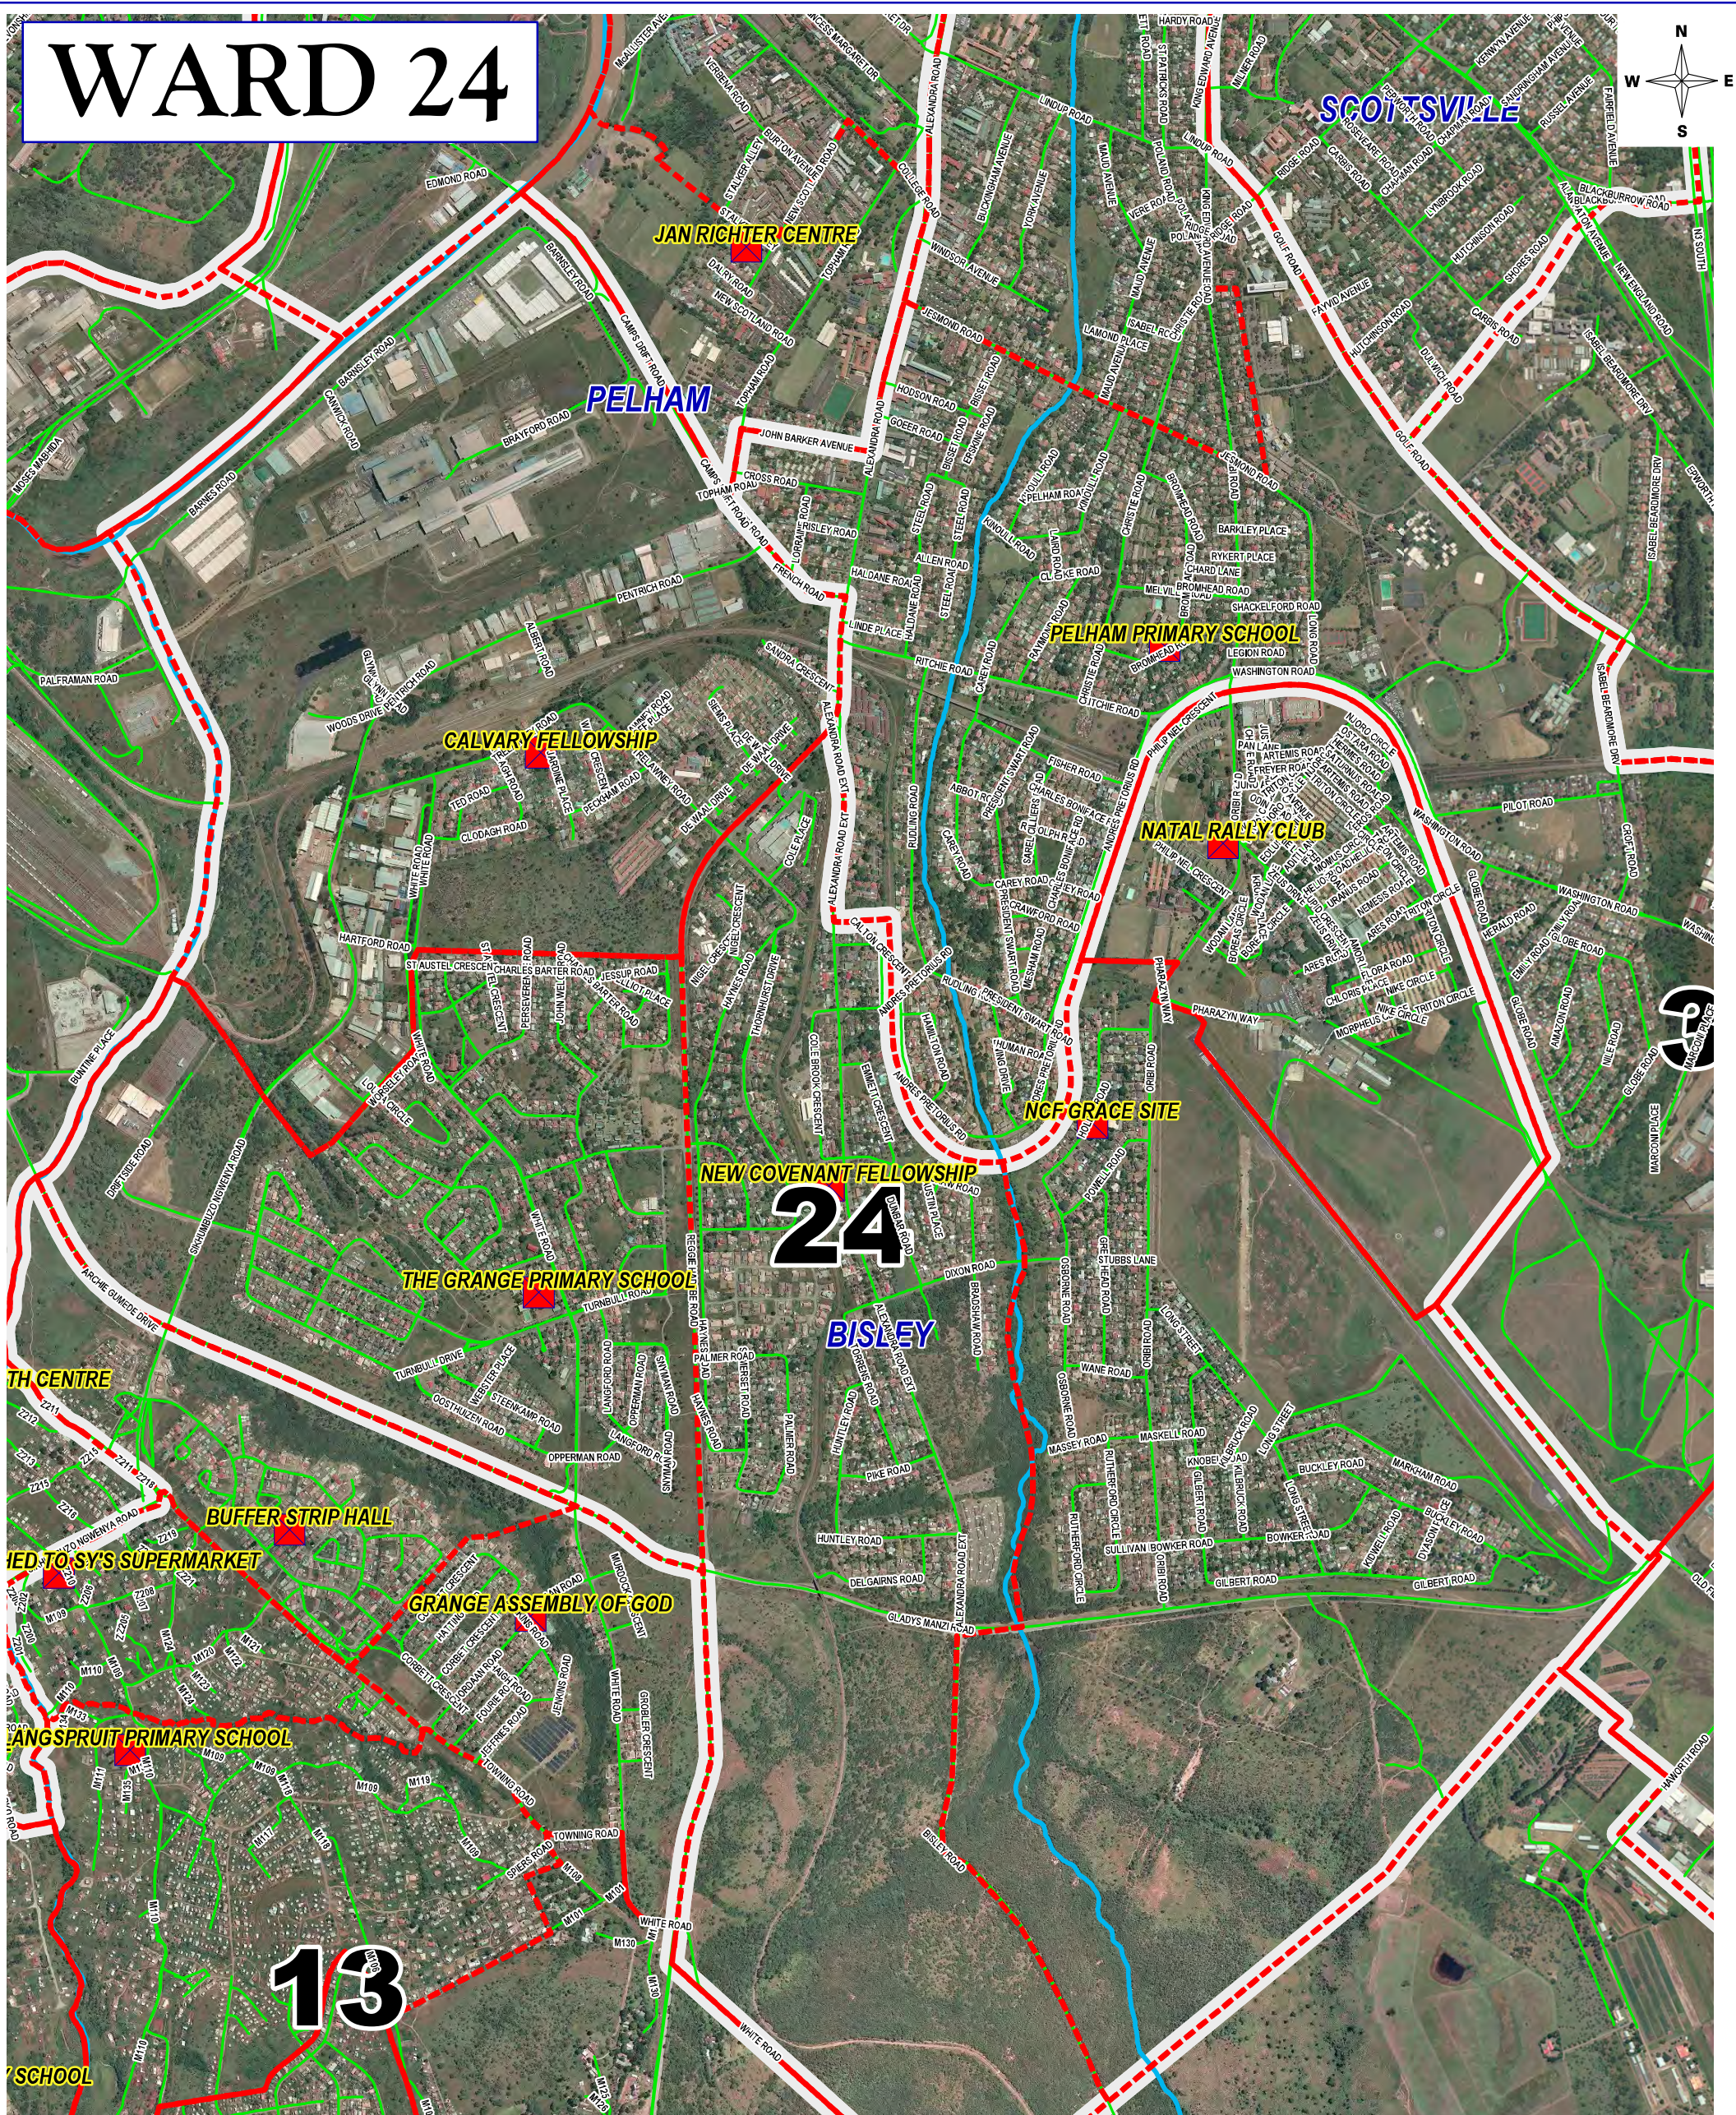

WARD 24

Legend

- Labels of KZN225_VotingStations 2016
- A Labels of roads
- KZN225_VotingStations2016
- KZN225_VDs2016
- A Labels of Suburbs
- Rivers_2004
- kzn225_Wards 2016

Corporate Services - ICT
GIS Department